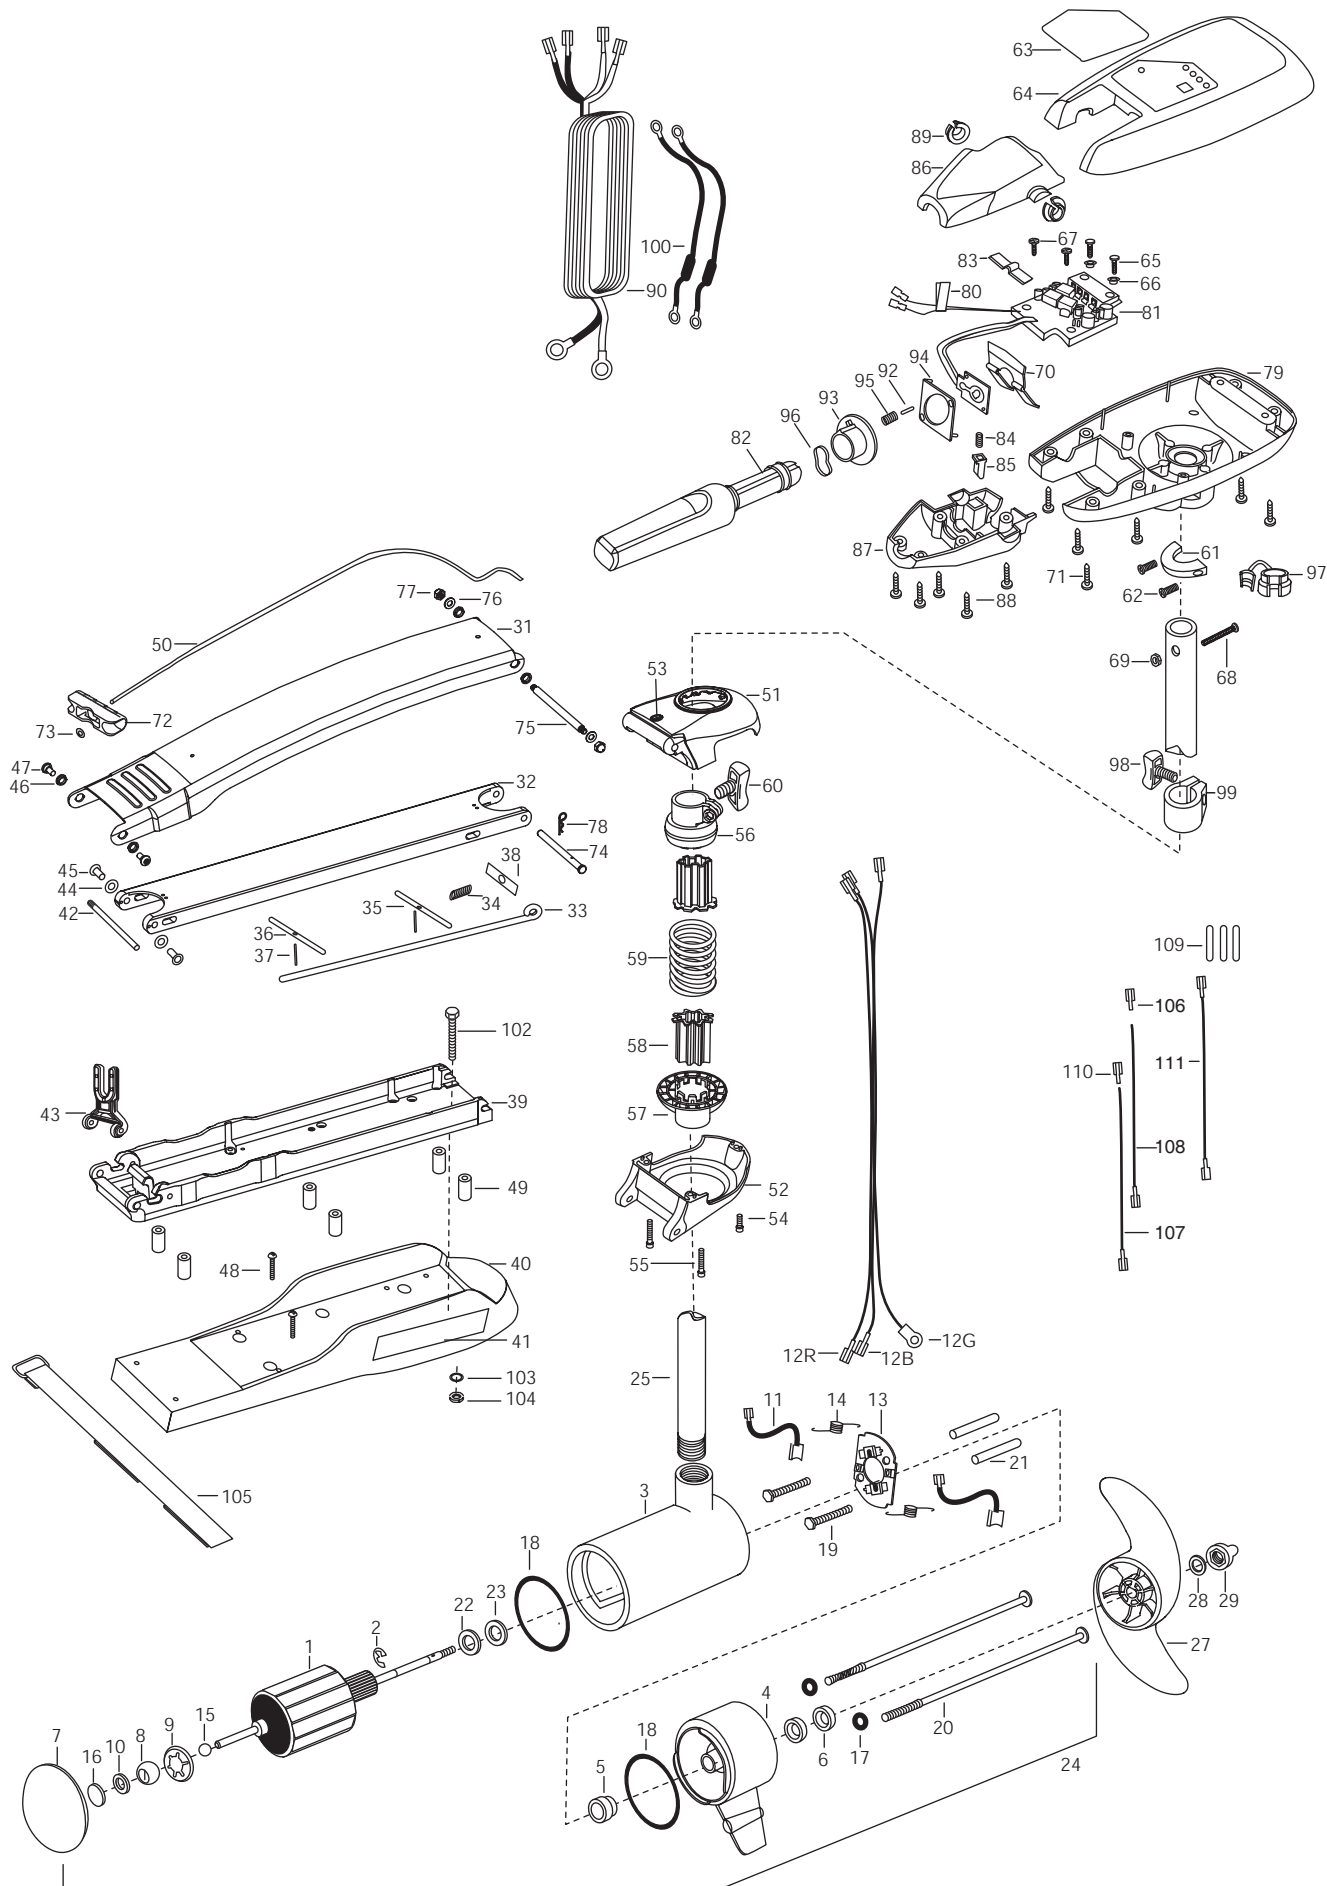

RT101/B  
101 LBS THRUST  
36 VOLT 37 AMPS  
52" or 62" SHAFT

1	2-100-110	ARMATURE ASSEMBLY 36V VARS SW	36	2233603	LOCK BAR, REAR - SS	73	2151700	WASHER-EYE SHAFT(.562 OD)
2	788-040	RETAINING RING	37	2152610	SPRING-PIN (LOCKEAR) [2.EA]	74	2262606	PIN- CLEVIS MAXXUM BWGRD SS
3	431-310	CENTER HOUSING ASSEMBLY- 4.0 SW TXT WHT	38	2262703	SPRING STOP	75	2262604	PIN- BWGRD UPPER THREADED SS
4	2-300-340	BRUSH END HOUSING ASSEMBLY 4 SW WHT	39	2993983	BOWPLATE/INSRT ASSEMBLY STD-52"	76	2261722	WASHER-FLAT 5/16 SS [2.EA]
5	144-017	BEARING -FLANGE (SERVICE ONLY)		2993982	BOWPLATE/INSRT ASSEMBLY LG- 62"	77	2223100	NUT- TENSION 5/16-18 SS [2.EA]
6	880-025	**SEAL [2.EA]	40	2263914	MOTOR REST STD-MAXXUM WHT-52"	78	2260800	CLIP- HAIR SPRING SS MAX BG
7	2-400-341	PLAIN END HOUSING ASSEMBLY 4.0 WHT		2263915	MOTOR REST LONG-MAX WHT-62"	79	2062596	CONTROL BOX SW .725 BORE WHT
8	144-021	BEARING -SPHERICAL	41	2065676	DECAL- MOTOR REST RT W [2.EA]	80	2305810	TAG-AIR SWITCH LEADS
9	784-025	BEARING RETAINER	42	2260505	PIN-HINGE (HEADLESS) S/S	81	2264013	CTRL BOARD ASSEMBLY-RT 101
10	991-040	WASHER FELT	43	2293811	YOKE,MAX MNT-POLYPROPYLENE	82	2990915	HANDLE ASSEMBLY W/O U-JOINT
11	188-094	BRUSH 4" W/TERMINAL [2.EA]	44	2261708	WASHER-3/8"X1/2"X.010 [2.EA]	83	2302742	SPRING-DETENT (OFF) SS
12B	640-017	BRUSH WIRE BLACK 10 AWG 61	45	2236000	BEARING NYLINER [2.EA]	84	2302745	SPRING-RELEASE BUTTON SS
12R	640-121	BRUSH WIRE RED 10 AWG 62-1/2	46	2293501	BUSHING, STAINLESS STEEL [4.EA]	85	2303720	RELEASE BUTTON-HANDLE
12G	640-303	GROUND WIRE GREEN 18 AWG 61 GPT	47	2263500	BOLT, SHOULDER (MAXXUM) [2.EA]	86	2060411	HANDLE (TOP HALF)MAXXUM
13	738-004	BRUSH PLATE -4" TERMINAL	48	2263434	SCREW-#8-18 K 1" PPH S/S -52" [2.EA]	87	2060415	HANDLE (LOWER HALF)
14	975-041	SPRING -TORSION [2.EA]	49	2261505	SPACER, MOTOR REST-52" [6.EA]	88	2303412	SCREW-#6-20 X 5/8 SELF TAP [5.EA]
15	116-025	BALL -STEEL	50	2251601	ROPE (40'), MAXXUM MOUNT	89	2060005	BEARING-HANDLE PIVOT [2.EA]
16	303-043	THRUST DISC- METAL	■	2994833	BAG ASSEMBLY,MAX STABILIZER KIT	90	2090600	LEADWIRE (10 GA) RINGS
17	701-009	**O-RING -THRU BOLT [2.EA]	■	2991846	BOWGUARD ASSEMBLY SW WHT HCT	92	2302600	PIN-ACTUATOR
18	701-043	**O-RING [2.EA]	51	2261968	BRKT BASE TOP/EYLET SW WHT	93	2302850	ACTUATOR-CAM
19	830-027	SCREW -SELF THREADED 10-32 X 2"[2.EA]	52	2991877	BRKT BTM/BEARING SW WHT	94	2302851	ACTUATOR-FWD/REV
20	830-096	THRU BOLT 12-24 X 11.56" SS [2.EA]	53	2772352	EYELET KIT - ROPE	95	2302740	SPRING- (ACTUATOR)
21	973-025	SPACER -BRUSH PLATE [2.EA]	54	9954533	SCREW-1/4-20 K 3/4 SS	96	2302741	SPRING-CAM (ZNC PLTD STEEL
22	990-051	WASHER-STEEL THRUST	55	2263404	SCREW-1/4-20X2 1/4 SCHP SS [2.EA]	97	2052900	STRAIN RELIEF-C.CORD/SPC
23	990-052	WASHER- NYLATRON	■	2884701	SLEEVE/INSERT KIT INCL. 59,60,61	98	2011366	SCREW-COLLAR/NEW KNOB SS
24	2317053	MOTOR ASSEMBLY 36V 4.0 VARS SW 101 WHT	*56	2261525	SPRING-SLEEVE UPPER	99	2031520	COLLAR-DEPTH (W/O INSERT)
25	2032034	TUBE- COMPOSITE 52" WHT	*57	2261535	SPRING SLEEVE, LOWER	100	2998200	CIRCUIT BREAKER ASSEMBLY,36V [2.EA]
	2032085	TUBE-COMPOSITE 62" WHT	*58	2264702	INSERT-TUBE (2 PER) B.MNT	■	2994832	BAG ASSEMBLY MAX101 -62"
■	1378130	PROPELLER KIT	59	2262705	SPRING, BOWGUARD, SS	■	2994830	BAG ASSEMBLY-INCL. 106,107,108
27	2331130	PROPELLER- WEEDLESS WEDGE	60	2011366	SCREW-COLLAR/NEW KNOB SS	*102	2263431	SCREW 1/4-20 K 3.5 PPH [6.EA]
28	2091701	WASHER- PROP LARGE MAX101	61	2061517	COLLAR-CTRL BOX SW WHT	*103	2261713	WASHER-1/4 FLAT S/S [6.EA]
29	2198401	ANODE-ZINC 4.0 LWR UNIT	62	2223430	SCREW-#8X3/4 PPH TYPE 25 SS [2.EA]	*104	2263103	NUT-1/4-20 NYLOCK-JAM S/S [6.EA]
■	2771843	MOUNT,BOW ASSEMBLY, SW STD WHT W/BG	63	2095683	DECAL-COVER, RT101/B/S HC	105	2263802	STRAP-HOLD DWN 30.5" VELCRO
	2771844	MOUNT,BOW ASSEMBLY, SW LG-62" W/BG WHT	64	2300219	COVER- CONTROL BOX RIPTIDE WHT			
31	2264244	ARM-UPPER STD SW TXT WHT -52"	65	2301310	SCREW-#8-18 X 1/2 SS [2.EA]			62" SHAFT ONLY _____
	2264249	ARM-UPPER LONG SW TXT WHT -62"	66	2301710	WASHER-INSUL. (TRANSFBAR) [2.EA]	106	2030710	CONNECTOR BUTT [2.EA]
32	2994310	ARM-LOWER ASSEMBLY STD SW WHT-52"	67	2372100	SCREW-#8-18 X 5/8 THDT SS [2.EA]	107	2030317	WIRE EXTENSION 18" RED
	2994320	ARM-LOWER ASSEMBLY LNG SW WHT -62"	68	2263406	SCREW-#10-24 X 2 SS	108	2030316	WIRE EXTENSION 18" BLACK
33	2153603	EYE SHAFT-2LOCKBAR STD-52"	69	2333101	NUT-#10-24 NYLOCK SS	109	2375400	SHRINK TUBE 1/4 X1-3/4" [3.EA]
	2153605	EYE SHAFT-2LOCKBAR LONG- 62"	70	2302743	SPRING-DETENT (HANDLE-TILT)	110	2030711	CONNECTOR BUTT
34	2152701	SPRING-(LOCKBAR) SS	71	2303412	SCREW-#6-20 X 5/8 SELF TAP [6.EA]	111	2030315	WIRE EXTENSION 18"-18 GA GREEN
35	2233601	LOCKBAR SS (NEW 500)	72	2150400	PULL-GRIP			