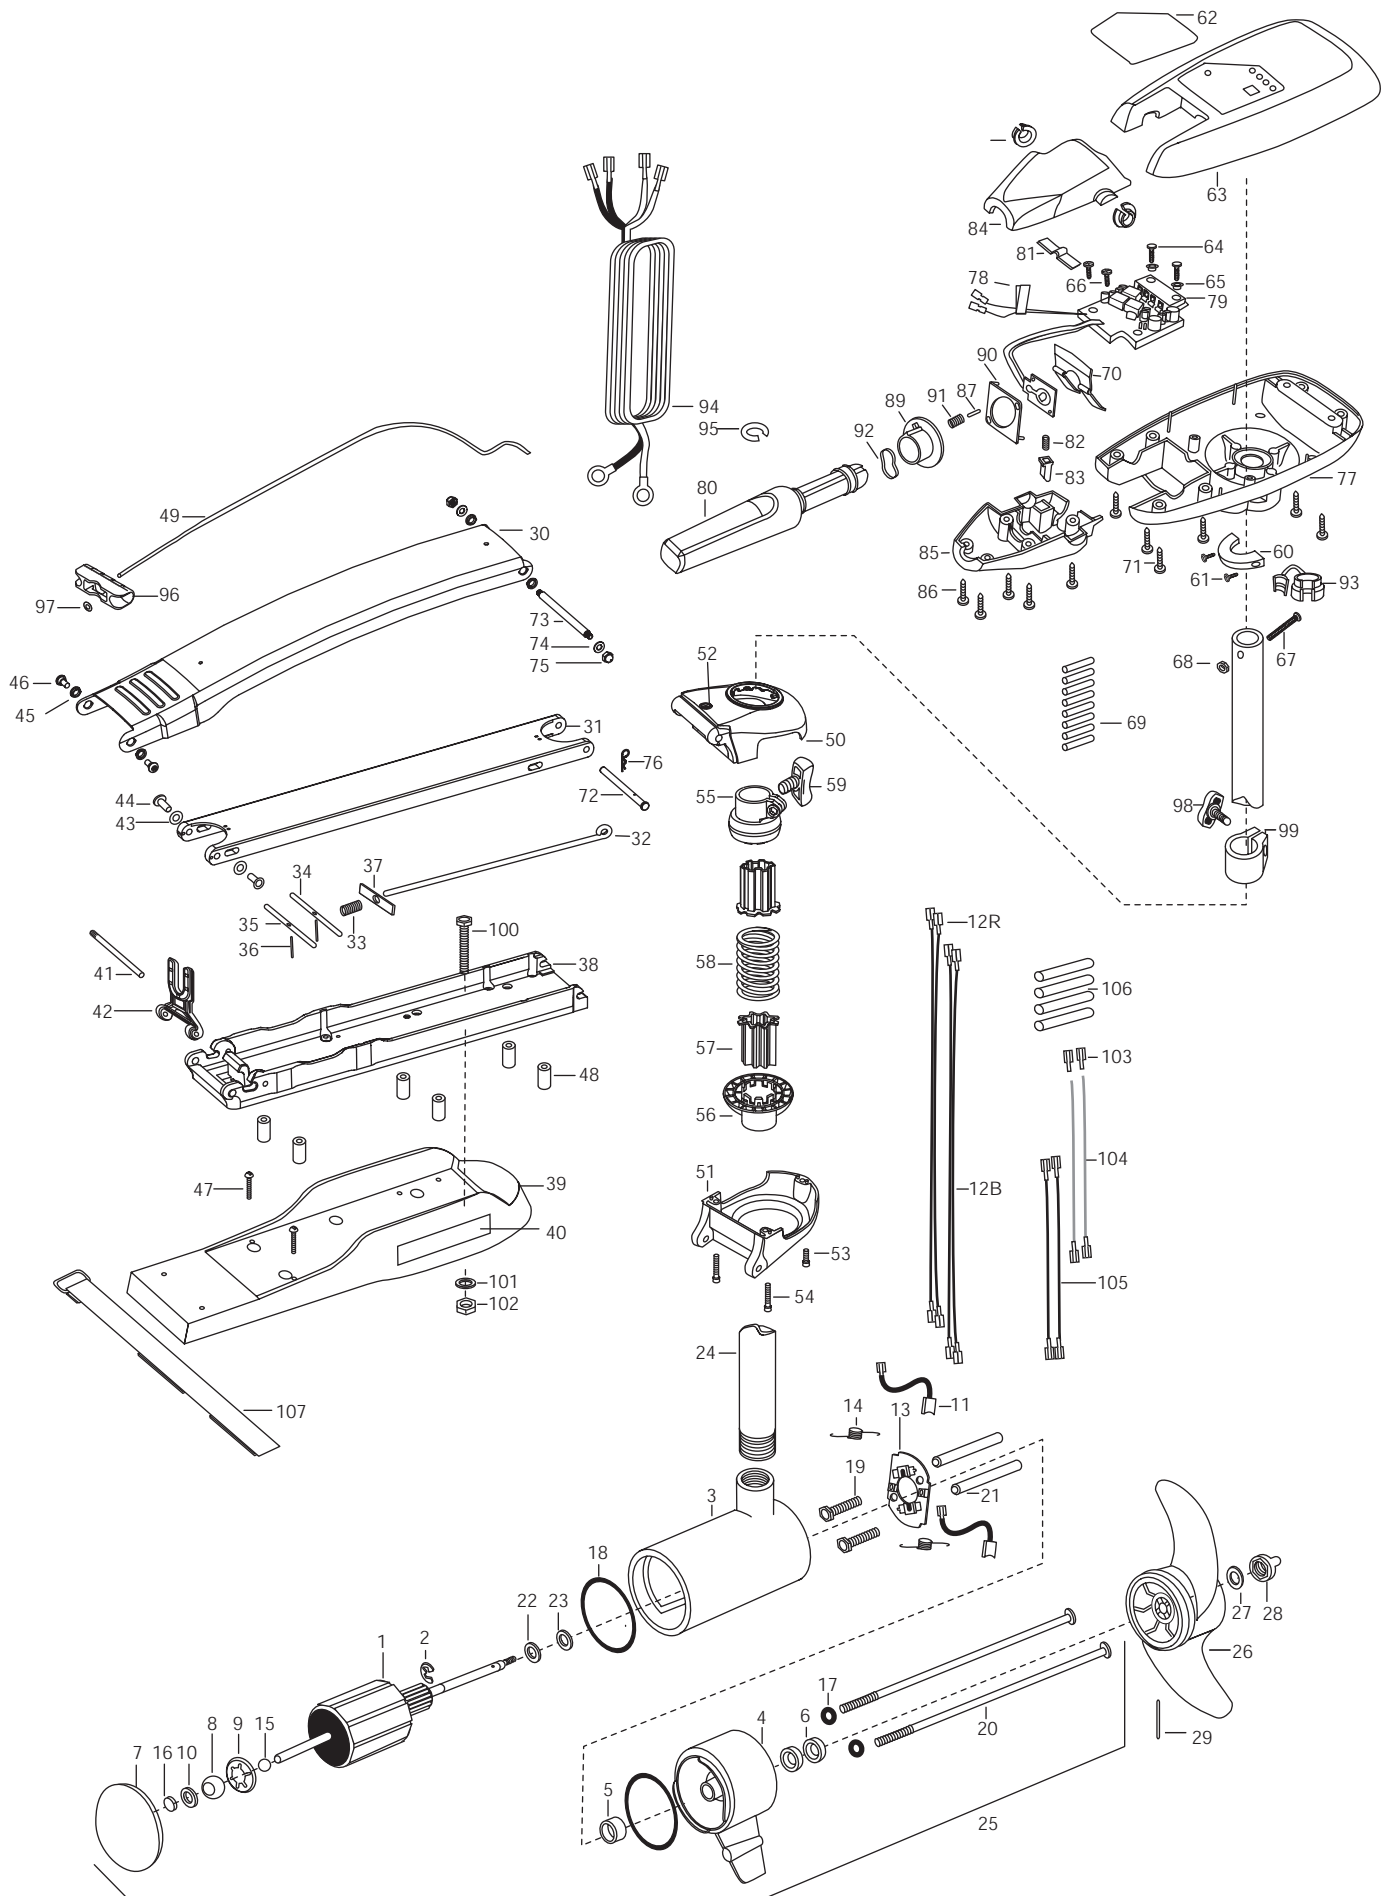

RT74/B (BowGuard 360 version)

74 LBS THRUST

24 VOLT 45 AMPS

52" or 62" SHAFT

1	2-100-103	ARMATURE ASSEMBLY 24V 4.0 74#	34	2233601	LOCKBAR SS	70	2302743	SPRING- DETENT (HANDLE-TILT)
2	788-040	RETAINING RING	35	2233603	LOCKBAR- REAR- SS	71	2303412	SCREW- #6-20 X 5/8 SELF TAP [6.EA]
3	2-200-397	CENTER HOUSING ASSEMBLY 4.0 MAGNE	36	2152610	SPRING- PIN LOCKBAR [2.EA]	72	2262606	PIN- CLEVIS SS MAXXUM BWGRD
4	2-300-340	BRUSH END HOUSING ASSEMBLY 4.0 SW	37	2262703	SPRING STOP MAXXUM	73	2262604	PIN - BWGRD UPPER THREADED SS
5	144-017	BEARING- FLANGE	38	2993982	BOWPLATE/INSERT LONG, SW- 62"	74	2261722	WASHER- FLAT 5.16-18 SS [2.EA]
6	880-025	**SEAL [2.EA]		2993983	BOWPLATE/INSERT STD, SW- 52"	75	2223100	NUT- TENSION 5/16 [2.EA]
7	2-400-341	PLAIN END HOUSING ASSEMBLY 4.0	39	2263915	MOTOR REST LONG-MAXXUM WHITE - 62"	76	2260800	CLIP- HAIR SPRING
8	144-021	BEARING- SPHERICAL		2263914	MOTOR REST STD- MAXXUM WHITE - 52"	77	2062597	CONTROL BOX- SW WHT .875 BORE
9	784-025	BEARING RETAINER	40	2065676	DECAL- MOTOR REST RT W [2.EA]	78	2305810	TAG- AIR SWITCH LEADS
10	991-040	WASHER- FELT	41	2260505	PIN- HINGE (HEADLESS) SS	79	2344007	CONTROL BOARD ASSEMBLY SW (HC)
11	186-094	BRUSH 4" W/TERMINAL [2.EA]	42	2293811	YOKE- MAX MOUNT- POLYPROPYLENE	80	2990915	HANDLE ASSEMBLY W/O U- JOINT
12B	640-017	BRUSH WIRE 10 AWG- BLACK 61	43	2261708	WASHER- 3/8 X 1/2 X .010 SS [2.EA]	81	2302742	SPRING- DETENT (OFF) SS
12R	640-121	BRUSH WIRE 10 AWG- RED 62.5	44	2236000	BEARING- NYLINER [2.EA]	82	2302745	SPRING- RELEASE BUTTON SS
13	738-004	BRUSH PLATE- 4" TERMINAL	45	2293501	BUSHING- STAINLESS STEEL [4.EA]	83	2303720	RELEASE BUTTON- HANDLE
14	975-041	SPRING- TORSION [2.EA]	46	2263500	BOLT- SHOULDER (MAXXUM) [2.EA]	84	2060411	HANDLE TOP HALF- MAXIMIZE
15	116-025	BALL- STEEL	47	2263434	SCREW- #8-18X1 PPH SS [2.EA] --52"	85	2060415	HANDLE LOWER HALF
16	303-043	THRUST DISC- METAL	48	2261505	SPACER- MOTOR REST [6.EA] --52"	86	2303412	SCREW - 6-20 X 5/8 SELF TAP [5.EA]
17	701-009	**O-RING- THRU BOLT [2.EA]	49	2251601	ROPE- 40", MAXXUM MOUNT	88	2060005	BEARING- HANDLE PIVOT [2.EA]
18	701-043	**O-RING [2.EA]	■	2994833	BAG ASSEMBLY, MAX STABILIZER KIT - 62"	87	2302600	PIN- ACTUATOR
19	830-027	SCREW- SELF-THREAD 10-32 X 2 [2.EA]	■	2991846	BOWGUARD ASSEMBLY SW WHT HCT	89	2302850	ACTUATOR- CAM
20	830-094	THRU BOLT- 12-24 X 10.31 [2.EA]	50	2261968	BRACKET BASE TOP/EYELET ASSMBLY WHT	90	2302851	ACTUATOR- FWD/REV
21	973-025	SPACER- BRUSH PLATE [2.EA]	51	2991877	BRACKET BOTTOM/BEARING ASSMBLY WHT	91	2302740	SPRING- ACTUATOR
22	990-051	WASHER- STEEL THRUST	52	2772352	EYELET KIT -ROPE	92	2302741	SPRING- CAM (ZNC PLT STEEL)
23	990-052	WASHER- NYLATRON	53	9954533	SCREW- 1/4-20 X 3/4 SS SHC	93	2332900	STRAIN RELIEF- C.CORD/C
24	2032085	TUBE- COMPOSITE - WHT - 62"	54	2263404	SCREW- 1/4-20 X 2-1/4 SHCP, SS [2.EA]	94	2330600	LEADWIRE- 10 GA-4 (RINGS)-62"
	2032034	TUBE- COMPOSITE- WHT - 52"	■	2884701	SLEEVE/INSERT KIT		2330601	LEADWIRE- 10 GA-4 (RINGS)-52"
25	2317044	MOTOR ASSEMBLY 24V 4 VARS SW 74W	55	2261525	SPRING- SLEEVE, UPPER	95	2303001	RING - PIG (LOXIT HILL #2)
■	1378129	PROPELLER KIT	56	2261535	SPRING- SLEEVE, LOWER	96	2150400	PULL- GRIP
26	2331120	PROPELLER- W/WEDGE	57	2264702	INSERT- TUBE (2 PER) B.MNT	97	2151700	WASHER- EYE SHAFT (.562 OD)
27	2091701	WASHER (LARGE)	58	2262705	SPRING- BOWGUARD, SS	98	2011366	SCREW- COLLAR/NEW KNOB SS
28	2198401	ANODE-ZINC 4.0 LWR UNIT	59	2011366	SCREW- COLLAR/NEW KNOB SS	99	2031520	COLLAR- DEPTH (W/O INSERT)
29	2092600	PIN- DRIVE SS	60	2061517	COLLAR- CTRL BOX SW WHITE	■	2994832	BAG ASSEMBLY- MAX- 62"
■	2771844	MOUNT, BOW ASMB, SW LONG - 62" W/BG	61	2223430	SCREW- #8X3/4 PPH TYPE 25 SS	■	2994830	BAG ASSEMBLY- MAXXUM
	2771843	MOUNT, BOW ASMB, SW STD - 52" W/BG	62	2095682	DECAL- COVER RT74/B/HC	*100	2263431	SCREW- 1/4-20 X 3.5 PPH [6.EA]
30	2264249	ARM UPPER- SW LNG WHT - 62"	63	2300219	COVER- CONTROL BOX RIPTIDE WHITE	*101	2261713	WASHER- 1/4 FLAT SS [6.EA]
	2264244	ARM UPPER- SW STD WHT- 52"	64	2301310	SCREW- #8-18 X1/2 SS [2.EA]	*102	2263103	NUT- 1/4-20 NYLOCK JAM SS [6.EA]
31	2994320	ARM- LOWER ASSEMBLY LG WHT SW- 62"	65	2301710	WASHER- INSUL. (TRANSF.BAR) [2.EA]	103	2030710	CONNECTOR BUTT- 62" [4.EA]
	2994310	ARM- LOWER ASSEMBLY STD WHT SW-52"	66	2372100	SCREW- #8-18X5/8 THD SS [2.EA]	104	2030317	WIRE EXTENSION- 18" RED - 62" [2.EA]
32	2153605	EYE SHAFT- 2LOCKBAR LONG SS- 62"	67	2263406	SCREW- #10-24 ZP 2 SS	105	2030316	WIRE EXTENSION- 18" BLACK - 62" [2.EA]
	2153603	EYE SHAFT- 2LOCKBAR STD SS - 52"	68	2333101	NUT- HEX #10-24 UNC NYLOCK SS	106	2375400	SHRINK TUBE- 1/4OD X 1-3/4 - 62" [4.EA]
33	2152701	SPRING- LOCKBAR SS	69	2305400	SHRINK TUBE- 3/8 OD [8.EA]	107	2263802	STRAP- HOLD DOWN VELCRO 62"