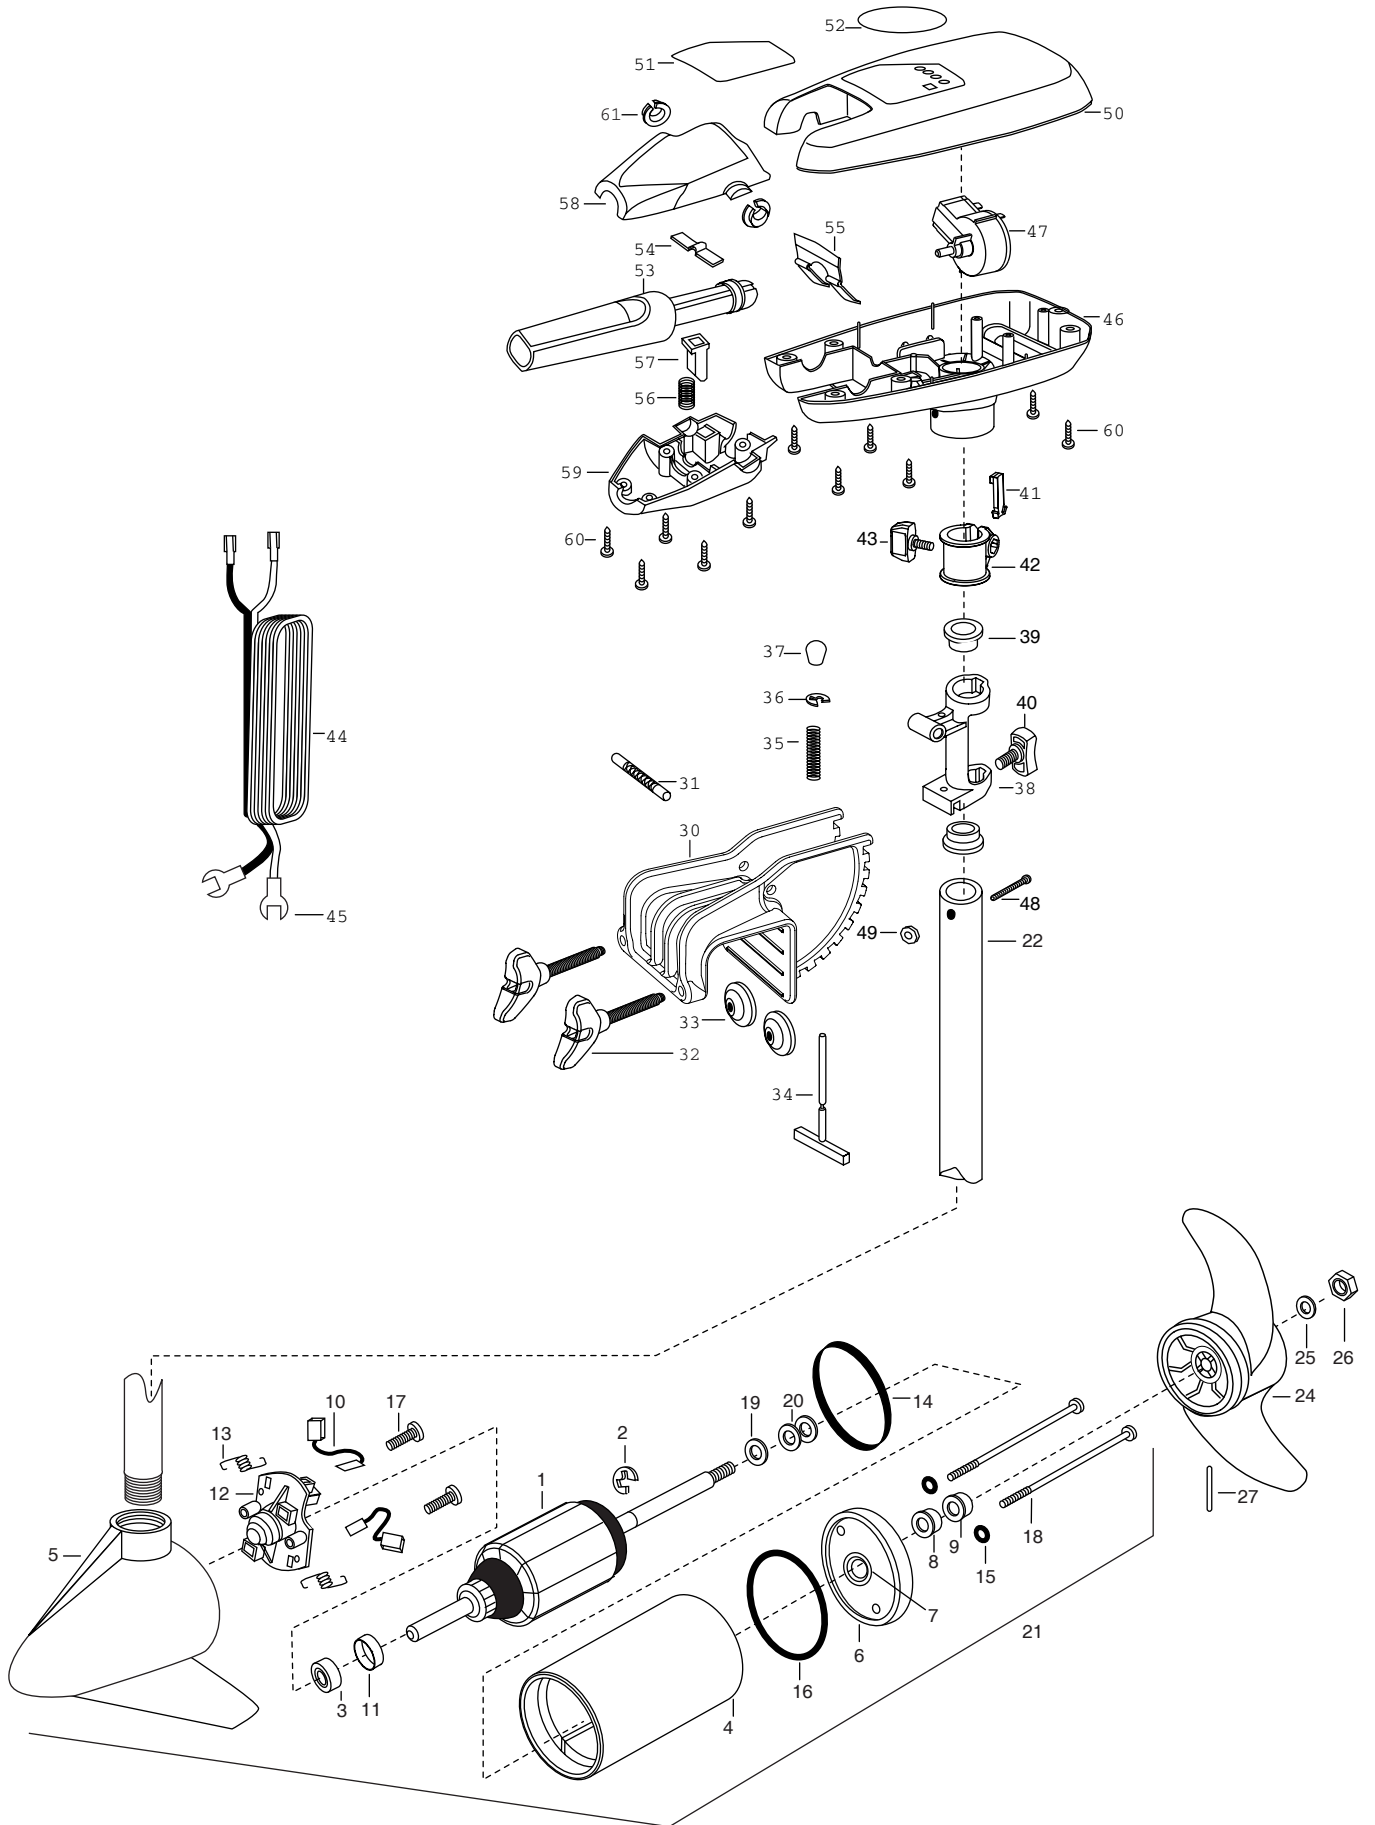

65T CABELA'S Tournament Series  
24 VOLT  
42" SHAFT

1	92-100-009	ARMATURE ASSEMBLY 24V 3.62 65#	*30	2031931	BRACKET DIE CAST- FW PAINT
2	788-015	RETAINING-RING	31	2010511	PIN-HINGE
3	140-010	BEARING -BALL	32	2061300	SCREW-CLAMP [2 EA.]
4	431-005	HOUSING- CENTER ASSEMBLY 3.62 65#	33	2011710	WASHER-CLAMP SCREW [2 EA.]
5	2-300-039	HOUSING- BRUSH END ASSEMBLY 3.62 TXT SPCO	34	2033600	T-BAR
6	2-400-101	PLAIN END HOUSING ASSEMBLY 3.625	35	2012700	SPRING- (T-BAR)
7	144-049	BEARING- FLANGE	36	2013000	E-RING
8	880-003	**SEAL	37	2010100	KNOB-TILT
9	880-006	**SEAL-W/SHIELD	38	2031852	HINGE- MACHINED
10	188-036	BRUSH ASSEMBLY 3.625 [2.EA]	39	2037300	BUSHING-HINGE [2 EA.]
11	725-050	PAPER TUBE- BRUSH RETENTION	40	2011385	SCREW, TENSION/KNOB
12	738-036	BRUSH PLATE WITH HOLDER	41	2062800	TENSION BLOCK-SNAP IN
13	975-040	SPRING- TORSION [2.EA]	42	2061520	COLLAR-DEPTH ENDURA
14	337-036	**GASKET	43	2011365	SCREW-COLLAR/NEW KNOB
15	701-008	**O-RING—THRU BOLT [2.EA]	44	2050609	LEADWIRE (10 GA) W/SPADE TERM
16	701-081	**O-RING	45	2020702	SPADE TERMINAL 10 GA [2 EA.]
17	830-007	SCREW- 8-32 [2.EA]	46	2062551	CONTROL BOX
18	830-008	THRU BOLT 10-32X9.205 [2.EA]	47	2064023	SWITCH FWD/REV 5 SP
19	990-067	WASHER- STEEL	48	2033400	SCREW 10-24X1-3/4
20	990-070	WASHER- NYLATRON [2.EA]	49	2013110	NUT- HEX 10-24
21	2098034	MOTOR-ASSEMBLY 24V FW 47.75 LDS	50	2060205	CONTROL BOX COVER- GREY
22	2032053	TUBE (COMPOSITE) 42"	51	2065636	DECAL-COVER 65T 24V CABELA
■	1378122	PROPELLER KIT	52	2005601	DECAL- CABELA TOURN SERIES
24	2091150	PROP ( WEEDLESS WEDGE)	53	2990912	HANDLE ASSEMBLY W/ U-JOINT 5SP
25	2151726	WASHER-PROP 5/16 STD SS	54	2302742	SPRING-DETENT (OFF) SS
26	2053101	NUT-PROP MED 5/16 SS	55	2302743	SPRING-DETENT HANDLE-TILT
27	2092600	PIN-DRIVE SS	56	2302745	SPRING-RELEASE BUTTON SS
■	2771960	BRACKET & HINGE ASSEMBLY FW (INCLUDES- 30—41)	57	2303720	RELEASE BUTTON-HANDLE
■	2771901	BRACKET ASSEMBLY (INCLUDES- 30,32,33)	58	2060408	HANDLE (TOP HALF)
			59	2060415	HANDLE (LOWER HALF)
			60	2303412	SCREW-6-20 X 5/8 SELF TAP [11 EA.]
			61	2060005	BEARING-HANDLE PIVOT [2 EA.]