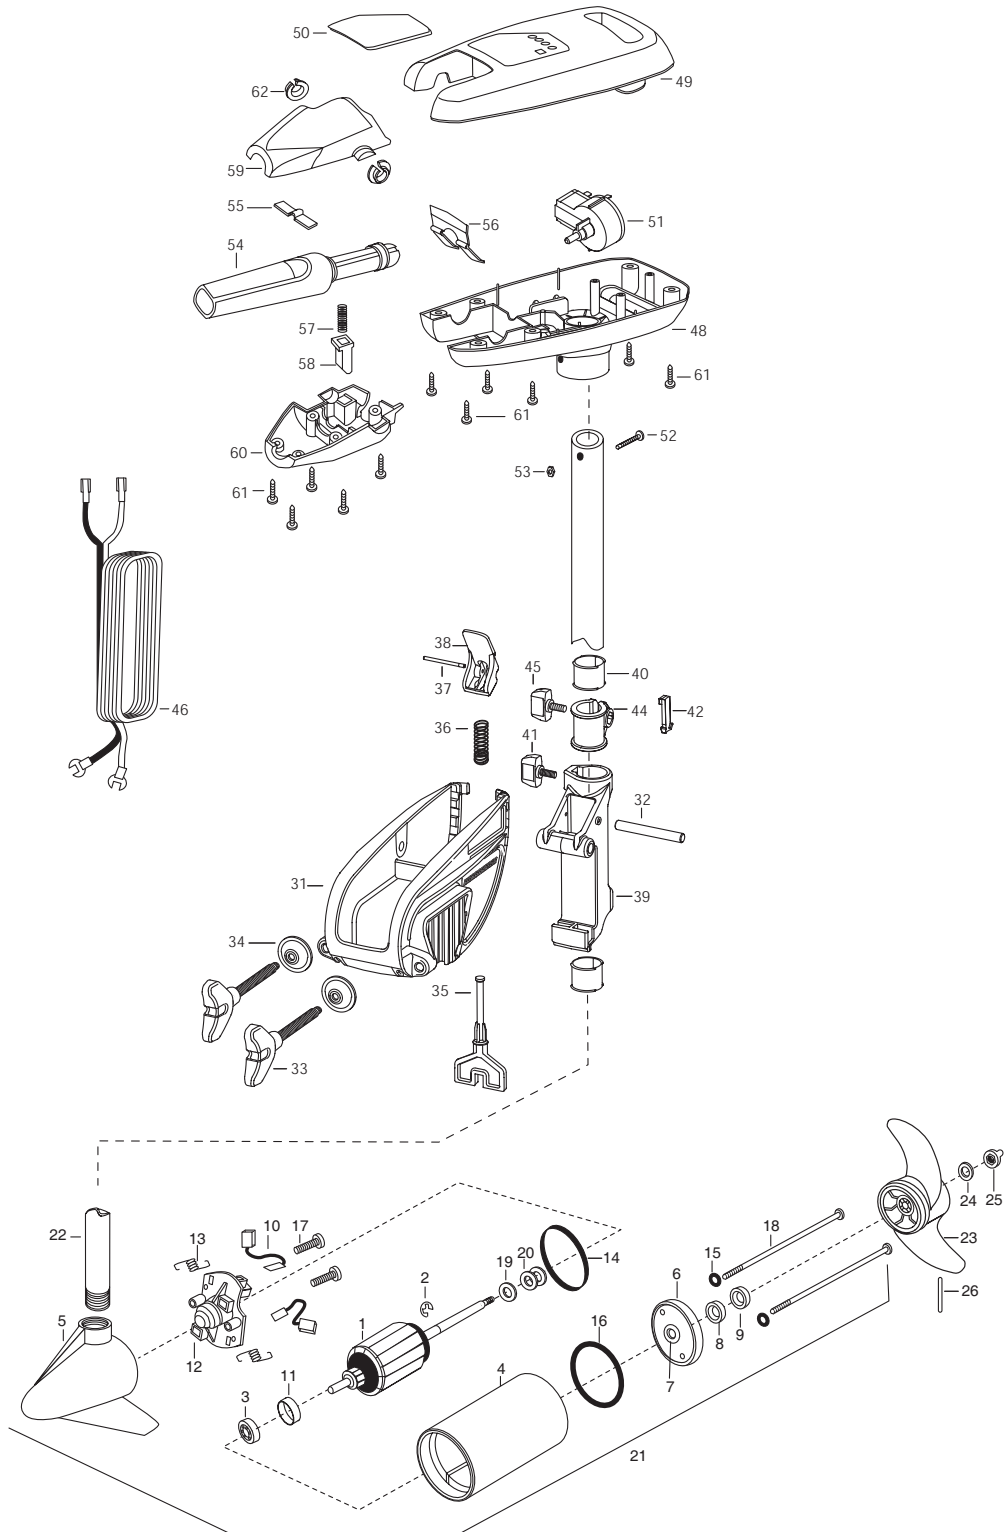

RT50/SC/S
50 LBS. THRUST
12 VOLT 42 AMPS
42" SHAFT

for use with motors with serial numbers beginning MKAE
3-year warranty from the date of purchase

1	92-100-013	ARMATURE ASSEMBLY 12V 3.625	26	2092600	PIN-DRIVE SS	55	2302742	SPRING-DETENT (OFF) SS
2	788-015	RETAINING RING	■	2771816	BRACKET & HINGE ASSEMBLY	56	2302743	SPRING-DETENT HANDLE-TILT
3	140-010	BEARING -BALL	■	2771913	BRACKET ASSEMBLY	57	2302745	SPRING-RELEASE BUTTON SS
4	92-300-301	CENTER HOUSING ASSEMBLY 3.62 SW TXT			(INCL- 31,33,34)	58	2303720	RELEASE BUTTON-HANDLE
5	2-300-337	BRUSH END HOUSING ASSEMBLY 3.62 SPCO	*31	2061910	BRACKET PLASTIC	59	2060410	HANDLE (TOP HALF)NO MAXIM
6	92-400-337	PLAIN END HOUSING ASSEMBLY 3.62	32	2060511	PIN-HINGE SS	60	2060415	HANDLE (LOWER HALF)
7	144-049	BEARING - FLANGE [SERVICE ONLY]	*33	2061301	SCREW-CLAMP SS [2.EA]	61	2303412	SCREW-6-20 X 5/8 [11.EA]
8	880-003	**SEAL	*34	2331700	WASHER-CLAMP SCREW [2.EA]	62	2060005	BEARING-HANDLE PIVOT [2.EA]
9	880-006	**SEAL WITH SHIELD	35	2063605	T-BAR PLASTIC			
10	188-036	BRUSH ASSEMBLY [2. EA]	36	2062706	SPRING- T-BAR			
11	725-050	PAPER TUBE- BRUSH RETENTION	37	2060516	PIN- TILT LEVER			
12	738-036	BRUSH PLATE W/HOLDER	38	2067201	LEVER-TILT BLACK			
13	975-040	SPRING - TORSION [2. EA]	39	2061810	HINGE-PLASTIC			
14	337-036	**GASKET	40	2037301	BUSHING-HINGE [2.EA]			
15	701-008	**O-RING [2. EA]	41	2011386	SCREW-TENSION/NEW KNOB SS			
16	701-081	**O-RING	42	2062800	TENSION BLOCK- SNAP IN			
17	830-007	SCREW # 8-32 [2.EA]	44	2061520	COLLAR-DEPTH			
18	830-042	THRU BOLT 10-32 X 8.83 [2. EA]	45	2011366	SCREW-COLLAR SS [2.EA]			
19	990-067	WASHER - STEEL THRUST	46	2050609	LEADWIRE 10GA RINGS			
20	990-070	WASHER - NYLATRON [2. EA]	48	2062552	CONTROL BOX PLAS W/HAND WHT			
21	2099097	MOTOR ASSEMBLY 12V 3.625 SW 5SPC	49	2060264	COVER-CTRL BOX RT WHT			
22	2032032	TUBE (COMPOSITE) 42" BM W	50	2075615	DECAL-COVER			
■	1378122	PROPELLER KIT (prop, washer, nut, & pin)	51	2064023	SWITCH-FWD/REV 5 SP			
23	2091150	PROPELLER- WEEDLESS	52	2332102	SCREW-10-24 X 1-3/4 SS			
24	2151726	WASHER- 5/16 STD SS	53	2333101	NUT-HEX NYLOC			
25	2198400	ANODE- ZINC 3.25/3.62 LWR U	54	2990911	HANDLE ASSY-W/U-JOINT 5SPD			