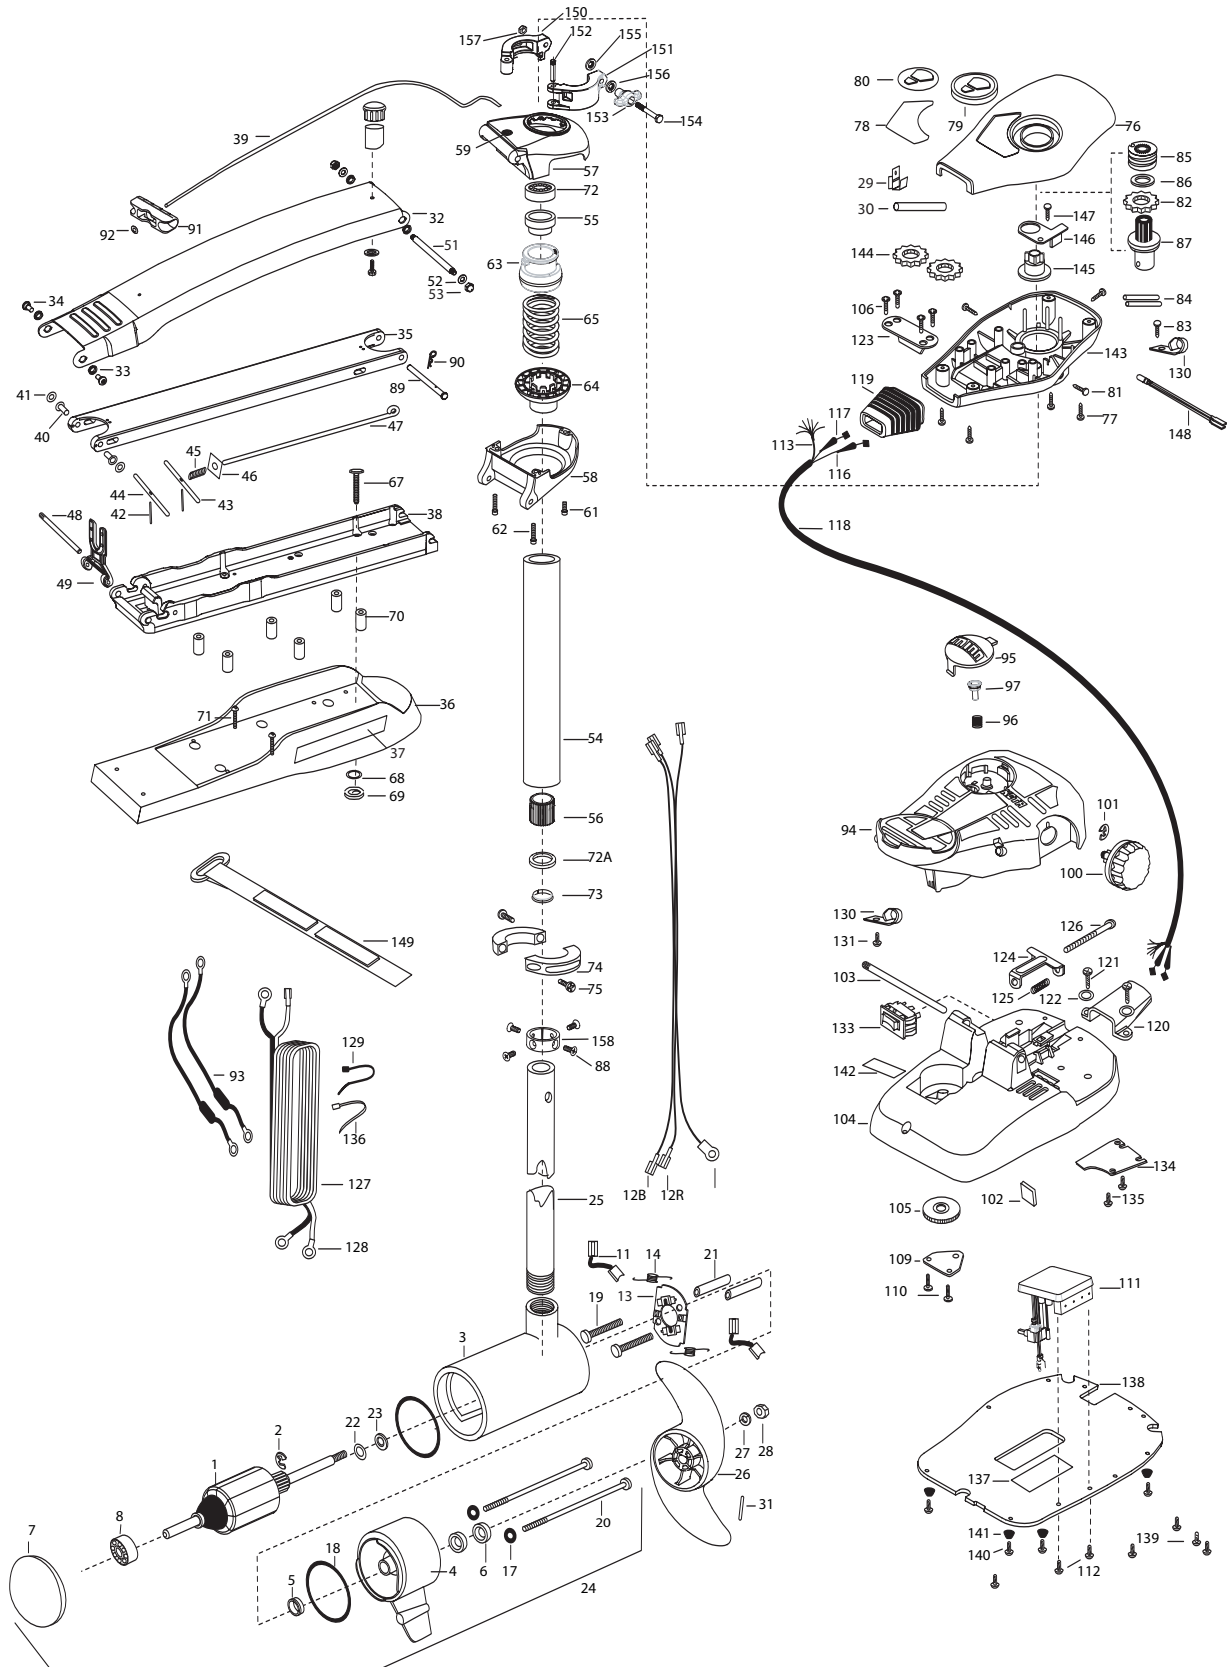

MAXXUM 101
101 lbs Thrust
36 Volt 46 Amps
72" SHAFT

for use with serial numbers beginning with "WWAF"
3-year warranty from the date of purchase

1	2-100-215	ARMATURE ASSEMBLY 36V 4 VARS FW 101#	58	2771770	BRACKET BOTTOM/BEARING ASSEMBLY	122	2261714	WASHER-MAXXUM FT PDL [2.EA]
2	788-040	RETAINING RING	59	2772352	EYELET-ROPE KIT	123	2261901	BRACKET-CONDUIT AT/MAX
3	2-200-110	CENTER HOUSING ASSEMBLY 4.0 FW TXT MAX	61	2263423	SCREW 5/16-18 X 1" SHCS	124	2263210	BRACKET-CONDUIT ADJUST
4	2-300-160	BRUSH END HOUSING ASSEMBLY 4.0 FW TXT	62	2263425	SCREW 5/16-18 X 2-1/2" SHCS [2.EA]	125	2262720	SPRING-CONDUIT ADJUST
5	144-017	BEARING -FLANGE (SERVICE ONLY)	63	2071541	SPRING-SLEEVE UPPER	126	2263466	SCREW-1/4-20 X 2" STL PPH
6	880-025	SEAL [2.EA]	64	2071535	SPRING SLEEVE, LOWER	127	2261238	LEADWIRE A/T VARIABLE
7	421-260	PLAIN END HOUSING ASSEMBLY 4.0	65	2262711	SPRING, BOWGUARD, NIK	128	2020700	TERMINAL RING, 3/8" [2.EA]
8	140-010	BALL BEARING	■	2994830	BAG ASSEMBLY-MAXXUM	129	2256300	TIE WRAP-5.5" BLACK
11	188-094	BRUSH 4"W/TERMINAL [2.EA]	*67	2263431	SCREW 1/4-20 X 3.5" PPH [6.EA]	130	2263201	CLAMP WIRE HARNESS MICRO [2.EA]
12B	640-024	BRUSH WIRE- BLACK 10 AWG 79"	*68	2261713	WASHER-1/4" FLAT S/S [6.EA]	131	2332103	SCREW-6-20 X 3/8" THD
12R	640-131	BRUSH WIRE- RED 10 AWG 80-1/2"	*69	2263103	NUT -NYLOCK JAM 1/4-20 S/S [6.EA]	133	2254031	SWITCH-MOM/OFF/COM
13	738-004	BRUSH PLATE - 4" TERMINAL	■	2994832	BAG ASSEMBLY	134	2266412	SWITCH PLATE, FT PEDAL
14	975-041	SPRING -TORSION [2.EA]	70	2261505	SPACER, MOTOR REST [6.EA]	135	2332103	SCREW-6-20 X 3/8" THD [2.EA]
17	701-009	O-RING -THRU BOLT [2.EA]	71	2263434	SCREW, 8-18 X 1" PPH [2.EA]	136	2256301	TIE WRAP-5.5" WHITE [2.EA]
18	701-043	O-RING (2 REQ'D)	72	2266000	BEARING, BALL-STEEL [2.EA]	137	2365107	INSULATING PAD 2.3 X 3.2"
19	830-027	SCREW -SELF TREADED 10-32 X 2" [2.EA]	72A	2266116	BEARING, CARTRIDGE	138	2264511	BOTTOM PLATE, MAX 101
20	830-096	THRU BOLT 12-24 X 11.56" SS [2.EA]	73	2266001	BEARING, SPLIT RING	139	2372100	SCREW-8 X 5/8" SS [5.EA]
21	973-025	SPACER -BRUSH PLATE [2.EA]	74	2261619	COLLAR HALF-ZINC-2 PER	140	2263455	SCREW #12-14 X 1/2" THR FRM [4.EA]
22	990-051	WASHER-THRUST, STEEL	75	2263452	SCREW- 1/4-20X3/4 SHCP SS [2.EA]	141	2265126	BUMPER PAD, FOOT PEDAL [4.EA]
23	990-052	WASHER- NYLATRON	76	2260283	CONTROL BOX COVER-MAX	142	2266610	DECAL-ON/OFF SWITCH
24	2316259	MOTOR ASSEMBLY 36V VARS TXT	77	2372100	SCREW-8-18 X 5/8" THDT [4.EA]	143	2262535	CONTROL BOX-PLASTIC
25	2032008	TUBE (COMP) W/4 HOLE	78	2265663	DECAL COVER, MAXXUM 101	144	2267800	GEAR-INDICATOR [2.EA]
■	1378132	PROPELLER KIT	79	2260150	POINTER DISC TRNSLCNT	145	2262220	INDICATOR-DRIVE
26	2331160	PROPELLER (W.WEDGE 2)	80	2265800	DECAL-INDICATOR	146	2261905	BRACKET/INDICATOR
27	2091701	WASHER-PROP (LARGE) MAX 101	81	2053414	SCREW-8-32 X 1/2" TRI-LOBE [3.EA]	147	2301310	SCREW-8-18 X 1/2" SS
28	2093101	NUT-PROP (LARGE) MAX 101	82	2267800	GEAR INDICATOR	148	2264015	LIGHT/INDICATOR
29	2020713	TERMINAL- ADAPTOR MAX50/S	83	2301310	SCREW-8-18 X 1/2" SS	149	2263802	STRAP- HOLD DOWN 30.5 VELCRO
30	2335400	SHRINK TUBE 1/4ODX2"	84	2355410	SHRINK TUBE-3/8 OD X 2" [2.EA]	■	2991550	CLAMP COLLAR ASSEMBLY
31	2262658	PROP PIN	85	2232360	PULLEY-CABLE DRUM	150	2071550	CLAMP COLLAR "A"
■	2991842	MOUNT, BOW ASSEMBLY W/O BWGRD FW	86	2261730	WASHER-NYLON A/T	151	2071555	CLAMP COLLAR "B"
32	2264246	ARM-UPPER FW LG	87	2996247	TOP BEARING RACE /PINION DRIVE ASSEMBLY	152	2072621	PIN-KNURLED
33	2293501	BUSHING, STAINLESS STEEL [4.EA]	88	2223468	SCREW-8-32 X 7/16" ZINC PLATE [4.EA]	153	2070120	KNOB-CLAMP COLLAR
34	2263500	BOLT, SHOULDER [2.EA]	89	2262607	PIN - CLEVIS ZP MAX BG	154	2073412	SCREW 1/4-28 X 2 3/4" SS
35	2774317	ARM-LOWER ASSEMBLY, LG, FW EXTR	90	2260805	CLIP-SPRING ZP MAX BG	155	2071718	WASHER #10 NYLON RETAINING
36	2263913	MOTOR REST LONG, MAXXUM	91	2150400	PULL-GRIP	156	2071716	WASHER - FLAT SS
37	2265514	DECAL- MOTOR REST [2.EA]	92	2151700	WASHER-EYE SHAFT .562"	157	2073102	NUT - HEX 1/4 - 28 SS
38	2773986	BOWPLATE, LG FW /INSERT	93	2998200	CIRCUIT BREAKER ASSEMBLY 36V-101 [2.EA]	158	2071560	SPLIT COLLAR
39	2251601	ROPE 40" MAXXUM	94	2790002	FOOT PEDAL/PLUG ASSEMBLY			
41	2261708	WASHER-3/8 X 1/2 X.010" SS [2.EA]	95	2993702	PUSH-BUTTON MAGNET ASSEMBLY			
40	2236000	BEARING NYLINER [2.EA]	96	2302732	SPRING-LOWER PEDAL SS			
42	2152610	SPRING-PIN (LOCKBAR) [2.EA]	97	2260810	CLIP, REED SWITCH			
43	2233600	LOCK BAR- (BOW MOUNT)	100	2260160	KNOB-SPEED CONTROL			
44	2233602	LOCK BAR, REAR - ZINC	101	2263000	E-RING TRU-ARC#5133-43			
45	2152700	SPRING -LOCKBAR	102	2266413	TENSION SCREW PLATE FT			
46	2262703	SPRING STOP	103	2260511	PIN-PIVOT A/T FT PDL			
47	2153604	EYE SHAFT -2LOCKBAR STD PLTD	104	2992102	FOOT PEDAL BASE/PIN ASSEMBLY			
48	2260506	HINGE-PIN HEADLESS ZINC	105	2262301	PULLEY FOOT PEDAL			
49	2293811	YOKE, MAXXUM MOUNT POLYPROPYLENE	106	2223430	SCREW- #8 X3/4" PPH TYPE 25 SS [4.EA]			
■	2994841	BAG ASSEMBLY- MAXXUM STABILIZER	109	2266401	COVER-PULLEY STAMPING			
51	2262605	PIN- BWGRD UPPER THREADED ZP	110	2301310	SCREW-8-18 X 1/2" SS [2.EA]			
52	2261722	WASHER FLAT [2.EA]	111	2224052	CONTROL BOARD ASSEMBLY- MAX101			
53	2223100	NUT-TENSION 5/16-18 SS [2.EA]	112	2263455	SCREW 10-32 X 1/2 [2.EA]			
■	2772087	TUBE W/BEARING RACE ASSEMBLY	113	2261221	WIRE HARNESS MAX 101			
54	2272087	TUBE OUTER -34" 4 HOLES	116	2267502	CABLE ASSEMBLY-RIGHT 8'			
55	2266260	BEARING RACE- 565T	117	2267512	CABLE ASSEMBLY-LEFT 8'			
56	2267307	BUSHING, OUTER TUBE	118	2265432	CABLE JACKET 8'			
■	2991759	BOWGUARD ASSEMBLY-FT CTRL,MAX	119	2265110	BOOT-CONTROL BOX			
57	2772319	BRACKET BASE TOP/EYELET ASSEMBLY	120	2265115	BOOT-FOOT PEDAL BASE			
			121	2372100	SCREW-8-18 X 5/8",THDT [2.EA]			