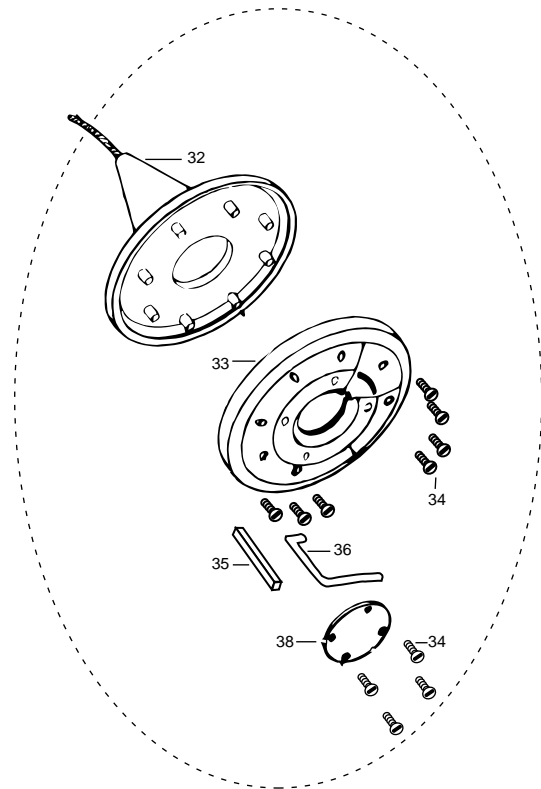

DeckHand 20
2-year warranty

DeckHand 20

Item	Part	Description
1	2370203	Cover DH-20
2	2303005	Pig Ring (2 .ea DH-20)
3	2372121	Screw-#8-18x 1-1/2 Stallgrd (2 .ea)
4	2372111	Screw-#8-18x3/4 Stallgrd (2 .ea)
■	2887800	Motor Assembly - DeckHand- Includes 6-13
6	2375400	Shrink Tube 1/4x1-3/4 (2 .ea)
8	350-154	Gear
9	990-077	Washer - Nylatron (2 .ea)
10	990-075	Washer - Steel
11	410-015	Cover- Housing
11a	337-015	Gasket
12	830-036	Screw - 10-32x.375 (4.ea)
13	788-030	Retaining Ring
14	2223455	Screw-#10-32x1/2 (3 .ea)
14a	2261718	Washer- Lock Star #10 Ext Tooth 3.ea)
15	2377900	Spool includes 60' rope
16	2370000	Bearing-Spool
17	2263010	E-Ring 3/8 Dia Shaft
18	2371900	Base- Mounting E-Coat
19	2374010	Switch-Momentary Anchor
20	2372130	Screw-#4-40x3/4 PPH (2 .ea)
21	2373100	Nut-Con/Mom Swt Anchor (2 .ea)
22	2372700	Spring-Anchor
23	2372900	Grommet-Anchor Cover Short (2 .ea)
24	2372910	Grommet-Anchor Cover Long (2 .ea)
25	2376300	Wire- Routing Clip (2 .ea)
■	2994803	Bag Assembly (includes 26-30)
26	2153501	Bolt- Mounting 3500 w/stallgd (4 .ea)
27	2301720	Mounting Washer-Rubber (6 .ea)
29	2151726	Washer 5/16 STD SS (4 .ea)
30	2153100	Nut 5/16 (4 .ea)
32	2378000	Anchor-Upper Half
33	2378100	Anchor-Lower Half
34	2372100	Screw #8-18x5/8 (8 .ea)
35	2372800	Keeper Block
36	2373600	Lock Pin-Anchor
38	2994804	Bag Assembly (Anchor plug & screws)
39	2374000	Switch-Control Anchor
40	2376500	Switch Housing (DH- 20)
41	2376510	Switch Plate
42	2372150	Screw-Switch Plate 6-20x1/2 (3 .ea)
43	2370700	Control Wire (DH-20)
44	2370602	Leadwire (DH- 20)
45	2371610	Rope Guide
46	2372710	Spring-Rope Guide
47	2151700	Washer- Eye Shaft (2 .ea)
48	2372615	Cotter Pin 3/32x3/4 (2 .ea)
49	2378204	Circuit Breaker
50	2372031	Tubing- Heat Shrink
52	2371412	Connecting Cable 14ga (DH-20)