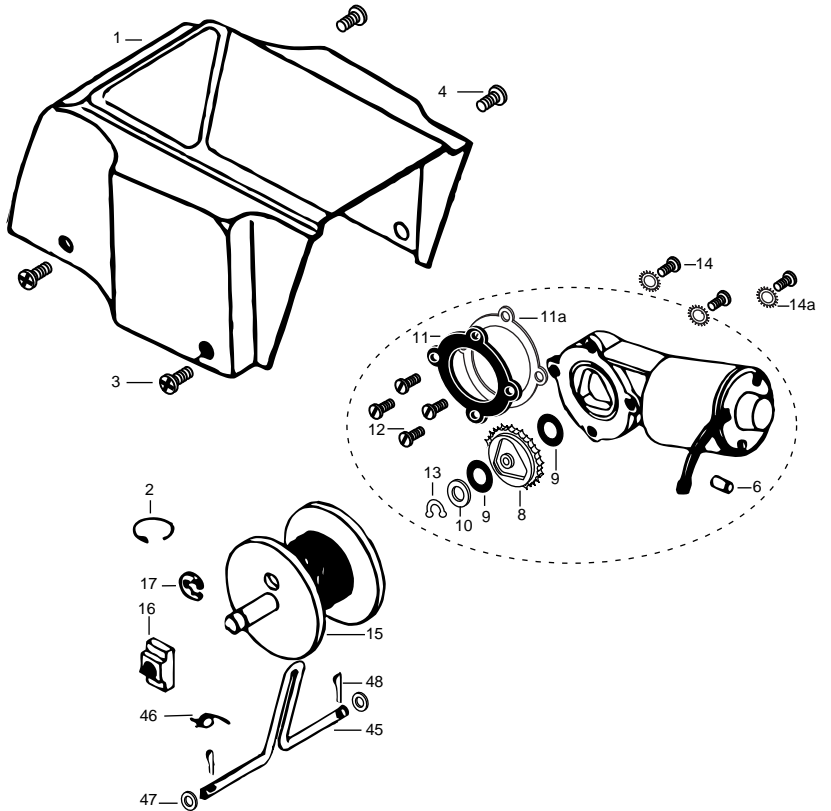

DeckHand 20
2-year warranty

DeckHand 20

Item	Part	Description
1	2370203	Cover DH-20
2	2303005	Pig Ring (2 .ea DH-20)
3	2372121	Screw-#8-18x 1-1/2 Stallgrd (2 .ea)
4	2372111	Screw-#8-18x3/4 Stallgrd (2 .ea)
■	2887800	Motor Assembly - DeckHand- Includes 6-13
6	2375400	Shrink Tube 1/4x1-3/4 (2 .ea)
8	350-154	Gear
9	990-077	Washer - Nylatron (2 .ea)
10	990-075	Washer - Steel
11	410-015	Cover- Housing
11a	337-015	Gasket
12	830-036	Screw - 10-32x.375 (4.ea)
13	788-030	Retaining Ring
14	2223455	Screw-#10-32x1/2 (3 .ea)
14a	2261718	Washer- Lock Star #10 Ext Tooth 3.ea)
15	2377900	Spool includes 60' rope
16	2370000	Bearing-Spool
17	2263010	E-Ring 3/8 Dia Shaft
18	2371900	Base- Mounting E-Coat
19	2374010	Switch-Momentary Anchor
20	2372130	Screw-#4-40x3/4 PPH (2 .ea)
21	2373100	Nut-Con/Mom Swt Anchor (2 .ea)
22	2372700	Spring-Anchor
23	2372900	Grommet-Anchor Cover Short (2 .ea)
24	2372910	Grommet-Anchor Cover Long (2 .ea)
25	2376300	Wire- Routing Clip (2 .ea)
■	2994803	Bag Assembly (includes 26-30)
26	2153501	Bolt- Mounting 3500 w/stallgd (4 .ea)
27	2301720	Mounting Washer-Rubber (6 .ea)
29	2151726	Washer 5/16 STD SS (4 .ea)
30	2153100	Nut 5/16 (4 .ea)
32	2378000	Anchor-Upper Half
33	2378100	Anchor-Lower Half
34	2372100	Screw #8-18x5/8 (8 .ea)
35	2372800	Keeper Block
36	2373600	Lock Pin-Anchor
38	2994804	Bag Assembly (Anchor plug & screws)
39	2374000	Switch-Control Anchor
40	2376500	Switch Housing (DH- 20)
41	2376510	Switch Plate
42	2372150	Screw-Switch Plate 6-20x1/2 (3 .ea)
43	2370700	Control Wire (DH-20)
44	2370602	Leadwire (DH- 20)
45	2371610	Rope Guide
46	2372710	Spring-Rope Guide
47	2151700	Washer- Eye Shaft (2 .ea)
48	2372615	Cotter Pin 3/32x3/4 (2 .ea)
49	2378204	Circuit Breaker
50	2372031	Tubing- Heat Shrink
52	2371412	Connecting Cable 14ga (DH-20)