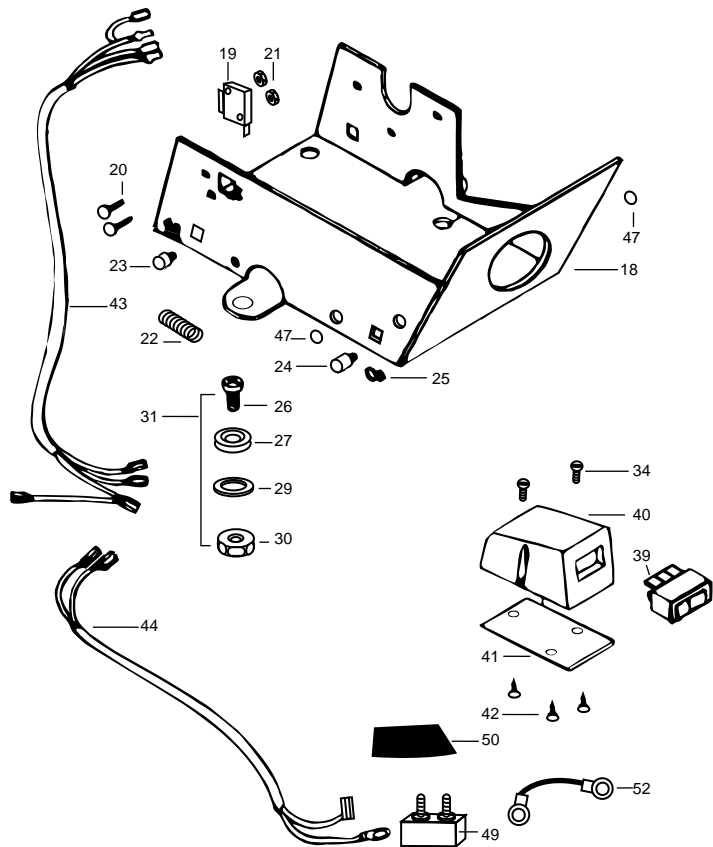

DeckHand 20
2-year warranty

DeckHand 20

Item	Part	Description
1	2370203	Cover DH-20
2	2303005	Pig Ring (2 .ea DH-20)
3	2372121	Screw-#8-18x 1-1/2 Stallgrd (2 .ea)
4	2372111	Screw-#8-18x3/4 Stallgrd (2 .ea)
■	2887800	Motor Assembly - DeckHand- Includes 6-13
6	2375400	Shrink Tube 1/4x1-3/4 (2 .ea)
8	350-154	Gear
9	990-077	Washer - Nylatron (2 .ea)
10	990-075	Washer - Steel
11	410-015	Cover- Housing
11a	337-015	Gasket
12	830-036	Screw - 10-32x.375 (4.ea)
13	788-030	Retaining Ring
14	2223455	Screw-#10-32x1/2 (3 .ea)
14a	2261718	Washer- Lock Star #10 Ext Tooth 3.ea)
15	2377900	Spool includes 60' rope
16	2370000	Bearing-Spool
17	2263010	E-Ring 3/8 Dia Shaft
18	2371900	Base- Mounting E-Coat
19	2374010	Switch-Momentary Anchor
20	2372130	Screw-#4-40x3/4 PPH (2 .ea)
21	2373100	Nut-Con/Mom Swt Anchor (2 .ea)
22	2372700	Spring-Anchor
23	2372900	Grommet-Anchor Cover Short (2 .ea)
24	2372910	Grommet-Anchor Cover Long (2 .ea)
25	2376300	Wire- Routing Clip (2 .ea)
■	2994803	Bag Assembly (includes 26-30)
26	2153501	Bolt- Mounting 3500 w/stallgd (4 .ea)
27	2301720	Mounting Washer-Rubber (6 .ea)
29	2151726	Washer 5/16 STD SS (4 .ea)
30	2153100	Nut 5/16 (4 .ea)
32	2378000	Anchor-Upper Half
33	2378100	Anchor-Lower Half
34	2372100	Screw #8-18x5/8 (8 .ea)
35	2372800	Keeper Block
36	2373600	Lock Pin-Anchor
38	2994804	Bag Assembly (Anchor plug & screws)
39	2374000	Switch-Control Anchor
40	2376500	Switch Housing (DH- 20)
41	2376510	Switch Plate
42	2372150	Screw-Switch Plate 6-20x1/2 (3 .ea)
43	2370700	Control Wire (DH-20)
44	2370602	Leadwire (DH- 20)
45	2371610	Rope Guide
46	2372710	Spring-Rope Guide
47	2151700	Washer- Eye Shaft (2 .ea)
48	2372615	Cotter Pin 3/32x3/4 (2 .ea)
49	2378204	Circuit Breaker
50	2372031	Tubing- Heat Shrink
52	2371412	Connecting Cable 14ga (DH-20)