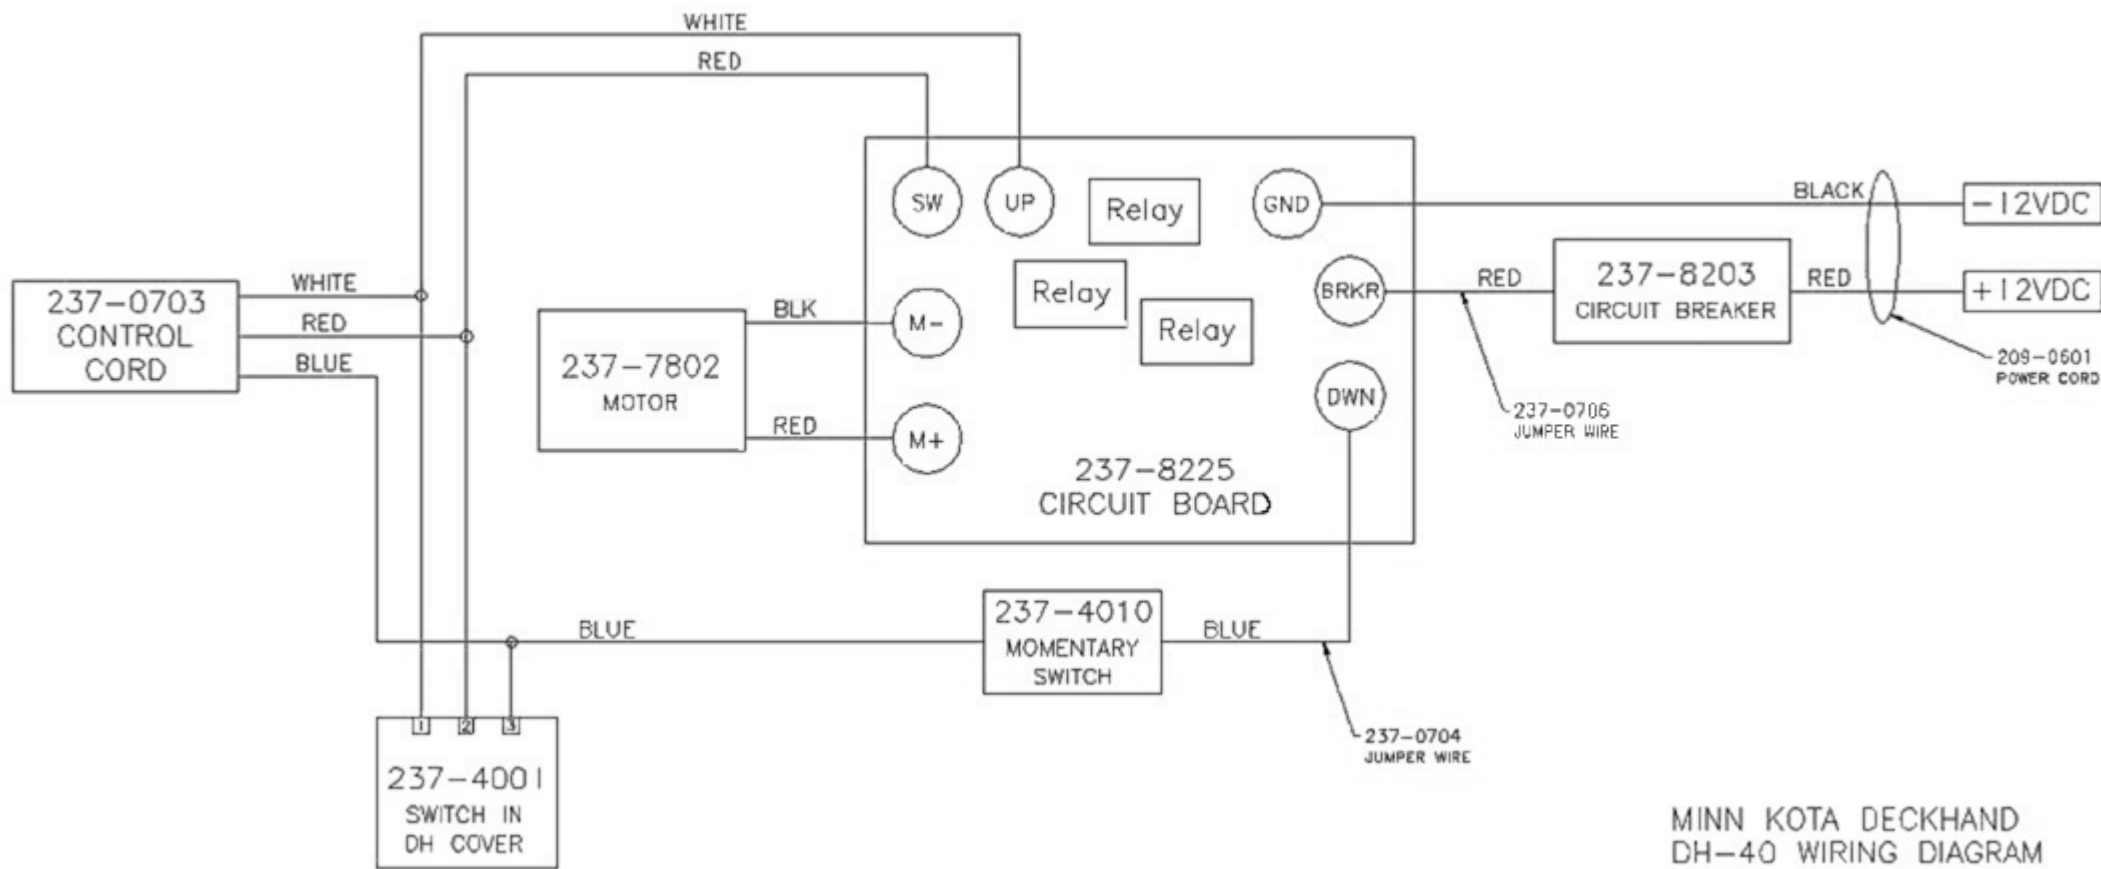

DeckHand 40
2-year warranty

DeckHand 40

Item	Part	Description
■	2997816	MOTOR/GEAR ASSEMBLY (Includes items 1-10,13,14)
1	2377802	MOTOR
2	2376502	GEAR BOX
3	2373448	SCREW M6X1.0 X16mm [5 EA.]
4	880-026	SEAL [2 EA.]
5	2370041	BRONZE BUSHING
6	2372238	WORM GEAR
7	2377300	BRONZE BUSHING 3/8" SHAFT
8	2376000	BALL-THRUST
9	2376915	GASKET
10	2376515	GEAR BOX COVER
11	2223455	SCREW #10-32 X 1/2" [6 EA.]
12	2261718	WASHER-#10 EXT. LW [6 EA.]
13	2227304	BRONZE BUSHING 1/2" SHAFT [2 EA.]
14	2372254	GEAR SHAFT
15	2371901	BASE
■	2998410	DAVIT ASSEMBLY (Includes items 16-22,25-34)
16	2376505	DAVIT CHASSIS
17	2372607	HINGE PIN [2 EA.]
18	2372712	TORSION SPRING
19	2013000	E-RING [6 EA.]
20	2263010	E-RING [2 EA.]
21	2372713	TORSION SPRING
22	2372606	AXLE PIN
23	2370806	SHACKLE [2 EA.]
24	2370820	CHAIN
25	2371613	LOWER LINE GUIDE
26	2372311	ROLLER-LARGE
27	2370801	SAFETY LANYARD
29	2371614	UPPER LINE GUIDE
30	2372306	ROLLER-SMALL
31	2372601	AXLE PIN
32	2374210	LIFTING ARM
33	2373402	SCREW-1/4-20X5/8"
34	2263103	NUT- 1/4" NYLOC
35	2373200	ROPE STOP
36	2372130	SCREW-#4-40 X 3/4" [2 EA.]
37	2373100	NUT-#4-40 KEPS [2 EA.]
38	2371612	LINE GUIDE
39	2372700	COIL SPRING
40	2370001	SPOOL BEARING
41	990-051	WASHER
42	788-040	E-RING
43	2092600	DRIVE PIN
44	2372630	PIN KEEPER
45	2374010	SWITCH
46	2377901	SPOOL W/ROPE
47	2370202	COVER
48	2375505	DECAL- TOP COVER
49	2372123	SCREW-#8-32 X 1/8"
50	2378203	CIRCUIT BREAKER
51	2374001	SWITCH
52	2375504	DECAL- MFR. NOTICE
53	2372122	SCREW-#10-16 X 2 1/2" [2 EA.]
54	2222905	STRAIN RELIEF
55	2373446	SCREW- 1/4-20 X 1" [2.EA]
56	2372920	STANDOFF [2 EA.]
57	2372100	SCREW- #8-10 X 5/8"[4 EA.]
58	2378225	CIRCUIT BOARD ASSEMBLY
59	2373105	HEX NUT M6X1.0
60	2090601	LEADWIRE
61	2370703	CONTROL CORD
62	2370704	JUMPER WIRE #20GA BLUE
63	2370706	JUMPER WIRE #10GA RED
■	2994853	BAG ASSEMBLY
64	2153501	5/16" -18 BOLT [8 EA.]
65	2153100	NUT- 5/16-18" [8 EA.]
66	2301720	WASHER RUBBER [8 EA.]
67	2151726	WASHER 5/16" [8 EA.]

MINN KOTA DECKHAND
DH-40 WIRING DIAGRAM