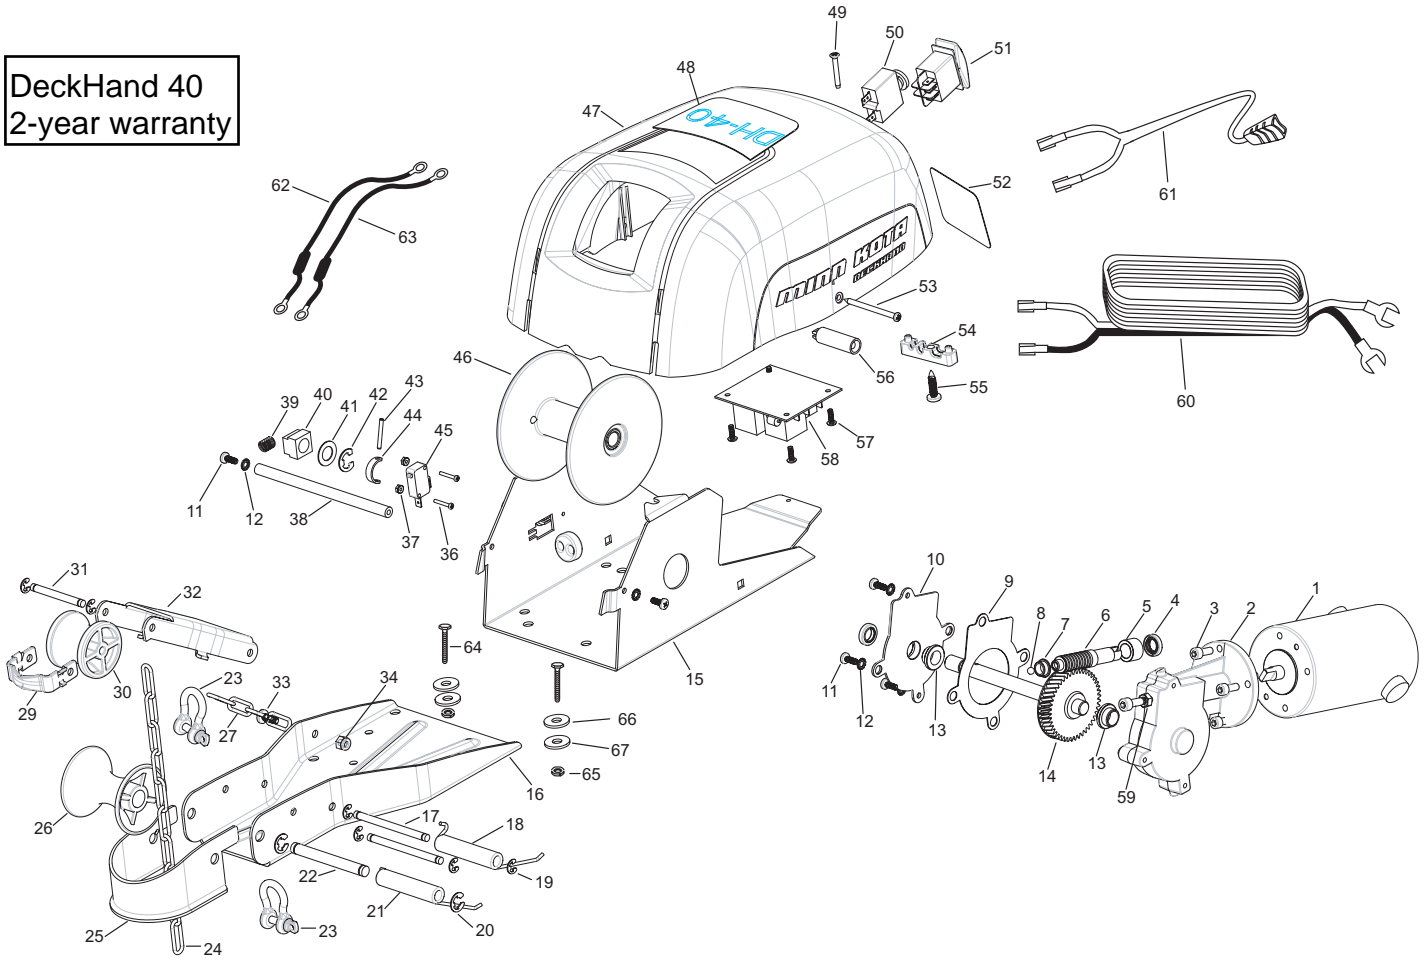

DeckHand 40
2-year warranty

DeckHand 40

Item	Part	Description
■	2997816	MOTOR/GEAR ASSEMBLY (Includes items 1-10,13,14)
1	2377802	MOTOR
2	2376502	GEAR BOX
3	2373448	SCREW M6X1.0 X16mm [5 EA.]
4	880-026	SEAL [2 EA.]
5	2370041	BRONZE BUSHING
6	2372238	WORM GEAR
7	2377300	BRONZE BUSHING 3/8" SHAFT
8	2376000	BALL-THRUST
9	2376915	GASKET
10	2376515	GEAR BOX COVER
11	2223455	SCREW #10-32 X 1/2" [6 EA.]
12	2261718	WASHER-#10 EXT. LW [6 EA.]
13	2227304	BRONZE BUSHING 1/2" SHAFT [2 EA.]
14	2372254	GEAR SHAFT
15	2371901	BASE
■	2998410	DAVIT ASSEMBLY (Includes items 16-22,25-34)
16	2376505	DAVIT CHASSIS
17	2372607	HINGE PIN [2 EA.]
18	2372712	TORSION SPRING
19	2013000	E-RING [6 EA.]
20	2263010	E-RING [2 EA.]
21	2372713	TORSION SPRING
22	2372606	AXLE PIN
23	2370806	SHACKLE [2 EA.]
24	2370820	CHAIN
25	2371613	LOWER LINE GUIDE
26	2372311	ROLLER-LARGE
27	2370801	SAFETY LANYARD
29	2371614	UPPER LINE GUIDE
30	2372306	ROLLER-SMALL
31	2372601	AXLE PIN
32	2374210	LIFTING ARM
33	2373402	SCREW-1/4-20X5/8"
34	2263103	NUT- 1/4" NYLOC
35	2373200	ROPE STOP
36	2372130	SCREW-#4-40 X 3/4" [2 EA.]
37	2373100	NUT-#4-40 KEPS [2 EA.]
38	2371612	LINE GUIDE
39	2372700	COIL SPRING
40	2370001	SPOOL BEARING
41	990-051	WASHER
42	788-040	E-RING
43	2092600	DRIVE PIN
44	2372630	PIN KEEPER
45	2374010	SWITCH
46	2377901	SPOOL W/ROPE
47	2370202	COVER
48	2375505	DECAL- TOP COVER
49	2372123	SCREW-#8-32 X 1/8"
50	2378203	CIRCUIT BREAKER
51	2374001	SWITCH
52	2375504	DECAL- MFR. NOTICE
53	2372122	SCREW-#10-16 X 2 1/2" [2 EA.]
54	2222905	STRAIN RELIEF
55	2373446	SCREW- 1/4-20 X 1" [2.EA]
56	2372920	STANDOFF [2 EA.]
57	2372100	SCREW- #8-10 X 5/8"[4 EA.]
58	2378225	CIRCUIT BOARD ASSEMBLY
59	2373105	HEX NUT M6X1.0
60	2090601	LEADWIRE
61	2370703	CONTROL CORD
62	2370704	JUMPER WIRE #20GA BLUE
63	2370706	JUMPER WIRE #10GA RED
■	2994853	BAG ASSEMBLY
64	2153501	5/16" -18 BOLT [8 EA.]
65	2153100	NUT- 5/16-18" [8 EA.]
66	2301720	WASHER RUBBER [8 EA.]
67	2151726	WASHER 5/16" [8 EA.]

MINN KOTA DECKHAND
DH-40 WIRING DIAGRAM