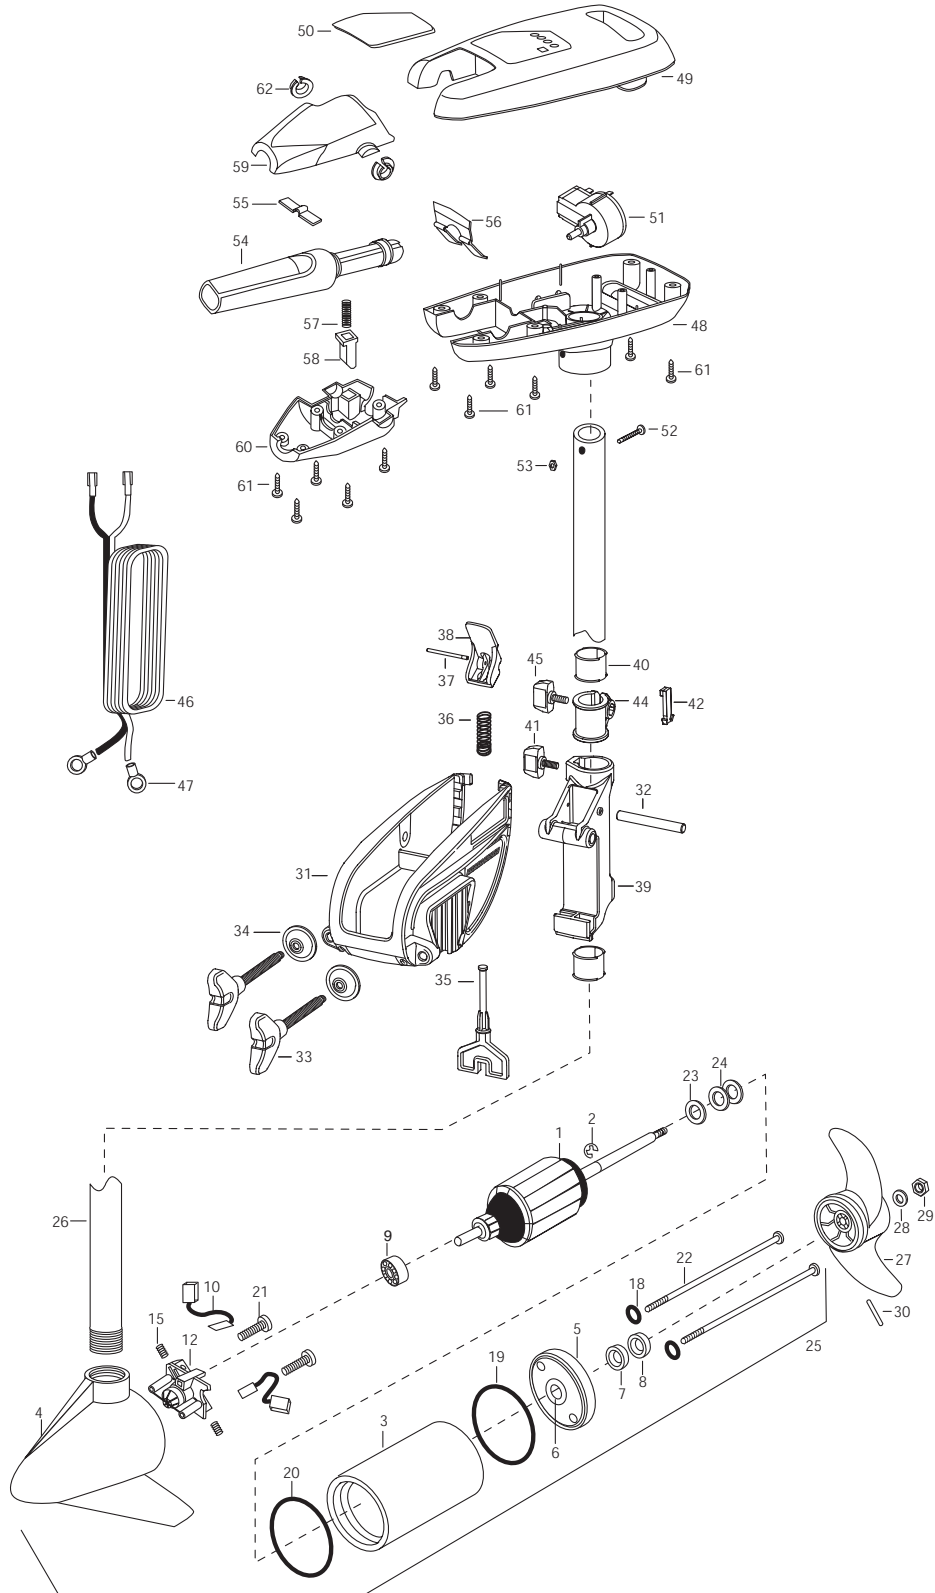

RT40/SC/S
40 LBS. THRUST
12 VOLT 42 AMPS
36" SHAFT

for use with "MKAF" serial numbers
3-year warranty from the date of purchase

1	2-100-201	ARM ASSEMBLY 12V 3.25 40*	■	2771816	BRACKET & HINGE ASSEMBLY	55	2302742	SPRING-DETENT (OFF) SS
2	788-015	RETAINING RING	■	2771913	BRACKET ASSEMBLY	56	2302743	SPRING-DETENT HANDLE-TILT
3	2-200-079	HOUSING ASSEMBLY CENTER 3.62 WHI			(INCL- 31,33,34)	57	2302745	SPRING-RELEASE BUTTON SS
4	2-300-332	HOUSING BRUSH END 3.25 SP.CO	*31	2061910	BRACKET PLASTIC	58	2303720	RELEASE BUTTON-HANDLE
5	2-400-127	PLAIN END HOUSING 3.25	32	2060511	PIN-HINGE SS	59	2060410	HANDLE (TOP HALF)NO MAXIM
6	144-049	BEARING - FLANGE [SERVICE ONLY]	*33	2061301	SCREW-CLAMP SS [2.EA]	60	2060415	HANDLE (LOWER HALF)
7	880-003	SEAL	*34	2331700	WASHER-CLAMP SCREW [2.EA]	61	2303412	SCREW-6-20 X 5/8 [11.EA]
8	880-006	SEAL WITH SHIELD	35	2063605	T-BAR PLASTIC	62	2060005	BEARING-HANDLE PIVOT [2.EA]
9	140-010	BEARING - BALL	36	2062706	SPRING- T-BAR			
10	188-052	BRUSH ASSEMBLY [2.EA]	37	2060516	PIN- TILT LEVER			
12	738-030	BRUSH PLATE W/HOLDER 3.25	38	2067201	LEVER-TILT BLACK			
15	975-032	SPRING - COMPRESSION [2.EA]	39	2061810	HINGE-PLASTIC			
18	701-007	O-RING [2.EA]	40	2037301	BUSHING-HINGE [2.EA]			
19	701-039	O-RING MK406460	41	2011386	SCREW-TENSION/NEW KNOB SS			
20	701-041	O-RING	42	2062800	TENSION BLOCK- SNAP IN			
21	830-001	SCREW -SELF THRD 8-32X1.7 [2.EA]	44	2061520	COLLAR-DEPTH			
22	830-078	THRU BOLT 8-32 X 8.96 [2.EA]	45	2011366	SCREW-COLLAR SS [2.EA]			
23	990-067	WASHER - STEEL THRUST	46	2090600	LEADWIRE 10GA RINGS			
24	990-070	WASHER - NYLATRON [2.EA]	47	2020700	TERMINAL RING, 3/8" [2.EA]			
25	2068254	MTR ASSEMBLY 12V 3.25 5SP SW 40W	48	2062552	CONTROL BOX PLAS W/HAND WHT			
26	2032031	TUBE (COMPOSITE) 36 WHT	49	2060264	COVER-CTRL BOX RT WHT			
■	1378121	PROP KIT	50	2095664	DECAL-COVER (RT40/S)			
27	2061121	PROPELLER- 3.25 HUB DIA	51	2064023	SWITCH-FWD/REV 5 SP			
28	2151726	WASHER-PROP 5/16 STD SS	52	2332102	SCREW-10-24 X 1-3/4 SS			
29	2198400	ANODE- ZINC 3.25/3.62 LWR U	53	2333101	NUT-HEX NYLOC			
30	2092600	PIN-DRIVE SS	54	2990911	HANDLE ASSY-W/U-JOINT 5SPD			