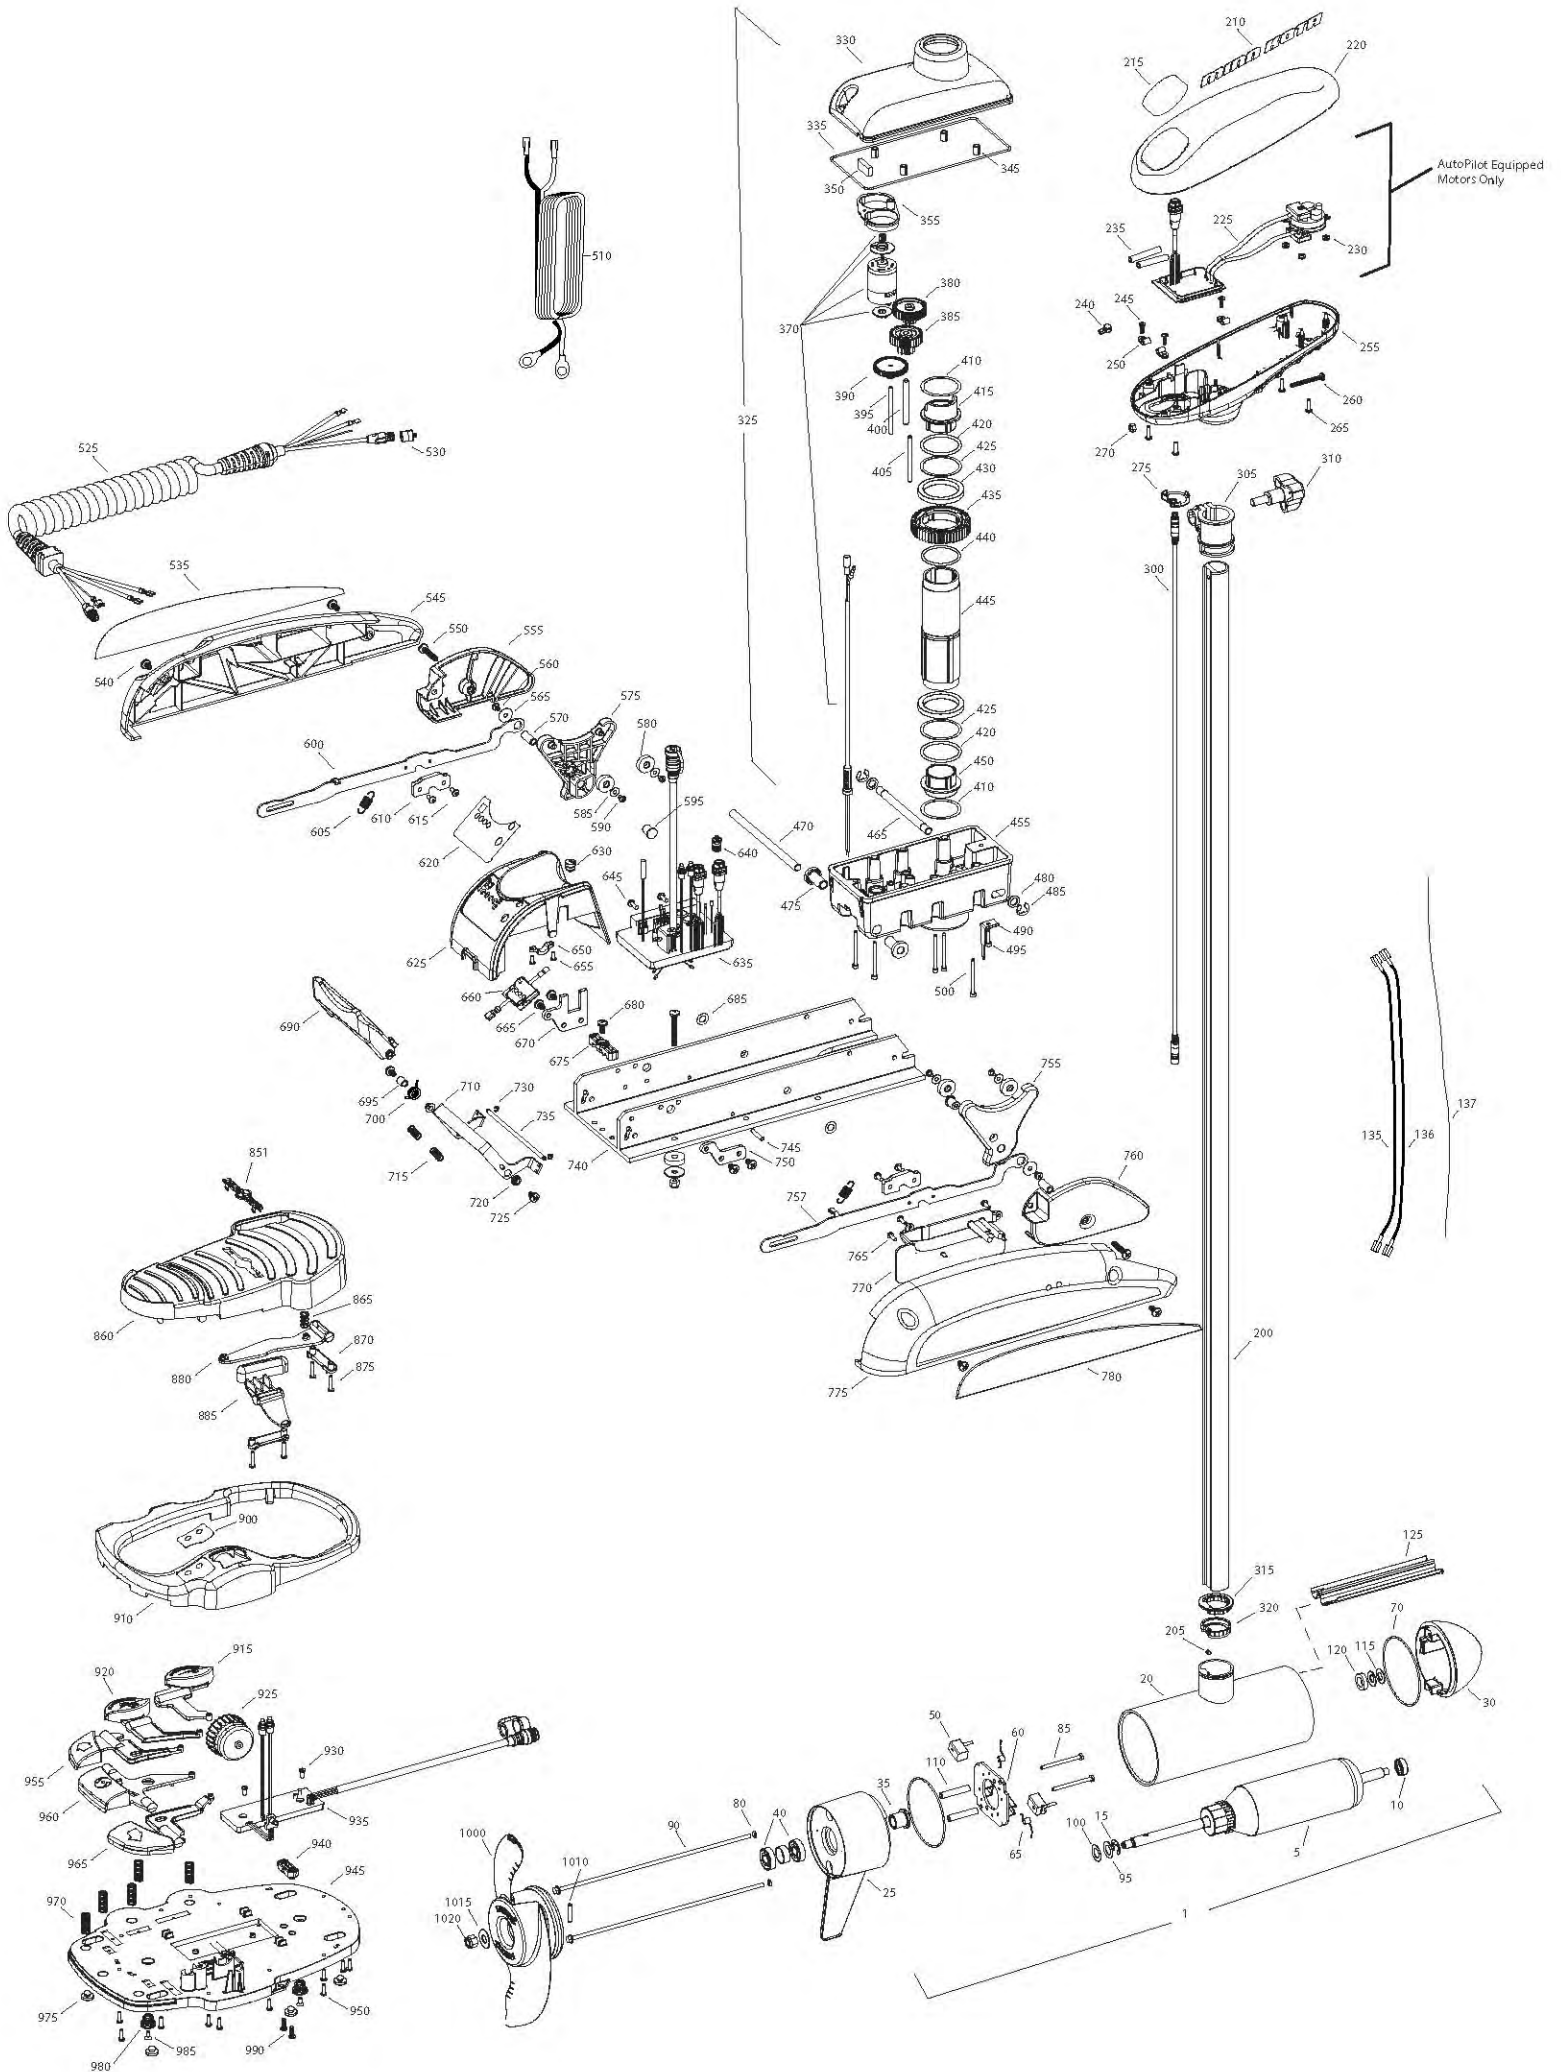

80 TERROVA
80 LBS THRUST
24 VOLT 56 AMPS
54" OR 60" SHAFT

for use with "AH" serial numbers
3-year warranty from the date of purchase

Item	P/N	Description	Qty	Item	P/N	Description	Qty	Item	P/N	Description	Qty	Item	P/N	Description	Qty
1	2777002	24V Motor 60" FW	1	305	2771500	Depth collar	1	■	2770250	Cover, speed control with decal	1	965	2323701	Button, steer, right	1
	2777001	24V Motor 54" FW	1	315		Included in #305 assembly		620	2325650	Decal, speed control	1	970	2322704	Spring, foot pedal	5
	2777000	24V Motor 45" FW	1	320		Included in #305 assembly		625	2320210	Cover, speed control	1	975	2994859	Bumper, bag assy	1
	2777004	24V Motor US2 60"	1	325	2997020	Steering housing	1	630	2322901	Strain relief	1	980	2322706	Spring, barrel	2
	2777003	24V Motor US2 54"	1	330	2326501	Steering housing top	1	635	2324012	Control board, 24-36v	1	985	2323420	Screw, 8-18 x .375	2
	2777005	24V Motor US2 45"	1	335	2324604	O-ring, case seal	1	640	2320203	Cap, dust, control board	1	990	2372100	Screw, 8-18 x .625	2
5	2-100-214	Armature assembly	1	345	2305605	Roll pin 5/16	4	645	2323406	Screw, 10-24 x	2				
10	140-010	Bearing	1	350	2308601	Breather, filter	1	650	2321315	Holder, connector	1	■	1378132	Propeller kit WW2	
15	788-040	Retaining ring	1	355	2328610	Cradle, motor	1	655	2332103	Screw, 6-20 x .375	2	■	2994876	Propeller bag assy	
20		Included in #200 assembly		370	2777020	Motor, steering assembly	1	660	2074071	Battery meter, 24v	1	1000	2331160	Propeller WW2	1
25	2-300-170	Brush end housing assembly	1	380	2302255	Gear, cluster 3rd stage	1	665	2323402	Screw, 1/4-20 x .375	4	1010	2262658	Drive pin, large	1
30	421-276	Plain end housing assembly STD	1	385	2302250	Gear, cluster 2nd stage	1	670	2321940	Bracket, strain relief	1	1015	2091701	Washer, prop, large	1
	9421-286	Plain end housing US2 60"	1	390	2302245	Gear, cluster 1st stage	1	675	2321310	Strain relief, wire	1	1020	2093101	Nut, nylock, prop, large	1
	9421-285	Plain end housing US2 54"	1	395	2302610	Shaft, gear 1st stage	1	680	2323405	Screw, 1/4-20 x .5	1				
	9421-284	Plain end housing US2 45"	1	400	2302620	Shaft, gear 3rd stage	1	685	2013100	Speed nut, .375	2	■	2994864	Mounting hardware bag assy	
35	144-017	Flange bearing	1	405	2302615	Shaft, gear 2nd stage	1	690	2320215	Handle, release cover	1				
40	880-025	Seal	2	410	2321704	Washer, thrust	2	695	2301700	Bushing,	1				
50	188-094	Brush	2	415	2321515	Liner, output tube	1	700	2322701	Spring, release handle	1				
60	2-600-199	Brush plate assembly	1	420	2324608	O-ring, 224	2	710	2320400	Handle, release FW	1				
65	975-041	Brush spring	2	425	2321720	Shim, O-ring	2	715	2322712	Spring, release handle	2				
70	701-043	O-ring, motor	2	430	2327308	Bearing, ball sealed	2	720	2322604	Bushing, handle	2				
80	701-009	O-ring, thru-bolt	2	435	2322200	Gear, output	1	725	2332104	Screw, 1/4-20 x .625	2				
85	830-027	Screw, 10-32 x 2	2	440	2324601	O-ring, output gear	1	730	2323000	E-clip, 3/16, SS	2				
90	830-095	Thru-bolt	2	445	2322030	Tube, output machined	1	735	2322606	Pin, follower, handle	1				
95	990-051	Washer, steel	2	450	2321510	Collar, drive, bottom	1	740	2321901	Base extrusion, machined	1				
100	990-052	Washer, nylatron	2	455	2326506	Steering housing, Bottom	1	745	2322912	Spring pin,	2				
110	973-025	Spacer, brush plate	2	465	2322600	Pin, latch, zp	1	750	2321950	Bracket, sideplate	1				
115	992-010	Washer, Belleville	2	470	2322602	Pin, pivot, zp	1	755	2323900	Ramp, 4" right	1				
120	990-045	Spacer, thrust	1	475	2327310	Bushing, pivot pin	2	757	2994204	Arm, release, Right	1				
125	582-013	Clip, retaining, short	1	480	2321702	Washer, flat .375	2	760	2321920	Skid, right	1				
135	640-025	Leadwire, black	1	485	2263011	E-ring .375	2	765	2301310	Screw, 8-18 x .5	3				
136	640-133	Leadwire, red	1	490	2322702	Spring, latch pin	2	770	2320220	Cover, access, FW	1				
137	640-317	Groundwire, brown, US2 only	1	495	2323410	Screw, 8-32 x .75	1	775	2321910	Sideplate, right	1				
200	2777096	Tube, composite 60" FW	1	500	2323408	Screw, 8-32 x 2	7	780	2325640	Decal, sideplate, right	1				
205		Included in #200 assembly		510	2090651	Leawire, 10 ga	1	850	2994720	Foot pedal	1				
210	2325665	Decal, cover	2	525	2991273 / 2991271	Coil cord 45"/54"-60"	1	851	2326710	Plug, foot pedal	1				
215	2325674	Decal, ctrl box 80	1		2991274 / 2991272	Coil cord, US2 45"/54"-60"	1	860	2324400	Pedal, heel-toe	1				
	2325675	Decal, ctrl box 80 US2	1	530	2320202	Cap, dust, coil cord, non-AP only	1	865	2322714	Spring, momentary	1				
	2325676	Decal, ctrl box 80 Autopilot	1	535	2325641	Decal, sideplate, left	1	870	2321300	Clamp	2				
	2325677	Decal, ctrl box 80 Autopilot & US2	1	540	2323404	Screw, 1/4-20	4	875	2223430	Screw, 8 x .75	4				
220	2320200	Cover, ctrl box	1	545	2321915	Sideplate, left	1	880	2328600	Flex finger	1				
225	2324030	Ctrl board, compass, Autpilot only	1	550	2263426	Screw, 1/4-20 x 1.25	2	885	2323710	Button, momentary, left	1				
230	2302960	Grommet, compass, Autopilot only	3	555	2321925	Skid, left	1	900	2325660	Decal, foot pedal	1				
235	2065400	Wire insulator	2	560	2323422	Screw, 10-24 x .375	2	910	2320205	Cover, heel-toe	1				
240	2218200	Fuse holder, US2 only	1	565	2321700	Washer, #10 SS	2	915	2323725	Button, AP	1				
245	2372100	Screw, 8-18 x .625	3	570	2327306	Bushing, pivot	2	920	2323715	Button, Mom/Con	1				
250	2052510	Cable clamp	3	575	2323905	Ramp, 4" left	1	925	2320100	Knob, speed, foot pedal	1				
255	2322500	Ctrl box	1	580	2325115	Pad, rubber rest	4	930	2332103	Screw, 6-20 x .375	2				
260	2332102	Screw, 10-24	1	585	2321706	Washer, #8	4	935	2324020	Control board, foot pedal	1				
265	2372100	Screw, 8-18 x .625	4	590	2323412	Screw, 8-18 x .25	4	940	2322900	Strain relief, foot pedal	1				
270	2333101	Nut, 10-24	1	595	2324705	Insert, ramp	2	945	2324500	Base plate, foot pedal	1				
275	2224700	Plug, ctrl box, US2 motors only	1	600	2994202	Arm, release, left	1	950	2301310	Screw, #8 x .5	10				
	2224702	Plug, ctrl box	1	605	2322710	Spring, extension	2	955	2323700	Button, steer, left	1				
300	2211415	Universal sonar 2 extension cable	1					960	2323705	Button, momentary	1				