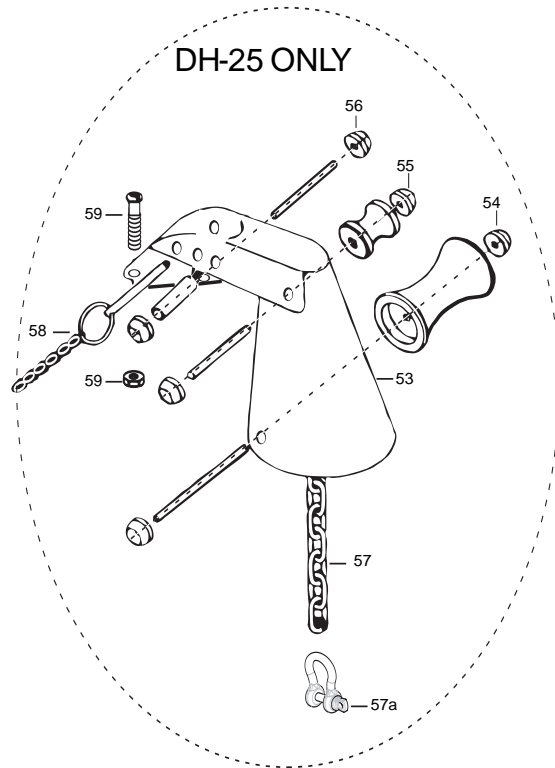

DeckHand 25R with Corded Remote

2-year warranty from the date of purchase

Item	Part	Description
1	2370209	Cover DH-25R 2375509 cover decal
2	2303005	Pig Ring
3	2372121	Screw-#8-18x 1-1/2 Stallgrd (2 .ea)
4	2372111	Screw-#8-18x3/4 Stallgrd (2 .ea)
■	2377803	Motor Assembly - DeckHand- Includes 6-13
6	2375400	Shrink Tube 1/4x1-3/4 (2 .ea)
8	350-154	Gear
9	990-077	Washer - Nylatron (2 .ea)
10	990-075	Washer - Steel
11	410-015	Cover- Housing
11a	337-015	Gasket
12	830-036	Screw - 10-32x.375 (4.ea)
13	788-030	Retaining Ring
14	2223455	Screw-#10-32x1/2 (3 .ea)
14a	2261718	Washer- Lock Star #10 Ext Tooth 3.ea)
15	2377900	Spool includes 60' rope
16	2370000	Bearing-Spool
17	2263010	E-Ring 3/8 Dia Shaft
18	2371900	Base- Mounting E-Coat
19	2374010	Switch-Momentary Anchor
20	2372130	Screw-#4-40x3/4 PPH (2 .ea)
21	2373100	Nut-Con/Mom Swt Anchor (2 .ea)
22	2372700	Spring-Anchor
23	2372900	Grommet-Anchor Cover Short (2 .ea)
24	2372910	Grommet-Anchor Cover Long (2 .ea)
25	2376300	Wire- Routing Clip (2 .ea)
■	2994803	Bag Assembly (includes 26-30)
26	2153501	Bolt- Mounting 3500 w/stallgd (4 .ea)
27	2301720	Mounting Washer-Rubber (6 .ea)
29	2151726	Washer 5/16 STD SS (4 .ea)
30	2153100	Nut 5/16 (4 .ea)
39	2374000	Switch-Control Anchor
40	2376500	Switch Housing (DH- 25R)
41	2376510	Switch Plate
42	2372150	Screw-Switch Plate 6-20x1/2 (3 .ea)
43	2370700	Control Wire (DH-25R)
44	2370602	Leadwire (DH- 25R)
45	2371610	Rope Guide
46	2372710	Spring-Rope Guide
47	2151700	Washer- Eye Shaft (2 .ea)
48	2372615	Cotter Pin 3/32x3/4 (2 .ea)
49	2378204	Circuit Breaker
50	2372031	Tubing- Heat Shrink
52	2371412	Connecting Cable 14ga
53	2998411	Davit Assembly
54	2992312	Large Roller Assembly
55	2992306	Small Roller Assembly
56	2991503	Sleeve Roller Assembly
57	2370820	Safety Chain Assembly
57a	2370806	Anchor Shackle
58	2992620	Safety Pin Assembly
59	2774805	Mounting Bolts and Nuts (4 each)