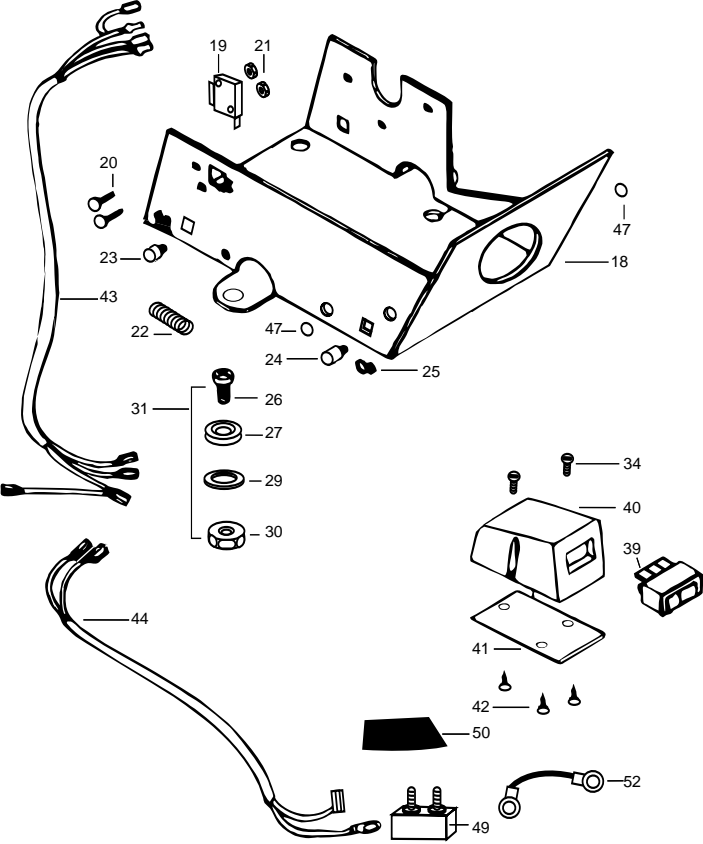

DeckHand 25R with Corded Remote

2-year warranty from the date of purchase

Item	Part	Description
1	2370209	Cover DH-25R 2375509 cover decal
2	2303005	Pig Ring
3	2372121	Screw-#8-18x 1-1/2 Stallgrd (2 .ea)
4	2372111	Screw-#8-18x3/4 Stallgrd (2 .ea)
■	2377803	Motor Assembly - DeckHand- Includes 6-13
6	2375400	Shrink Tube 1/4x1-3/4 (2 .ea)
8	350-154	Gear
9	990-077	Washer - Nylatron (2 .ea)
10	990-075	Washer - Steel
11	410-015	Cover- Housing
11a	337-015	Gasket
12	830-036	Screw - 10-32x.375 (4.ea)
13	788-030	Retaining Ring
14	2223455	Screw-#10-32x1/2 (3 .ea)
14a	2261718	Washer- Lock Star #10 Ext Tooth 3.ea)
15	2377900	Spool includes 60' rope
16	2370000	Bearing-Spool
17	2263010	E-Ring 3/8 Dia Shaft
18	2371900	Base- Mounting E-Coat
19	2374010	Switch-Momentary Anchor
20	2372130	Screw-#4-40x3/4 PPH (2 .ea)
21	2373100	Nut-Con/Mom Swt Anchor (2 .ea)
22	2372700	Spring-Anchor
23	2372900	Grommet-Anchor Cover Short (2 .ea)
24	2372910	Grommet-Anchor Cover Long (2 .ea)
25	2376300	Wire- Routing Clip (2 .ea)
■	2994803	Bag Assembly (includes 26-30)
26	2153501	Bolt- Mounting 3500 w/stallgd (4 .ea)
27	2301720	Mounting Washer-Rubber (6 .ea)
29	2151726	Washer 5/16 STD SS (4 .ea)
30	2153100	Nut 5/16 (4 .ea)
39	2374000	Switch-Control Anchor
40	2376500	Switch Housing (DH- 25R)
41	2376510	Switch Plate
42	2372150	Screw-Switch Plate 6-20x1/2 (3 .ea)
43	2370700	Control Wire (DH-25R)
44	2370602	Leadwire (DH- 25R)
45	2371610	Rope Guide
46	2372710	Spring-Rope Guide
47	2151700	Washer- Eye Shaft (2 .ea)
48	2372615	Cotter Pin 3/32x3/4 (2 .ea)
49	2378204	Circuit Breaker
50	2372031	Tubing- Heat Shrink
52	2371412	Connecting Cable 14ga
53	2998411	Davit Assembly
54	2992312	Large Roller Assembly
55	2992306	Small Roller Assembly
56	2991503	Sleeve Roller Assembly
57	2370820	Safety Chain Assembly
57a	2370806	Anchor Shackle
58	2992620	Safety Pin Assembly
59	2774805	Mounting Bolts and Nuts (4 each)