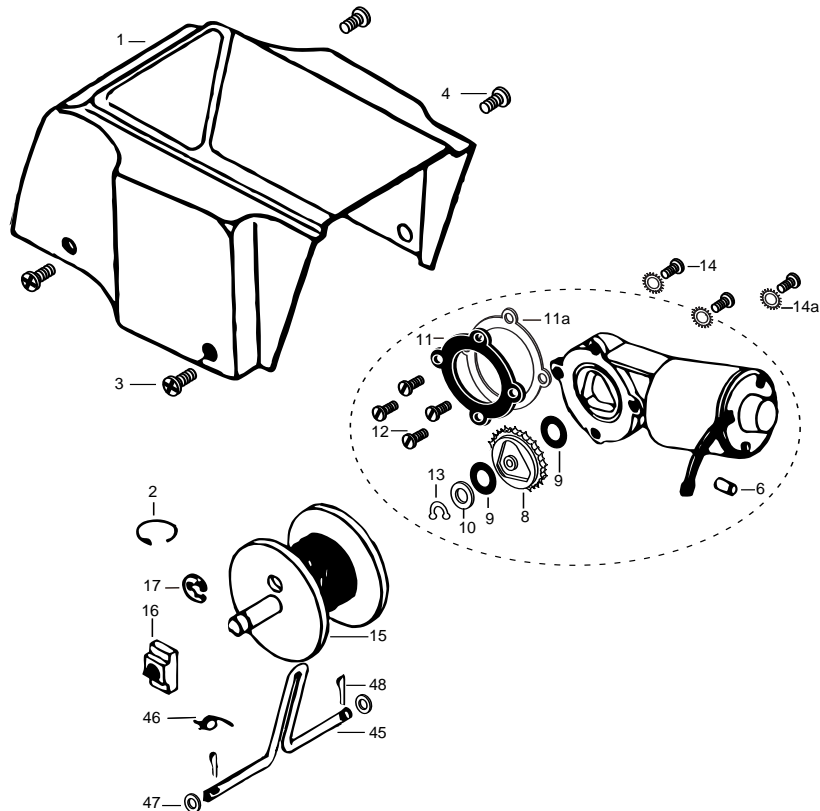

DeckHand 25R with Corded Remote

2-year warranty from the date of purchase

Item	Part	Description
1	2370209	Cover DH-25R 2375509 cover decal
2	2303005	Pig Ring
3	2372121	Screw-#8-18x 1-1/2 Stallgrd (2 .ea)
4	2372111	Screw-#8-18x3/4 Stallgrd (2 .ea)
■	2377803	Motor Assembly - DeckHand- Includes 6-13
6	2375400	Shrink Tube 1/4x1-3/4 (2 .ea)
8	350-154	Gear
9	990-077	Washer - Nylatron (2 .ea)
10	990-075	Washer - Steel
11	410-015	Cover- Housing
11a	337-015	Gasket
12	830-036	Screw - 10-32x.375 (4.ea)
13	788-030	Retaining Ring
14	2223455	Screw-#10-32x1/2 (3 .ea)
14a	2261718	Washer- Lock Star #10 Ext Tooth 3.ea)
15	2377900	Spool includes 60' rope
16	2370000	Bearing-Spool
17	2263010	E-Ring 3/8 Dia Shaft
18	2371900	Base- Mounting E-Coat
19	2374010	Switch-Momentary Anchor
20	2372130	Screw-#4-40x3/4 PPH (2 .ea)
21	2373100	Nut-Con/Mom Swt Anchor (2 .ea)
22	2372700	Spring-Anchor
23	2372900	Grommet-Anchor Cover Short (2 .ea)
24	2372910	Grommet-Anchor Cover Long (2 .ea)
25	2376300	Wire- Routing Clip (2 .ea)
■	2994803	Bag Assembly (includes 26-30)
26	2153501	Bolt- Mounting 3500 w/stallgd (4 .ea)
27	2301720	Mounting Washer-Rubber (6 .ea)
29	2151726	Washer 5/16 STD SS (4 .ea)
30	2153100	Nut 5/16 (4 .ea)
39	2374000	Switch-Control Anchor
40	2376500	Switch Housing (DH- 25R)
41	2376510	Switch Plate
42	2372150	Screw-Switch Plate 6-20x1/2 (3 .ea)
43	2370700	Control Wire (DH-25R)
44	2370602	Leadwire (DH- 25R)
45	2371610	Rope Guide
46	2372710	Spring-Rope Guide
47	2151700	Washer- Eye Shaft (2 .ea)
48	2372615	Cotter Pin 3/32x3/4 (2 .ea)
49	2378204	Circuit Breaker
50	2372031	Tubing- Heat Shrink
52	2371412	Connecting Cable 14ga
53	2998411	Davit Assembly
54	2992312	Large Roller Assembly
55	2992306	Small Roller Assembly
56	2991503	Sleeve Roller Assembly
57	2370820	Safety Chain Assembly
57a	2370806	Anchor Shackle
58	2992620	Safety Pin Assembly
59	2774805	Mounting Bolts and Nuts (4 each)