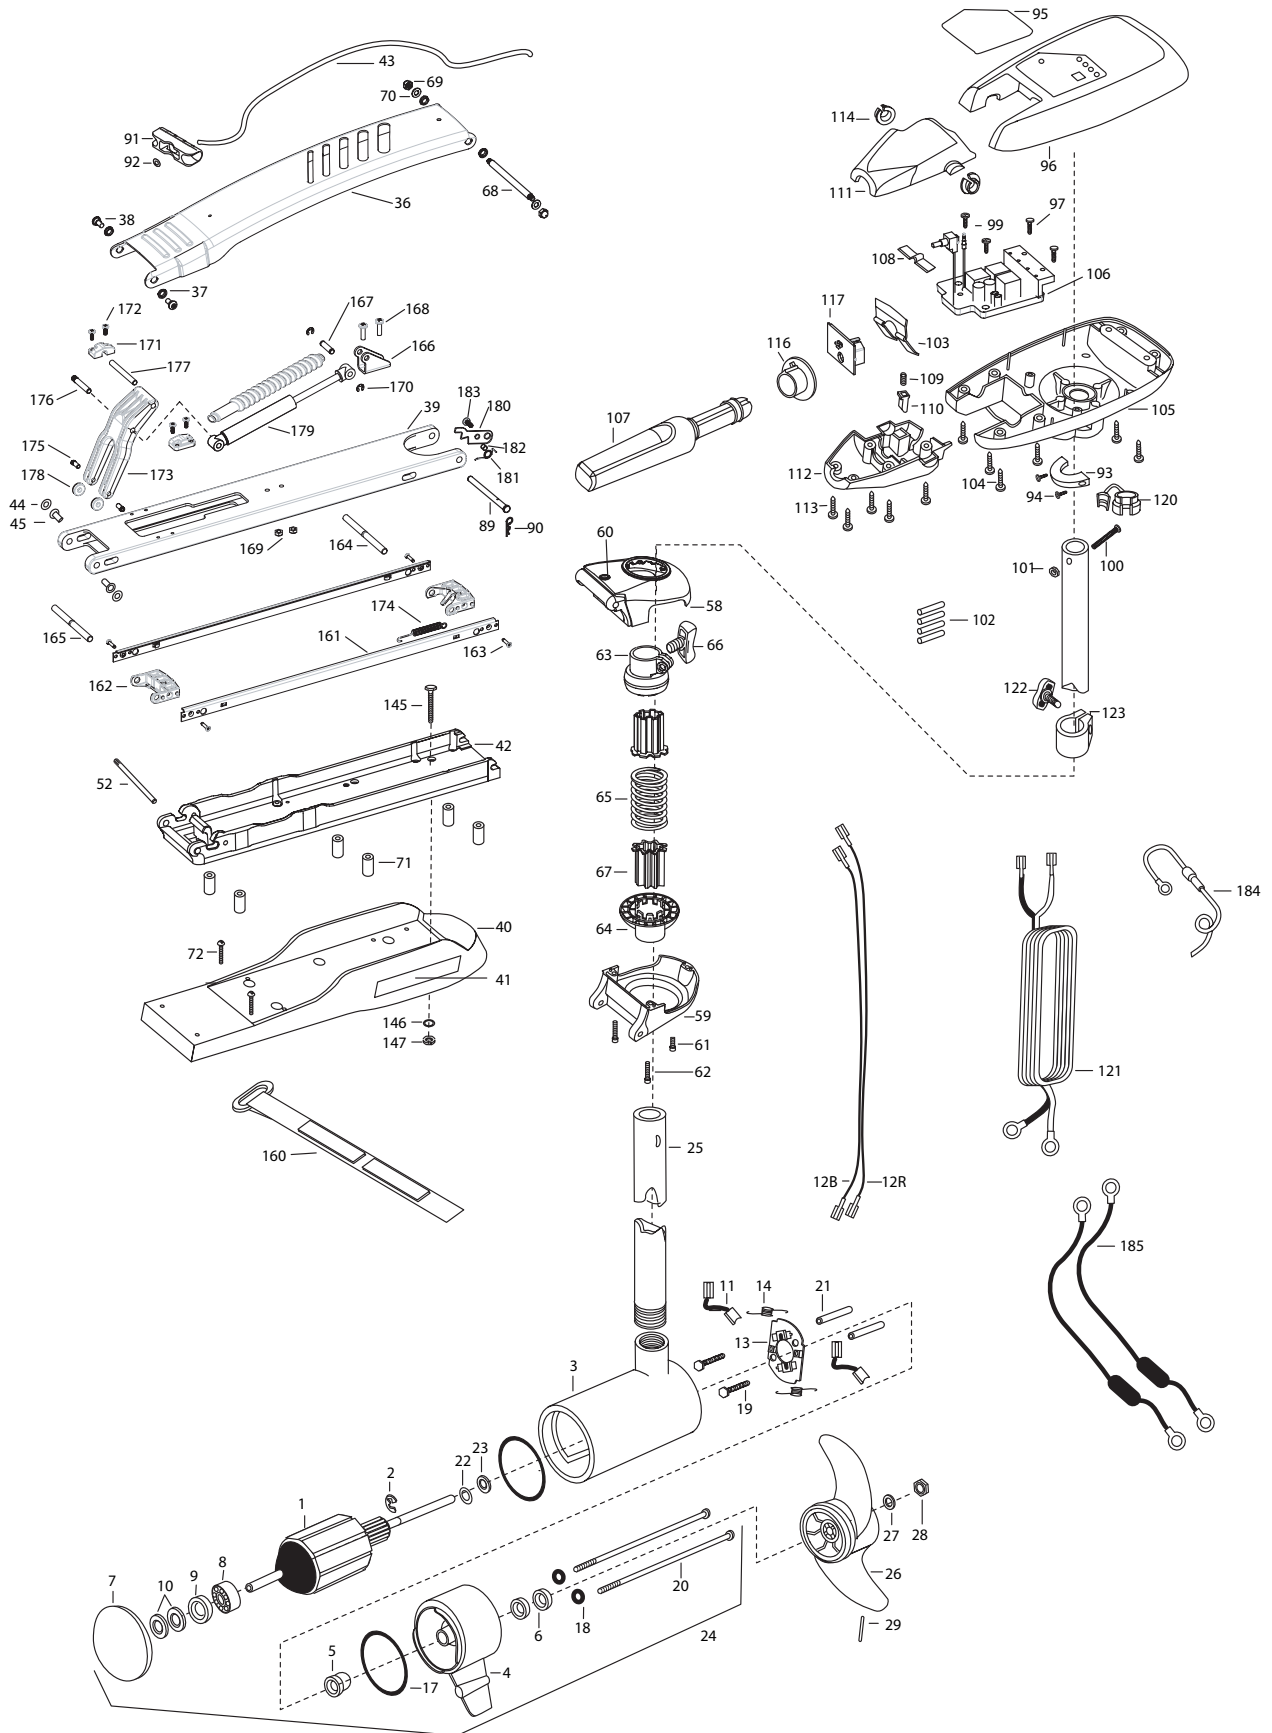

RT PRO 101
101 lbs Thrust
36 volt 46 amps
52" & 62" SHAFT

for use with "AH" serial numbers
3-year warranty from the date of purchase

1	2-100-216	ARMATURE ASSEMBLY 36V 4"	58	2772318	BRACKET BASE TOP/EYELET ASSEMBLY	*146	2261713	WASHER-1/4 FLAT S/S [6.EA]
2	788-040	RETAINING RING	59	2991772	BRKT BOTTOM/BEARING SW ASSEMBLY	*147	2263103	NUT-1/4-20 NYLOCK-JAM [6.EA]
3	2-200-310	CENTER HOUSING ASSEMBLY 4.0 TXT	60	2772352	EYELET KIT -ROPE	160	2263804	STRAP - VELCRO 30.5"
4	2-300-340	BRUSH END HOUSING ASSEMBLY	61	2263422	SCREW 5/16-18 X 1 SHCS SS	161	2263615	TIE RAIL LONG [2 EA.]
5	144-017	BEARING- FLANGE (SERVICE ONLY)	62	2263424	SCREW 5/16-18 X 2-1/2 SHCS [2.EA]		2263610	TIE RAIL SHORT [2 EA.]
6	880-025	SEAL [2.EA]	63	2261525	SPRING-SLEEVE UPPER	162	2262645	LATCH PIN HOLDER [2 EA.]
7	421-376R	PLAIN END HOUSING ASSEMBLY	64	2261535	SPRING SLEEVE, LOWER	163	2263456	SCREW #8 - 3/4" BTFH SS [4 EA.]
8	140-010	BALL BEARING	65	2262705	SPRING, BOWGUARD, HC	164	2262661	LATCH PIN, GROOVED FRONT SS
9	990-045	THRUST SPACER	66	2011366	SCREW-COLLAR SS	165	2262663	LATCH PIN, GROOVED REAR SS
10	992-010	SPRING WASHER [2.EA]	67	2264702	INSERT-TUBE [2 EA.]	166	2261990	BRACKET, CYLINDER FRONT
11	186-094	BRUSH [2.EA]	68	2262604	PIN- THREADED SS	167	2262665	PIN, 2 E-CLIP, SS
12B	640-018	LEADWIRE-BLACK 10 AWG 62 1/2"	69	2223100	NUT - NYLOC SS [2.EA]	168	2332104	SCREW 1/4-20 X 5/8" PH SS [2 EA.]
12R	640-123	LEADWIRE-RED 10 AWG 64"	70	2261722	WASHER SS [2.EA]	169	2073100	1/4-20" NUT SS [2 EA.]
13	738-004	BRUSH PLATE 4"	■	2994832	BAG ASSEMBLY	170	2263006	E-CLIP [2 EA.]
14	975-041	SPRING- TORSION [2.EA]	*71	2261505	SPACER, MOTOR REST [6.EA]	171	2261995	BRACKET REAR [2 EA.]
17	701-009	O-RING —THRU BOLT [2.EA]	*72	2263434	SCREW, 8-18 X 1 PPH SS [2.EA]	172	2223454	SCREW #10-32 X 1/2" PH SS [4 EA.]
18	701-043	O-RING [2.EA]	89	2262606	PIN- CLEVIS SS	173	2261545	YOKE-GAS ASSIST
19	830-027	SCREW -SELF THREAD 10-32X2 1/4" [2.EA]	90	2260806	SPRING CLIP SS	174	2262722	SPRING EXTENSION
20	830-096	THRU BOLT 12-24X11.56 [2.EA]	91	2150400	PULL-GRIP	175	2262635	PIN ROLLER SS [2 EA.]
21	973-025	SPACER- BRUSH PLATE [2.EA]	92	2151700	WASHER-EYE SHAFT .562 OD	176	2262667	PIN-KNURLED SS
22	990-051	WASHER- STEEL	93	2061517	COLLAR- CTRL BOX SW WHITE	177	2262669	PIN-YOKE PIVOT SS
23	990-052	WASHER- NYLATRON	94	2263434	SCREW, 8-18 X 1 PPH SS [2.EA]	178	2262320	ROLLER YOKE [2 EA.]
24	2316288	MOTOR ASSEMBLY 36V 4" VARS 52"/62" WHITE	95	2195651	DECAL- COVER RT101 PRO /B/HC	179	2998431	CYLINDER/SHOCK BOOT ASSEMBLY 62"
25	2032085	TUBE COMP. WHITE 62"	96	2300219	COVER- CONTROL BOX RIPTIDE WHITE		2998429	CYLINDER /SHOCK BOOT ASSEMBLY 52"
	2032034	TUBE COMP. WHITE 52"	97	2301310	SCREW- #8-18 X1/2 SS [2.EA]	180	2262670	LATCH PIN STOP LEVER
■	1378132	PROPELLER KIT	99	2372100	SCREW- #8-18X5/8 THD SS [2.EA]	181	2262723	SPRING, MAXXUM PRO
26	2331160	PROPELLER W.WEDGE 2	100	2263406	SCREW- #10-24 2 SS	182	2301700	SPACER-RELEASE LEVER BRASS
27	2091701	WASHER-PROP LARGE	101	2333101	NUT- HEX #10-24 UNC NYLOCK SS	183	2332104	SCREW 1/4-20 X 5/8" SS
28	2198401	ANODE	102	2305401	SHRINK TUBE- .374 X 1.50 [4 EA.]	184	2998200	CIRCUIT BREAKER ASSEMBLY
29	2262658	PIN-DRIVE SS	103	2302743	SPRING- DETENT (HANDLE-TILT)	185	2340610	CONNECTOR CABLE [2 EA.]
■	2991745	MOUNT,BOW ASSEMBLY, SW 62"	104	2303412	SCREW- #6-20 X 5/8 SELF TAP [5.EA]			
	2991744	MOUNT,BOW ASSEMBLY, SW 52"	105	2062596	CONTROL BOX- SW WHT			
36	2264256	ARM UPPER-SW LONG 62"	106	2184001	CONTROL BOARD ASSEMBLY 24/36V			
	2264251	ARM UPPER-SW STD. 52"	107	2990915	HANDLE ASSEMBLY W/O U- JOINT			
37	2293501	BUSHING, STAINLESS STEEL [4.EA]	108	2302742	SPRING- DETENT (OFF) SS			
38	2263500	BOLT, SHOULDER MAXXUM [2.EA]	109	2302745	SPRING- RELEASE BUTTON SS			
39	2264336	ARM-LOWER GAS ASSIST,LG,SW, 62"	110	2303720	RELEASE BUTTON- HANDLE			
	2264331	ARM-LOWER GAS ASSIST, STD, SW, 52"	111	2060411	HANDLE TOP HALF- MAXIMIZE			
40	2263915	MOTOR REST LONG MAXXUM RT PRO 62"	112	2060415	HANDLE LOWER HALF			
	2263914	MOTOR REST STD. MAXXUM RT PRO 52"	113	2303412	SCREW - 6-20 X 5/8 SELF TAP [5.EA]			
41	2195530	DECAL-MAXXUM RT PRO.MOTOR REST [2.EA]	114	2060005	BEARING- HANDLE PIVOT [2.EA]			
42	2993982	BOWPLATE- SW LG MACH/INSERT, 62"	116	2992852	ACTUATOR- CAM			
	2993983	BOWPLATE - SW STD. MACH/INSERT 52"	117	2184020	POT ADAPTER			
43	2251601	ROPE 40" MAXXUM MOUNT	120	2052900	STRAIN RELIEF- C.CORD/C			
44	2261708	WASHER-3/8X1/2X.010 SS [2.EA] [62" MODELS ONLY]	121	2090650	LEADWIRE- 10 GA (RINGS)			
			122	2011366	SCREW- COLLAR/NEW KNOB SS			
45	2236000	BEARING NYLINER- [2.EA]	123	2031520	COLLAR- DEPTH (W/O INSERT)			
52	2260505	HINGE-PIN HEADLESS SS	■	2994830	BAG ASSEMBLY-MAXXUM			
■	2991764	BOWGUARD ASSEMBLY-HAND CTRL, 52/62	*145	2263431	SCREW 1/4-20 X 3.5 PPH [6.EA]			