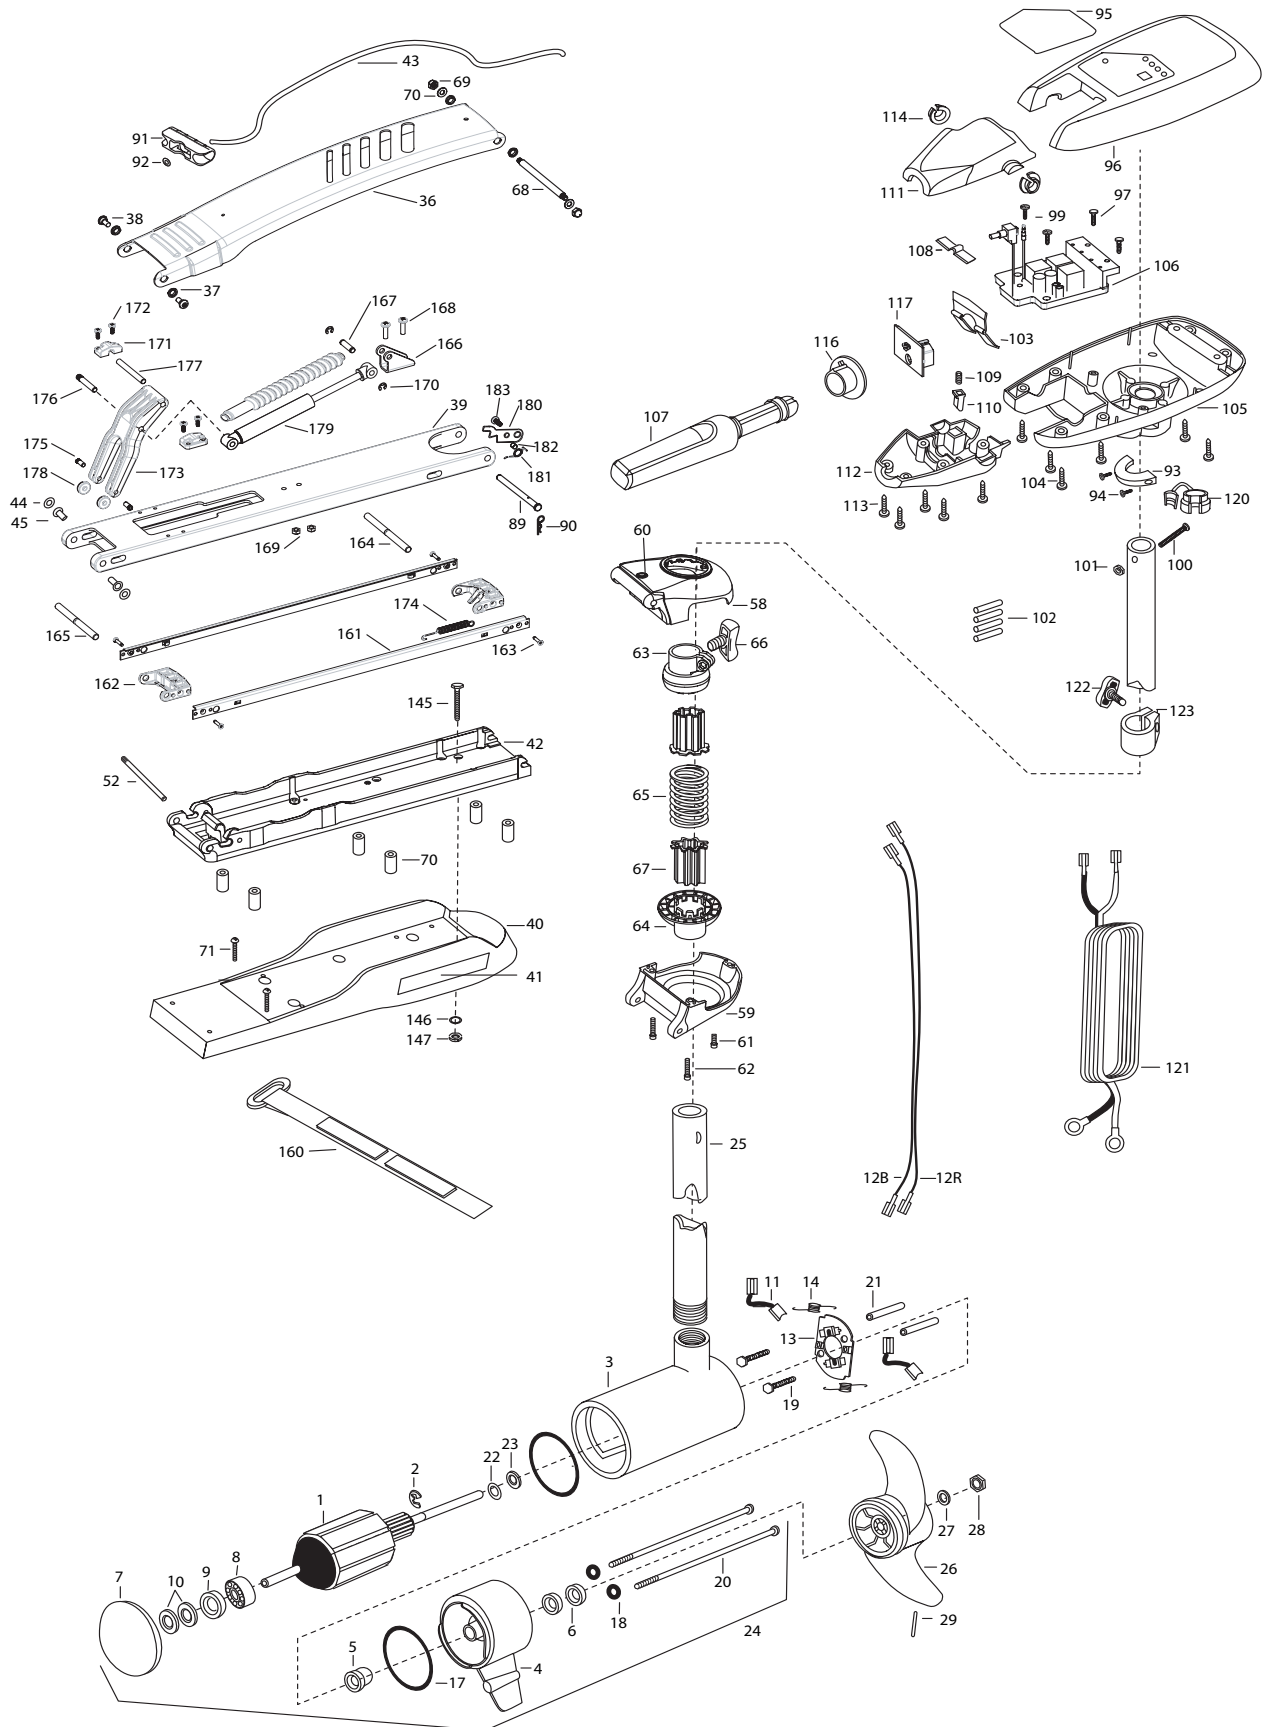

RT PRO 80
80 lbs Thrust
24 volt 56 amps
52" & 62" SHAFT

for use with "AH" serial numbers
3-year warranty from the date of purchase

1	2-100-214	ARMATURE ASSEMBLY 24V 4"	58	2772318	BRACKET BASE TOP/EYELET ASSEMBLY	*146	2261713	WASHER-1/4 FLAT S/S [6.EA]
2	788-040	RETAINING RING	59	2991772	BRKT BOTTOM/BEARING SW ASSEMBLY	*147	2263103	NUT-1/4-20 NYLOCK-JAM [6.EA]
3	2-200-397	CENTER HOUSING ASSEMBLY 4.0 TXT	60	2772352	EYELET KIT -ROPE	160	2263804	STRAP - VELCRO 30.5"
4	2-300-340	BRUSH END HOUSING ASSEMBLY	61	2263422	SCREW 5/16-18 X 1 SHCS SS	161	2263615	TIE RAIL LONG [2 EA.]
5	144-017	BEARING- FLANGE (SERVICE ONLY)	62	2263424	SCREW 5/16-18 X 2-1/2 SHCS [2.EA]		2263610	TIE RAIL SHORT [2 EA.]
6	880-025	SEAL [2.EA]	63	2261525	SPRING-SLEEVE UPPER	162	2262645	LATCH PIN HOLDER [2 EA.]
7	421-376R	PLAIN END HOUSING ASSEMBLY	64	2261535	SPRING SLEEVE, LOWER	163	2263456	SCREW #8 - 3/4" BTFH SS [4 EA.]
8	140-010	BALL BEARING	65	2262705	SPRING, BOWGUARD, HC	164	2262661	LATCH PIN, GROOVED FRONT SS
9	990-045	THRUST SPACER	66	2011366	SCREW-COLLAR SS	165	2262663	LATCH PIN, GROOVED REAR SS
10	992-010	SPRING WASHER [2.EA]	67	2264702	INSERT-TUBE [2 EA.]	166	2261990	BRACKET, CYLINDER FRONT
11	186-094	BRUSH [2.EA]	68	2262604	PIN- THREADED SS	167	2262665	PIN, 2 E-CLIPS, SS
12B	640-017	LEADWIRE-BLACK 10 AWG 61"	69	2223100	NUT - NYLOC SS [2.EA]	168	2332104	SCREW 1/4-20 X 5/8" PH SS [2 EA.]
12R	640-121	LEADWIRE-RED 10 AWG 62 1/2"	70	2261722	WASHER SS [2.EA]	169	2073100	1/4-20" NUT SS [2 EA.]
13	738-004	BRUSH PLATE 4"	■	2994832	BAG ASSEMBLY	170	2263006	E-CLIP [2 EA.]
14	975-041	SPRING- TORSION [2.EA]	*70	2261505	SPACER, MOTOR REST [6.EA]	171	2261995	BRACKET REAR [2 EA.]
17	701-009	O-RING —THRU BOLT [2.EA]	*71	2263434	SCREW, 8-18 X 1 PPH SS [2.EA]	172	2223454	SCREW #10-32 X 1/2" PH SS [4 EA.]
18	701-043	O-RING [2.EA]	89	2262606	PIN- CLEVIS SS	173	2261545	YOKE-GAS ASSIST
19	830-027	SCREW -SELF THREAD 10-32X2 1/4" [2.EA]	90	2260806	SPRING CLIP SS	174	2262722	SPRING EXTENSION
20	830-094	THRU BOLT 12-24X10.31 [2.EA]	91	2150400	PULL-GRIP	175	2262635	PIN ROLLER SS [2 EA.]
21	973-025	SPACER- BRUSH PLATE [2.EA]	92	2151700	WASHER-EYE SHAFT .562 OD	176	2262667	PIN-KNURLED SS
22	990-051	WASHER- STEEL	93	2061517	COLLAR- CTRL BOX SW WHITE	177	2262669	PIN-YOKE PIVOT SS
23	990-052	WASHER- NYLATRON	94	2263434	SCREW, 8-18 X 1 PPH SS [2.EA]	178	2262320	ROLLER YOKE [2 EA.]
24	2316224	MOTOR ASSEMBLY 24V 4" VARS 52"/62" WHITE	95	2195650	DECAL- COVER RT80 PRO /B/HC	179	2998431	CYLINDER/SHOCK BOOT ASSEMBLY 62"
25	2032085	TUBE COMP. WHITE 62"	96	2300219	COVER- CONTROL BOX RIPTIDE WHITE		2998429	CYLINDER /SHOCK BOOT ASSEMBLY 52"
	2032034	TUBE COMP. WHITE 52"	97	2301310	SCREW- #8-18 X1/2 SS [2.EA]	180	2262670	LATCH PIN STOP LEVER
■	1378132	PROPELLER KIT	99	2372100	SCREW- #8-18X5/8 THD SS [2.EA]	181	2262723	SPRING, MAXXUM PRO
26	2331160	PROPELLER W.WEDGE 2	100	2263406	SCREW- #10-24 2 SS	182	2301700	SPACER-RELEASE LEVER BRASS
27	2091701	WASHER-PROP LARGE	101	2333101	NUT- HEX #10-24 UNC NYLOCK SS	183	2332104	SCREW 1/4-20 X 5/8" SS
28	2198401	ANODE	102	2305401	SHRINK TUBE- .374 X 1.50 [4 EA.]			
29	2262658	PIN-DRIVE SS	103	2302743	SPRING- DETENT (HANDLE-TILT)			
■	2991745	MOUNT,BOW ASSEMBLY, SW 62"	104	2303412	SCREW- #6-20 X 5/8 SELF TAP [5.EA]			
	2991744	MOUNT,BOW ASSEMBLY, SW 52"	105	2062596	CONTROL BOX- SW WHT			
36	2264256	ARM UPPER-SW LONG 62"	106	2184001	CONTROL BOARD ASSEMBLY 24/36V			
	2264251	ARM UPPER-SW STD. 52"	107	2990915	HANDLE ASSEMBLY W/O U- JOINT			
37	2293501	BUSHING, STAINLESS STEEL [4.EA]	108	2302742	SPRING- DETENT (OFF) SS			
38	2263500	BOLT, SHOULDER MAXXUM [2.EA]	109	2302745	SPRING- RELEASE BUTTON SS			
39	2264336	ARM-LOWER GAS ASSIST,LG,SW, 62"	110	2303720	RELEASE BUTTON- HANDLE			
	2264331	ARM-LOWER GAS ASSIST, STD, SW, 52"	111	2060411	HANDLE TOP HALF- MAXIMIZE			
40	2263915	MOTOR REST LONG MAXXUM RT PRO 62"	112	2060415	HANDLE LOWER HALF			
	2263914	MOTOR REST STD. MAXXUM RT PRO 52"	113	2303412	SCREW - 6-20 X 5/8 SELF TAP [5.EA]			
41	2195530	DECAL-MAXXUM RT PRO.MOTOR REST [2.EA]	114	2060005	BEARING- HANDLE PIVOT [2.EA]			
42	2993982	BOWPLATE- SW LG MACH/INSERT, 62"	116	2992852	ACTUATOR- CAM			
	2993983	BOWPLATE - SW STD. MACH/INSERT 52"	117	2184020	POT ADAPTER			
43	2251601	ROPE 40" MAXXUM MOUNT	120	2052900	STRAIN RELIEF- C.CORD/C			
44	2261708	WASHER-3/8X1/2X.010 SS [2.EA] [62" MODELS ONLY]	121	2090650	LEADWIRE- 10 GA (RINGS)			
			122	2011366	SCREW- COLLAR/NEW KNOB SS			
45	2236000	BEARING NYLINER- [2.EA]	123	2031520	COLLAR- DEPTH (W/O INSERT)			
52	2260505	HINGE-PIN HEADLESS SS	■	2994830	BAG ASSEMBLY-MAXXUM			
■	2991764	BOWGUARD ASSEMBLY-HAND CTRL, 52/62	*145	2263431	SCREW 1/4-20 X 3.5 PPH [6.EA]			