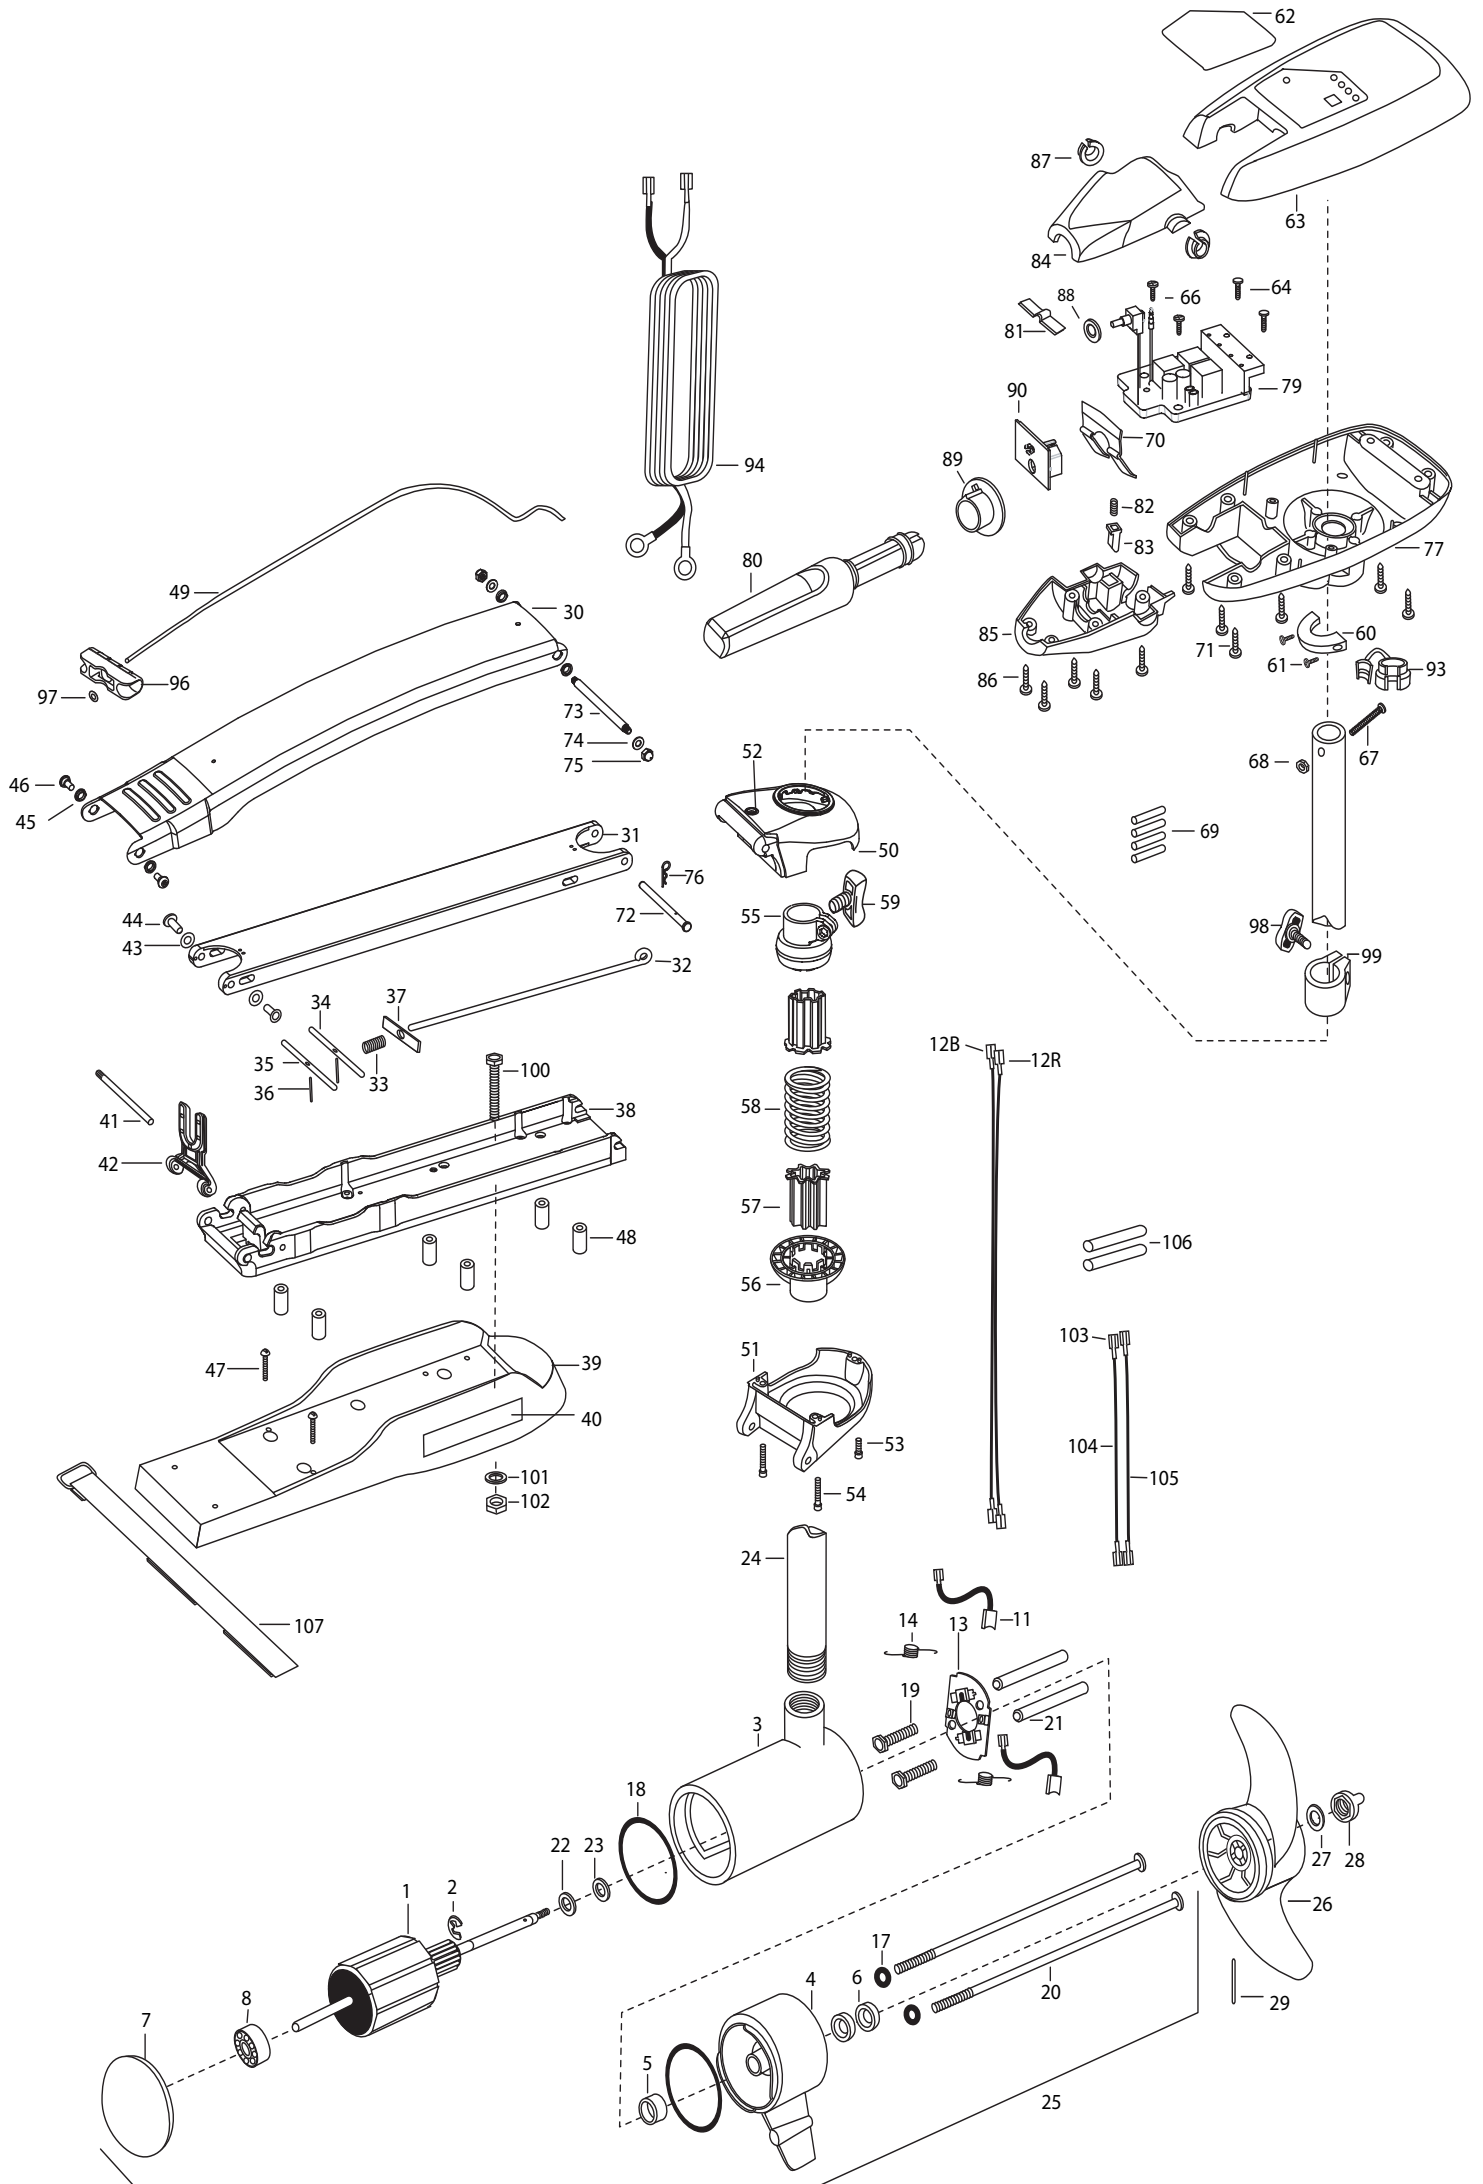

RT 80 SM (with BowGuard 360)
80 LBS THRUST
24 VOLT 56 AMPS
52" or 62" SHAFT

for use with "AH" serial numbers
3-year warranty from the date of purchase

1	2-100-214	ARMATURE ASSEMBLY 24V 4.0 74#	36	2152610	SPRING- PIN LOCKBAR [2.EA]	73	2262604	PIN - BWGRD UPPER THREADED SS
2	788-040	RETAINING RING	37	2262703	SPRING STOP MAXXUM	74	2261722	WASHER- FLAT 5.16-18 SS [2.EA]
3	2-200-397	CENTER HOUSING ASSEMBLY 4.0 MAGNE	38	2993982	BOWPLATE/INSERT LONG, SW- 62"	75	2223100	NUT- TENSION 5/16 [2.EA]
4	2-300-340	BRUSH END HOUSING ASSEMBLY 4.0 SW		2993983	BOWPLATE/INSERT STD, SW- 52"	76	2260806	CLIP- HAIR SPRING
5	144-017	BEARING- FLANGE	39	2263915	MOTOR REST LONG-MAXXUM WHITE - 62"	77	2062596	CONTROL BOX- SW WHT
6	880-025	SEAL [2.EA]		2263914	MOTOR REST STD- MAXXUM WHITE - 52"	79	2184003	CONTROL BOARD ASSEMBLY 24/36V
7	421-360	PLAIN END HOUSING ASSEMBLY 4.0	40	2065676	DECAL- MOTOR REST RT W [2.EA]	80	2990915	HANDLE ASSEMBLY W/O U- JOINT
8	140-010	BALL BEARING	41	2260505	PIN- HINGE (HEADLESS) SS	81	2302742	SPRING- DETENT (OFF) SS
9	990-045	THRUST SPACER	42	2293811	YOKE- MAX MOUNT- POLYPROPYLENE	82	2302745	SPRING- RELEASE BUTTON SS
10	992-010	SPRING WASHER [2.EA]	43	2261708	WASHER- 3/8 X 1/2 X .010 SS [2.EA]	83	2303720	RELEASE BUTTON- HANDLE
11	186-094	BRUSH 4" W/TERMINAL [2.EA]	44	2267318	BEARING- NYLINER [2.EA]	84	2060411	HANDLE TOP HALF- MAXIMIZE
12B	640-017	BRUSH WIRE 10 AWG- BLACK 61	45	2293501	BUSHING- STAINLESS STEEL [4.EA]	85	2060415	HANDLE LOWER HALF
12R	640-121	BRUSH WIRE 10 AWG- RED 62.5	46	2263500	BOLT- SHOULDER (MAXXUM) [2.EA]	86	2303412	SCREW - 6-20 X 5/8 SELF TAP [5.EA]
13	738-004	BRUSH PLATE- 4" TERMINAL	47	2263434	SCREW- #8-18X1 PPH SS [2.EA] --52"	87	2060005	BEARING- HANDLE PIVOT [2.EA]
14	975-041	SPRING- TORSION [2.EA]	48	2261505	SPACER- MOTOR REST [6.EA] --52"	89	2992852	ACTUATOR- CAM
17	701-009	O-RING- THRU BOLT [2.EA]	49	2251601	ROPE- 40", MAXXUM MOUNT	90	2184020	POT ADAPTER
18	701-043	O-RING [2.EA]	■	2994833	BAG ASSEMBLY, MAX STABILIZER KIT - 62"	93	2052900	STRAIN RELIEF- C.CORD/C
19	830-027	SCREW- SELF-THREAD 10-32 X 2 [2.EA]	■	2991764	BOWGUARD ASSEMBLY SW WHT HCT	94	2090650	LEADWIRE- 10 GA (RINGS)
20	830-094	THRU BOLT- 12-24 X 10.31 [2.EA]	50	2772318	BRACKET BASE TOP/EYELET ASSMBLY WHT	96	2150400	PULL- GRIP
21	973-025	SPACER- BRUSH PLATE [2.EA]	51	2991772	BRACKET BOTTOM/BEARING ASSMBLY WHT	97	2151700	WASHER- EYE SHAFT (.562 OD)
22	990-051	WASHER- STEEL THRUST	52	2772352	EYELET KIT -ROPE	98	2011366	SCREW- COLLAR/NEW KNOB SS
23	990-052	WASHER- NYLATRON	53	2263422	SCREW 5/16-18 X 1" SHCS SS	99	2031520	COLLAR- DEPTH (W/O INSERT)
24	2032085	TUBE- COMPOSITE - WHT - 62"	54	2263424	SCREW 5/16-18 X 2-1/2" SHCS SS [2.EA]	■	2994832	BAG ASSEMBLY- MAX- 62"
	2032034	TUBE- COMPOSITE- WHT - 52"	■	2884701	SLEEVE/INSERT KIT	■	2994830	BAG ASSEMBLY- MAXXUM
25	2316224	MOTOR ASSEMBLY 24V 4 VARS SW 74W	55	2261525	SPRING- SLEEVE, UPPER	*100	2263431	SCREW- 1/4-20 X 3.5 PPH [6.EA]
■	1378132	PROPELLER KIT	56	2261535	SPRING- SLEEVE, LOWER	*101	2261713	WASHER- 1/4 FLAT SS [6.EA]
26	2331160	PROPELLER- W/WEDGE 2	57	2264702	INSERT- TUBE (2 PER) B.MNT	*102	2263103	NUT- 1/4-20 NYLOCK JAM SS [6.EA]
27	2091701	WASHER (LARGE)	58	2262705	SPRING- BOWGUARD, SS	103	2030710	CONNECTOR BUTT- 62" [2.EA]
28	2198401	ANODE-ZINC 4.0 LWR UNIT	59	2011366	SCREW- COLLAR/NEW KNOB SS	104	2030317	WIRE EXTENSION- 18" RED - 62"
29	2262658	PIN- DRIVE SS	60	2061517	COLLAR- CTRL BOX SW WHITE	105	2030316	WIRE EXTENSION- 18" BLACK - 62"
■	2771844	MOUNT, BOW ASMB, SW LONG - 62" W/BG	61	2263434	SCREW- #8X1" PPH TYPE 25 SS	106	2305401	SHRINK TUBE- .374 X 1 1/2"-62" [2 EA]
	2771843	MOUNT, BOW ASMB, SW STD - 52" W/BG	62	2095684	DECAL- COVER RT80/B/HC	107	2994941	STABILIZER KIT
30	2264249	ARM UPPER- SW LNG WHT - 62"	63	2300219	COVER- CONTROL BOX RIPTIDE WHITE			
	2264244	ARM UPPER- SW STD WHT- 52"	64	2223430	SCREW- #8-18 X 7/8 SS [2.EA]			
31	2994320	ARM- LOWER ASSEMBLY LG WHT SW- 62"	66	2223430	SCREW- #8-18 X 7/8 SS [2.EA]			
	2994310	ARM- LOWER ASSEMBLY STD WHT SW-52"	67	2263406	SCREW- #10-24 ZP 2 SS			
32	2153605	EYE SHAFT- 2LOCKBAR LONG SS- 62"	68	2333101	NUT- HEX #10-24 UNC NYLOCK SS			
	2153603	EYE SHAFT- 2LOCKBAR STD SS - 52"	69	2305401	SHRINK TUBE- .374 X 1.50 [4 EA.]			
33	2152701	SPRING- LOCKBAR SS	70	2302743	SPRING- DETENT (HANDLE-TILT)			
34	2233601	LOCKBAR SS	71	2303412	SCREW- #6-20 X 5/8 SELF TAP [6.EA]			
35	2233603	LOCKBAR- REAR- SS	72	2262606	PIN- CLEVIS SS MAXXUM BWGRD			