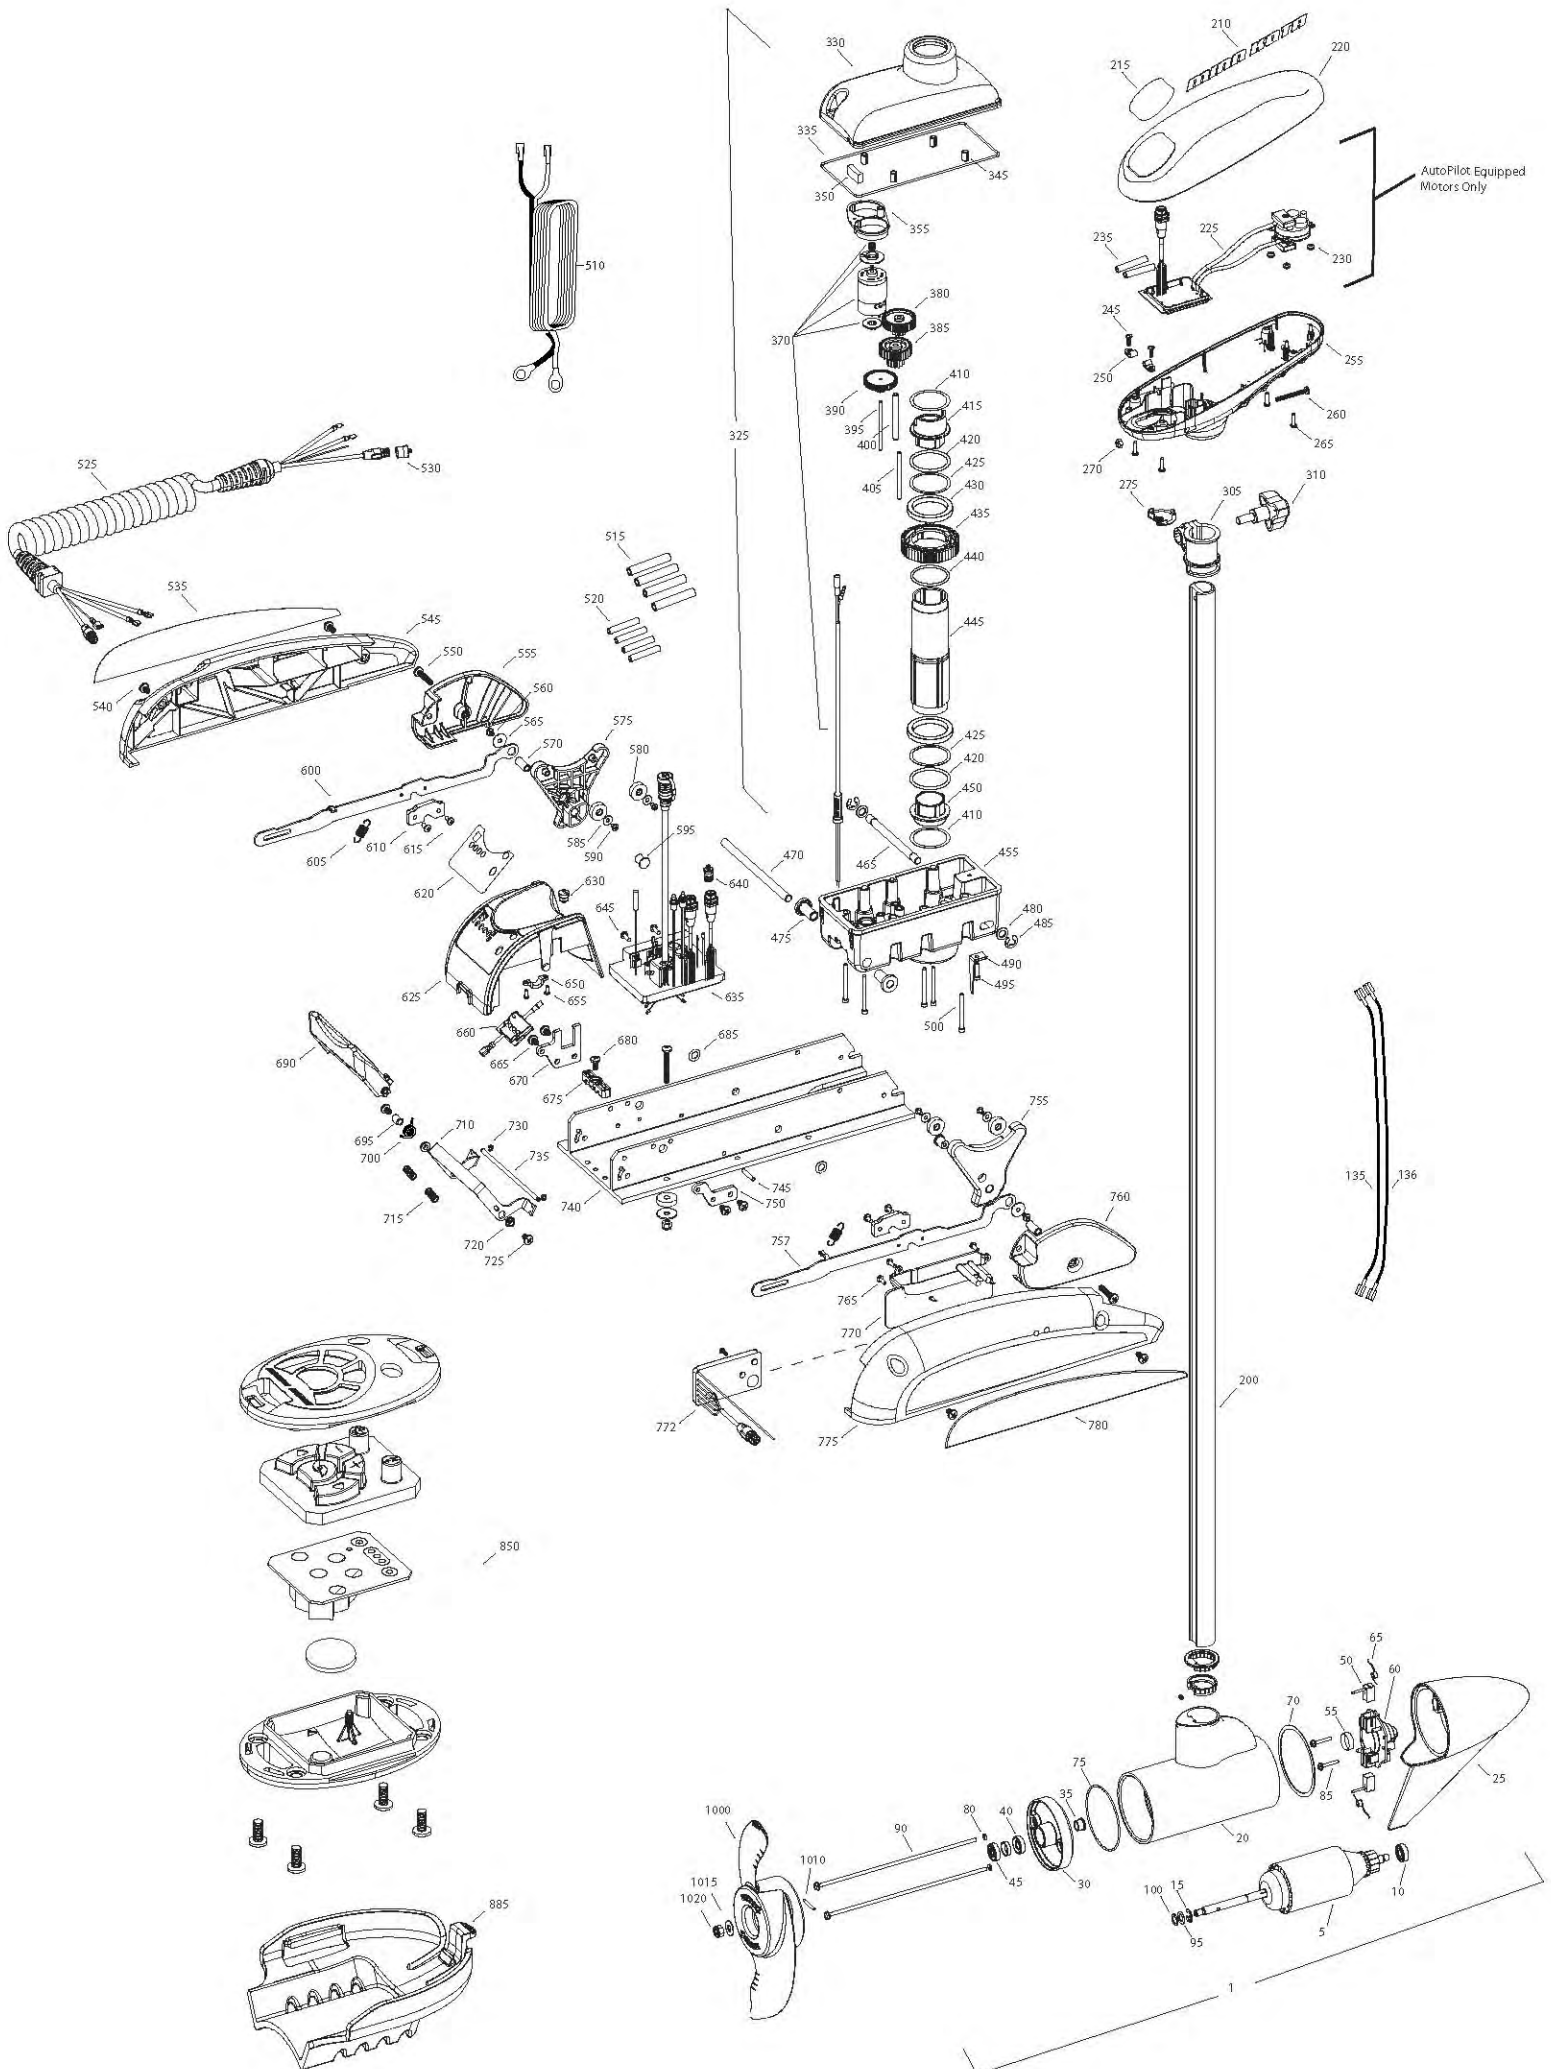

RT 55 ST
55 LBS THRUST
12 VOLT 50 AMPS
48" SHAFT

for use with "AH" serial numbers
3-year warranty from the date of purchase

Item	P/N	Description	Qty	Item	P/N	Description	Qty	Item	P/N	Description	Qty
1	277-9030	12V Motor 48" SW	1	385	2302250	Gear, cluster 2nd stage	1	670	2321941	Bracket, strain relief	1
5	2-100-145	Armature assembly	1	390	2302245	Gear, cluster 1st stage	1	675	2321310	Strain relief, wire	1
10	140-010	Bearing	1	395	2302610	Shaft, gear 1st stage	1	680	2323405	Screw, 1/4-20 x .5	1
15	788-015	Retaining ring	1	400	2302620	Shaft, gear 3rd stage	1	685	2333100	Speed nut, .375	2
20		Included in #200 assembly		405	2302615	Shaft, gear 2nd stage	1	690	2320216	Handle, release cover	1
25	421-350	Brush end housing assembly STD	1	410	2321704	Washer, thrust	2	695	2301700	Bushing,	1
30	2-400-337	Plain end housing assembly	1	415	2321515	Liner, output tube	1	700	2302700	Spring, release handle	1
35	144-049	Flange bearing	1	420	2324603	O-ring, 224	2	710	2320401	Handle, release SW	1
40	880-003	Seal	1	425	2321720	Shim, O-ring	2	715	2322712	Spring, release handle	2
45	880-006	Seal with shield	1	430	2327308	Bearing, ball sealed	2	720	2322604	Bushing, handle	2
50	188-036	Brush	2	435	2322200	Gear, output	1	725	2332104	Screw, 1/4-20 x .625	2
55	725-050	Paper tube	1	440	2324601	O-ring, output gear	1	730	2323000	E-clip, 3/16, SS	2
60	2302235	Brush plate assembly	1	445	2322230	Tube, output machined	1	735	2322607	Pin, follower, handle	1
65	975-040	Brush spring	2	450	2321510	Collar, drive, bottom	1	740	2321902	Base extrusion, machined	2
70	337-036	Gasket	1	455	2326507	Steering housing, Bottom	1	745	2322912	Spring pin,	2
75	701-081	O-ring, motor	1	460	2320605	Leadwire, Steering	1	750	2321951	Bracket, sideplate	1
80	701-008	O-ring, thru-bolt	2	465	2322601	Pin, latch, SS	1	755	2323910	Ramp, 3 5/8" right	1
85	830-007	Screw, 8-32	2	470	2322603	Pin, pivot, SS	1	757	2324201	Arm, release, Right	1
90	830-008	Thru-bolt	2	475	2327310	Bushing, pivot pin	2	760	2321920	Skid, right	1
95	990-067	Washer, steel	2	480	2321702	Washer, flat .375	2	765	2301310	Screw, 8-18 x .5	3
100	990-070	Washer, nylatron	2	485	2263011	E-ring .375	2	770	2370221	Cover, access, SW	1
135	640-009	Leadwire, black	1	490	2322702	Spring, latch pin	2	772	2374090	Copilot Receiver Board	1
136	640-108	Leadwire, red	1	495	2323410	Screw, 8-32 x .75	1	775	2321911	Sideplate, right, SW	1
200	2779305	Tube, composite 48" SW	1	500	2323408	Screw, 8-32 x 2	7	780	2325642	Decal, sideplate, right	1
205		Included in #200 assembly		510	2090651	Leawire, 10 ga	1				
210	2325666	Decal, cover	2	525	2991271	Coil cord	1	850	2994095	Remote assembly	1
215	2325685	Decal, ctrl box 55 RT	1	530	2320202	Cap, dust, coil cord, non-AP only	1	851		Case, cover, transmitter	1
	2325682	Decal, ctrl box 55 RT Autopilot	1	535	2325643	Decal, sideplate, left	1	860		Keypad, transmitter	1
220	2320201	Cover, ctrl box	1	540	2323405	Screw, 1/4-20	4	865		Transmitter board	1
225	2324030	Ctrl board, compass, Autopilot only	1	545	2321916	Sideplate, left	1	870		Battery, transmitter	1
230	2302960	Grommet, compass, Autopilot only	3	550	2263426	Screw, 1/4-20 x 1.25	2	875		Case, bottom, transmitter	1
235	2065400	Wire insulator	2	555	2321925	Skid, left	1	880		Screw, 4-24	4
245	2372100	Screw, 8-18 x .625	3	560	2323422	Screw, 10-24 x .375	2	885	2371990	Mount, co-Pilot	1
250	2052510	Cable clamp	3	565	2321700	Washer, #10 SS	2				
255	2322501	Ctrl box	1	570	2327306	Bushing, pivot	2	■	1378131	Propeller kit WW2	1
260	2332102	Screw, 10-24	1	575	2323915	Ramp, 3 5/8" left	1	■	2994875	Propeller bag assy	
265	2372100	Screw, 8-18 x .625	4	580	2325117	Pad, rubber rest	4	1000	2091160	Propeller WW2	1
270	2333101	Nut, 10-24	1	585	2321706	Washer, #8	4	1010	2262600	Drive pin, small	1
275	2224702	Plug, ctrl box	1	590	2323412	Screw, 8-18 x .25	4	1015	2091726	Washer, prop, small	1
305	2321500	Depth collar	1	595	2324706	Insert, ramp	2	1020	2083100	Nut, nylock, prop, small	1
310	2260901	Knob, depth collar	1	600	2324203	Arm, release, left	1		2198400		
315		Included in #200 assembly		605	2322710	Spring, extension	2	■	2994864	Mounting hardware bag assy	
320		Included in #200 assembly		610	2324211	Support block	2				
325	2997051	Steering housing	1	615	2323407	Screw, 10-32 x .375	4				
330	2326502	Steering housing top	1	620	2325651	Decal, speed control	1				
335	2324604	O-ring, case seal	1	625	2320211	Cover, speed control	1				
345	2305605	Roll pin 5/16	4	630	2322901	Strain relief	1				
350	2308601	Breather, filter	1	635	2324011	Control board, 12v	1				
355	2328610	Cradle, motor	1	640	2320203	Cap, dust, control board	1				
360	2302240	Pinion gear	1	645	2323406	Screw, 10-24 x	2				
365	2300265	Cap, motor, plastic	1	650	2321315	Holder, connector	1				
370	2307050	Motor, steering, 12V	1	655	2332103	Screw, 6-20 x .375	2				
375	2300560	Cap, spacer, plastic	1	660	2074080	Battery meter, 12v	1				
380	2302255	Gear, cluster 3rd stage	1	665	2323402	Screw, 1/4-20 x .375	4				