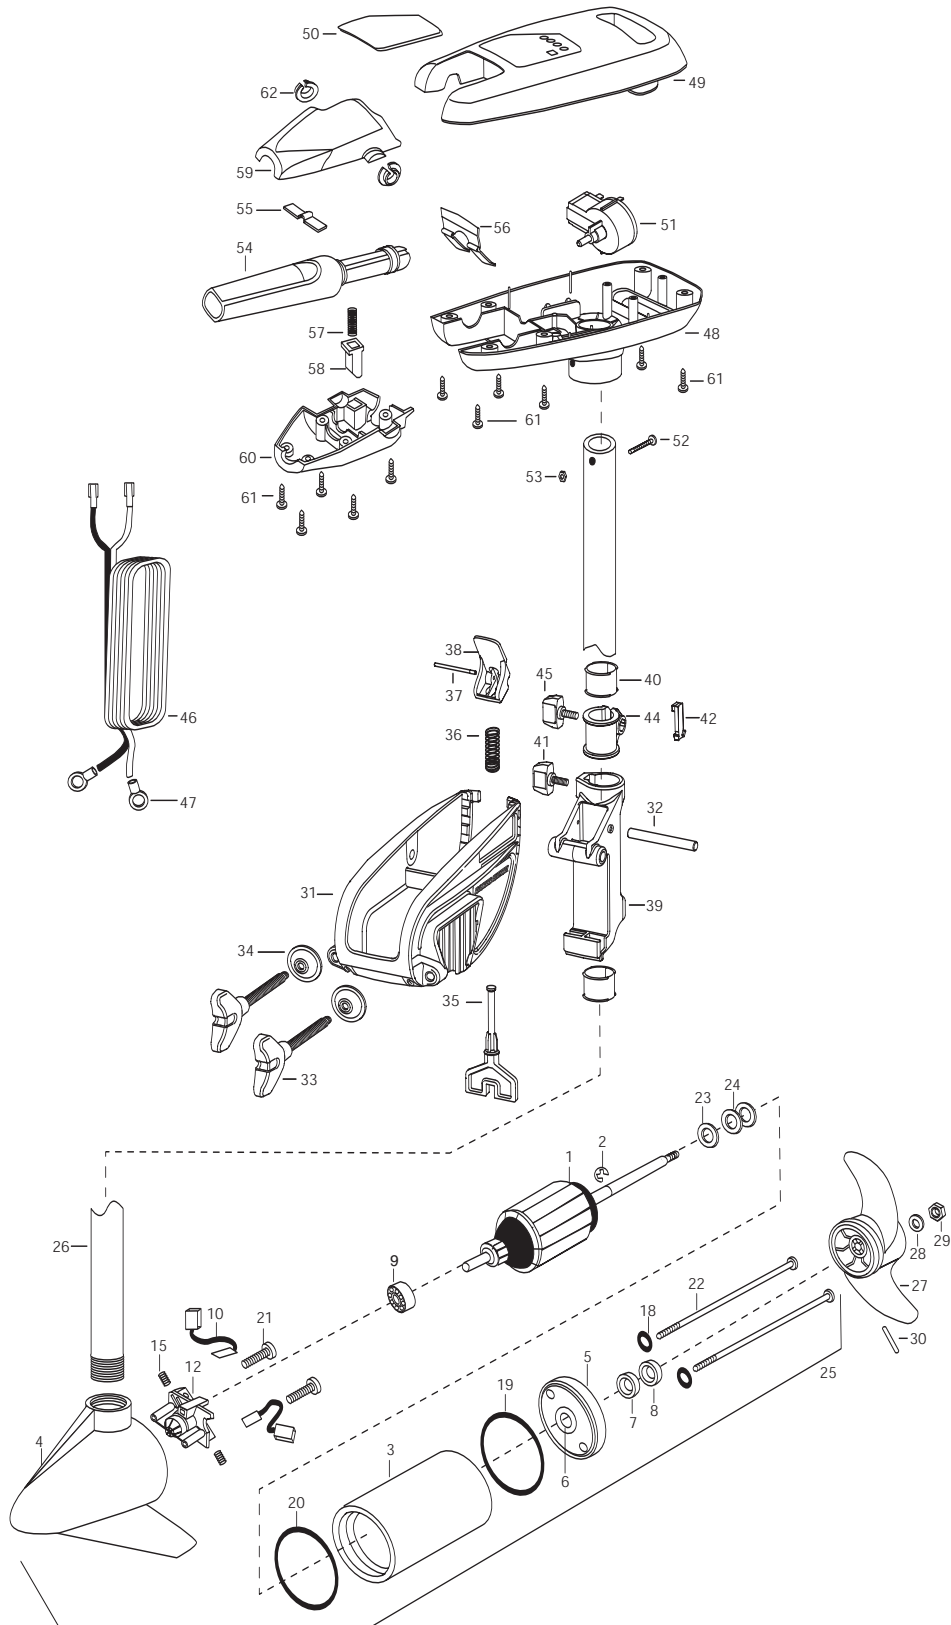

RT40 SC / t
40 LBS. THRUST
12 VOLT 42 AMPS
36" SHAFT

for use with "AH" serial numbers
3-year warranty from the date of purchase

1	2-100-201	ARM ASSEMBLY12V 3.25 40*	■	2771816	BRACKET & HINGE ASSEMBLY	55	2302742	SPRING-DETENT (OFF) SS
2	788-015	RETAINING RING	■	2771913	BRACKET ASSEMBLY	56	2302743	SPRING-DETENT HANDLE-TILT
3	2-200-079	HOUSING ASSEMBLY CENTER 3.62 WHI			(INCL- 31,33,34)	57	2302745	SPRING-RELEASE BUTTON SS
4	2-300-332	HOUSING BRUSH END 3.25 SP.CO	*31	2061910	BRACKET PLASTIC	58	2303720	RELEASE BUTTON-HANDLE
5	2-400-127	PLAIN END HOUSING 3.25	32	2060511	PIN-HINGE SS	59	2060410	HANDLE (TOP HALF)NO MAXIM
6	144-049	BEARING - FLANGE [SERVICE ONLY]	*33	2061301	SCREW-CLAMP SS [2.EA]	60	2060415	HANDLE (LOWER HALF)
7	880-003	SEAL	*34	2331700	WASHER-CLAMP SCREW [2.EA]	61	2303412	SCREW-6-20 X 5/8 [11.EA]
8	880-006	SEAL WITH SHIELD	35	2063605	T-BAR PLASTIC	62	2060005	BEARING-HANDLE PIVOT [2.EA]
9	140-010	BEARING - BALL	36	2062706	SPRING- T-BAR			
10	188-052	BRUSH ASSEMBLY [2.EA]	37	2060516	PIN- TILT LEVER			
12	738-030	BRUSH PLATE W/HOLDER 3.25	38	2067201	LEVER-TILT BLACK			
15	975-032	SPRING - COMPRESSION [2.EA]	39	2061810	HINGE-PLASTIC			
18	701-007	O-RING [2.EA]	40	2037301	BUSHING-HINGE [2.EA]			
19	701-039	O-RING MK406460	41	2011386	SCREW-TENSION/NEW KNOB SS			
20	701-041	O-RING	42	2062800	TENSION BLOCK- SNAP IN			
21	830-001	SCREW -SELF THRD 8-32X1.7 [2.EA]	44	2061520	COLLAR-DEPTH			
22	830-078	THRU BOLT 8-32 X 8.96 [2.EA]	45	2011366	SCREW-COLLAR SS [2.EA]			
23	990-067	WASHER - STEEL THRUST	46	2090600	LEADWIRE 10GA RINGS			
24	990-070	WASHER - NYLATRON [2.EA]	47	2020700	TERMINAL RING, 3/8" [2.EA]			
25	2068254	MTR ASSEMBLY 12V 3.25 5SP SW 40W	48	2062552	CONTROL BOX PLAS W/HAND WHT			
26	2032031	TUBE (COMPOSITE) 36 WHT	49	2060264	COVER-CTRL BOX RT WHT			
	■ 1378121	PROP KIT	50	2095664	DECAL-COVER (RT40/S)			
27	2061122	PROPELLER- 3.25 HUB DIA	51	2064023	SWITCH-FWD/REV 5 SP			
28	2151726	WASHER-PROP 5/16 STD SS	52	2332102	SCREW-10-24 X 1-3/4 SS			
29	2198400	ANODE- ZINC 3.25/3.62 LWR U	53	2333101	NUT-HEX NYLOC			
30	2092600	PIN-DRIVE SS	54	2990911	HANDLE ASSY-W/U-JOINT 5SPD			