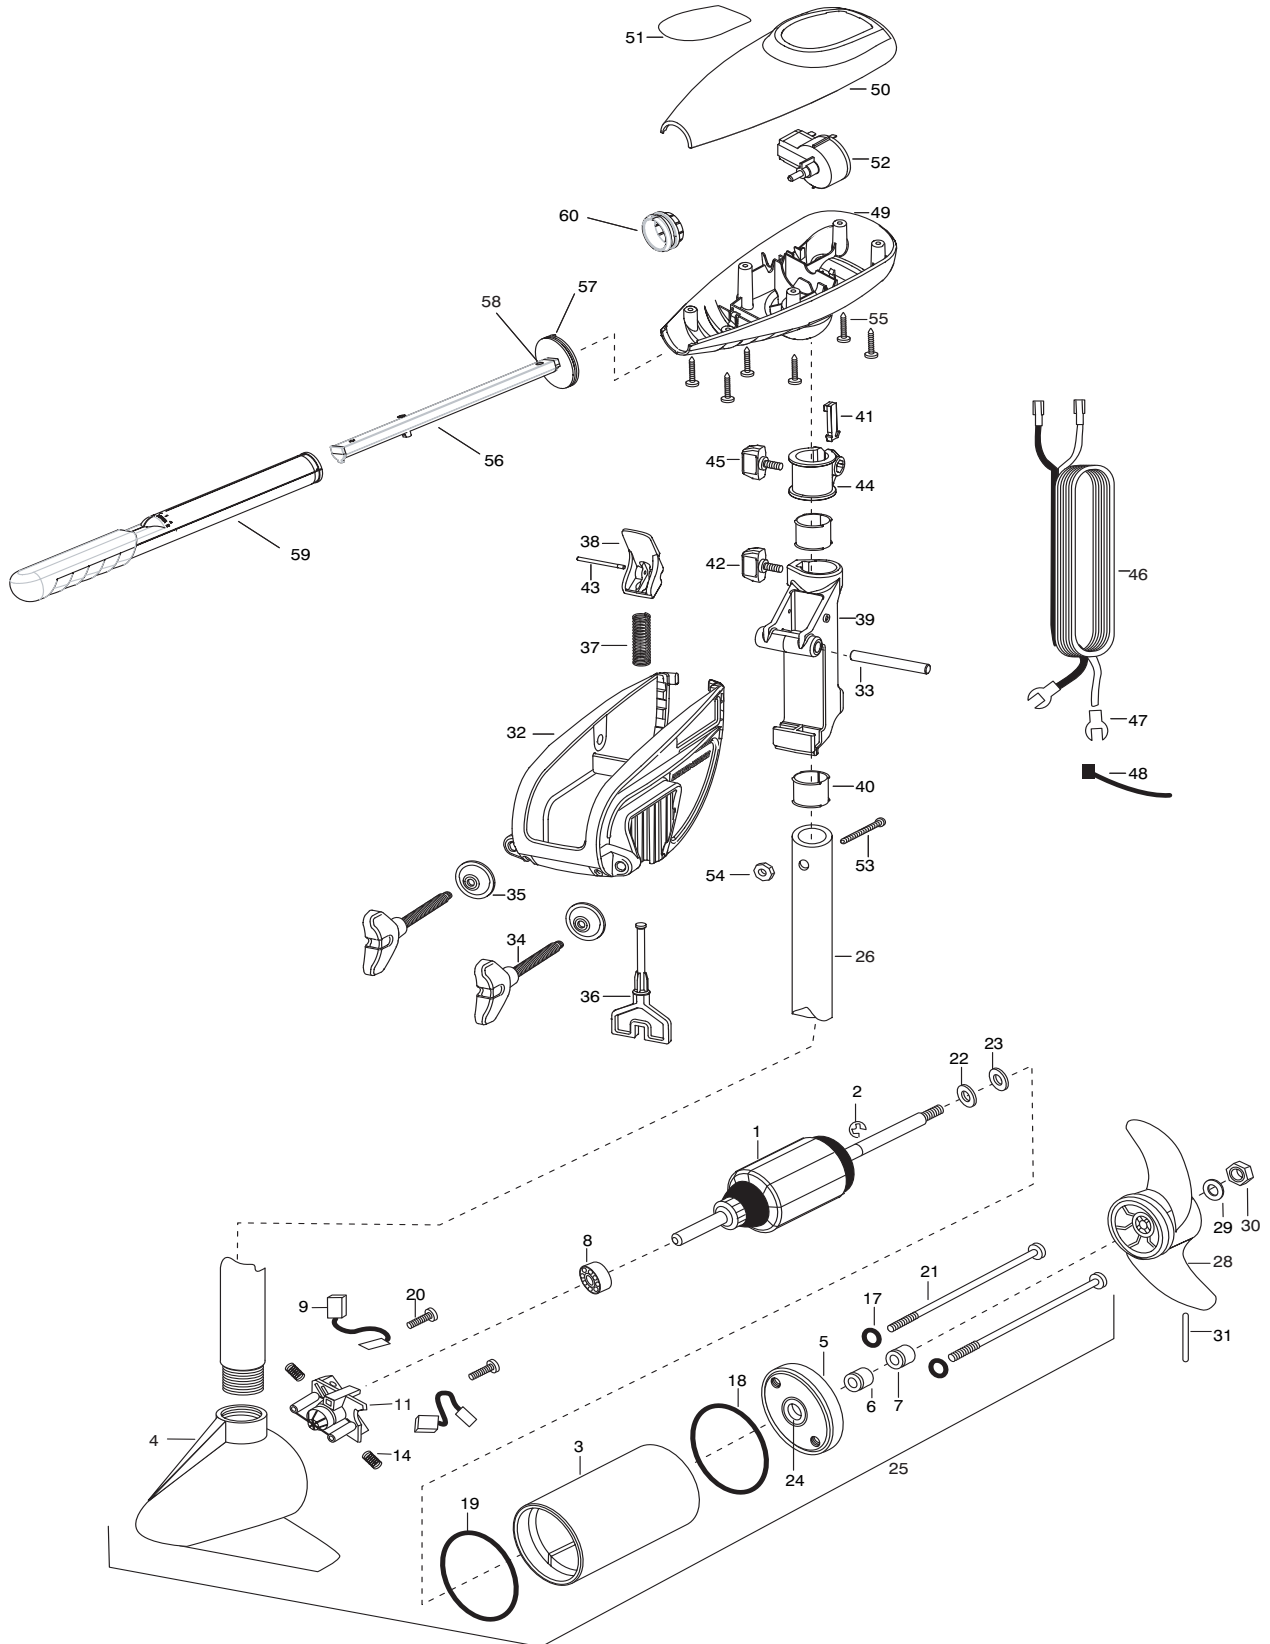

**ENDURA PRO 32**  
**32 LBS THRUST**  
**12 VOLT 32 AMPS**  
**30" SHAFT**

for use with "AH" serial numbers  
3-year warranty from the date of purchase

1	2-100-277	ARMATURE ASSEMBLY 12v 3.25	■	2771818	BRACKET & HINGE ASSEMBLY (INCLUDES- 32—43)	56	2990919	INNER HANDLE ASSEMBLY
2	788-015	RETAINING RING	■	2771910	BRACKET ASSEMBLY (INCLUDES- 32,34,35)	57	2060405	PIVOT, HANDLE
3	2-200-177	HOUSING ASSEMBLY CENTER 3.25 TXT	*32	2061910	BRACKET	58	2012102	SCREW
4	2-300-142	BRUSH END HOUSING ASSEMBLY 3.25 SP.CO	33	2060510	PIN-HINGE	59	2990929	OUTER HANDLE ASSEMBLY
5	2-400-127	PLAIN END HOUSING ASSEMBLY 3.25	*34	2061300	SCREW-CLAMP [2.EA]	60	2060009	FRONT BEARING
6	880-003	SEAL	*35	2011710	WASHER-CLAMP SCREW [2.EA]	■	2883460	SEAL AND O RING KIT
7	880-006	SEAL W/SHIELD	36	2063605	T-BAR, PLASTIC			
8	140-010	BALL BEARING	37	2062706	SPRING- (T-BAR)			
9	188-052	BRUSH ASSEMBLY [2.EA]	38	2067201	LEVER-TILT BLACK			
11	738-030	BRUSH PLATE W/HOLDER 3.25	39	2061810	HINGE-PLASTIC			
14	975-032	SPRING- COMPRESSION [2.EA]	40	2037301	BUSHING-HINGE [2.EA]			
17	701-007	O-RING- THRU BOLT [2.EA]	41	2062800	TENSION BLOCK-SNAP IN			
18	701-039	O-RING MK406460	42	2011385	SCREW, TENSION/KNOB			
19	701-041	O-RING	43	2060515	PIN, TILT LEVER			
20	830-001	SCREW- SELF THREAD 8-32X1.7 [2.EA]	44	2061520	COLLAR-DEPTH			
21	830-076	THRU BOLT 8-32X8.0 [2.EA]	45	2011365	SCREW-COLLAR/NEW KNOB			
22	990-067	WASHER- STEEL THRUST	46	2020606	LEADWIRE (14 GA) W/SPADE TERM			
23	990-070	WASHER- NYLATRON [2.EA]	47	2020703	SPADE TERMINAL 14GA HD [2.EA]			
24	144-049	FLANGE BEARING (SERVICE ONLY)	48	2026300	TIE WRAP			
25	2069260	MOTOR ASSEMBLY 12V 3.25 5SPC TXT	49	2062510	CONTROL BOX			
26	2032045	TUBE, COMPOSITE 30"	50	2060214	CONTROL BOX COVER			
■	1378121	PROP W/DRIVE PIN, WASHER, NUT KIT	51	2065648	DECAL COVER ENDURA PRO 32			
28	2061122	PROPELLER 3.25 HUB DIA	52	2064023	SWITCH-FWD/REV 5 SP			
29	2151726	WASHER- 5/16 STD SS	53	2033401	SCREW-10-24 X 1-3/4			
30	2053101	NUT-PROP NYLOCK (MED) SS	54	2013110	NUT-10-24 HEX			
31	2092600	PIN-DRIVE	55	2012100	SCREW-8-18 X 5/8 [6.EA]			