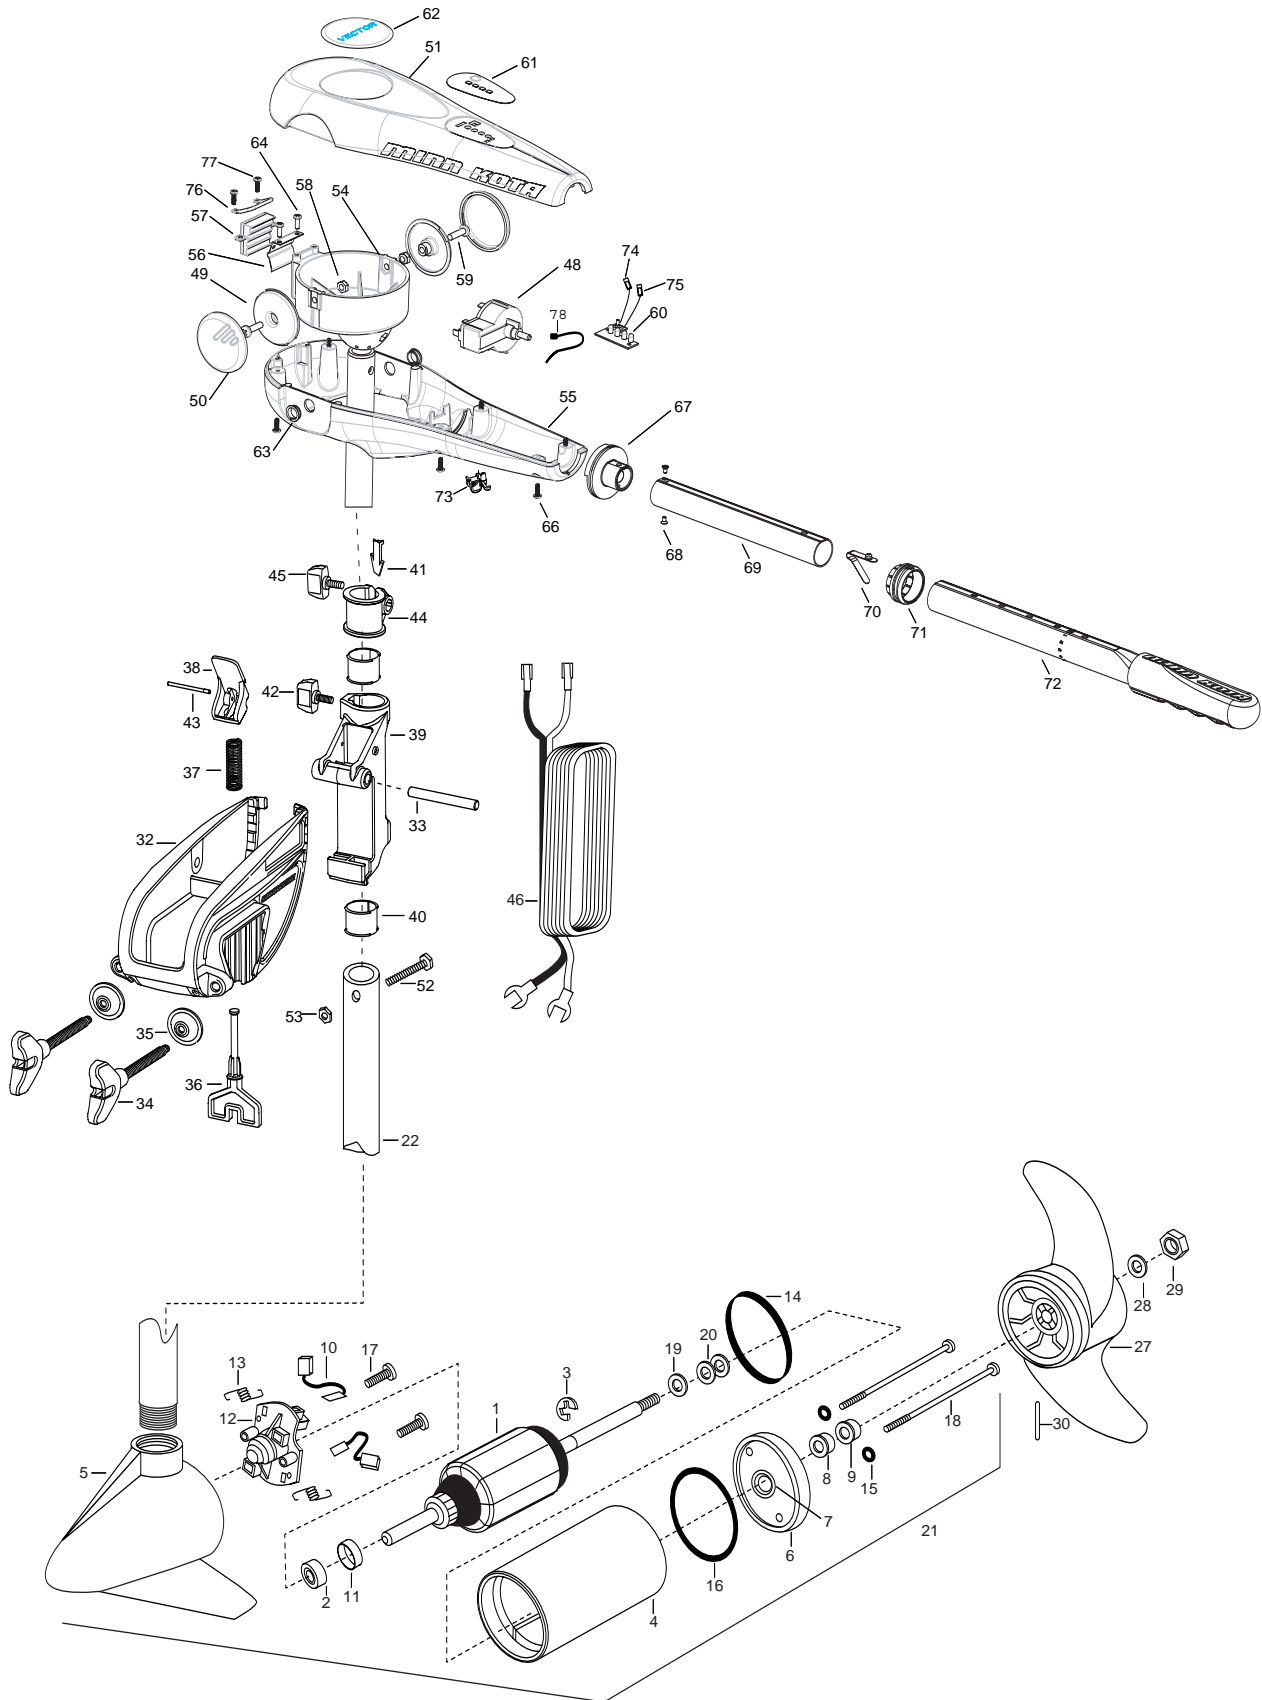

**VECTOR 55
LEVER LOCK BRACKET
55LBS. THRUST
12 VOLT 50 AMPS
36" & 42" SHAFT**

**for use with "AH" serial numbers
2-year warranty from the date of purchase**

1	2-100-115	ARMATURE ASSEMBLY 12V 3.625 5SPC 55#	39	2061810	HINGE-PLASTIC
2	788-015	RETAINING RING	40	2037301	BUSHING-HINGE [2.EA]
3	140-010	BALL BEARING	41	2062800	TENSION BLOCK- SNAP IN
4	2-200-101	CENTER HOUSING ASSEMBLY 3.625 FW TXT	42	2011385	SCREW-TENSION/NEW KNOB
5	2-300-196	BRUSH END HOUSING ASSEMBLY 3.62 SPCO	43	2060515	PIN- TILT LEVER
6	2-400-101	PLAIN END HOUSING ASSEMBLY	44	2061520	COLLAR-DEPTH ((ENDURA)
7	144-049	BEARING - FLANGE (SERVICE ONLY)	45	2011365	SCREW-COLLAR W/NEW KNOB
8	880-003	SEAL	46	2050609	LEADWIRE 10 GA SPADE TERM
9	880-006	SEAL WITH SHIELD	48	2064023	SWITCH - 5 SPD.
10	188-036	BRUSH ASSEMBLY [2.EA]	49	2070110	PIVOT KNOB [2 EA.]
11	725-050	BRUSH RETENTION- PAPER TUBE	50	2070115	COVER PIVOT KNOB [2 EA.]
12	738-036	BRUSH PLATE W/HOLDER	51	2070211	CONTROL BOX COVER
13	975-040	SPRING - TORSION [2.EA]	52	2033401	SCREW 10-24 X 1-3/4"
14	337-036	GASKET	53	2013110	NUT-HEX ZINC/CAD PLATE
15	701-008	O-RING, THRU-BOLT [2.EA]	54	2071520	YOKE PIVOT
16	701-081	O-RING	55	2072501	CONTROL BOX
17	830-007	SCREW-8-32 [2.EA]	56	2072705	SPRING DETENT
18	830-042	THRU-BOLT 10-32X8.83" [2.EA]	57	2072810	DETENT BLOCK, TILT
19	990-067	WASHER- STEEL THRUST	58	2073100	NUT-1/4-20 NYLOC [2 EA.]
20	990-070	WASHER - NYLATRON [2.EA]	59	2073408	SCREW 1/4-20 [2 EA.]
21	2097092	MOTOR ASSEMBLY 12V 3.62 5 SPD F/W 36"	60	2074070	BATTERY METER
	2097098	MOTOR ASSEMBLY 12V 3.62 5 SPD F/W 42"	61	2075602	DECAL-COVER 55T VECTOR
22	2032052	TUBE- COMPOSITE 36"	62	2075605	DECAL-COVER PLUG
	2032053	TUBE- COMPOSITE 42"	63	2077316	BUSHING PIVOT [2 EA.]
■	1378131	PROP KIT	64	2372100	SCREW 8-18 X 1/2" [2 EA.]
27	2091160	PROP- WEEDLESS WEDGE 2	66	2012100	SCREW 8-18 X 5/8" [6 EA.]
28	2151726	WASHER- 5/15 STD SS	67	2070407	PIVOT HANDLE
29	2053101	NUT-PROP NYLOC 5/16 SS	68	2072102	SCREW #6 X 1/4"
30	2092600	PIN-DRIVE SS	69	2070425	HANDLE TUBE
■	2991815	BRACKET & HINGE ASSEMBLY KNOB	70	2070411	LATCH BUTTON
■	2771910	BRACKET W/CLAMP SCREW ASSEMBLY (INCL.32,34,35)	71	2070010	BEARING-FRONT
*32	2061910	BRACKET PLASTIC	72	2990941A	HANDLE ASSEMBLY-EXT.
33	2060510	PIN-HINGE- ENDURA	73	2052900	STRAIN RELIEF
*34	2061300	SCREW- CLAMP	74	2070304	WIRE BATTERY METER BLACK
*35	2011710	WASHER- CLAMP SCREW 1.5OD	75	2070305	WIRE BATTERY METER RED
■	2881300	CLAMP SCREW, WASHER, RETAINER KIT	76	2072815	BRACKET- TILT STOP
36	2063605	T-BAR PLASTIC	77	2332101	SCREW #8-32 x 1/2" SS [2 EA.]
37	2062706	SPRING- T-BAR ENDURA	78	2256300	TIE WRAP
38	2067201	LEVER- TILT BLACK			