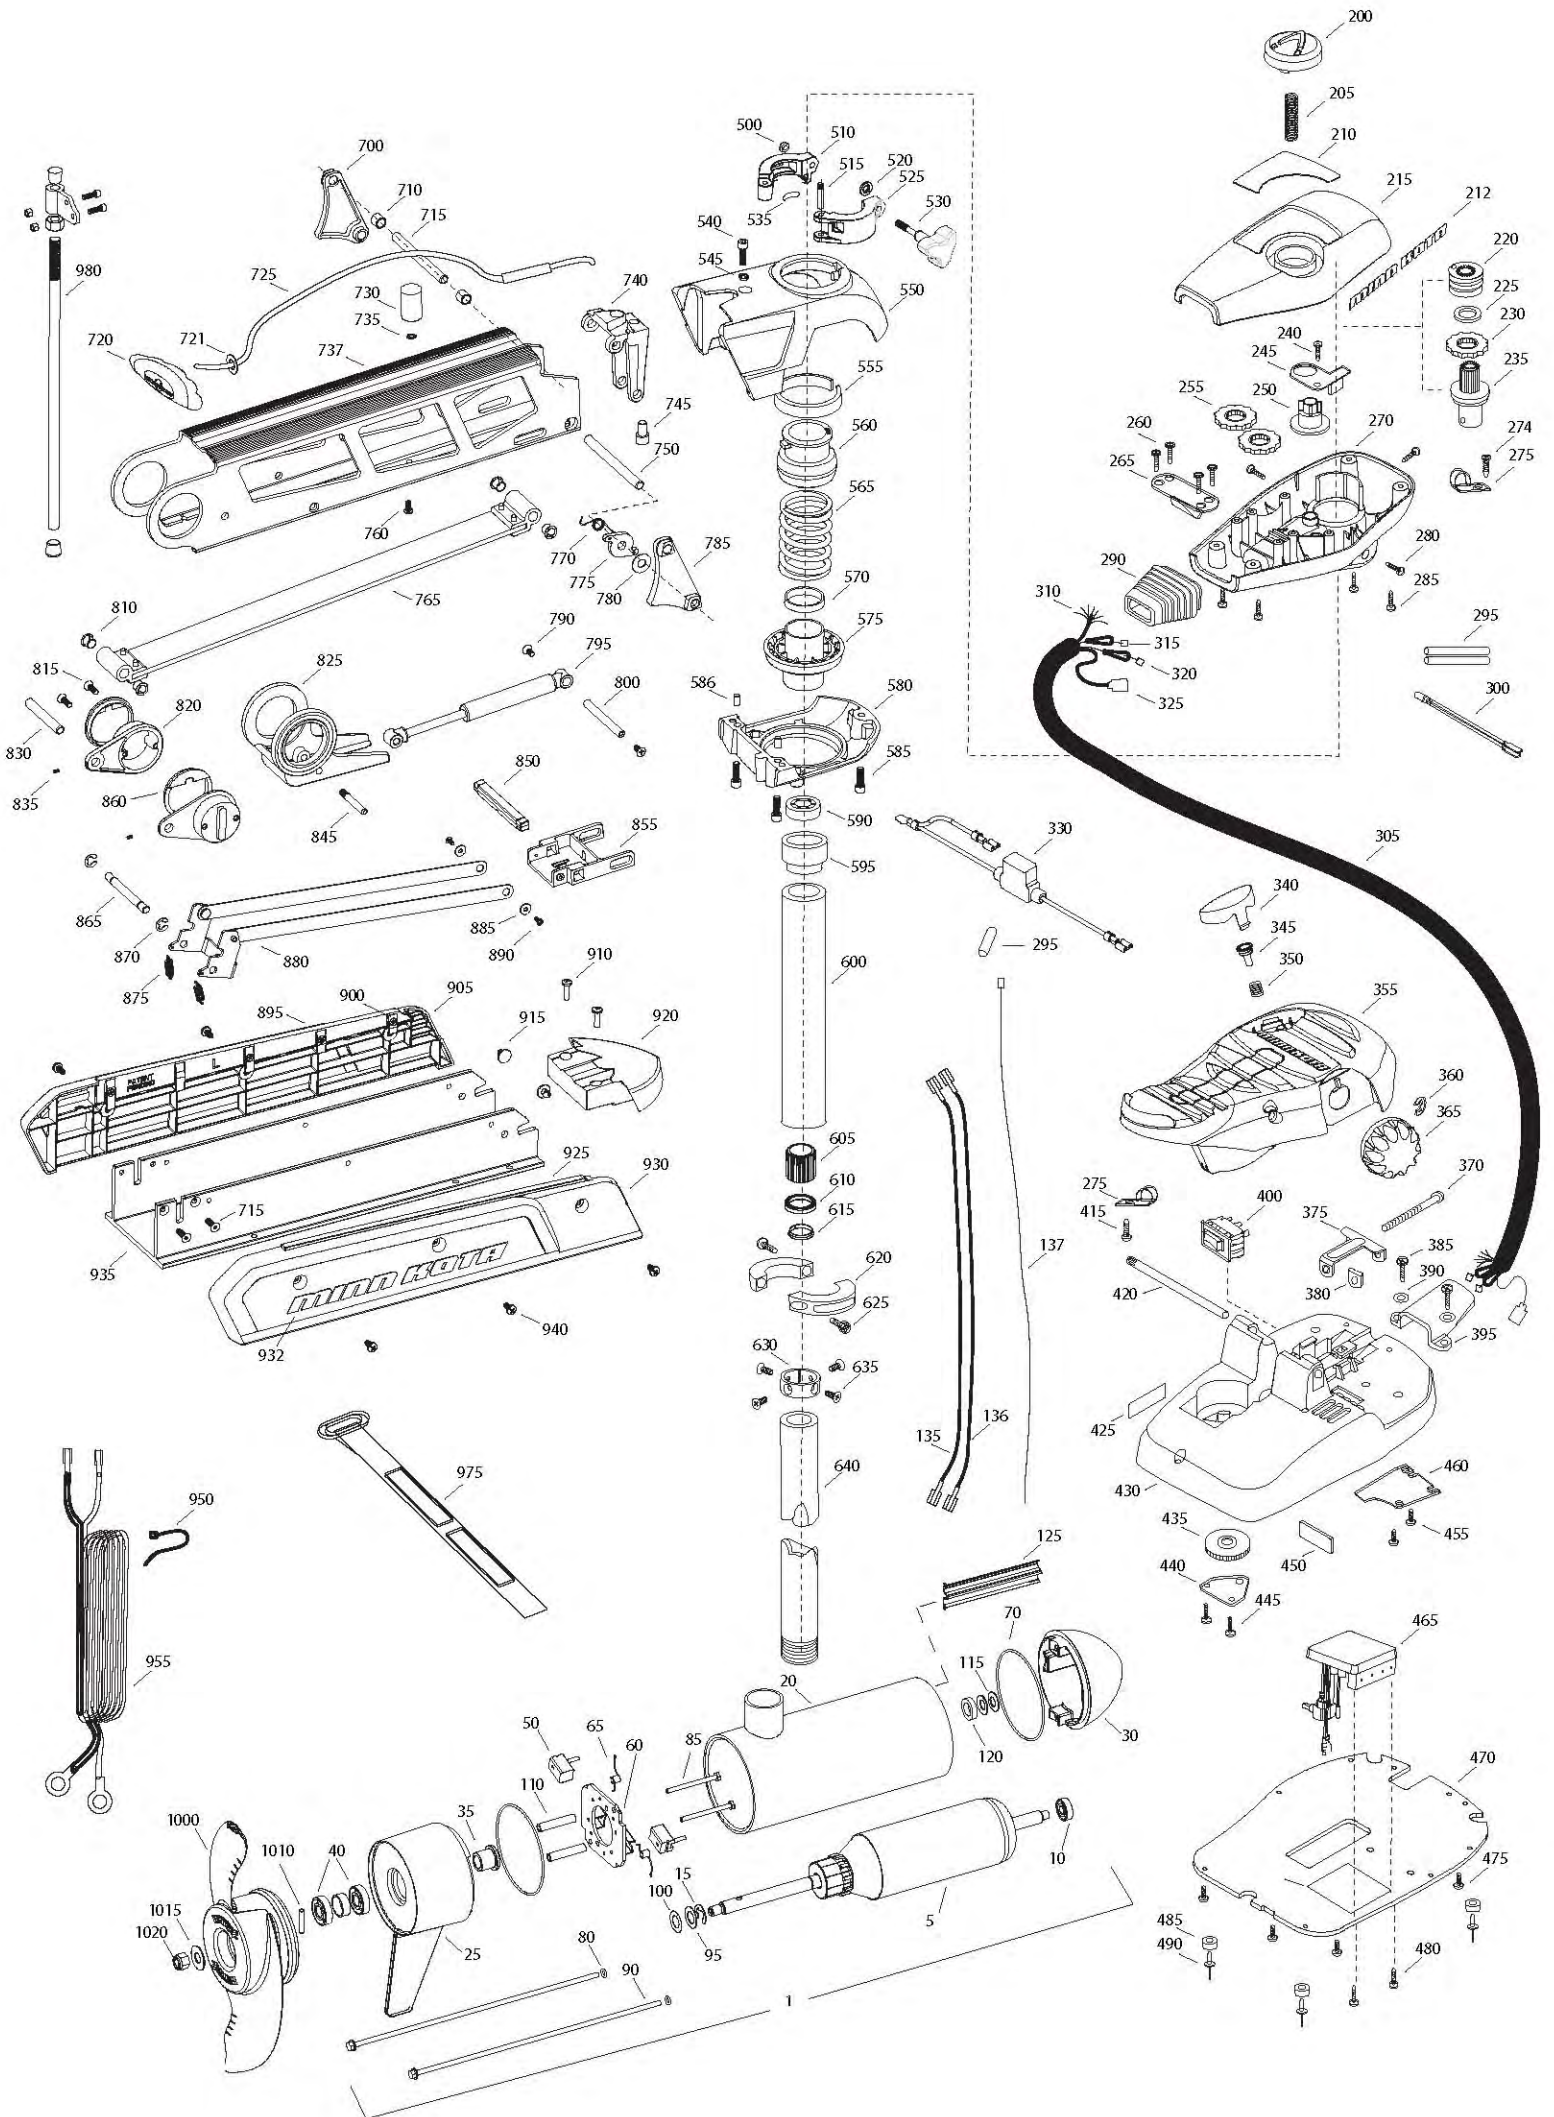

FORTREX 101
101 LBS THRUST
36 VOLT 46 AMPS
45" SHAFT

for use with "AI" serial numbers
3-year warranty from the date of purchase

Item	P/N	Description	Qty	Item	P/N	Description	Qty	Item	P/N	Description	Qty	Item	P/N	Description	Qty
1	2316280	36V Motor 45" FW	1	315	2267505	Cable assembly, right, 5'	1	590	2266000	Bearing, ball, steel	1	915	2286700	Plug, spacer	2
	2326295	36V Motor US2 45"	1	320	2267515	Cably assembly, left, 5'	1	595	2266260	Bearing race	1	920	2283900	Ramp, motor	1
5	2-100-216	Armature assembly	1	325	2211410	Cable extension, US2 175"	1	600	2992085	Tube w/ bearing race 21"	1	■	2993920	Sideplate assembly, short, right, fw	1
10	140-010	Bearing	1	330	2218200	Fuse holder assembly US2 only	1	605	2267307	Bushing outer tube	1	925	2288620	Support, right sideplate	1
15	788-040	Retaining ring	1					610	2266116	Bearing, Cartridge	1	930	2283920	Sideplate, short, right, fw	1
20	2-200-110	Center housing assemby		340	2993705	Push button w/ magnet	1	615	2266001	Bearing, split ring	1	932	2285500	Decal, Sideplate, fw	2
25	2-300-160	Brush end housing assembly	1	345	2260810	Clip, reed sensor	1	620	2261622	Collar half	2	935	2281902	Base extrusion short	1
30	421-276	Plain end housing assembly STD	1	350	2302732	Spring, pedal button	1	625	2263453	Screw, 1/4-20 x 1 SHCS	2	940	2323405	Screw 1/4-20 x 1/2	6
	9421-288	Plain end housing US2 45"	1	355	2994496	Foot pedal w/ plug	1	630	2071560	Collar, Tube	1	950	2256300	Tiewrap	1
35	144-017	Flange bearing	1	360	2263000	E-ring, knob	1	635	2223468	Screw 8-32 x 7/16 flt hd	4	955	2261238	Leadwire	1
40	880-025	Seal	2	365	2280115	Knob, speed control VARS	1	640	2032003	Tube 45"	2				
50	188-094	Brush	2	370	2263466	Screw 1/4-20 x 2	1	■	2991746	Mount, Fortrex, short	1	975	2263804	Strap hold down	1
60	2-600-148	Brush plate assembly	1	375	2263210	Bracket, conduit adjustment	1	700	2280800	Link, bowguard mount, left	1				
65	975-041	Brush spring	2	380	2263140	Nylock keeper	1	710	2287302	Bushing, upper pins	2	980	2991928	Bracket stabilizer assembly	1
70	701-043	O-ring, motor	2	385	2372100	Screw 8-18 x 5/8	2	715	2282600	Pin, 7/16 x 4 7/8	1				
80	701-009	O-ring, thru-bolt	2	390	2261714	Washer, max foot pedal	2	720	2880400	Pull grip assembly	1	■	1378132	Propeller kit WW2	
85	830-027	Screw, 10-32 x 2	2	395	2265115	Boot, foot pedal	1	721	2151700	Washer	1	■	2994876	Propeller bag assy	
90	830-096	Thru-bolt	2	400	2254031	Switch, mom/off/con	1	725	2771601	Rope assembly	1	1000	2331160	Propeller WW2	1
95	990-051	Washer, steel	2	415	2332103	Screw 6-20 x 3/8	1	730	2281515	Spacer, inner arm	1	1010	2262658	Drive pin, large	1
100	990-052	Washer, nylatron	2	420	2260511	Pin, pivot, foot pedal	1	735	2281702	Washer, lock 1/4	1	1015	2091701	Washer, prop, large	1
110	973-025	Spacer, brush plate	2	425	2266610	Decal, on/off switch	1	737	2284202	Outer arm	1	1020	2093101	Nut, nylock, prop, large	1
115	992-010	Washer, Belleville	2	430	2992104	Foot pedal base	1	740	2992302	Rope guide assembly	1				
120	992-045	Spacer, thrust	1	435	2262301	Pully, foot pedal	1	745	2281530	Insert, threaded	1	■	2994864	Mounting hardware bag assy	
125	582-014	Clip, retaining, long, US2 only	1	440	2266401	Cover, pulley	1	750	2282608	Pin, 7/16 x 5 5/32	1				
135	640-014	Leadwire, black	1	445	2301310	Screw 8-18 x 1/2	2	760	2223418	Screw, 1/4-20 x 1/2 BHCS	1				
136	640-118	Leadwire, red	1	450	2266413	Tension Screw	1	765	2993819	Inner arm assembly, short	1				
137	640-315	Groundwire, brown, US2 only	1	455	2332103	Screw 6-20 x 3/8	2	770	2042711	Spring, torsion	1				
				460	2266412	Switch plate, foot pedal	1	775	2283620	Latch, safety	1				
200	2990140	Indicator assembly	1	465	2264054	Control board max 24/36	1	780	2281704	Washer 7/16 nylon	1				
205	2282730	Spring, indicator	1	470	2264511	Bottom plate, max	1	785	2280805	Link, bowguard mount, right	1				
210	2285603	Decal, Cover 101#, fw	1	475	2372100	Screw 8-18 x 5/8	5	790	2283410	Screw 1/4-20 x 1/2 PFH	2				
	2285604	Decal, Cover 101# US2, fw	1	480	2223455	Screw 10-32 x 1/2 zp	2	795	2288400	Gas spring (cylinder)	1				
212	2285615	Decal, Control box, fw		485	2265126	Bumper pad, foot pedal	4	800	2282610	Pin, upper, shock	1				
215	2280200	Cover, control box	1	490	2378600	Pop rivet, 3/16 x 3/4 alum	4	810	2280005	Bearing, nyloner 7/16"	4				
220	2232360	Pulley, cable drum	1	■	2991550	Clamp collar assembly	1	815	2283400	Screw, 1/4-20 x 3/4 FHSC	4				
225	2261730	Washer, nylon	1	500	2073102	Nut, 1/4-28 ss	1	820	2281932	Bracket, rear pivot	2				
230	2267800	Gear, indicator	1	510	2071550	Collar clamp, "A" side	1	825	2281500	Yoke, shock mount	1				
235	2996247	Top bearing, pinion drive	1	515	2072621	Pin, knurled	1	830	2282606	Pin, 7/16 x 4 1/2	1				
240	2301310	Screw 8-18 x 1/2	1	520	2071718	Washer #10 nylon retaining	1	835	2283402	Screw, set, 6-32 x 1/4	2				
245	2261905	Bracket, indicator	1	525	2071555	Collar clamp, "B" side	1	845	2282604	Pin, Knurled 5/16 x 2	1				
250	2262221	Indicator, drive	1	530	2281505	Knob - Soft grip, FW	1	850	2283615	Latch bar	1				
255	2267800	Gear, indicator	2	535	2075120	Pad, urethane, depth collar	1	855	2283610	Bracket - latch/strap, rope pull	1				
260	2223430	Screw 8 x 3/4	4	540	2263422	Screw 5/16-18 x 1	1	860	2287300	Bushing, rear pivot	2				
265	2261901	Bracket, conduit	1	545	2281700	Washer 5/16 Lock	1	865	2282602	Pin, 3/8 x 3 3/4	1				
270	2282500	Control box	1	■	2991766	Bow guard assembly 45"	1	870	2263011	E-ring, 3/8 shaft	2				
274	2372100	8-18 x 5/8	1	550	2281942	Bracket, top	1	875	2282720	Spring, extension	2				
275	2263201	Clamp, wire harness	2	555	2280000	Bearing, top bracket	1	880	2773600	Latch strap assembly, short	1				
280	2053414	8-32 x 1/2 tri-lobe	3	560	2071541	Spring sleeve, upper	1	885	2261732	Washer 8, nylon	2				
285	2372100	Screw 8-18 x 2/8	4	565	2282700	Spring, bowguard	1	890	2373450	Screw 8-18 x 3/8	2	2889460	Seal & Oring Kit		
290	2265110	Boot, control box	1	570	2281525	Spacer, Spring 52/62" only	1	■	2993910	Sideplate assembly, short, left, fw	1				
295	2355410	Shrik tube 3/8	3	575	2281520	Spring sleeve, lower	1	895	2288625	Support, left sideplate	1				
300	2264015	Light, indicator	1	580	2991725	Bracket, bottom	1	900	2283408	Screw 8 x 3/8	8				
305	2265430	Cable jacket, 5'	1	585	2263423	Screw 5/16-18 x 1 SHCS	3	905	2283910	Sideplate, short, left, fw	1				
310	2261220	Wire harness, max	1	586	2262632	Pin, spring 1/4 x 5/8	2	910	2073408	Screw 1/4-20 x 7/8	2				