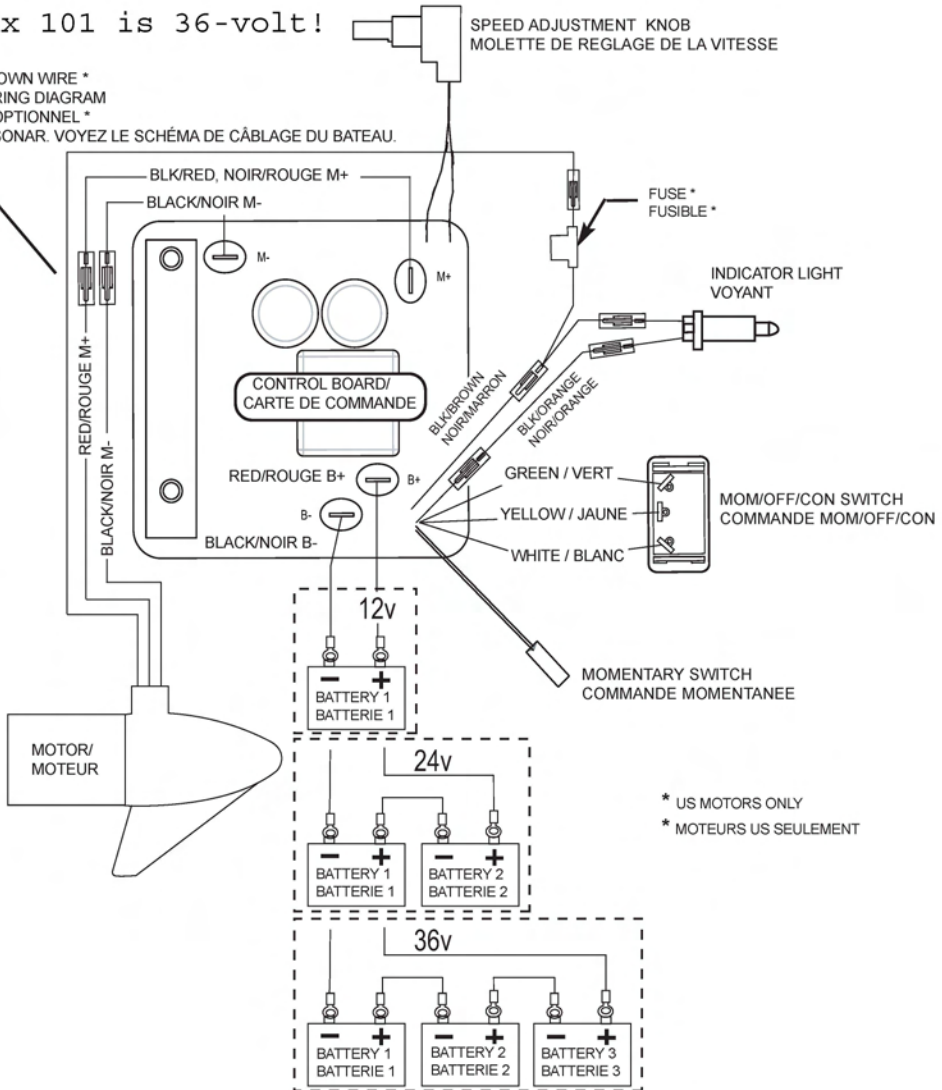

* This item is part of an assembly. This item cannot be sold separately due to machining and /or assembly that is required.

Fortrex 101 is 36-volt!

OPTIONAL BROWN WIRE *
SEE BOAT WIRING DIAGRAM
FIL MARRON OPTIONNEL *
ÉQUIPÉS DE SONAR. VOYEZ LE SCHÉMA DE CÂBLAGE DU BATEAU.

* US MOTORS ONLY
* MOTEURS US SEULEMENT