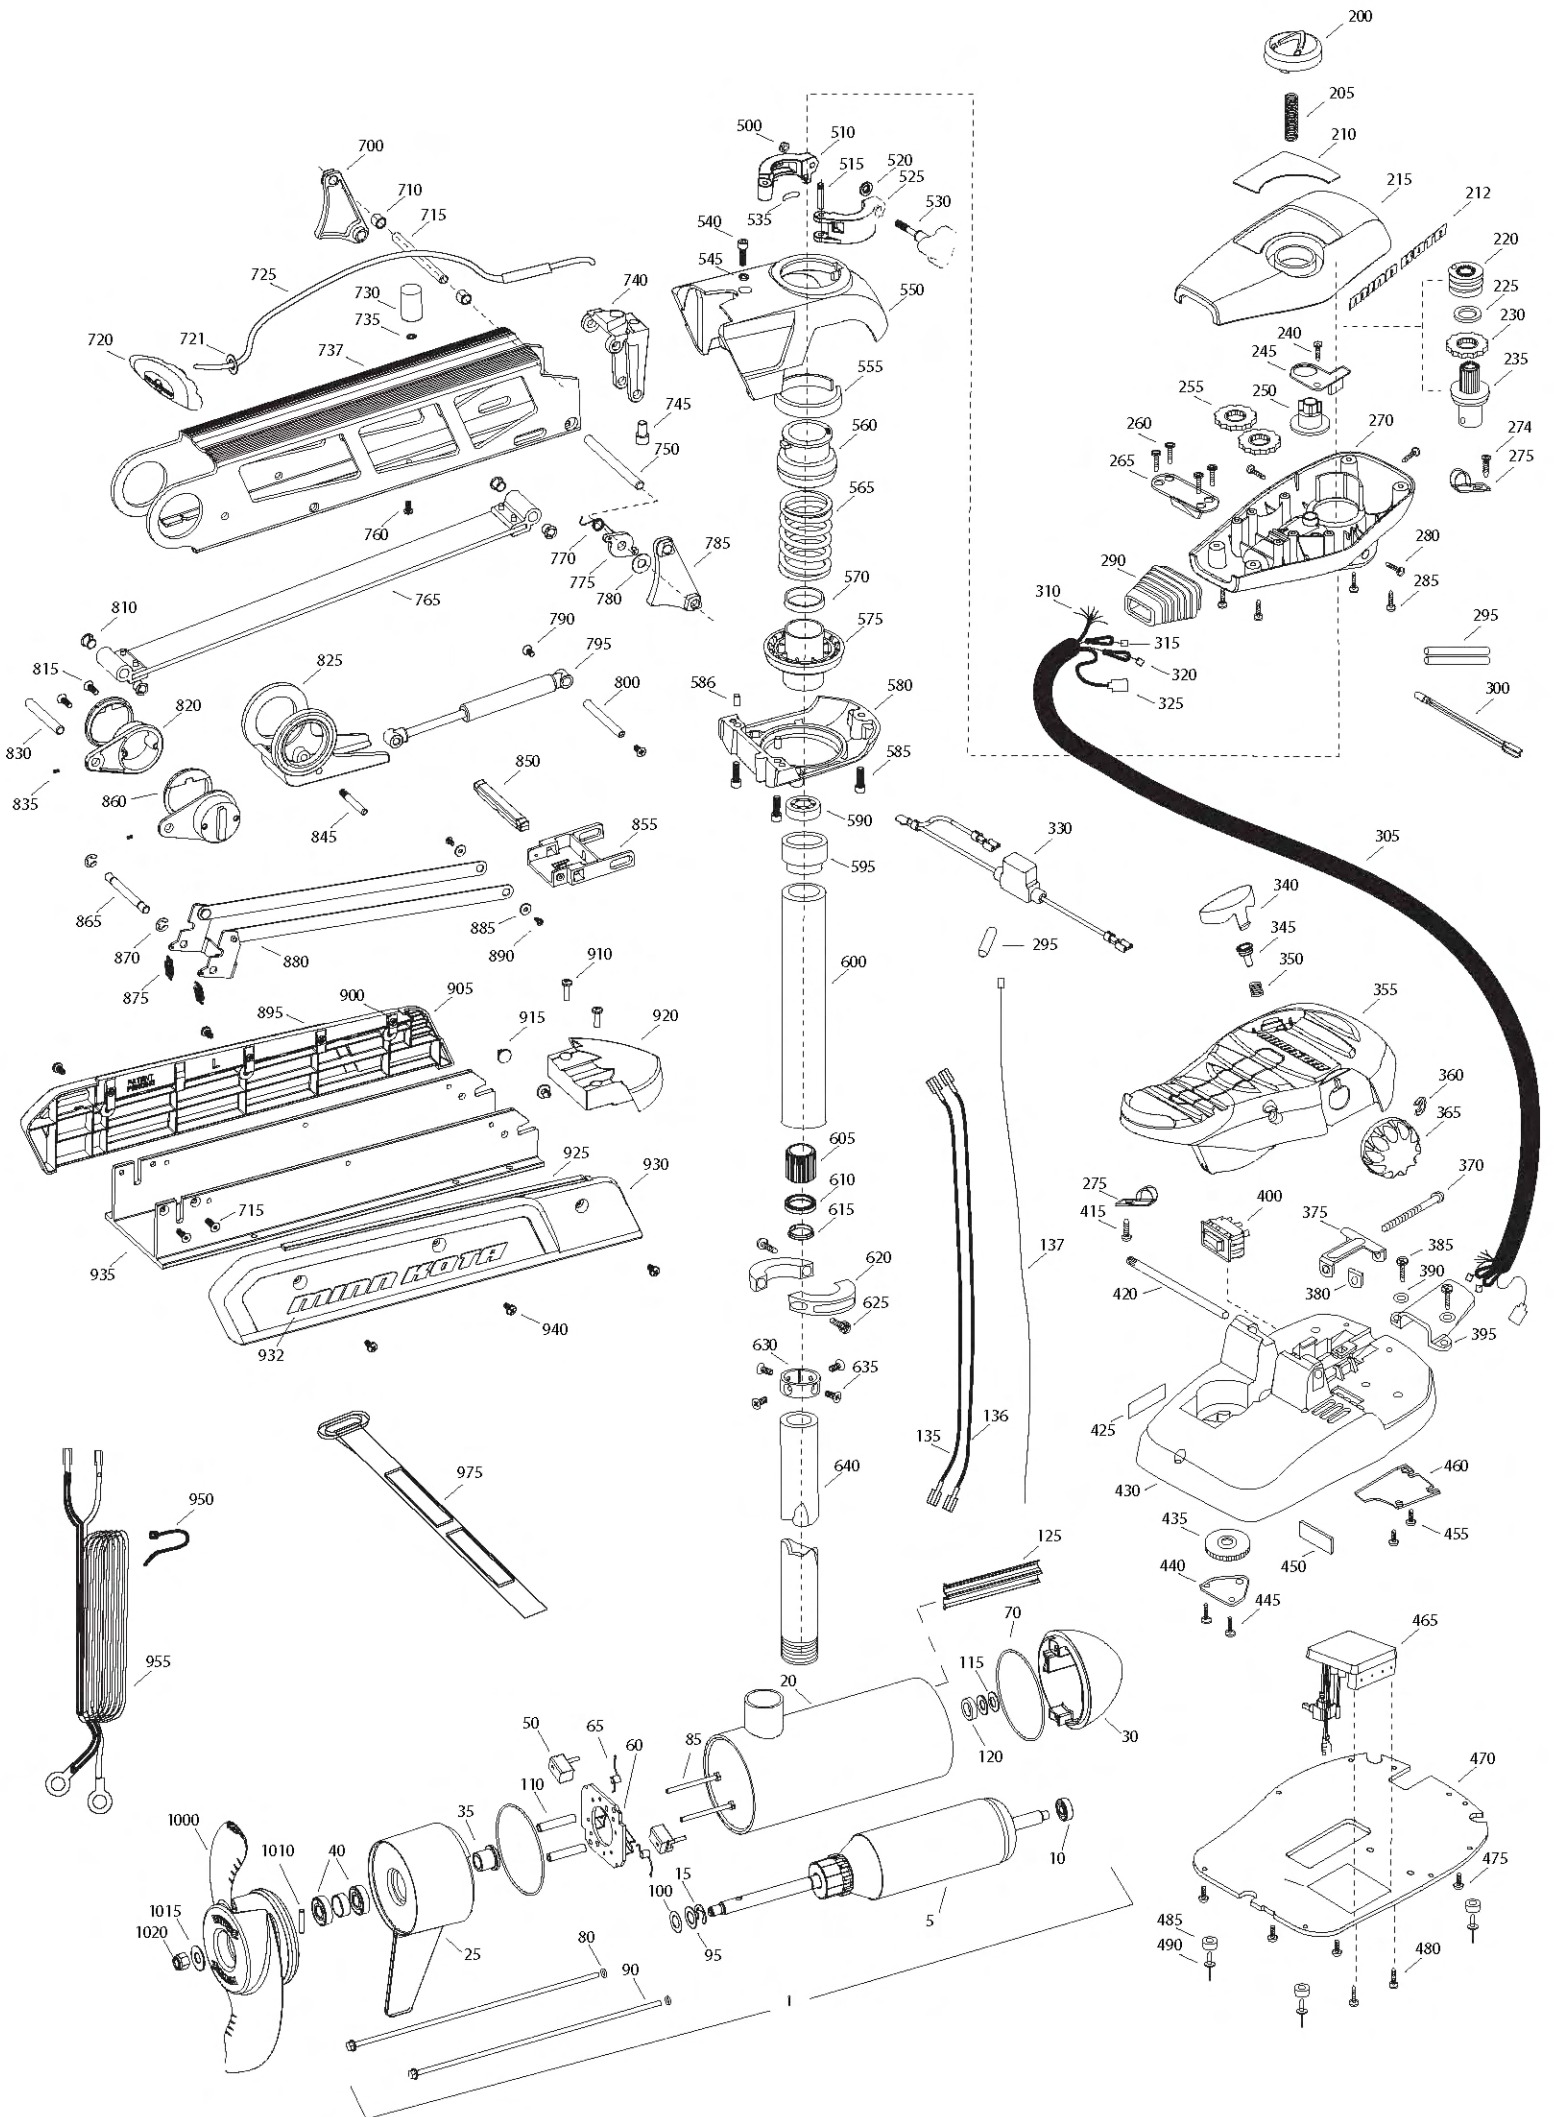

FORTREX 80
80 LBS THRUST
24 VOLT 56 AMPS
45" SHAFT

for use with "AI" serial numbers
3-year warranty from the date of purchase

Item	P/N	Description	Qty	Item	P/N	Description	Qty	Item	P/N	Description	Qty	Item	P/N	Description	Qty
1	2316216	24V Motor 45" FW	1	315	2267505	Cable assembly, right, 5'	1	590	2266000	Bearing, ball, steel	1	915	2286700	Plug, spacer	2
	2326240	24V Motor US2 45"	1	320	2267515	Cably assembly, left, 5'	1	595	2266260	Bearing race	1	920	2283900	Ramp, motor	1
5	2-100-214	Armature assembly	1	325	2211410	Cable extension, US2 175"	1	600	2992085	Tube w/ bearing race 21"	1	■	2993920	Sideplate assembly, short, right, fw	1
10	140-010	Bearing	1	330	2218200	Fuse holder assembly US2 only	1	605	2267307	Bushing outer tube	1	925	2288620	Support, right sideplate	1
15	788-040	Retaining ring	1					610	2266116	Bearing, Cartridge	1	930	2283920	Sideplate, short, right, fw	1
20	2-200-160	Center housing assembly		340	2993705	Push button w/ magnet	1	615	2266001	Bearing, split ring	1	932	2285500	Decal, Sideplate, fw	2
25	2-300-160	Brush end housing assembly	1	345	2260810	Clip, reed sensor	1	620	2261622	Collar half	2	935	2281902	Base extrusion short	1
30	421-276	Plain end housing assembly STD	1	350	2302732	Spring, pedal button	1	625	2263453	Screw, 1/4-20 x 1 SHCS	2	940	2323405	Screw 1/4-20 x 1/2	6
	9421-288	Plain end housing US2 45"	1	355	2994496	Foot pedal w/ plug	1	630	2071560	Collar, Tube	1	950	2256300	Tiewrap	1
35	144-017	Flange bearing	1	360	2263000	E-ring, knob	1	635	2223468	Screw 8-32 x 7/16 flt hd	4	955	2261238	Leadwire	1
40	880-025	Seal	2	365	2280115	Knob, speed control VARS	1	640	2032003	Tube 45"	2				
50	188-094	Brush	2	370	2263466	Screw 1/4-20 x 2	1	■	2991746	Mount, Fortrex, short	1	975	2263804	Strap hold down	1
60	2-600-148	Brush plate assembly	1	375	2263210	Bracket, conduit adjustment	1	700	2280800	Link, bowguard mount, left	1				
65	975-041	Brush spring	2	380	2263140	Nylock keeper	1	710	2287302	Bushing, upper pins	2	■	1378132	Propeller kit WW2	
70	701-043	O-ring, motor	2	385	2372100	Screw 8-18 x 5/8	2	715	2282600	Pin, 7/16 x 4 7/8	1	■	2994876	Propeller bag assy	
80	701-009	O-ring, thru-bolt	2	390	2261714	Washer, max foot pedal	2	720	2880400	Pull grip assembly	1	1000	2331160	Propeller WW2	1
85	830-027	Screw, 10-32 x 2	2	395	2265115	Boot, foot pedal	1	721	2151700	Washer	1	1010	2262658	Drive pin, large	1
90	830-094	Thru-bolt	2	400	2254031	Switch, mom/off/con	1	725	2771601	Rope assembly	1	1015	2091701	Washer, prop, large	1
95	990-051	Washer, steel	2	415	2332103	Screw 6-20 x 3/8	1	730	2281515	Spacer, inner arm	1	1020	2093101	Nut, nylock, prop, large	1
100	990-052	Washer, nylatron	2	420	2260511	Pin, pivot, foot pedal	1	735	2281702	Washer, lock 1/4	1				
110	973-025	Spacer, brush plate	2	425	2266610	Decal, on/off switch	1	737	2284202	Outer arm	1	■	2994864	Mounting hardware bag assy	
115	992-010	Washer, Belleville	2	430	2992104	Foot pedal base	1	740	2992302	Rope guide assembly	1				
120	992-045	Spacer, thrust	1	435	2262301	Pully, foot pedal	1	745	2281530	Insert, threaded	1				
125	582-015	Clip, retaining, long, US2 only	1	440	2266401	Cover, pulley	1	750	2282608	Pin, 7/16 x 5 5/32	1				
135	640-015	Leadwire, black	1	445	2301310	Screw 8-18 x 1/2	2	760	2223418	Screw, 1/4-20 x 1/2 BHCS	1				
136	640-119	Leadwire, red	1	450	2266413	Tension Screw	1	765	2993819	Inner arm assembly, short	1				
137	640-315	Groundwire, brown, US2 only	1	455	2332103	Screw 6-20 x 3/8	2	770	2042711	Spring, torsion	1				
				460	2266412	Switch plate, foot pedal	1	775	2283620	Latch, safety	1				
200	2990140	Indicator assembly	1	465	2264054	Control board max 24/36	1	780	2281704	Washer 7/16 nylon	1				
205	2282730	Spring, indicator	1	470	2264511	Bottom plate, max	1	785	2280805	Link, bowguard mount, right	1				
210	2285601	Decal, Cover 80#, fw	1	475	2372100	Screw 8-18 x 5/8	5	790	2283410	Screw 1/4-20 x 1/2 PFH	2				
	2285602	Decal, Cover 80# US2, fw	1	480	2223455	Screw 10-32 x 1/2 zp	2	795	2288400	Gas spring (cylinder)	1				
212	2285615	Decal, Control box, fw		485	2265126	Bumper pad, foot pedal	4	800	2282610	Pin, upper, shock	1				
215	2280200	Cover, control box	1	490	2378600	Pop rivet, 3/16 x 3/4 alum	4	810	2280005	Bearing, nyloner 7/16"	4				
220	2232360	Pulley, cable drum	1	■	2991550	Clamp collar assembly	1	815	2283400	Screw, 1/4-20 x 3/4 FHSC	4				
225	2261730	Washer, nylon	1	500	2073102	Nut, 1/4-28 ss	1	820	2281932	Bracket, rear pivot	2				
230	2267800	Gear, indicator	1	510	2071550	Collar clamp, "A" side	1	825	2281500	Yoke, shock mount	1				
235	2996247	Top bearing, pinion drive	1	515	2072621	Pin, knurled	1	830	2282606	Pin, 7/16 x 4 1/2	1				
240	2301310	Screw 8-18 x 1/2	1	520	2071718	Washer #10 nylon retaining	1	835	2283402	Screw, set, 6-32 x 1/4	2				
245	2261905	Bracket, indicator	1	525	2071555	Collar clamp, "B" side	1	845	2282604	Pin, Knurled 5/16 x 2	1				
250	2262221	Indicator, drive	1	530	2281505	Knob - Soft grip, FW	1	850	2283615	Latch bar	1				
255	2267800	Gear, indicator	2	535	2075120	Pad, urethane, depth collar	1	855	2283610	Bracket - latch/strap, rope pull	1				
260	2223430	Screw 8 x 3/4	4	540	2263422	Screw 5/16-18 x 1	1	860	2287300	Bushing, rear pivot	2				
265	2261901	Bracket, conduit	1	545	2281700	Washer 5/16 Lock	1	865	2282602	Pin, 3/8 x 3 3/4	1				
270	2282500	Control box	1	■	2991766	Bow guard assembly 45"	1	870	2263011	E-ring, 3/8 shaft	2				
274	2372100	8-18 x 5/8	1	550	2281942	Bracket, top	1	875	2282720	Spring, extension	2				
275	2263201	Clamp, wire harness	2	555	2280000	Bearing, top bracket	1	880	2773600	Latch strap assembly, short	1				
280	2053414	8-32 x 1/2 tri-lobe	3	560	2071541	Spring sleeve, upper	1	885	2261732	Washer 8, nylon	2	2889460	Seal & Oring Kit		
285	2372100	Screw 8-18 x 2/8	4	565	2282700	Spring, bowguard	1	890	2373450	Screw 8-18 x 3/8	2				
290	2265110	Boot, control box	1	570	2281525	Spacer, Spring 62" only	1	■	2993910	Sideplate assembly, short, left, fw	1				
295	2355410	Shrik tube 3/8	3	575	2281520	Spring sleeve, lower	1	895	2288625	Support, left sideplate	1				
300	2264015	Light, indicator	1	580	2991725	Bracket, bottom	1	900	2283408	Screw 8 x 3/8	8				
305	2265430	Cable jacket, 5'	1	585	2263423	Screw 5/16-18 x 1 SHCS	3	905	2283910	Sideplate, short, left, fw	1				
310	2261220	Wire harness, max	1	586	2262632	Pin, spring 1/4 x 5/8	2	910	2073408	Screw 1/4-20 x 7/8	2				