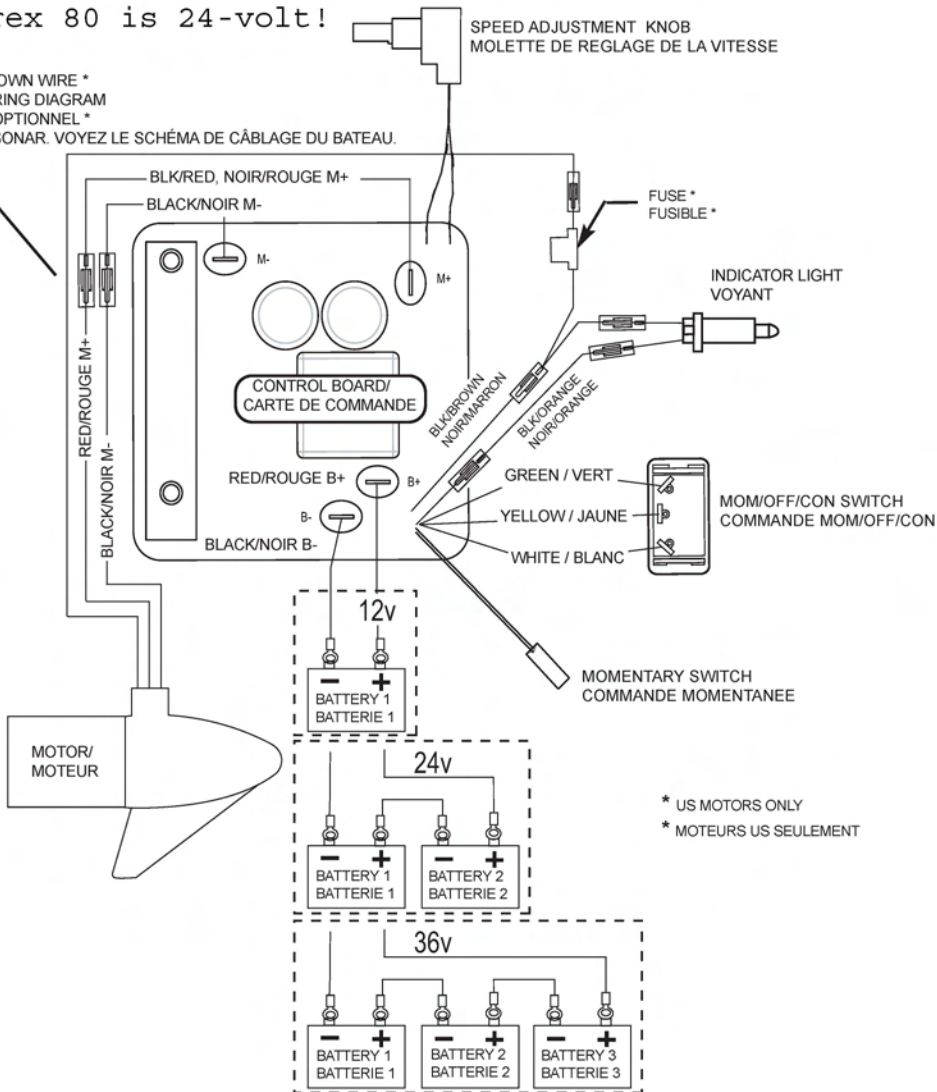

* This item is part of an assembly. This item cannot be sold separately due to machining and /or assembly that is required.

P/N 2284901

REV. B

ECN 30867

5-08

Fortrex 80 is 24-volt!

OPTIONAL BROWN WIRE *
SEE BOAT WIRING DIAGRAM
FIL MARRON OPTIONNEL *
ÉQUIPÉS DE SONAR. VOYEZ LE SCHÉMA DE CÂBLAGE DU BATEAU.