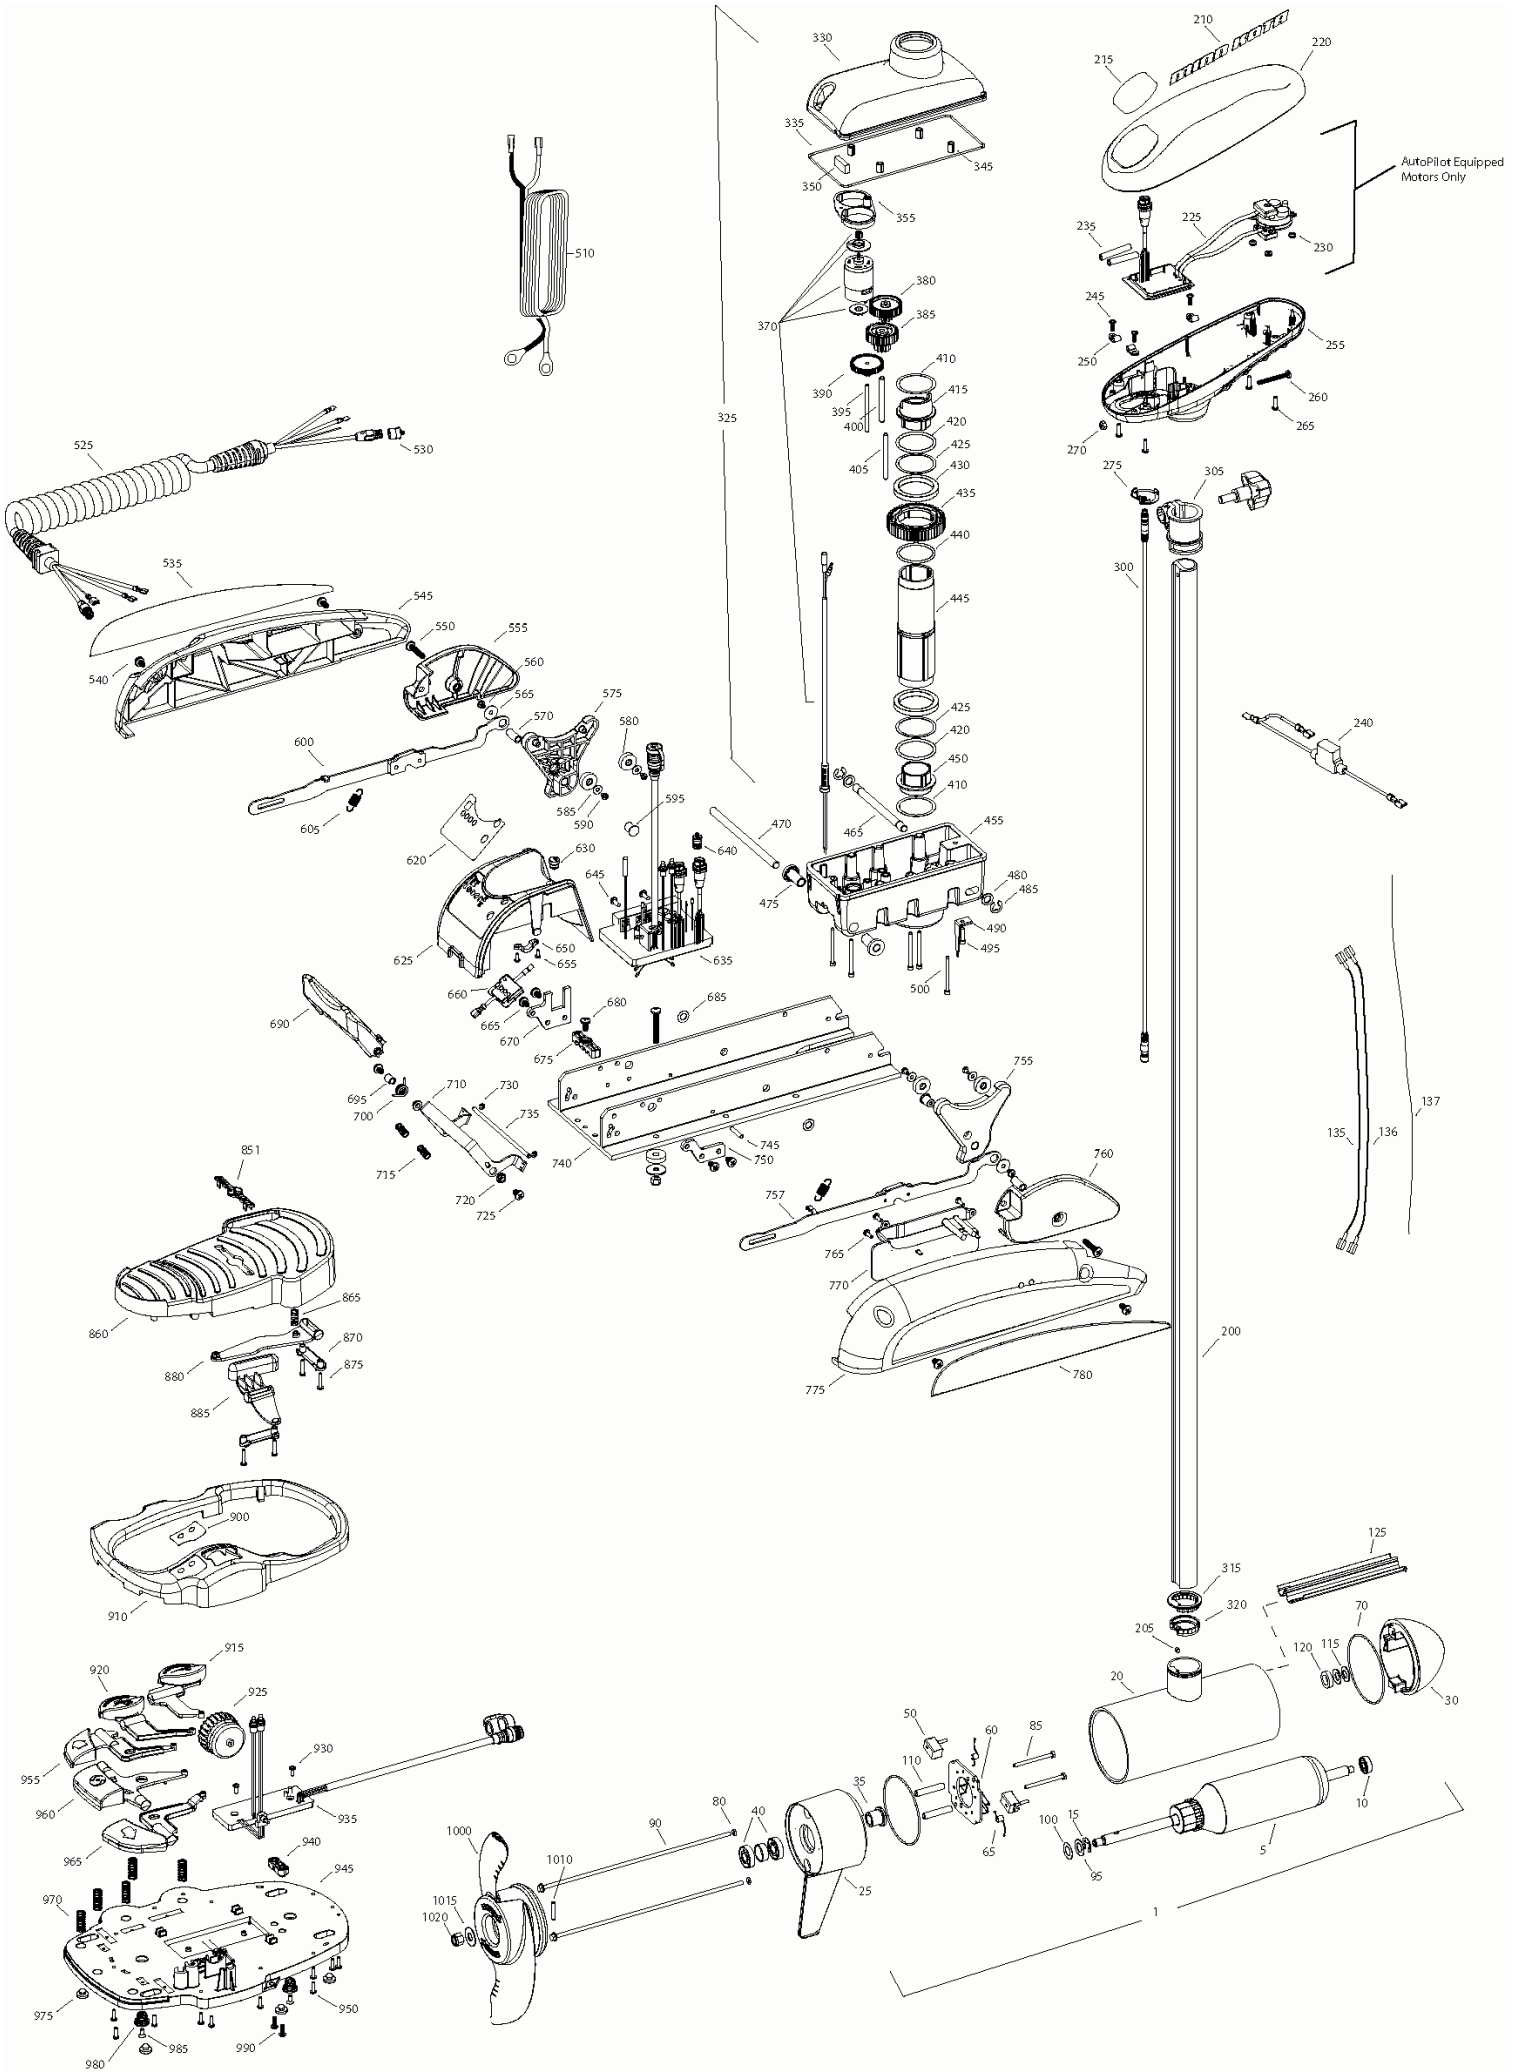

80 TERROVA
80 LBS THRUST
24 VOLT 56 AMPS
45", 54" OR 60" SHAFT

for use with "AI" serial numbers
3-year warranty from the date of purchase

Item	P/N	Description	Qty	Item	P/N	Description	Qty	Item	P/N	Description	Qty	Item	P/N	Description	Qty
1	2777002	24V Motor 60" FW	1	305	2771500	Depth collar	1	■	2770250	Cover, speed control with decal	1	965	2323701	Button, steer, right	1
	2777001	24V Motor 54" FW	1	315		Included in #305 assembly		620	2325650	Decal, speed control	1	970	2322704	Spring, foot pedal	5
	2777000	24V Motor 45" FW	1	320		Included in #305 assembly		625	2320210	Cover, speed control	1	975	2994859	Bumper, bag assy	1
	2777004	24V Motor US2 60"	1	325	2997020	Steering housing	1	630	2322901	Strain relief	1	980	2322706	Spring, barrel	2
	2777003	24V Motor US2 54"	1	330	2326501	Steering housing top	1	635	2324012	Control board, 24-36v	1	985	2323420	Screw, 8-18 x .375	2
	2777005	24V Motor US2 45"	1	335	2324604	O-ring, case seal	1	640	2320203	Cap, dust, control board	1	990	2372100	Screw, 8-18 x .625	2
5	2-100-214	Armature assembly	1	345	2305605	Roll pin 5/16	4	645	2323406	Screw, 10-24 x	2				
10	140-010	Bearing	1	350	2308601	Breather, filter	1	650	2321315	Holder, connector	1	■	1378132	Propeller kit WW2	
15	788-040	Retaining ring	1	355	2328610	Cradle, motor	1	655	2332103	Screw, 6-20 x .375	2	■	2994876	Propeller bag assy	
20		Included in #200 assembly		370	2777020	Motor, steering assembly	1	660	2074071	Battery meter, 24v	1	1000	2331160	Propeller WW2	1
25	2-300-170	Brush end housing assembly	1	380	2302255	Gear, cluster 3rd stage	1	665	2323402	Screw, 1/4-20 x .375	4	1010	2262658	Drive pin, large	1
30	421-276	Plain end housing assembly STD	1	385	2302250	Gear, cluster 2nd stage	1	670	2321940	Bracket, strain relief	1	1015	2091701	Washer, prop, large	1
	9421-286	Plain end housing US2 60"	1	390	2302245	Gear, cluster 1st stage	1	675	2321310	Strain relief, wire	1	1020	2093101	Nut, nylock, prop, large	1
	9421-285	Plain end housing US2 54"	1	395	2302610	Shaft, gear 1st stage	1	680	2323405	Screw, 1/4-20 x .5	1				
	9421-284	Plain end housing US2 45"	1	400	2302620	Shaft, gear 3rd stage	1	685	2013100	Speed nut, .375	2	■	2994864	Mounting hardware bag assy	
35	144-017	Flange bearing	1	405	2302615	Shaft, gear 2nd stage	1	690	2320215	Handle, release cover	1				
40	880-025	Seal	2	410	2321704	Washer, thrust	2	695	2301700	Bushing,	1				
50	188-094	Brush	2	415	2321515	Liner, output tube	1	700	2322701	Spring, release handle	1				
60	2-600-199	Brush plate assembly	1	420	2324608	O-ring, 224	2	710	2320400	Handle, release FW	1				
65	975-041	Brush spring	2	425	2321720	Shim, O-ring	2	715	2322712	Spring, release handle	2				
70	701-043	O-ring, motor	2	430	2327308	Bearing, ball sealed	2	720	2322604	Bushing, handle	2				
80	701-009	O-ring, thru-bolt	2	435	2322200	Gear, output	1	725	2332104	Screw, 1/4-20 x .625	2				
85	830-027	Screw, 10-32 x 2	2	440	2324601	O-ring, output gear	1	730	2323000	E-clip, 3/16, SS	2				
90	830-095	Thru-bolt	2	445	2322030	Tube, output machined	1	735	2322606	Pin, follower, handle	1				
95	990-051	Washer, steel	2	450	2321510	Collar, drive, bottom	1	740	2321901	Base extrusion, machined	1				
100	990-052	Washer, nylatron	2	455	2326506	Steering housing, Bottom	1	745	2322912	Spring pin,	2				
110	973-025	Spacer, brush plate	2	465	2322600	Pin, latch, zp	1	750	2321950	Bracket, sideplate	1				
115	992-010	Washer, Belleville	2	470	2322602	Pin, pivot, zp	1	755	2323900	Ramp, 4" right	1				
120	990-045	Spacer, thrust	1	475	2327310	Bushing, pivot pin	2	757	2994204	Arm, release, Right	1				
125	582-013	Clip, retaining, short	1	480	2321702	Washer, flat .375	2	760	2321920	Skid, right	1				
135	640-025	Leadwire, black	1	485	2263011	E-ring .375	2	765	2301310	Screw, 8-18 x .5	3				
136	640-133	Leadwire, red	1	490	2322702	Spring, latch pin	2	770	2320220	Cover, access, FW	1				
137	640-317	Groundwire, brown, US2 only	1	495	2323410	Screw, 8-32 x .75	1	775	2321910	Sideplate, right	1				
200	2777096	Tube, composite 60" FW	1	500	2323408	Screw, 8-32 x 2	7	780	2325640	Decal, sideplate, right	1				
205		Included in #200 assembly		510	2090651	Leawire, 10 ga	1	850	2994720	Foot pedal	1				
210	2325665	Decal, cover	2	525	2991273 / 2991271	Coil cord 45"/54"-60"	1	851	2326710	Plug, foot pedal	1				
215	2325674	Decal, ctrl box 80	1		2991274 / 2991272	Coil cord, US2 45"/54"-60"	1	860	2324400	Pedal, heel-toe	1				
	2325675	Decal, ctrl box 80 US2	1	530	2320202	Cap, dust, coil cord, non-AP only	1	865	2322714	Spring, momentary	1				
	2325676	Decal, ctrl box 80 Autopilot	1	535	2325641	Decal, sideplate, left	1	870	2321300	Clamp	2				
	2325677	Decal, ctrl box 80 Autopilot & US2	1	540	2323404	Screw, 1/4-20	4	875	2223430	Screw, 8 x .75	4				
220	2320200	Cover, ctrl box	1	545	2321915	Sideplate, left	1	880	2328600	Flex finger	1				
225	2324030	Ctrl board, compass, Autpilot only	1	550	2263426	Screw, 1/4-20 x 1.25	2	885	2323710	Button, momentary, left	1				
230	2302960	Grommet, compass, Autopilot only	3	555	2321925	Skid, left	1	900	2325660	Decal, foot pedal	1				
235	2065400	Wire insulator	2	560	2323422	Screw, 10-24 x .375	2	910	2320205	Cover, heel-toe	1				
240	2218200	Fuse holder, US2 only	1	565	2321700	Washer, #10 SS	2	915	2323725	Button, AP	1				
245	2372100	Screw, 8-18 x .625	3	570	2327306	Bushing, pivot	2	920	2323715	Button, Mom/Con	1				
250	2052510	Cable clamp	3	575	2323905	Ramp, 4" left	1	925	2320100	Knob, speed, foot pedal	1				
255	2322500	Ctrl box	1	580	2325115	Pad, rubber rest	4	930	2332103	Screw, 6-20 x .375	2				
260	2332102	Screw, 10-24	1	585	2321706	Washer, #8	4	935	2324020	Control board, foot pedal	1				
265	2372100	Screw, 8-18 x .625	4	590	2323412	Screw, 8-18 x .25	4	940	2322900	Strain relief, foot pedal	1				
270	2333101	Nut, 10-24	1	595	2324705	Insert, ramp	2	945	2324500	Base plate, foot pedal	1				
275	2224700	Plug, ctrl box, US2 motors only	1	600	2994202	Arm, release, left	1	950	2301310	Screw, #8 x .5	10				
	2224702	Plug, ctrl box	1	605	2322710	Spring, extension	2	955	2323700	Button, steer, left	1				
300	2211415	Universal sonar 2 extension cable	1					960	2323705	Button, momentary	1				