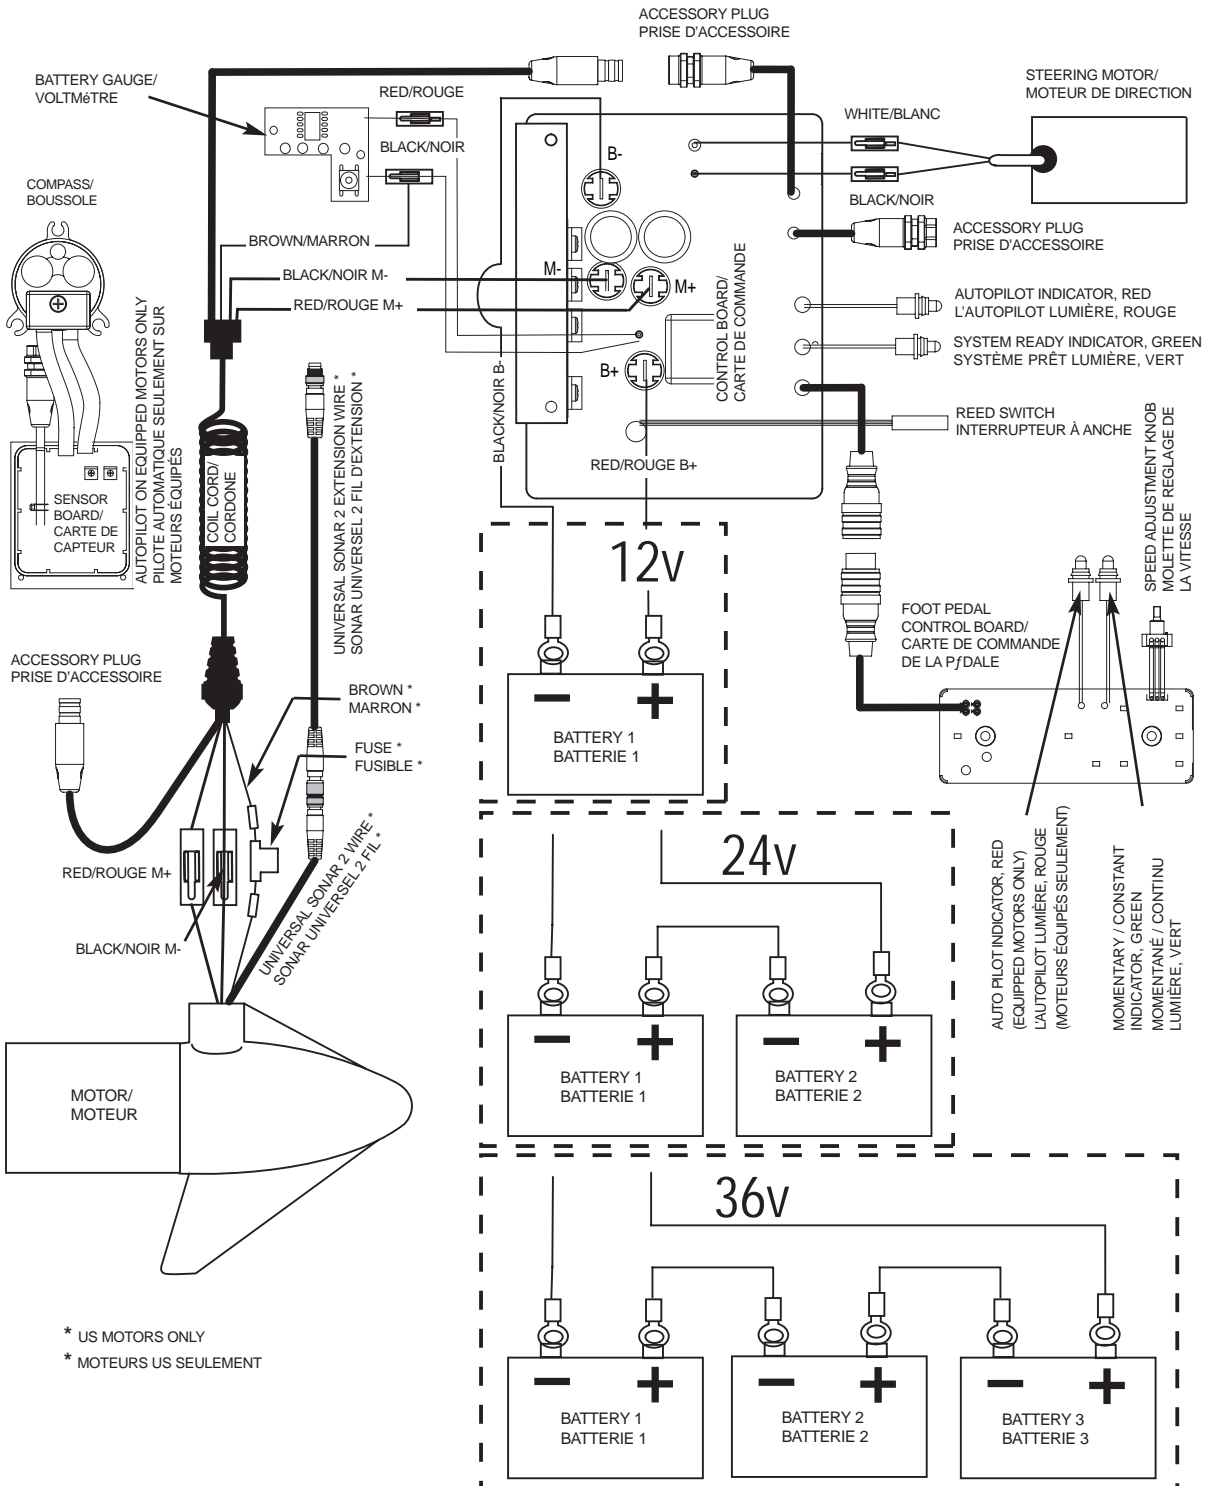

Seal & Oring Kit p/n 2889460

* This item is part of an assembly. This item cannot be sold separately due to machining and /or assembly that is required.

P/N 2324931

REV. N 12-07

Terrova 80 is 24-volts only!

* US MOTORS ONLY
* MOTEURS US SEULEMENT