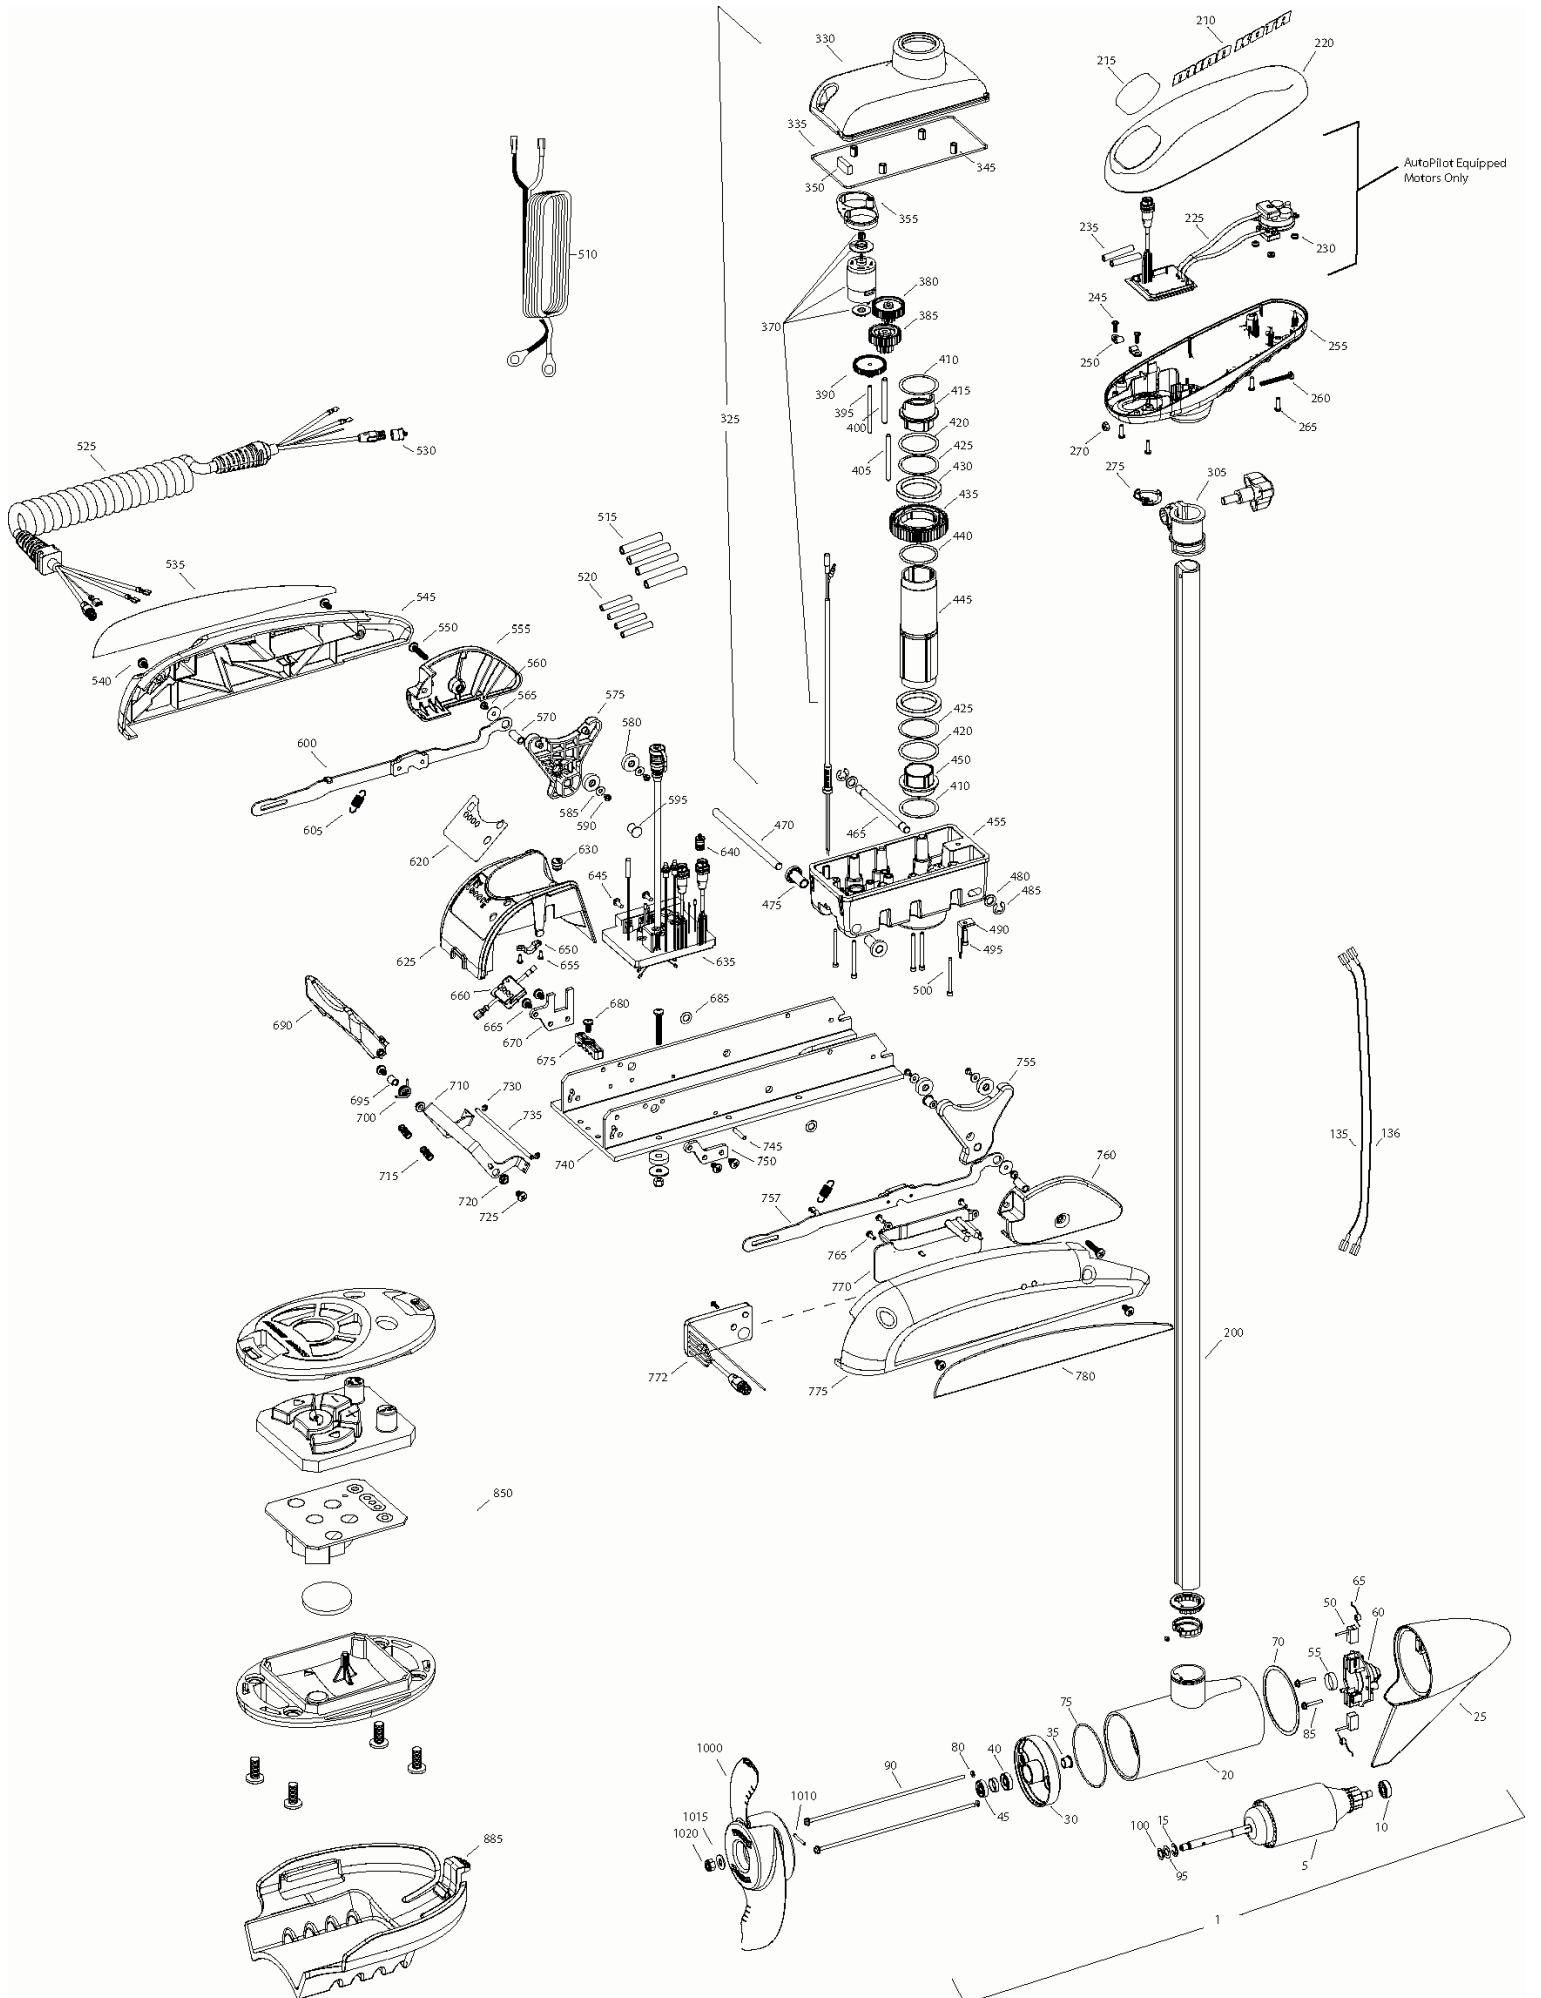

Riptide 55 ST
55 LBS THRUST
12 VOLT 50 AMP
48" SHAFT

for use with "AI" serial numbers
3-year warranty from the date of purchase

Item	P/N	Description	Qty	Item	P/N	Description	Qty	Item	P/N	Description	Qty
1	2779030	12V Motor 48" SW	1	390	2302245	Gear, cluster 1st stage	1	680	2323405	Screw, 1/4-20 x .5	1
5	2-100-145	Armature assembly	1	395	2302610	Shaft, gear 1st stage	1	685	2333100	Speed nut, .375	2
10	140-010	Bearing	1	400	2302620	Shaft, gear 3rd stage	1	690	2320216	Handle, release cover	1
15	788-015	Retaining ring	1	405	2302615	Shaft, gear 2nd stage	1	695	2301700	Bushing,	1
20		Included in #200 assembly		410	2321704	Washer, thrust	2	700	2322701	Spring, release handle	1
25	421-350	Brush end housing assembly STD	1	415	2321515	Liner, output tube	1	710	2320401	Handle, release SW	1
30	2-400-337	Plain end housing assembly	1	420	2324608	O-ring, 224	2	715	2322712	Spring, release handle	2
35	144-049	Flange bearing	1	425	2321720	Shim, O-ring	2	720	2322604	Bushing, handle	2
40	880-003	Seal	1	430	2327308	Bearing, ball sealed	2	725	2332104	Screw, 1/4-20 x .625	2
45	880-006	Seal with shield	1	435	2322200	Gear, output	1	730	2323000	E-clip, 3/16, SS	2
50	188-036	Brush	2	440	2324601	O-ring, output gear	1	735	2322607	Pin, follower, handle	1
55	725-050	Paper tube	1	445	2322030	Tube, output machined	1	740	2321902	Base extrusion, machined	1
60	738-036	Brush plate	1	450	2321510	Collar, drive, bottom	1	745	2322912	Spring pin,	2
65	975-040	Brush spring	2	455	2326507	Steering housing, Bottom	1	750	2321951	Bracket, sideplate	1
70	337-036	Gasket	1	460	2320605	Leadwire, Steering	1	755	2323910	Ramp, 3 5/8" right	1
75	701-081	O-ring, motor	1	465	2322601	Pin, latch, SS	1	757	2994201	Arm, release, Right	1
80	701-008	O-ring, thru-bolt	2	470	2322603	Pin, pivot, SS	1	760	2321920	Skid, right	1
85	830-007	Screw, 8-32	2	475	2327310	Bushing, pivot pin	2	765	2301310	Screw, 8-18 x .5	3
90	830-008	Thru-bolt	2	480	2321702	Washer, flat .375	2	770	2370221	Cover, access, SW	1
95	990-067	Washer, steel	2	485	2263011	E-ring .375	2	772	2374090	Copilot Reciever Board	1
100	990-070	Washer, nylatron	2	490	2322702	Spring, latch pin	2	775	2321911	Sideplate, right, SW	1
135	640-009	Leadwire, black	1	495	2323410	Screw, 8-32 x .75	1	780	2325642	Decal, sideplate, right	1
136	640-108	Leadwire, red	1	500	2323408	Screw, 8-32 x 2	7				
200	2779305	Tube, composite 54" SW	1	510	2090651	Leawire, 10 ga	1	850	2994095	Remote assembly	1
205		Included in #200 assembly		525	2991273	Coil cord	1	851		Case, cover, transmitter	1
210	2325666	Decal, cover	2	530	2320202	Cap, dust, coil cord, non-AP only	1	860		Keypad, transmitter	1
215	2325685	Decal, ctrl box 55 RT	1	535	2325643	Decal, sideplate, left	1	865		Transmitter board	1
	2325682	Decal, ctrl box 55 RT Autopilot	1	540	2323405	Screw, 1/4-20	4	870		Battery, transmitter	1
220	2320201	Cover, ctrl box	1	545	2321916	Sideplate, left	1	875		Case, bottom, transmitter	1
225	2324030	Ctrl board, compass, Autpilot only	1	550	2263427	Screw, 1/4-20 x 1.25 SS	2	880		Screw, 4-24	4
230	2302960	Grommet, compass, Autopilot only	3	555	2321925	Skid, left	1	885	2371990	Mount, co-Pilot	1
235	2065400	Wire insulator	2	560	2323422	Screw, 10-24 x .375	2				
245	2372100	Screw, 8-18 x .625	3	565	2321700	Washer, #10 SS	2	■	1378131	Propeller kit WW2	1
250	2052510	Cable clamp	3	570	2327306	Bushing, pivot	2	■	2994875	Propeller bag assy	
255	2322501	Ctrl box	1	575	2323915	Ramp, 3 5/8" left	1	1000	2091160	Propeller WW2	1
260	2332102	Screw, 10-24	1	580	2325117	Pad, rubber rest	4	1010	2262600	Drive pin, small	1
265	2372100	Screw, 8-18 x .625	4	585	2321706	Washer, #8	4	1015	2151726	Washer, prop, small	1
270	2333101	Nut, 10-24	1	590	2323412	Screw, 8-18 x .25	4	1020	2198400	Anode	1
275	2224702	Plug, ctrl box	1	595	2324706	Insert, ramp	2				
305	2771500	Depth collar	1	600	2994203	Arm, release, left	1	■	2994864	Mounting hardware bag assy	
315		Included in #305 assembly		605	2322710	Spring, extension	2				
320		Included in #305 assembly		■	2770251	Cover, speed control with decal	1				
325	2997051	Steering housing	1	620	2325651	Decal, speed control	1				
330	2326502	Steering housing top	1	625	2320211	Cover, speed control	1				
335	2324604	O-ring, case seal	1	630	2322901	Strain relief	1				
345	2305605	Roll pin 5/16	4	635	2324011	Control board, 12v	1				
350	2308601	Breather, filter	1	640	2320203	Cap, dust, control board	1				
355	2328610	Cradle, motor	1	645	2323406	Screw, 10-24 x	2				
360	2302240	Pinion gear	1	650	2321315	Holder, connector	1				
365	2300265	Cap, motor, plastic	1	655	2332103	Screw, 6-20 x .375	2				
370	2307050	Motor, steering, 12V	1	660	2074080	Battery meter, 12v	1				
375	2300560	Cap, spacer, plastic	1	665	2323402	Screw, 1/4-20 x .375	4				
380	2302255	Gear, cluster 3rd stage	1	670	2321941	Bracket, strain relief	1				
385	2302250	Gear, cluster 2nd stage	1	675	2321310	Strain relief, wire	1				