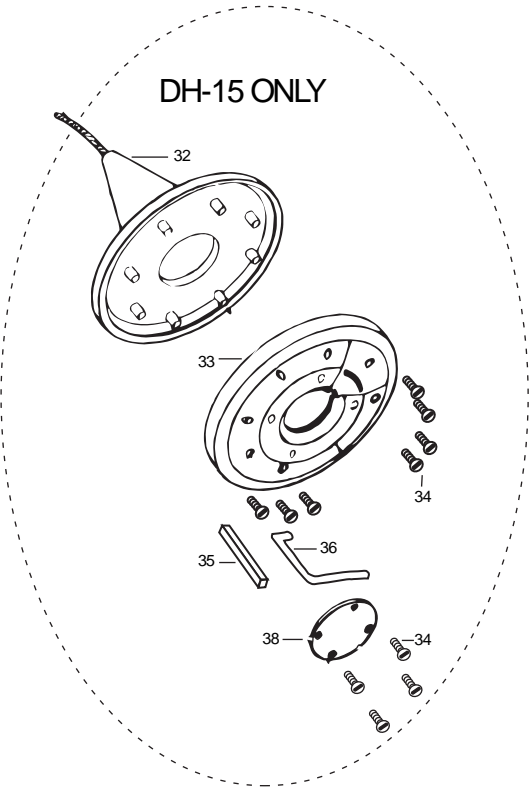

DeckHand 15 and DeckHand 25 (not 25R) 2-year warranty

Item	Part	Description
1	2370206	Cover DH-15 2375505 cover decal
	2370207	Cover DH-25 2375505 cover decal
3	2372121	Screw-#8-18x 1-1/2 Stallgrd (2 .ea)
4	2372111	Screw-#8-18x 3/4 Stallgrd (2 .ea)
■	2377803	Motor Assembly - DeckHand- Includes 6-13
8	350-154	Gear
9	990-077	Washer - Nylatron (2 .ea)
10	990-075	Washer - Steel
11	410-015	Cover- Housing
11a	337-015	Gasket
12	830-036	Screw - 10-32x.375 (4.ea)
13	788-030	Snap Ring
14	2223455	Screw-#10-32x1/2 (3 .ea)
14a	2261718	Washer- Lock Star #10 Ext Tooth 3.ea)
15	2377900	Spool includes 60' rope
16	2370000	Bearing-Spool
17	2263010	E-Ring 3/8 Dia Shaft
18	2371902	Base- Mounting E-Coat
19	2374010	Switch-Momentary Anchor
20	2372130	Screw-#4-40x3/4 PPH (2 .ea)
21	2373100	Nut-Con/Mom Swt Anchor (2 .ea)
22	2372700	Spring-Anchor
23	2372900	Grommet-Anchor Cover Short (2 .ea)
24	2372910	Grommet-Anchor Cover Long (2 .ea)
25	2376300	Wire- Routing Clip (2 .ea)
■	2994803	Bag Assembly (includes 26-30)
26	2153501	Bolt- Mounting 3500 w/stallgd (4 .ea)
27	2301720	Mounting Washer-Rubber (6 .ea)
29	2151726	Washer 5/16 STD SS (4 .ea)
30	2153100	Nut 5/16 (4 .ea)
31		See 2774805
32	2378000	Anchor-Upper Half (DH-15)
33	2378100	Anchor-Lower Half (DH-15)
34	2372100	Screw #8-18x5/8 (as required)
35	2372800	Keeper Block
36	2373600	Lock Pin-Anchor
38	2376700	Plug-Anchor
39	2374000	Switch-Control Anchor
43	2370707	Jumper Wire
44	2370607	Leadwire
45	2371610	Rope Guide
46	2372710	Spring-Rope Guide
47	2151700	Washer- Eye Shaft (2 .ea)
48	2372615	Cotter Pin 3/32x3/4 (2 .ea)
49	2378204	Circuit Breaker
50	2372031	Tubing- Heat Shrink
52	2371413	Connecting Cable 10ga
53	2998411	Davit Assembly
54	2992312	Large Roller Assembly
55	2992306	Small Roller Assembly
56	2991503	Sleeve Roller Assembly
57	2370820	Safety Chain Assembly
57a	2370806	Anchor Shackle
58	2992620	Safety Pin Assembly
59	2774805	Mounting Bolts and Nuts (4 each)
■	2994804	Bag Assembly -DH 18 (anc. plug + screws)