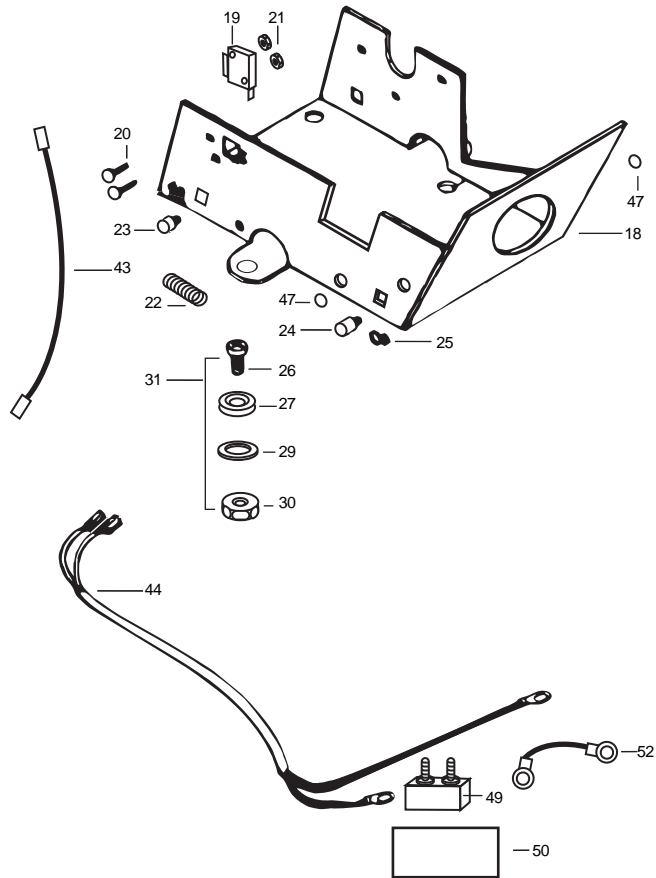

DeckHand 15 and DeckHand 25 (not 25R) 2-year warranty

Item	Part	Description
1	2370206	Cover DH-15 2375505 cover decal
	2370207	Cover DH-25 2375505 cover decal
3	2372121	Screw-#8-18x 1-1/2 Stallgrd (2 .ea)
4	2372111	Screw-#8-18x 3/4 Stallgrd (2 .ea)
■	2377803	Motor Assembly - DeckHand- Includes 6-13
8	350-154	Gear
9	990-077	Washer - Nylatron (2 .ea)
10	990-075	Washer - Steel
11	410-015	Cover- Housing
11a	337-015	Gasket
12	830-036	Screw - 10-32x.375 (4.ea)
13	788-030	Snap Ring
14	2223455	Screw-#10-32x1/2 (3 .ea)
14a	2261718	Washer- Lock Star #10 Ext Tooth 3.ea)
15	2377900	Spool includes 60' rope
16	2370000	Bearing-Spool
17	2263010	E-Ring 3/8 Dia Shaft
18	2371902	Base- Mounting E-Coat
19	2374010	Switch-Momentary Anchor
20	2372130	Screw-#4-40x3/4 PPH (2 .ea)
21	2373100	Nut-Con/Mom Swt Anchor (2 .ea)
22	2372700	Spring-Anchor
23	2372900	Grommet-Anchor Cover Short (2 .ea)
24	2372910	Grommet-Anchor Cover Long (2 .ea)
25	2376300	Wire- Routing Clip (2 .ea)
■	2994803	Bag Assembly (includes 26-30)
26	2153501	Bolt- Mounting 3500 w/stallgd (4 .ea)
27	2301720	Mounting Washer-Rubber (6 .ea)
29	2151726	Washer 5/16 STD SS (4 .ea)
30	2153100	Nut 5/16 (4 .ea)
31		See 2774805
32	2378000	Anchor-Upper Half (DH-15)
33	2378100	Anchor-Lower Half (DH-15)
34	2372100	Screw #8-18x5/8 (as required)
35	2372800	Keeper Block
36	2373600	Lock Pin-Anchor
38	2376700	Plug-Anchor
39	2374000	Switch-Control Anchor
43	2370707	Jumper Wire
44	2370607	Leadwire
45	2371610	Rope Guide
46	2372710	Spring-Rope Guide
47	2151700	Washer- Eye Shaft (2 .ea)
48	2372615	Cotter Pin 3/32x3/4 (2 .ea)
49	2378204	Circuit Breaker
50	2372031	Tubing- Heat Shrink
52	2371413	Connecting Cable 10ga
53	2998411	Davit Assembly
54	2992312	Large Roller Assembly
55	2992306	Small Roller Assembly
56	2991503	Sleeve Roller Assembly
57	2370820	Safety Chain Assembly
57a	2370806	Anchor Shackle
58	2992620	Safety Pin Assembly
59	2774805	Mounting Bolts and Nuts (4 each)
■	2994804	Bag Assembly -DH 18 (anc. plug + screws)