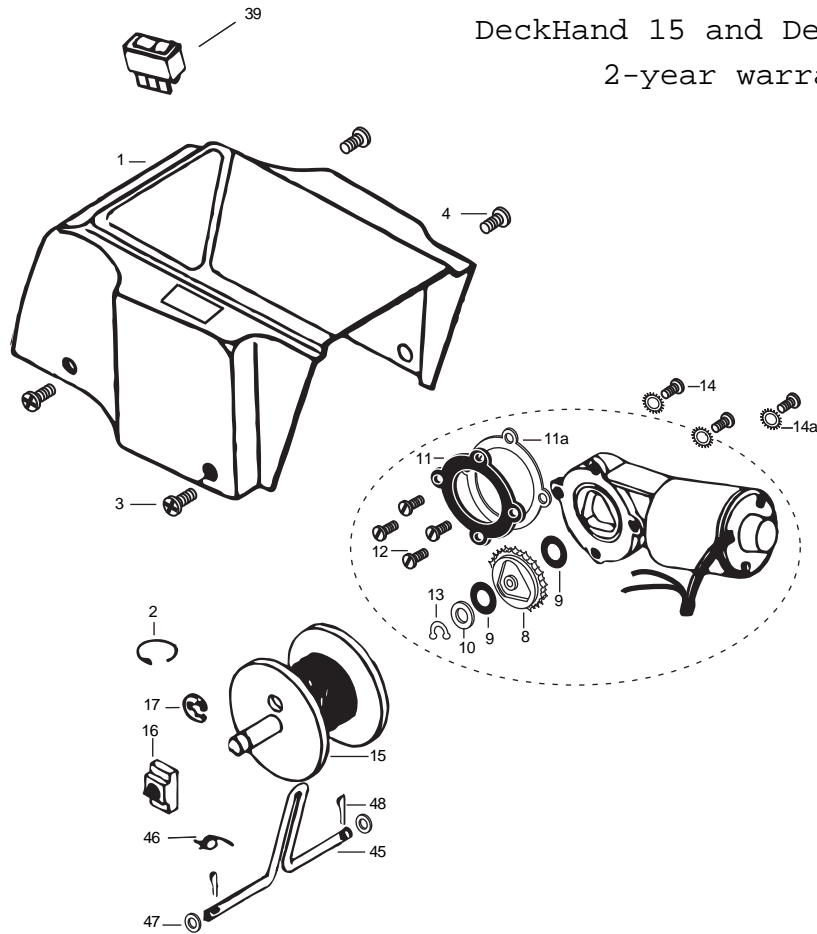

DeckHand 15 and DeckHand 25 (not 25R) 2-year warranty

Item	Part	Description
1	2370206	Cover DH-15 2375505 cover decal
	2370207	Cover DH-25 2375505 cover decal
3	2372121	Screw-#8-18x 1-1/2 Stallgrd (2 .ea)
4	2372111	Screw-#8-18x 3/4 Stallgrd (2 .ea)
■	2377803	Motor Assembly - DeckHand- Includes 6-13
8	350-154	Gear
9	990-077	Washer - Nylatron (2 .ea)
10	990-075	Washer - Steel
11	410-015	Cover- Housing
11a	337-015	Gasket
12	830-036	Screw - 10-32x.375 (4.ea)
13	788-030	Snap Ring
14	2223455	Screw-#10-32x1/2 (3 .ea)
14a	2261718	Washer- Lock Star #10 Ext Tooth 3.ea)
15	2377900	Spool includes 60' rope
16	2370000	Bearing-Spool
17	2263010	E-Ring 3/8 Dia Shaft
18	2371902	Base- Mounting E-Coat
19	2374010	Switch-Momentary Anchor
20	2372130	Screw-#4-40x3/4 PPH (2 .ea)
21	2373100	Nut-Con/Mom Swt Anchor (2 .ea)
22	2372700	Spring-Anchor
23	2372900	Grommet-Anchor Cover Short (2 .ea)
24	2372910	Grommet-Anchor Cover Long (2 .ea)
25	2376300	Wire- Routing Clip (2 .ea)
■	2994803	Bag Assembly (includes 26-30)
26	2153501	Bolt- Mounting 3500 w/stallgd (4 .ea)
27	2301720	Mounting Washer-Rubber (6 .ea)
29	2151726	Washer 5/16 STD SS (4 .ea)
30	2153100	Nut 5/16 (4 .ea)
31		See 2774805
32	2378000	Anchor-Upper Half (DH-15)
33	2378100	Anchor-Lower Half (DH-15)
34	2372100	Screw #8-18x5/8 (as required)
35	2372800	Keeper Block
36	2373600	Lock Pin-Anchor
38	2376700	Plug-Anchor
39	2374000	Switch-Control Anchor
43	2370707	Jumper Wire
44	2370607	Leadwire
45	2371610	Rope Guide
46	2372710	Spring-Rope Guide
47	2151700	Washer- Eye Shaft (2 .ea)
48	2372615	Cotter Pin 3/32x3/4 (2 .ea)
49	2378204	Circuit Breaker
50	2372031	Tubing- Heat Shrink
52	2371413	Connecting Cable 10ga
53	2998411	Davit Assembly
54	2992312	Large Roller Assembly
55	2992306	Small Roller Assembly
56	2991503	Sleeve Roller Assembly
57	2370820	Safety Chain Assembly
57a	2370806	Anchor Shackle
58	2992620	Safety Pin Assembly
59	2774805	Mounting Bolts and Nuts (4 each)
■	2994804	Bag Assembly -DH 18 (anc. plug + screws)