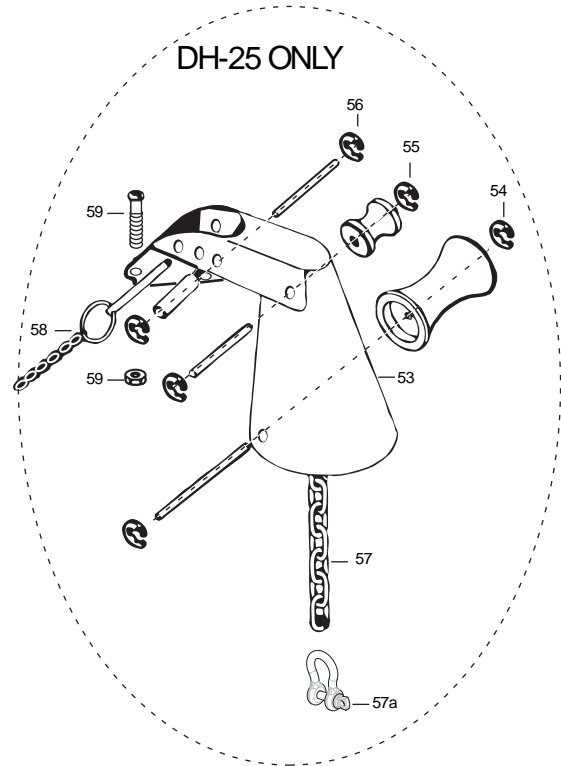

DeckHand 15 and DeckHand 25 (not 25R) 2-year warranty

Item	Part	Description
1	2370206	Cover DH-15 2375505 cover decal
	2370207	Cover DH-25 2375505 cover decal
3	2372121	Screw-#8-18x 1-1/2 Stallgrd (2 .ea)
4	2372111	Screw-#8-18x 3/4 Stallgrd (2 .ea)
■	2377803	Motor Assembly - DeckHand- Includes 6-13
8	350-154	Gear
9	990-077	Washer - Nylatron (2 .ea)
10	990-075	Washer - Steel
11	410-015	Cover- Housing
11a	337-015	Gasket
12	830-036	Screw - 10-32x.375 (4.ea)
13	788-030	Snap Ring
14	2223455	Screw-#10-32x1/2 (3 .ea)
14a	2261718	Washer- Lock Star #10 Ext Tooth 3.ea)
15	2377900	Spool includes 60' rope
16	2370000	Bearing-Spool
17	2263010	E-Ring 3/8 Dia Shaft
18	2371902	Base- Mounting E-Coat
19	2374010	Switch-Momentary Anchor
20	2372130	Screw-#4-40x3/4 PPH (2 .ea)
21	2373100	Nut-Con/Mom Swt Anchor (2 .ea)
22	2372700	Spring-Anchor
23	2372900	Grommet-Anchor Cover Short (2 .ea)
24	2372910	Grommet-Anchor Cover Long (2 .ea)
25	2376300	Wire- Routing Clip (2 .ea)
■	2994803	Bag Assembly (includes 26-30)
26	2153501	Bolt- Mounting 3500 w/stallgd (4 .ea)
27	2301720	Mounting Washer-Rubber (6 .ea)
29	2151726	Washer 5/16 STD SS (4 .ea)
30	2153100	Nut 5/16 (4 .ea)
31		See 2774805
32	2378000	Anchor-Upper Half (DH-15)
33	2378100	Anchor-Lower Half (DH-15)
34	2372100	Screw #8-18x5/8 (as required)
35	2372800	Keeper Block
36	2373600	Lock Pin-Anchor
38	2376700	Plug-Anchor
39	2374000	Switch-Control Anchor
43	2370707	Jumper Wire
44	2370607	Leadwire
45	2371610	Rope Guide
46	2372710	Spring-Rope Guide
47	2151700	Washer- Eye Shaft (2 .ea)
48	2372615	Cotter Pin 3/32x3/4 (2 .ea)
49	2378204	Circuit Breaker
50	2372031	Tubing- Heat Shrink
52	2371413	Connecting Cable 10ga
53	2998411	Davit Assembly
54	2992312	Large Roller Assembly
55	2992306	Small Roller Assembly
56	2991503	Sleeve Roller Assembly
57	2370820	Safety Chain Assembly
57a	2370806	Anchor Shackle
58	2992620	Safety Pin Assembly
59	2774805	Mounting Bolts and Nuts (4 each)
■	2994804	Bag Assembly -DH 18 (anc. plug + screws)