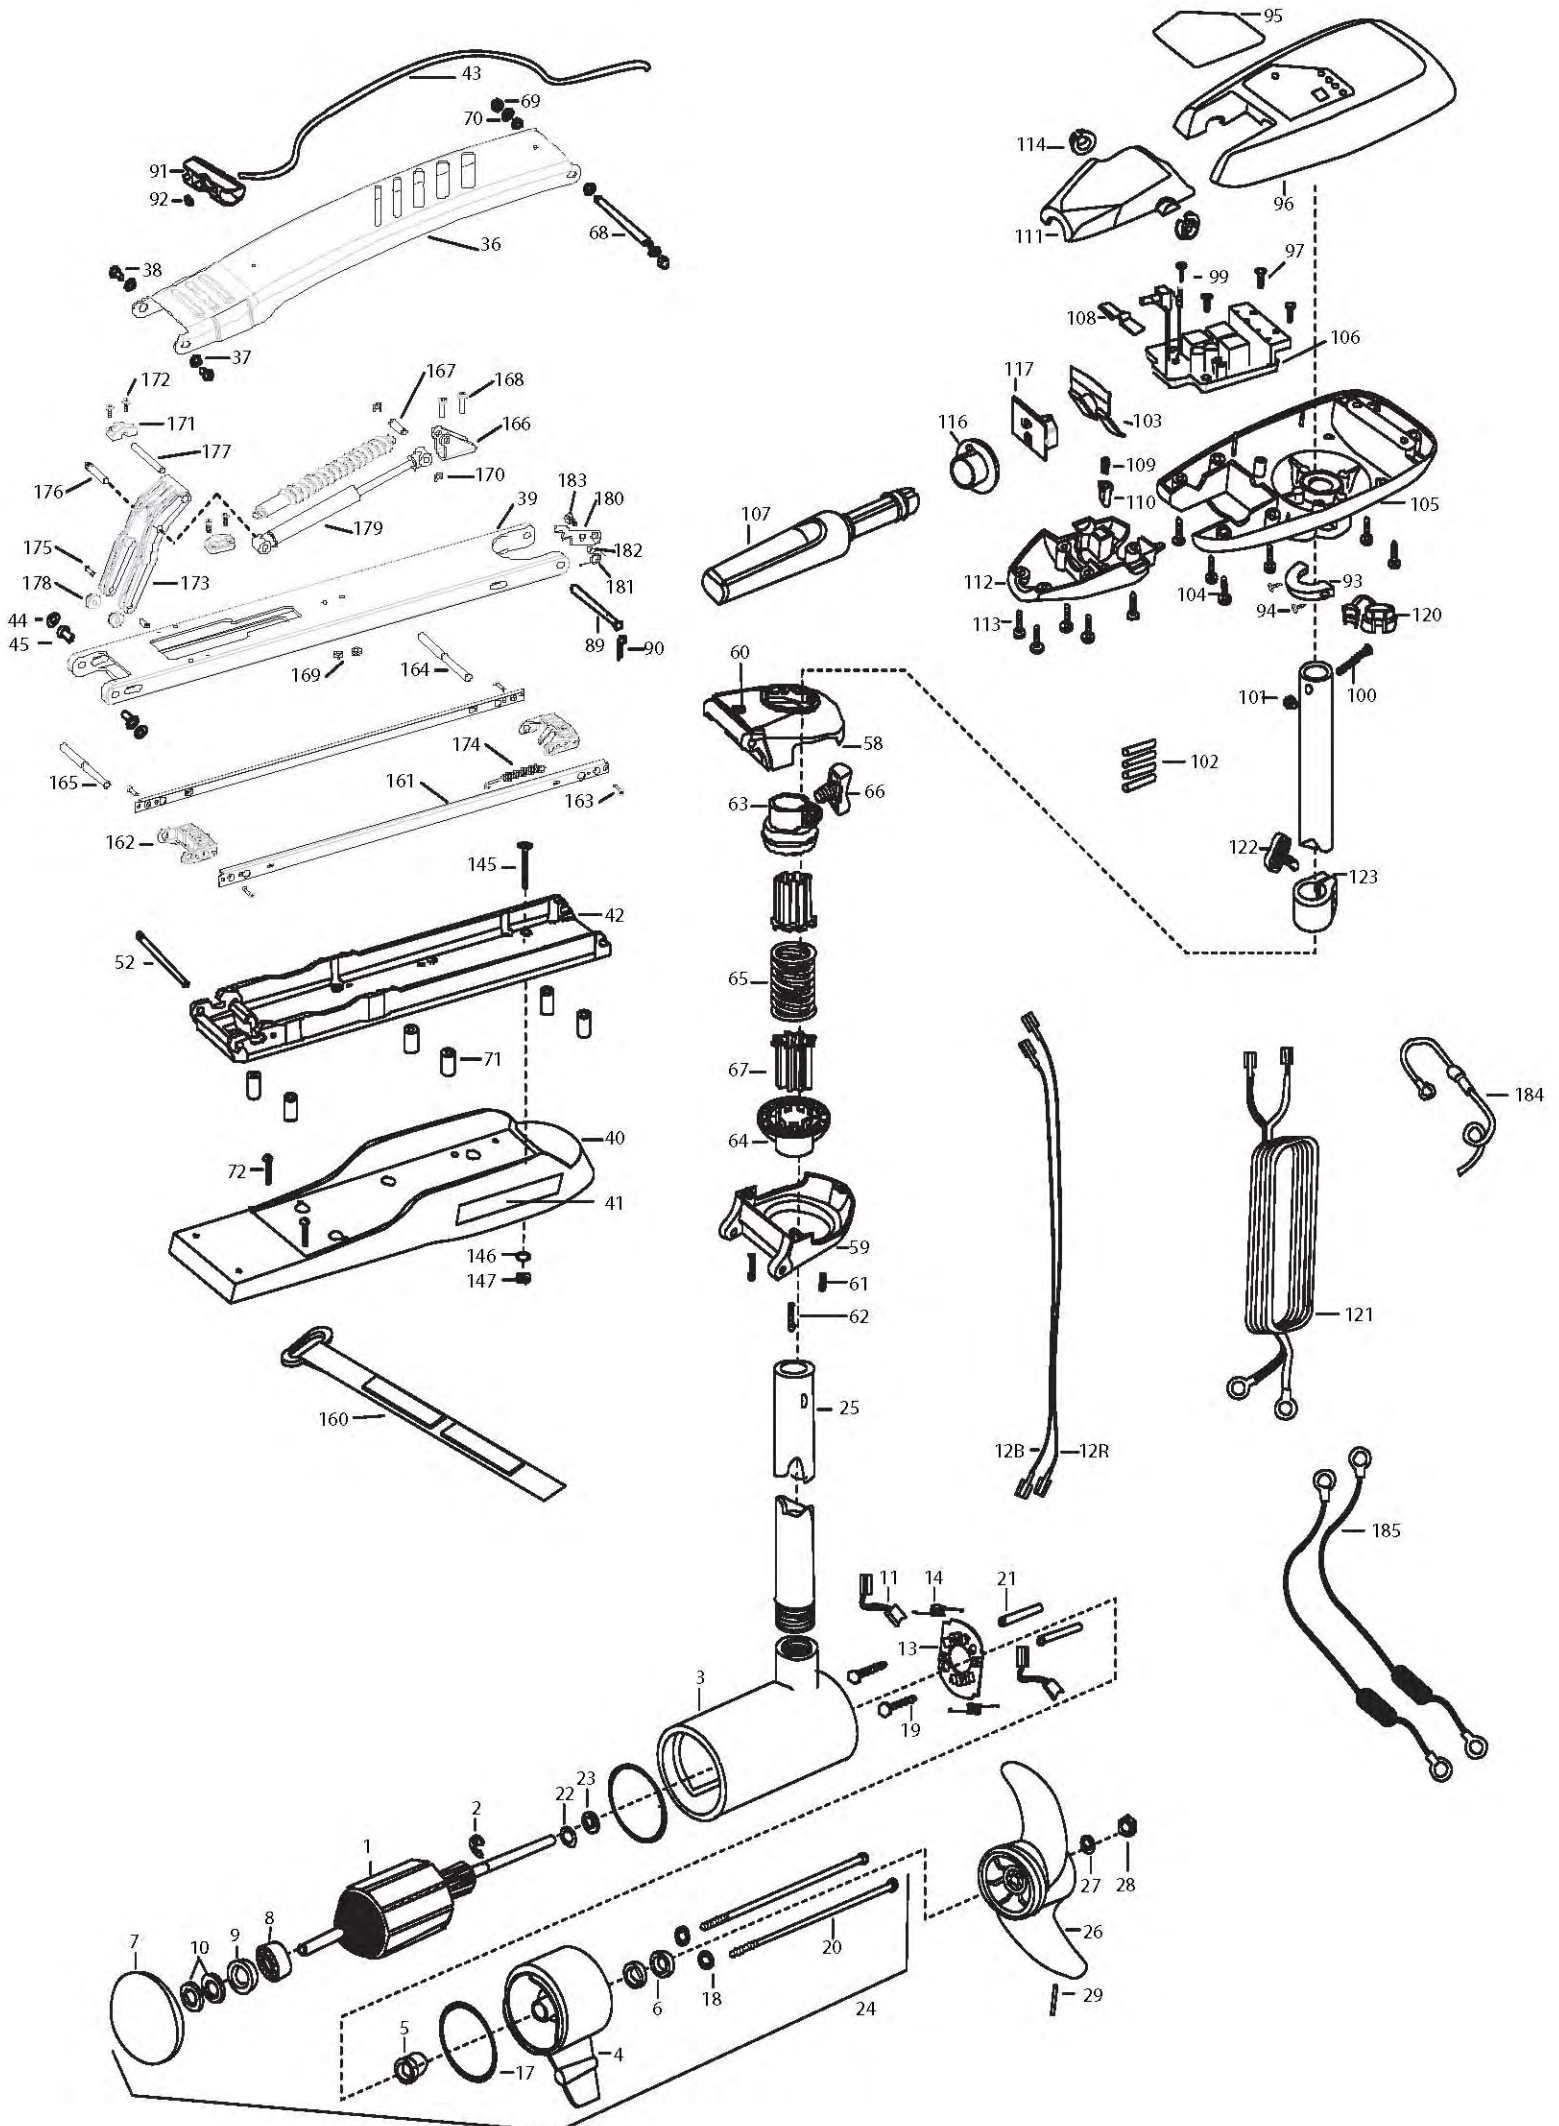

RT PRO 101

101 lbs Thrust

36 volt 46 amps

52" & 62" SHAFT

for use with "J" serial numbers

3-year warranty from the date of sale

1	2-100-216	ARMATURE ASSEMBLY 36V 4"	58	2772318	BRKT TOP/EYELET ASSEMBLY	*146	2261713	WASHER-1/4 FLAT S/S [6.EA]
2	788-040	RETAINING RING	59	2991772	BRKT BOTTOM/BEARING SW ASSEMBLY	*147	2263103	NUT-1/4-20 NYLOCK-JAM [6.EA]
3	2-200-310	CENTER HOUSING ASSEMBLY 4.0 TXT	60	2772352	EYELET KIT -ROPE	160	2263804	STRAP - VELCRO 30.5"
4	2-300-340	BRUSH END HOUSING ASSEMBLY	61	2263422	SCREW 5/16-18 X 1 SHCS SS	161	2263615	TIE RAIL LONG [2 EA.]
5	144-017	BEARING- FLANGE (SERVICE ONLY)	62	2263424	SCREW 5/16-18 X 2-1/2 SHCS [2.EA]		2263610	TIE RAIL SHORT [2 EA.]
6	880-025	SEAL [2.EA]	63	2261525	SPRING-SLEEVE UPPER	162	2262645	LATCH PIN HOLDER [2 EA.]
7	421-376R	PLAIN END HOUSING ASSEMBLY	64	2261535	SPRING SLEEVE, LOWER	163	2263456	SCREW #8 - 3/4" BTFH SS [4 EA.]
8	140-010	BALL BEARING	65	2262705	SPRING, BOWGUARD, HC	164	2262661	LATCH PIN, GROOVED FRONT SS
9	990-045	THRUST SPACER	66	2011366	SCREW-COLLAR SS	165	2262663	LATCH PIN, GROOVED REAR SS
10	992-010	SPRING WASHER [2.EA]	67	2264702	INSERT-TUBE [2 EA.]	166	2261990	BRACKET, CYLINDER FRONT
11	186-094	BRUSH [2.EA]	68	2262604	PIN- THREADED SS	167	2262665	PIN, 2 E-CLIP SS
12B	640-018	LEADWIRE-BLACK 10 AWG 62 1/2"	69	2223100	NUT - NYLOCK SS [2.EA]	168	2332104	SCREW 1/4-20 X 5/8" PH SS [2 EA.]
12R	640-123	LEADWIRE-RED 10 AWG 64"	70	2261722	WASHER SS [2.EA]	169	2073100	1/4-20" NUT SS [2 EA.]
13	738-004	BRUSH PLATE 4"	■	2994832	BAG ASSEMBLY	170	2263006	E-CLIP [2 EA.]
14	975-041	SPRING- TORSION [2.EA]	*71	2261505	SPACER, MOTOR REST [6.EA]	171	2261995	BRACKET REAR [2 EA.]
17	701-009	O-RING —THRU BOLT [2.EA]	*72	2263434	SCREW, 8-18 X 1 PPH SS [2.EA]	172	2223454	SCREW #10-32 X 1/2" PH SS [4 EA.]
18	701-043	O-RING [2.EA]	89	2262606	PIN- CLEVIS SS	173	2261545	YOKE-GAS ASSIST
19	830-027	SCREW -SELF THREAD 10-32X2 1/4" [2.EA]	90	2260806	SPRING CLIP SS	174	2262722	SPRING EXTENSION
20	830-096	THRU BOLT 12-24X11.56 [2.EA]	91	2150400	PULL-GRIP	175	2262635	PIN ROLLER SS [2 EA.]
21	973-025	SPACER- BRUSH PLATE [2.EA]	92	2151700	WASHER-EYE SHAFT .562 OD	176	2262667	PIN-KNURLED SS
22	990-051	WASHER- STEEL	93	2061517	COLLAR- CTRL BOX SW WHITE	177	2262669	PIN-YOKE PIVOT SS
23	990-052	WASHER- NYLATRON	94	2263434	SCREW, 8-18 X 1 PPH SS [2.EA]	178	2262320	ROLLER YOKE [2 EA.]
24	2316286	MOTOR ASSEMBLY 36V 4" VARS 52"/62" WHITE	95	2195651	DECAL- COVER RT101 PRO /B/HC	179	2998431	CYLINDER/SHOCK BOOT ASSEMBLY 62"
25	2032085	TUBE COMP. WHITE 62"	96	2300219	COVER- CONTROL BOX RIPTIDE WHITE		2998429	CYLINDER /SHOCK BOOT ASSEMBLY 52"
	2032034	TUBE COMP. WHITE 52"	97	2043427	SCREW- #8-18 X7/8 SS [2.EA]	180	2262670	LATCH PIN STOP LEVER
■	1378132	PROPELLER KIT	99	2043427	SCREW- #8-18 X7/8 THD SS [2.EA]	181	2262723	SPRING, MAXXUM PRO
26	2331160	PROPELLER W.WEDGE 2	100	2263406	SCREW- #10-24 2 SS	182	2301700	SPACER-RELEASE LEVER BRASS
27	2091701	WASHER-PROP LARGE	101	2333101	NUT- HEX #10-24 UNC NYLOCK SS	183	2332104	SCREW 1/4-20 X 5/8" SS
28	2198401	ANODE	102	2305401	SHRINK TUBE- .374 X 1.50 [4 EA.]	184	2998200	CIRCUIT BREAKER ASSEMBLY
29	2262658	PIN-DRIVE SS	103	2302743	SPRING- DETENT (HANDLE-TILT)	185	2340610	CONNECTOR CABLE [2 EA.]
■	2991745	MOUNT,BOW ASSEMBLY, SW 62"	104	2303412	SCREW- #6-20 X 5/8 SELF TAP [5.EA]			
	2991744	MOUNT,BOW ASSEMBLY, SW 52"	105	2062596	CONTROL BOX- SW WHT			
36	2264256	ARM UPPER-SW LONG 62"	106	2184005	CONTROL BOARD ASSEMBLY 24/36V			
	2264251	ARM UPPER-SW STD. 52"	107	2990915	HANDLE ASSEMBLY W/O U- JOINT			
37	2293501	BUSHING, STAINLESS STEEL [4.EA]	108	2302742	SPRING- DETENT (OFF) SS			
38	2263500	BOLT, SHOULDER MAXXUM [2.EA]	109	2302745	SPRING- RELEASE BUTTON SS			
39	2264336	ARM-LOWER GAS ASSIST,LG,SW, 62"	110	2303720	RELEASE BUTTON- HANDLE			
	2264331	ARM-LOWER GAS ASSIST, STD, SW, 52"	111	2060411	HANDLE TOP HALF- MAXIMIZE			
40	2263915	MOTOR REST LONG MAXXUM RT PRO 62"	112	2060415	HANDLE LOWER HALF			
	2263914	MOTOR REST STD. MAXXUM RT PRO 52"	113	2303412	SCREW - 6-20 X 5/8 SELF TAP [5.EA]			
41	2195530	DECAL-MAXXUM RT PRO,MOTOR REST [2.EA]	114	2060005	BEARING- HANDLE PIVOT [2.EA]			
42	2993982	BOWPLATE- SW LG MACH/INSERT, 62"	116	2992852	ACTUATOR- CAM			
	2993983	BOWPLATE - SW STD. MACH/INSERT 52"	117	2184020	POT ADAPTER			
43	2251601	ROPE 40" MAXXUM MOUNT	120	2052900	STRAIN RELIEF- C.CORD/C			
44	2261708	WASHER-3/8X1/2X.010 SS [2.EA]	121	2090650	LEADWIRE- 10 GA (RINGS)			
		[62" MODELS ONLY]	122	2011366	SCREW- COLLAR/NEW KNOB SS			
45	2267318	BEARING NYLINER- [2.EA]	123	2031520	COLLAR- DEPTH (W/O INSERT)			
52	2260505	HINGE-PIN HEADLESS SS	■	2994830	BAG ASSEMBLY-MAXXUM			
■	2991764	BOWGUARD ASSEMBLY-HAND CTRL, 52/62	*145	2263431	SCREW 1/4-20 X 3.5 PPH [6.EA]			