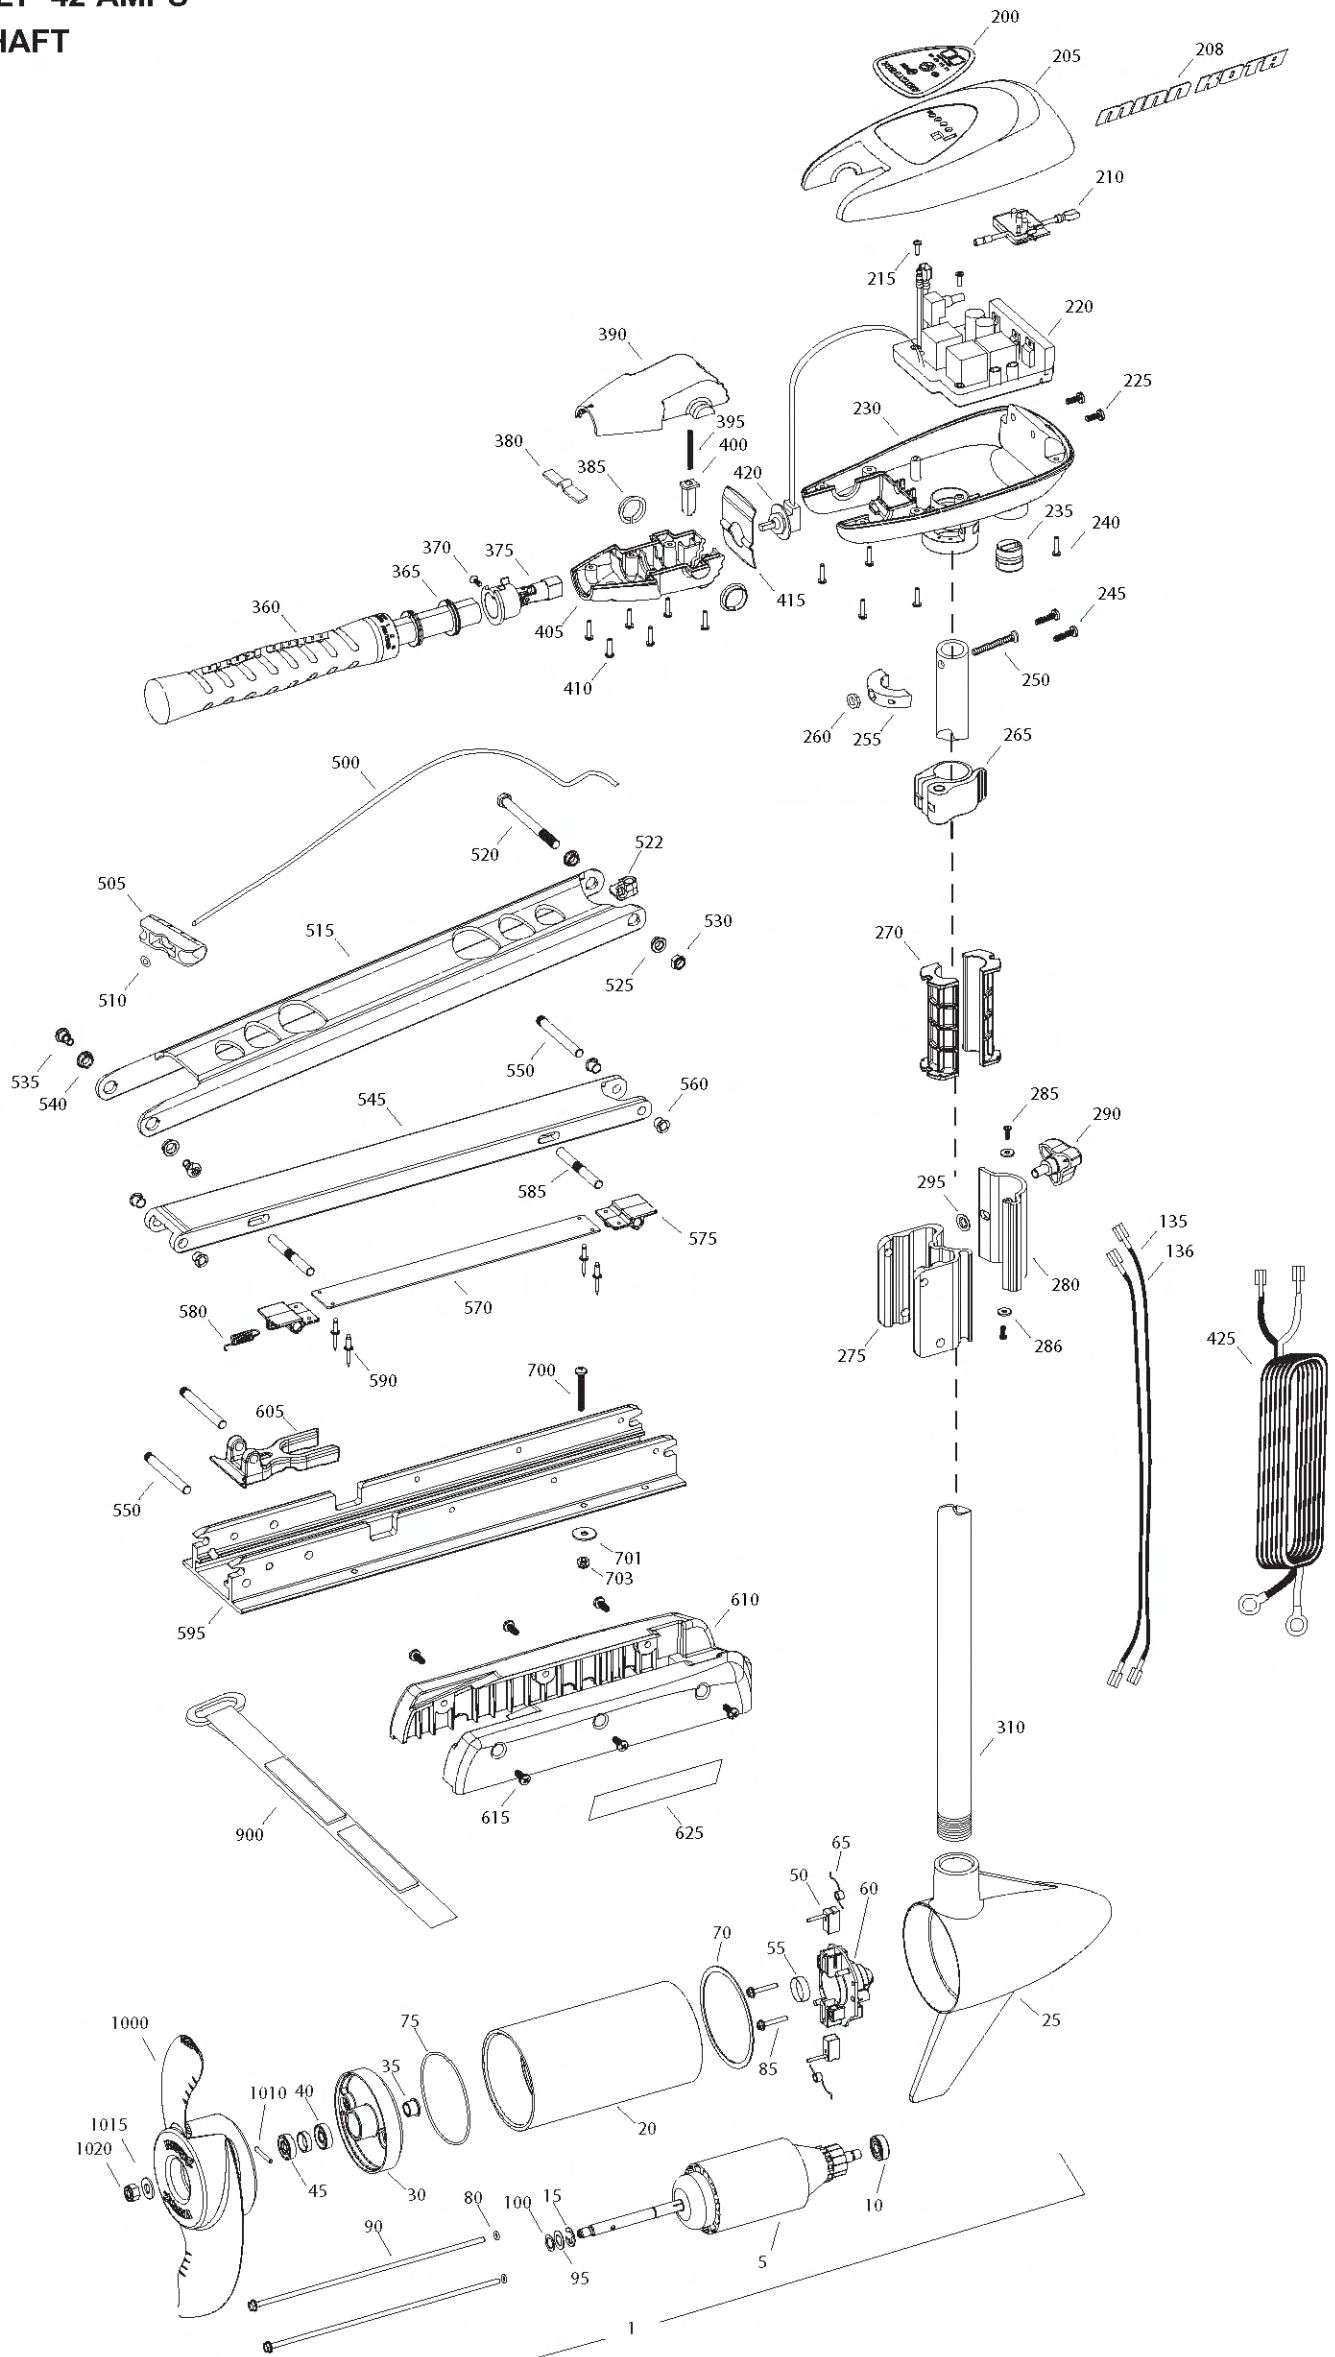

Riptide 70 SE
70 LBS THRUST
24 VOLT 42 AMPS
52" SHAFT

for use with "J" serial numbers
3-year warranty from the date of sale

Item	P/N	Description	Qty	Item	P/N	Description	Qty	Item	P/N	Description	Qty
1	2096036	24V Motor 52" SW	1	365	2060015	Bearing, handle	2	1015	2151726	Washer, prop, small	1
5	2-100-119	Armature assembly	1	370	2063405	Screw, #6 PFH SS	1	1020	2198400	Nut, nylock, prop, Anode	1
10	140-010	Bearing	1	375	2884092	Yoke / spider assy, VARS	1				
15	788-015	Retaining ring	1	380	2302742	Spring, detent, off	1				
20	2-200-304	Center housing assembly	1	385	2060005	Bearing, handle pivot	2				
25	421-336	Brush end housing assembly	1	390	2060900	Handle pivot, top	1				
30	2-400-337	Plain end housing assembly	1	395	2302745	Spring, release button	1				
35	144-049	Flange bearing	1	400	2063700	Button, release	1				
40	880-003	Seal	1	405	2060905	Handle pivot, bottom	1				
45	880-006	Seal with shield	1	410	2303412	Screw, #6 x 5/8 SS	6				
50	188-037	Brush	2								
55	725-050	Paper tube	1	415	2062715	Spring, handle pivot	1				
60	738-036	Brush plate	1	420	2061700	Washer, pot holder	1				
65	975-040	Brush spring	2	425	2992523	Leadwire assy	1				
70	337-036	Gasket	1								
75	701-081	O-ring, motor	1	■	2991701	Mount, Bow Assy	1				
80	701-008	O-ring, thru-bolt	2			[270-295], [500-625]					
85	830-007	Screw, 8-32	2	500	2251601	Rope	1				
90	830-008	Thru-bolt	2	505	2150400	Pull grip	1				
95	990-067	Washer, steel	2	510	2151700	Washer	1				
100	990-070	Washer, nylatron	2	515	2264263	Arm, upper, std, sw	1				
135	640-007	Leadwire, black	1	520	2263506	Bolt, 3/8-16 x 4.25, ss	1				
136	640-106	Leadwire, red	1	522	2262310	Rope guide	1				
■	2888460	Seal and O-ring Kit		525	2267303	Bushing, upper 3/8"	2				
200	2195655	Decal, c-box cover	1	530	2263115	Nut, 3/8-16 SS	1				
205	2060296	C-box cover	1	535	2263510	Bolt, shoulder	2				
				540	2267302	Bushing, SS	2				
208	2325666	Decal - MinnKota	2	545	2994343	Arm, Lower, std, sw	1				
210	2074081	Battery meter, 24v SW	1	550	2260504	Pin, pivot ss	3				
215	3043427	Screw, #8 x 7/8 SS	2	560	2266002	Bushing, nyliner 3/8	4				
220	2184007	Control board, 24/36v	1	■	2993811	Latch strap assy [570-590]	1				
225	2303434	Screw, #8-30 x 5/8 SS	2	570	2263605	Latch strap	1				
230	2062503	Control box, VARS, SW	1	575	2261902	Latch Bracket	2				
235	2062905	Strain relief	1	580	2262709	Spring, latch pin, ss	1				
240	2303412	Screw, #6 x 5/8 SS	6	585	2260502	latch pin, ss	2				
245	2263434	Screw, #8 x 1 SS	2	590	2268602	Rivet, 1/8 ss	4				
250	2383407	Screw, #10-24 x 2 SS	1	595	2266503	Bowplate w/ insert, std, sw	1				
255	2061517	Collar, c-box	1	605	2261544	Yoke,	1				
260	2383124	Nut, 10-24, nylock, SS	1	610	2263906	Motor rest, std, sw	1				
265	2991521	Cam lock/depth collar assy	1	615	2332104	Screw, 1/4-20 x 5/8, ss	6				
				625	2265668	Decal, motor rest	2				
270	2261537	Hinge sleeve	2								
■	2991839	Hinge & door assembly [275-295]	1	■	2994830	Bag assembly	1				
275	2261894	Hinge base assembly	1	700	2263431	Screw, 1/4-20 x 3 1/2" PPH, SS	6				
280	2261898	Hinge door	1	701	2301720	Washer, rubber mounting	6				
285	2332100	Screw, 8-32 x 3/8, ss	2	702	2261713	Washer, 1/4 SS	6				
286	2261732	Washer, #8 nylon	2	703	2263101	Nut, 1/4-20 Nylock, SS	6				
290	2260906	Knob	1								
295	2261728	Washer, retaining	1	900	2263804	Strap, hold down	1				
310	2032034	Tube Composite 52"	1	■	1378131	Propeller kit WW2					
				■	2994875	Propeller bag assy					
■	2990957	Handle assy, VARS [360-410]	1	1000	2091160	Propeller WW2	1				
360	2990456	Grip/handle assy, VARS [360-375]	1	1010	2092600	Drive pin, small	1				