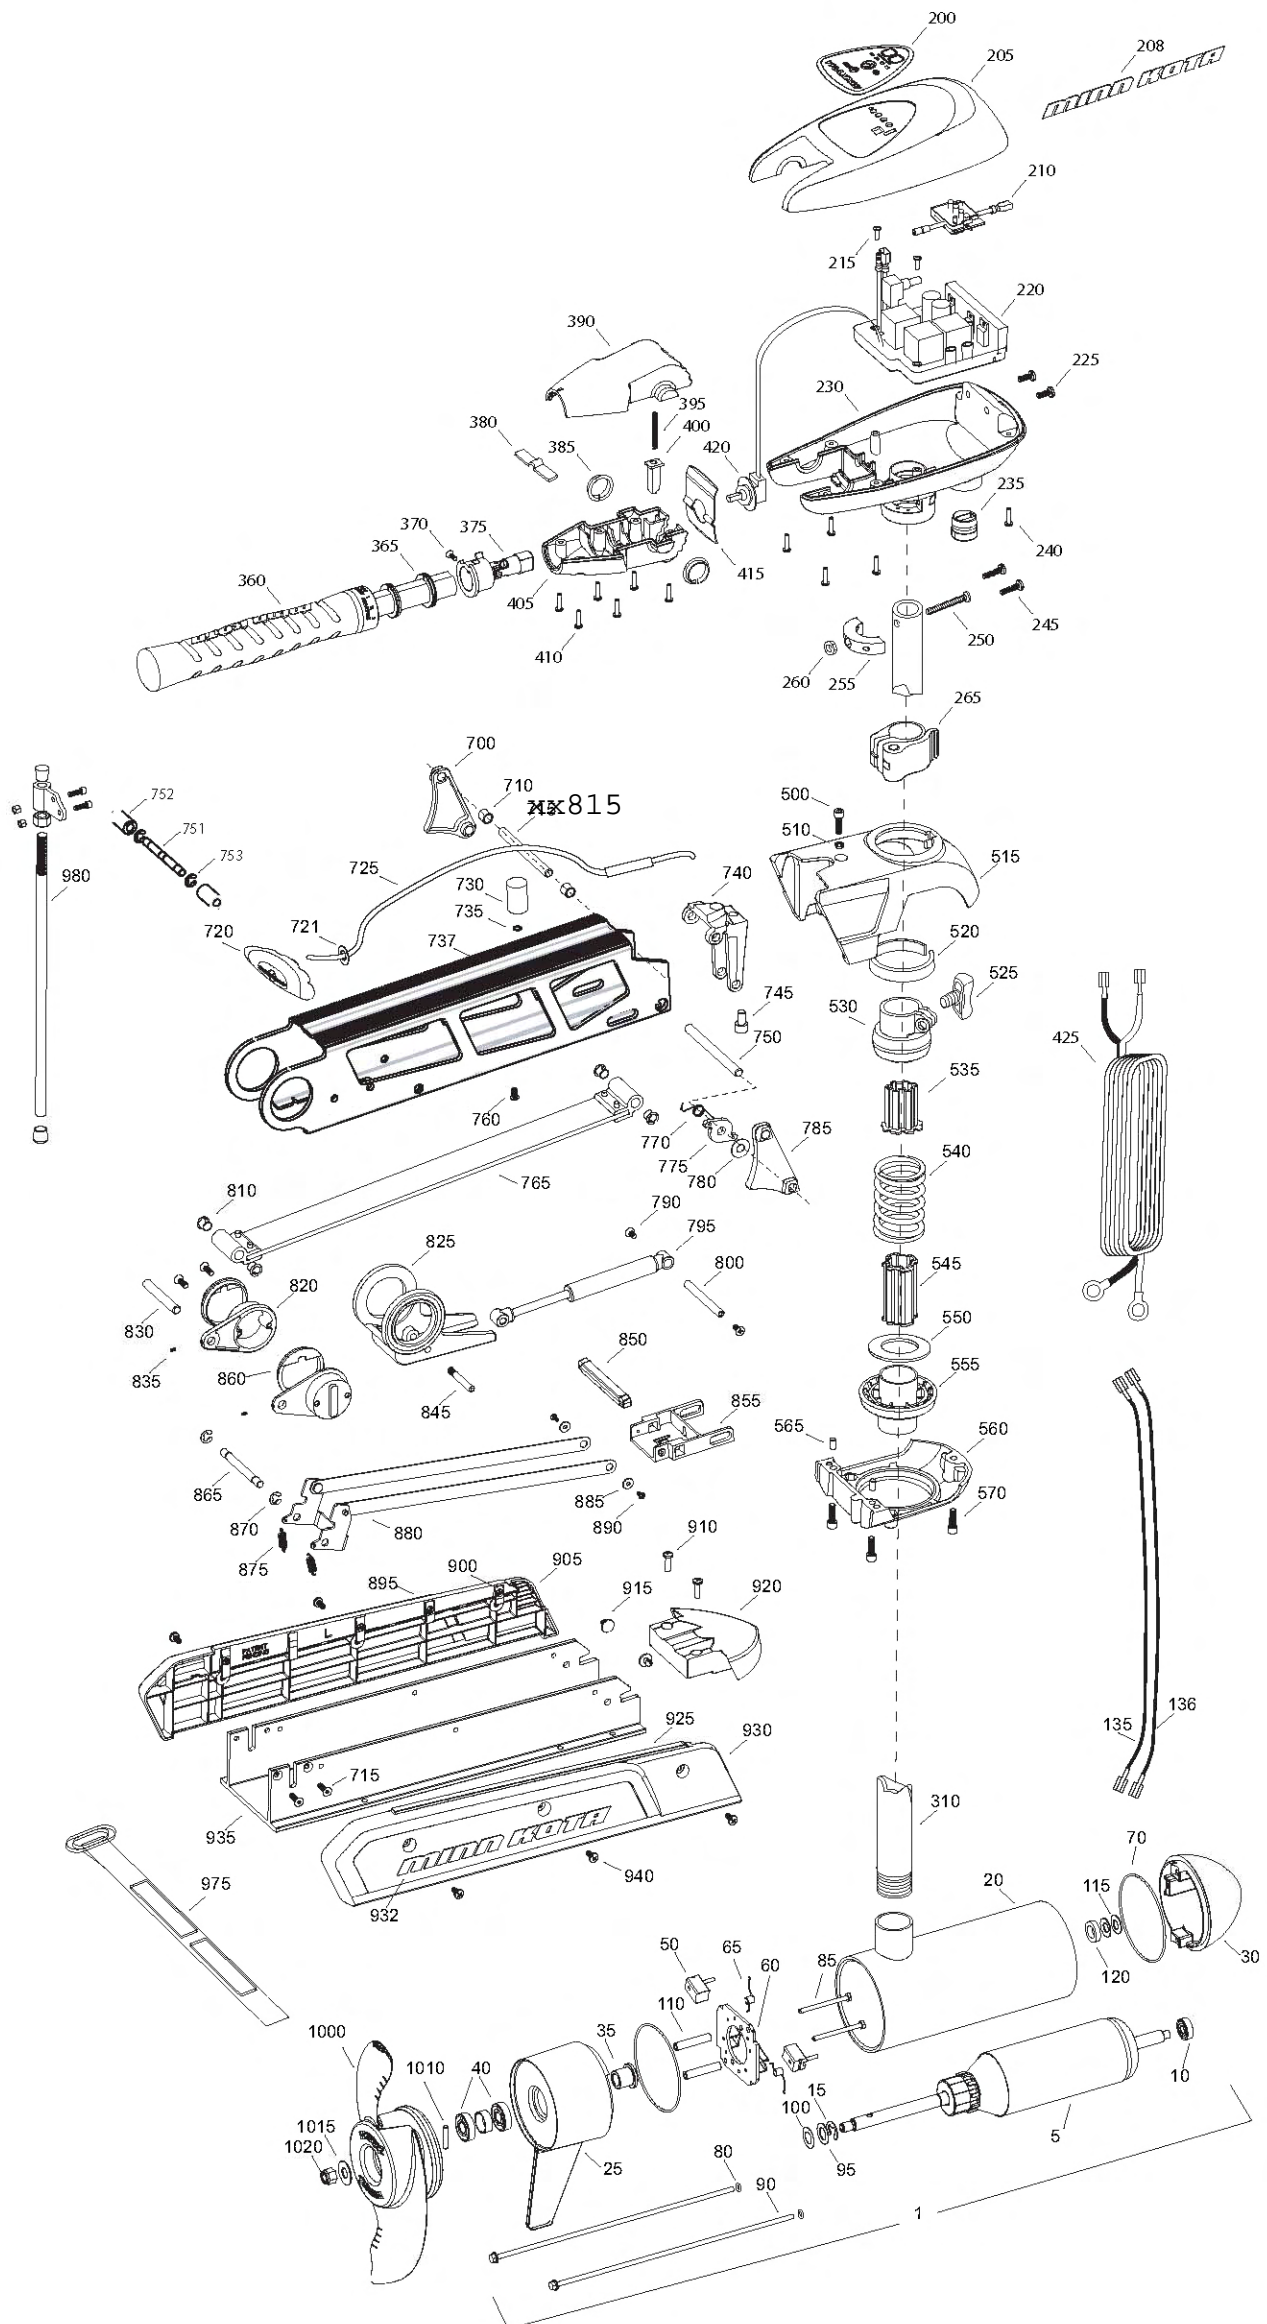

RIPTIDE MOTORS
RT80 and 101
80 and 101 LBS THRUST
24-v / 56 amp & 36-v / 46 amp
52" and 62" SHAFT

for use with "J" serial numbers
3-year warranty from the date of sale

Item	P/N	Description	Qty	Item	P/N	Description	Qty	Item	P/N	Description	Qty	Item	P/N	Description	Qty
80# Motor				200	2195659	Decal, c-box cover 80#	1	■	2991749	Mount, Fortrex, Short 52" [700-940]	1				
1	2316226	24V Motor 62" SW	1		2095604	Decal, c-box cover 101#	1	■	2991750	Mt, Fortrex, Long 80# 62" [700-940]	1	905	2283911	Sideplate, short, left, sw	1
5	2-100-214	Armature assembly	1	205	2060296	C-box cover	1	■	2991751	Mt, Fortrex, Long 101# 62" [700-940]	1		2283916	Sideplate, long, left, sw	1
10	140-010	Bearing	1	208	2325666	Decal - MinnKota	2	700	2280800	Link, bowguard mount, left	1	910	2073408	Screw 1/4-20 x 7/8	2
15	788-040	Retaining ring	1	210	2074081	Battery meter, 24v SW	1	710	2287302	Bushing, upper pins	2	915	2286700	Plug, spacer	2
20	2-200-397	Center housing assembly	1		2074082	Battery meter, 36v SW	1	715	2283400	Screw, 1/4-20 x 3/4 FHSC	4	920	2283900	Ramp, motor	1
25	2-300-340	Brush end housing assembly	1	215	3043427	Screw, #8 x 7/8 SS	2	720	2880400	Pull grip assembly	1	■	2993921	Sideplate assembly, short, right, sw	1
30	421-376	Plain end housing assembly STD	1	220	2184007	Control board, 24/36v	1	721	2151700	Washer	1		2993926	Sideplate assembly, long, right, sw	1
35	144-017	Flange bearing	1	225	2303434	Screw, #8-30 x 5/8 SS	2	725	2771601	Rope assembly	1	925	2288620	Support, right sideplate	1
40	880-025	Seal	2	230	2062503	Control box, VARS, SW	1	730	2281516	Spacer, inner arm	1	930	2283921	Sideplate, short, right, sw	1
50	188-094	Brush	2	235	2062905	Strain relief	1	735	2281702	Washer, lock 1/4	1		2283926	Sideplate, long, right, sw	1
60	9-738-004	Brush plate assembly	1	240	2303412	Screw, #6 x 5/8 SS	6	737	2284202	Outer arm, short, 52"	1	932	2285501	Decal, Sideplate, sw	2
65	975-041	Brush spring	2	245	2263434	Screw, #8 x 1 SS	2		2284212	Outer arm, long, 62"	1	935	2281902	Base extrusion, short, 52"	1
70	701-043	O-ring, motor	2	250	2383407	Screw, #10-24 x 2 SS	1	740	2992302	Rope guide assembly	1			Base extrusion, long, 62"	1
80	701-009	O-ring, thru-bolt	2	255	2061517	Collar, c-box	1	745	2281530	Insert, threaded	1	940	2323405	Screw 1/4-20 x 1/2	6
85	830-027	Screw, 10-32 x 2	2	260	2383124	Nut, 10-24, nylock, SS	1	750	2282608	Pin, 7/16 x 5 5/32	1				
90	830-094	Thru-bolt	2	265	2991521	Cam lock/depth collar assy	1	751	2282602	Pin, 3/8 x 3 3/4	1	975	2773806	Strap hold down	1
95	990-051	Washer, steel	2					752	2261505	Spacer	2	980	2991928	Bracket stabilizer assembly	1
100	990-052	Washer, nylatron	2	310	2032034	Tube Composite 52"	1	753	2263011	E-ring, 3/8 shaft	2				
110	973-025	Spacer, brush plate	2		2032085	Tube Composite 62"	1	760	2223418	Screw, 1/4-20 x 1/2 BHCS	1	■	1378132	Propeller kit WW2	
115	992-010	Washer, Belleville	2	■	2990957	Handle assy, VARS [360-410]	1	765	2993819	Inner arm assembly, short, 52"	1	■	2994876	Propeller bag assy	
120	990-045	Spacer, thrust	1	360	2990456	Grip/handle assy, VARS [360-375]	1		2993821	Inner arm assembly, long, 62"	1	1000	2331160	Propeller WW2	1
135	640-021	Leadwire, black	1	365	2060015	Bearing, handle	2	770	2042711	Spring, torsion	1	1010	2262658	Drive pin, large	1
136	640-126	Leadwire, red	1	370	2063405	Screw, #6 PFH SS	1	775	2283620	Latch, safety	1	1015	2091701	Washer, prop, large	1
■	2889460	Seal and O-ring Kit		375	2884092	Yoke / spider assy, VARS	1	780	2281704	Washer 7/16 nylon	1	1020	2198401	Nut, nylock, prop, Anode	1
101# Motor				380	2302742	Spring, detent, off	1	785	2280805	Link, bowguard mount, right	1				
1	2316286	36V Motor 62" SW	1	385	2060005	Bearing, handle pivot	2	790	2283410	Screw 1/4-20 x 1/2 PFH	2	■	2994830	Bag assembly	1
5	2-100-216	Armature assembly	1	390	2060900	Handle pivot, top	1	795	2288400	Gas spring (cylinder), 80/101#, short	1				
10	140-010	Bearing	1	395	2302745	Spring, release button	1		2288401	Gas spring (cylinder), 80#, long mt	1				
15	788-040	Retaining ring	1	400	2063700	Button, release	1	800	2282610	Gas spring (cylinder), 101#, long mt	1				
20	2-200-397	Center housing assembly	1	405	2060905	Handle pivot, bottom	1	810	2280005	Pin, upper, shock	1				
25	2-300-340	Brush end housing assembly	1	410	2303412	Screw, #6 x 5/8 SS	6	815	2282600	Bearing, nyliner 7/16"	4				
30	421-376	Plain end housing assembly STD	1	415	2062715	Spring, handle pivot	1	820	2281932	Pin, 7/16 x 4 7/8	1				
35	144-017	Flange bearing	1	420	2061700	Washer, pot holder	1	825	2281501	Bracket, rear pivot	2				
40	880-025	Seal	2	425	2992521	Leadwire assy	1	830	2282606	Yoke, shock mount	1				
50	188-094	Brush	2	■	2991768	Bowguard Assembly SW [500-570]	1	835	2283402	Pin, 7/16 x 4 1/2	1				
60	9-738-004	Brush plate assembly	1	500	2263422	Screw, 5/16 x 1 SHCS	1	845	2282604	Screw, set, 6-32 x 1/4	2				
65	975-041	Brush spring	2	510	2281700	Washer, 5/16 highcollar lock	1	850	2283615	Pin, Knurled 5/16 x 2	1				
70	701-043	O-ring, motor	2	515	2281943	Bowguard top	1	855	2283610	Latch bar	1				
80	701-009	O-ring, thru-bolt	2	520	2280001	Bowguard top	1	860	2287300	Bracket - latch/strap, rope pull	1				
85	830-027	Screw, 10-32 x 2	2	525	2011366	Bearing, Bowguard top	1	865	2282602	Bushing, rear pivot	2				
90	830-096	Thru-bolt	2	530	2261525	Spring, ss	1	870	2263011	Pin, 3/8 x 3 3/4	1				
95	990-051	Washer, steel	2	535	2264702	Spring sleeve, upper	1	875	2282720	E-ring, 3/8 shaft	2				
100	990-052	Washer, nylatron	2	540	2262705	Tube insert, upper	1	880	2773600	Spring, extension	2				
110	973-025	Spacer, brush plate	2	545	2282000	Spring, bowguard	1	885	2773601	Latch strap assembly, short	1				
115	992-010	Washer, Belleville	2	550	2281525	Tube insert, lower	1	890	2261732	Latch strap assembly, Long	1				
120	990-045	Spacer, thrust	1	555	2281520	Spacer, lower spring	1	895	2373450	Washer 8, nylon	2				
135	640-021	Leadwire, black	1	560	2991726	Spring sleeve, lower	1	■	2993911	Screw 8-18 x 3/8	2				
136	640-126	Leadwire, red	1	565	2262632	Bowguard bottom	1		2993916	Sideplate assembly, short, left, sw	1				
■	2889460	Seal and O-ring Kit		570	2263422	Spring pin 1/4 x 5/8, ss	2	895	2288625	Sideplate assembly, long, left, sw	1				
						Screw, 5/16 x 1, ss	3	900	2283408	Support, left sideplate	1				
										Screw 8 x 3/8	8				