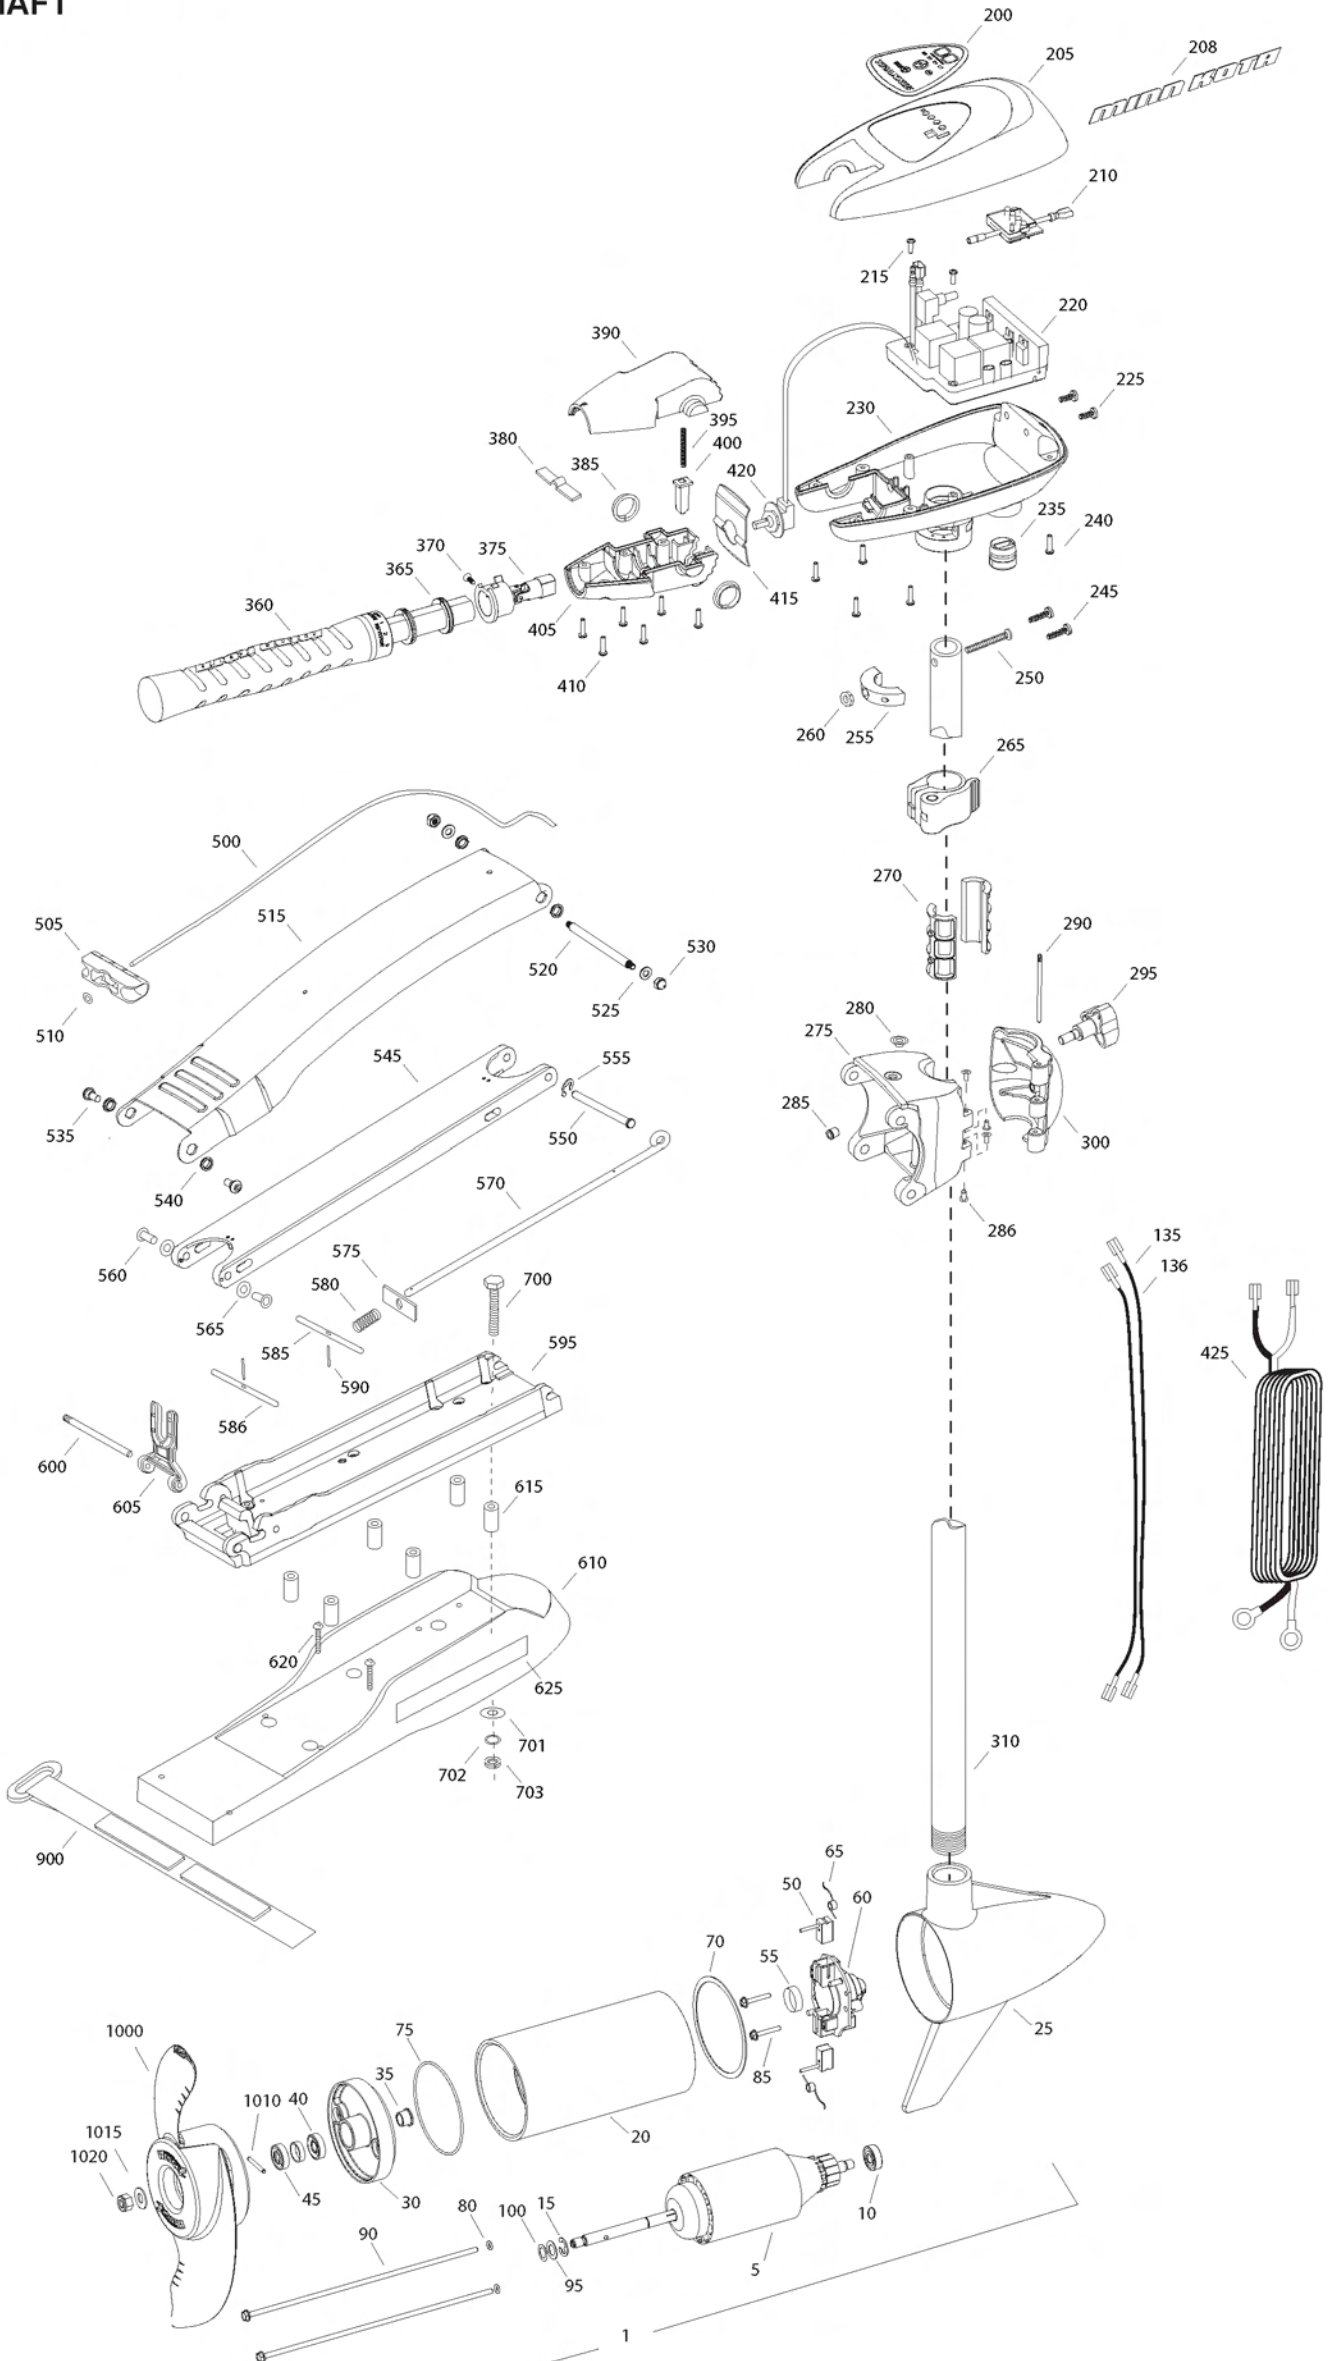

RT55SM w/HINGE DOOR
55 LBS THRUST
12 VOLT 50 AMPS
52" SHAFT

for use with "J" serial numbers
3-year warranty from the date of sale

Item	P/N	Description	Qty	Item	P/N	Description	Qty	Item	P/N	Description	Qty
1	2097095	12V Motor 52" SW	1	■	2990957	Handle assy, VARS [360-410]	1				
5	2-100-117	Armature assembly	1	360	2990456	Grip/handle assy, VARS [360-375]	1	■	1378131	Propeller kit WW2	
10	140-010	Bearing	1	365	2060015	Bearing, handle	2	■	2994875	Propeller bag assy	
15	788-015	Retaining ring	1	370	2063405	Screw, #6 PFH SS	1	1000	2091160	Propeller WW2	1
20	2-200-301	Center housing assembly	1	375	2884092	Yoke / spider assy, VARS	1	1010	2092600	Drive pin, small	1
25	421-336	Brush end housing assembly	1	380	2302742	Spring, detent, off	1	1015	2151726	Washer, prop, small	1
30	2-400-337	Plain end housing assembly	1	385	2060005	Bearing, handle pivot	2	1020	2198400	Nut, nylock, prop, Anode	1
35	144-049	Flange bearing	1	390	2060900	Handle pivot, top	1				
40	880-003	Seal	1	395	2302745	Spring, release button	1				
45	880-006	Seal with shield	1	400	2063700	Button, release	1				
50	188-036	Brush	2	405	2060905	Handle pivot, bottom	1				
55	725-050	Paper tube	1	410	2303412	Screw, #6 x 5/8 SS	6				
60	738-036	Brush plate assembly	1								
65	975-040	Brush spring	2	415	2062715	Spring, handle pivot	1				
70	337-036	Gasket	1	420	2061700	Washer, pot holder	1				
75	701-081	O-ring, motor	1	425	2992523	Leadwire assy	1				
80	701-008	O-ring, thru-bolt	2								
85	830-007	Screw, 8-32	2	■	2991845	Mount, Bow Assy	1				
90	830-042	Thru-bolt	2			[500-625]					
95	990-067	Washer, steel	2	500	2251601	Rope	1				
100	990-070	Washer, nylatron	2	505	2150400	Pull grip	1				
135	640-008	Leadwire, black	1	510	2151700	Washer	1				
136	640-107	Leadwire, red	1	515	2264244	Arm, upper, std, sw	1				
■	2888460	Seal and O-ring Kit		520	2262604	Pin, bowguard, upper	1				
				525	2261722	Washer, 5/16", ss	2				
200	2195654	Decal, c-box cover	1	530	2223100	Nut, 5/16-18 SS	2				
205	2060296	C-box cover	1	535	2263500	Bolt, shoulder	2				
208	2325666	Decal - MinnKota	2	540	2293501	Bushing, SS	2				
210	2074080	Battery meter, 12v SW	1	545	2994351	Arm, Lower, std, sw	1				
215	3043427	Screw, #8 x 7/8 SS	2	550	2262622	Pin, clevis ss	1				
220	2184006	Control board, 12v	1	555	2263011	E-clip, ss	1				
225	2303434	Screw, #8-30 x 5/8 SS	2	560	2267318	Bushing, nyloner	2				
230	2062503	Control box, VARS, SW	1	565	2261708	Washer, spacer, .010 thk	as reqd				
235	2062905	Strain relief	1	570	2153603	Eyeshaft, ss	1				
240	2303412	Screw, #6 x 5/8 SS	6	575	2262703	Spring stop	1				
245	2263434	Screw, #8 x 1 SS	2	580	2152701	Spring, lock bar, ss	1				
250	2383407	Screw, #10-24 x 2 SS	1	585	2233621	Lock bar, front, ss	1				
255	2061517	Collar, c-box	1	586	2233623	Lock bar, back, ss	1				
260	2383124	Nut, 10-24, nylock, SS	1	590	2152612	Spring pin, ss	2				
265	2991521	Cam lock/depth collar assy	1	595	2773983	Bowplate w/ insert, std, fw	1				
				600	226050s	Hinge pin, ss	1				
■	2771982	Hinge & door assembly [270-300]	1	605	2293811	Yoke, Max	1				
270	2151532	Hinge sleeve	2	610	2263917	Motor rest, std, fw	1				
275	2991782	Hinge base assembly	1	615	2261505	Spacer, motor rest	6				
280	2232315	Eyelet SS	1	620	2263434	Screw, #8, SS	2				
286	2236001	Bushing, nyloner	4	625	2065677	Decal, motor rest	2				
285	2264706	Insert, hinge base	1								
290	2262642	Pin, hinge door	1	■	2994830	Bag assembly	1				
295	2260902	Knob, door	1	700	2263431	Screw, 1/4-20 x 3 1/2" PPH, SS	6				
300	2261859	Hinge door	1	701	2301720	Washer, rubber mounting	6				
				702	2261713	Washer, 1/4 SS	6				
310	2032034	Tube Composite 52"	1	703	2263101	Nut, 1/4-20 Nylock, SS	6				
				900	2263804	Strap, hold down	1				