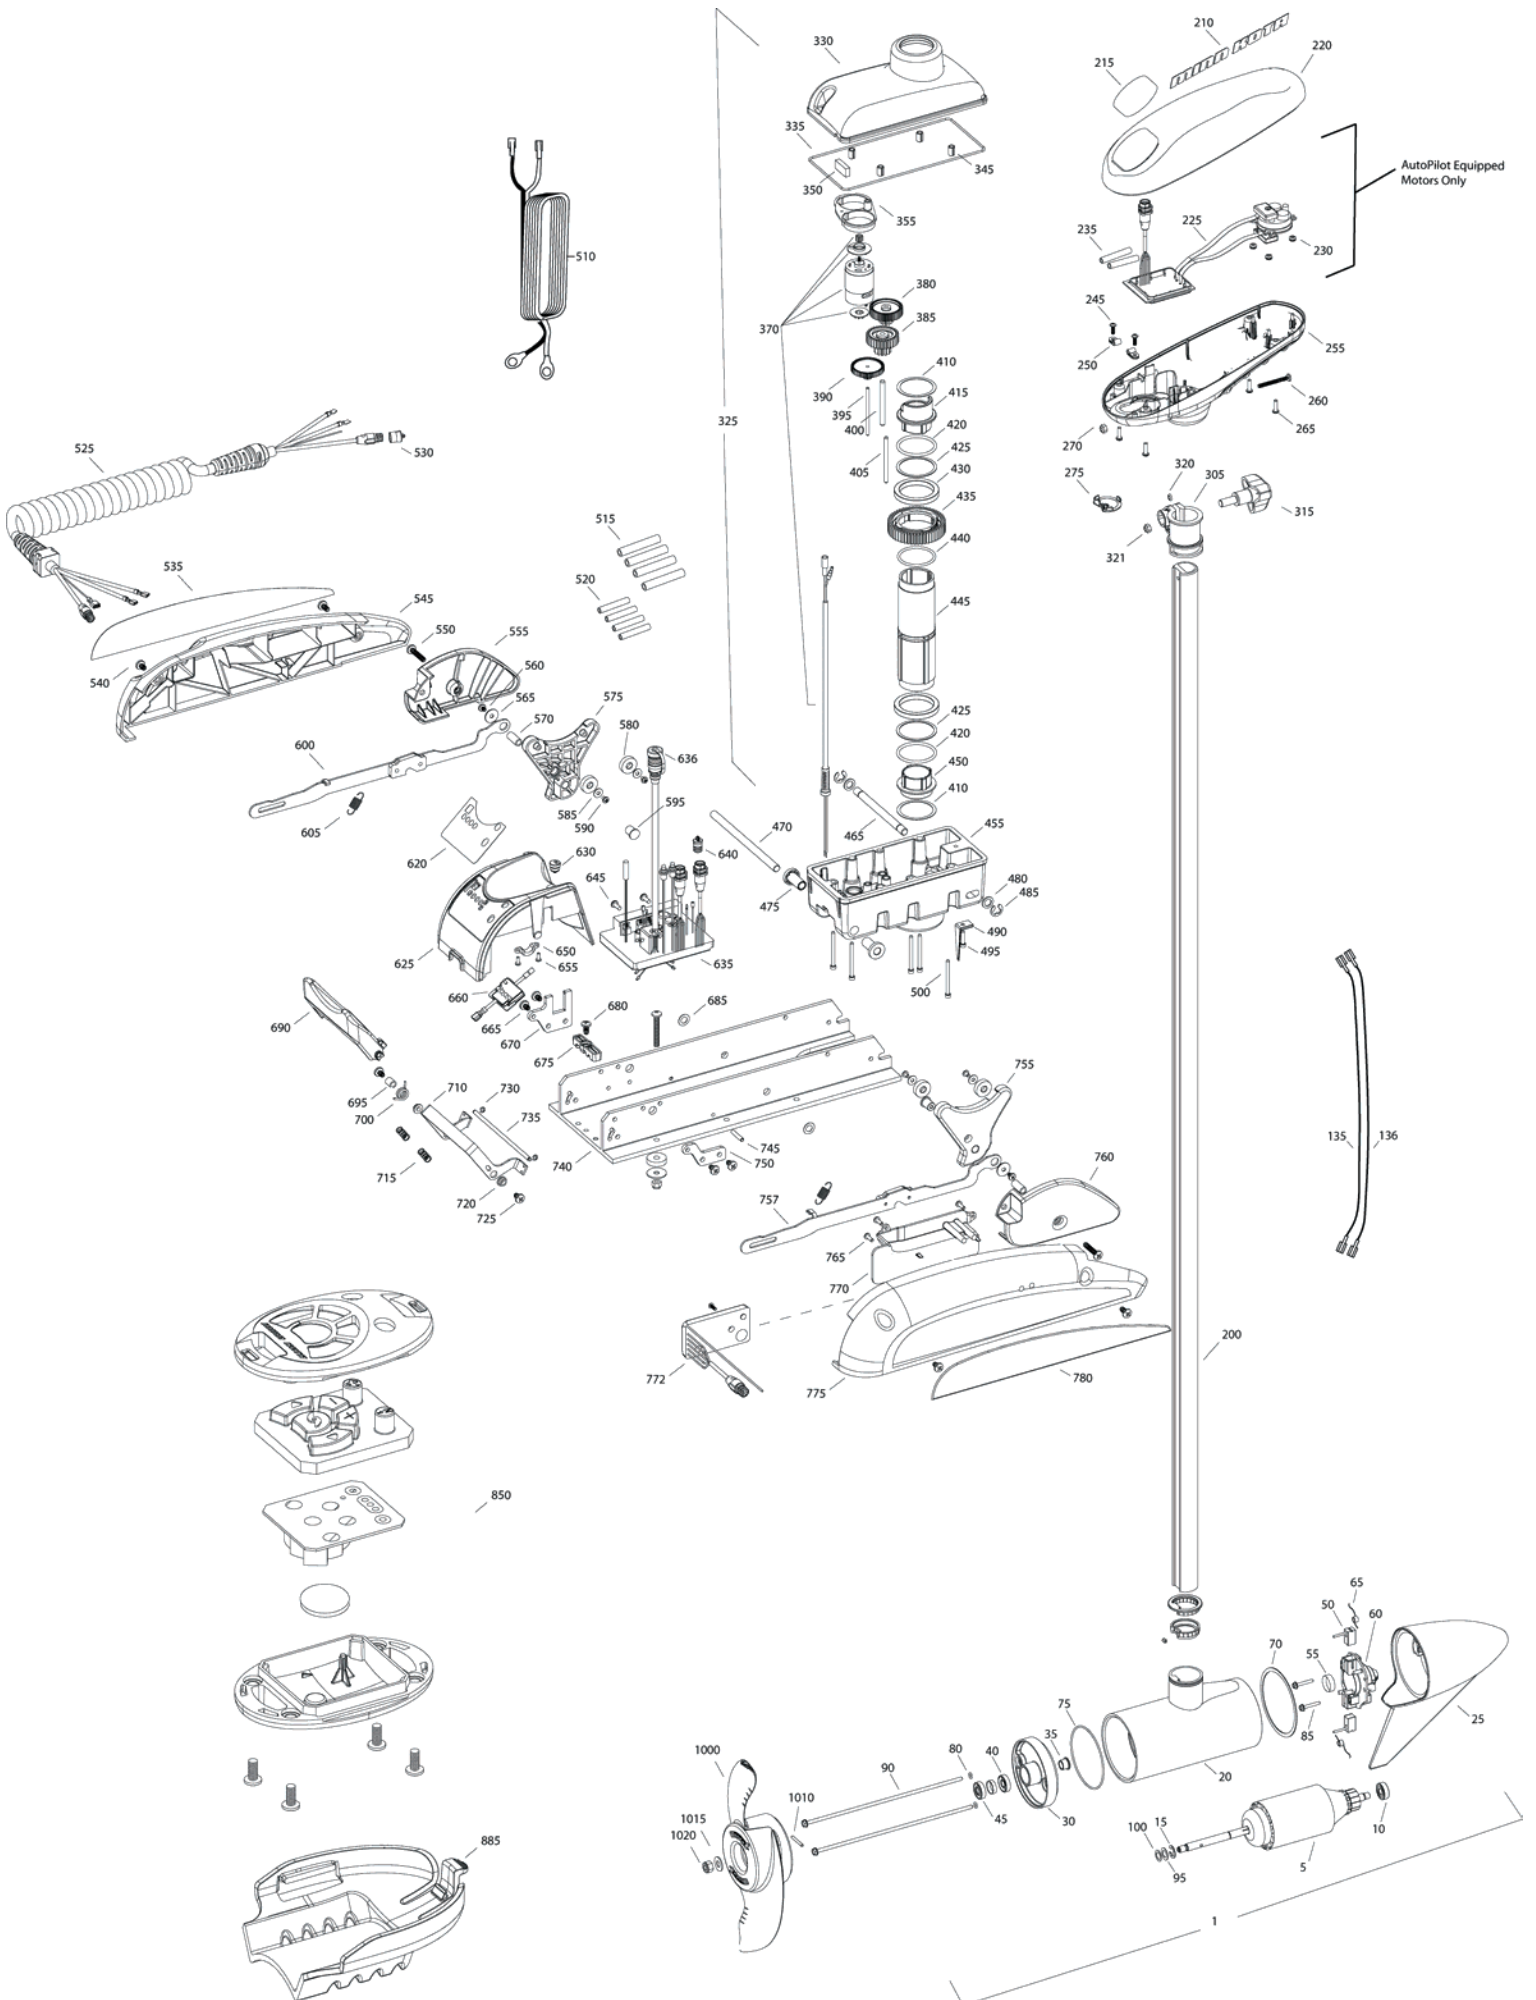

**Riptide 55 ST**  
**55 LBS THRUST**  
**12 VOLT 50 AMPS**  
**48" & 54" SHAFT**

**for use with "J" serial numbers**  
**3-year warranty from the date of sale**

Item	P/N	Description	Qty	Item	P/N	Description	Qty	Item	P/N	Description	Qty	Item	P/N	Description	Qty
1	2779030	12V Motor 48" SW	1	380	2302255	Gear, cluster 3rd stage	1	660	2074080	Battery meter, 12v	1				
	2779031	12V Motor 54" SW	1	385	2302250	Gear, cluster 2nd stage	1	665	2323402	Screw, 1/4-20 x .375	4				
5	2-100-146	Armature assembly	1	390	2302245	Gear, cluster 1st stage	1	670	2321941	Bracket, strain relief	1				
10	140-010	Bearing	1	395	2302610	Shaft, gear 1st stage	1	675	2321310	Strain relief, wire	1				
15	788-015	Retaining ring	1	400	2302620	Shaft, gear 3rd stage	1	680	2323405	Screw, 1/4-20 x .5	1				
20		Included in #200 assembly		405	2302615	Shaft, gear 2nd stage	1	685	2333100	Speed nut, .375	2				
25	421-350	Brush end housing assembly STD	1	410	2321704	Washer, thrust	2	690	2320216	Handle, release cover	1				
30	2-400-337	Plain end housing assembly	1	415	2321515	Liner, output tube	1	695	2301700	Bushing,	1				
35	144-049	Flange bearing	1	420	2324608	O-ring, 224	2	700	2322701	Spring, release handle	1				
40	880-003	Seal	1	425	2321720	Shim, O-ring	2	710	2320401	Handle, release SW	1				
45	880-006	Seal with shield	1	430	2327308	Bearing, ball sealed	2	715	2322712	Spring, release handle	2				
50	188-036	Brush	2	435	2322200	Gear, output	1	720	2322604	Bushing, handle	2				
55	725-050	Paper tube	1	440	2324601	O-ring, output gear	1	725	2332104	Screw, 1/4-20 x .625	2				
60	738-036	Brush plate assembly	1	445	2322030	Tube, output machined	1	730	2323000	E-clip, 3/16, SS	2				
65	975-040	Brush spring	2	450	2321510	Collar, drive, bottom	1	735	2322607	Pin, follower, handle	1				
70	337-036	Gasket	1	455	2326507	Steering housing, Bottom	1	740	2321902	Base extrusion, machined	1				
75	701-081	O-ring, motor	1	460	2320605	Leadwire, Steering	1	745	2322912	Spring pin,	2				
80	701-008	O-ring, thru-bolt	2	465	2322601	Pin, latch, SS	1	750	2321951	Bracket, sideplate	1				
85	830-007	Screw, 8-32	2	470	2322603	Pin, pivot, SS	1	755	2323910	Ramp, 3 5/8" right	1				
90	830-008	Thru-bolt	2	475	2327310	Bushing, pivot pin	2	757	2994201	Arm, release, Right	1				
95	990-067	Washer, steel	2	480	2321702	Washer, flat .375	2	760	2321920	Skid, right	1				
100	990-070	Washer, nylatron	2	485	2263011	E-ring .375	2	765	2301310	Screw, 8-18 x .5	3				
135	640-009	Leadwire, black	1	490	2322702	Spring, latch pin	2	770	2370221	Cover, access, SW	1				
136	640-108	Leadwire, red	1	495	2323410	Screw, 8-32 x .75	1	772	2374090	Copilot Reciever Board	1				
200	2779305	Tube, composite 54" SW	1	500	2323408	Screw, 8-32 x 2	7	775	2321911	Sideplate, right, SW	1				
205		Included in #200 assembly		510	2090651	Leawire, 10 ga	1	780	2325642	Decal, sideplate, right	1				
210	2325666	Decal, cover	2	525	2991273	Coil cord, 45"	1								
215	2325685	Decal, ctrl box 55 RT	1		2991271	Coil cord, 54"	1	850	2994095	Remote assembly	1				
	2325682	Decal, ctrl box 55 RT Autopilot	1	530	2320202	Cap, dust, coil cord, non-AP only	1	851		Case, cover, transmitter	1				
220	2320201	Cover, ctrl box	1	535	2325643	Decal, sideplate, left	1	860		Keypad, transmitter	1				
225	2324030	Ctrl board, compass, Autpilot only	1	540	2323405	Screw, 1/4-20	4	865		Transmitter board	1				
230	2302960	Grommet, compass, Autopilot only	3	545	2321916	Sideplate, left	1	870		Battery, transmitter	1				
235	2305415	Wire insulator	2	550	2263427	Screw, 1/4-20 x 1.25 SS	2	875		Case, bottom, transmitter	1				
245	2372100	Screw, 8-18 x .625	3	555	2321925	Skid, left	1	880		Screw, 4-24	4				
250	2052510	Cable clamp	3	560	2323422	Screw, 10-24 x .375	2	885	2371990	Mount, co-Pilot	1				
255	2322501	Ctrl box	1	565	2321700	Washer, #10 SS	2								
260	2332102	Screw, 10-24	1	570	2327306	Bushing, pivot	2	■	1378131	Propeller kit WW2	1				
265	2372100	Screw, 8-18 x .625	4	575	2323915	Ramp, 3 5/8" left	1	■	2994875	Propeller bag assy					
270	2333101	Nut, 10-24	1	580	2325117	Pad, rubber rest	4	1000	2091160	Propeller WW2	1				
275	2224702	Plug, ctrl box	1	585	2321706	Washer, #8	4	1010	2262600	Drive pin, small	1				
305	2771500	Depth collar assembly	1	590	2323412	Screw, 8-18 x .25	4	1015	2151726	Washer, prop, small	1				
315	2260906	knob (included in #305)	1	595	2324706	Insert, ramp	2	1020	2198400	Nut, anode, nylock, prop, small	1				
320	2321706	washer (included in #305)	1	600	2994203	Arm, release, left	1								
321	2323102	nut (included in #305)	1	605	2322710	Spring, extension	2	■	2994864	Mounting hardware bag assy					
325	2997051	Steering housing	1	■	2770251	Cover, speed control with decal	1								
330	2326502	Steering housing top	1	620	2325651	Decal, speed control	1	■	2888460	Seal &Oring Kit					
335	2324604	O-ring, case seal	1	625	2320211	Cover, speed control	1								
345	2305605	Roll pin 5/16	4	630	2322901	Strain relief	1								
350	2308601	Breather, filter	1	635	2324011	Control board, 12v	1								
355	2328610	Cradle, motor	1	636	2320208	Dust plug	1								
360	2302240	Pinion gear	1	640	2320203	Cap, dust, control board	1								
365	2300265	Cap, motor, plastic	1	645	2323406	Screw, 10-24 x	2								
370	2307050	Motor, steering, 12V	1	650	2321315	Holder, connector	1								
375	2300560	Cap, spacer, plastic	1	655	2332103	Screw, 6-20 x .375	2								