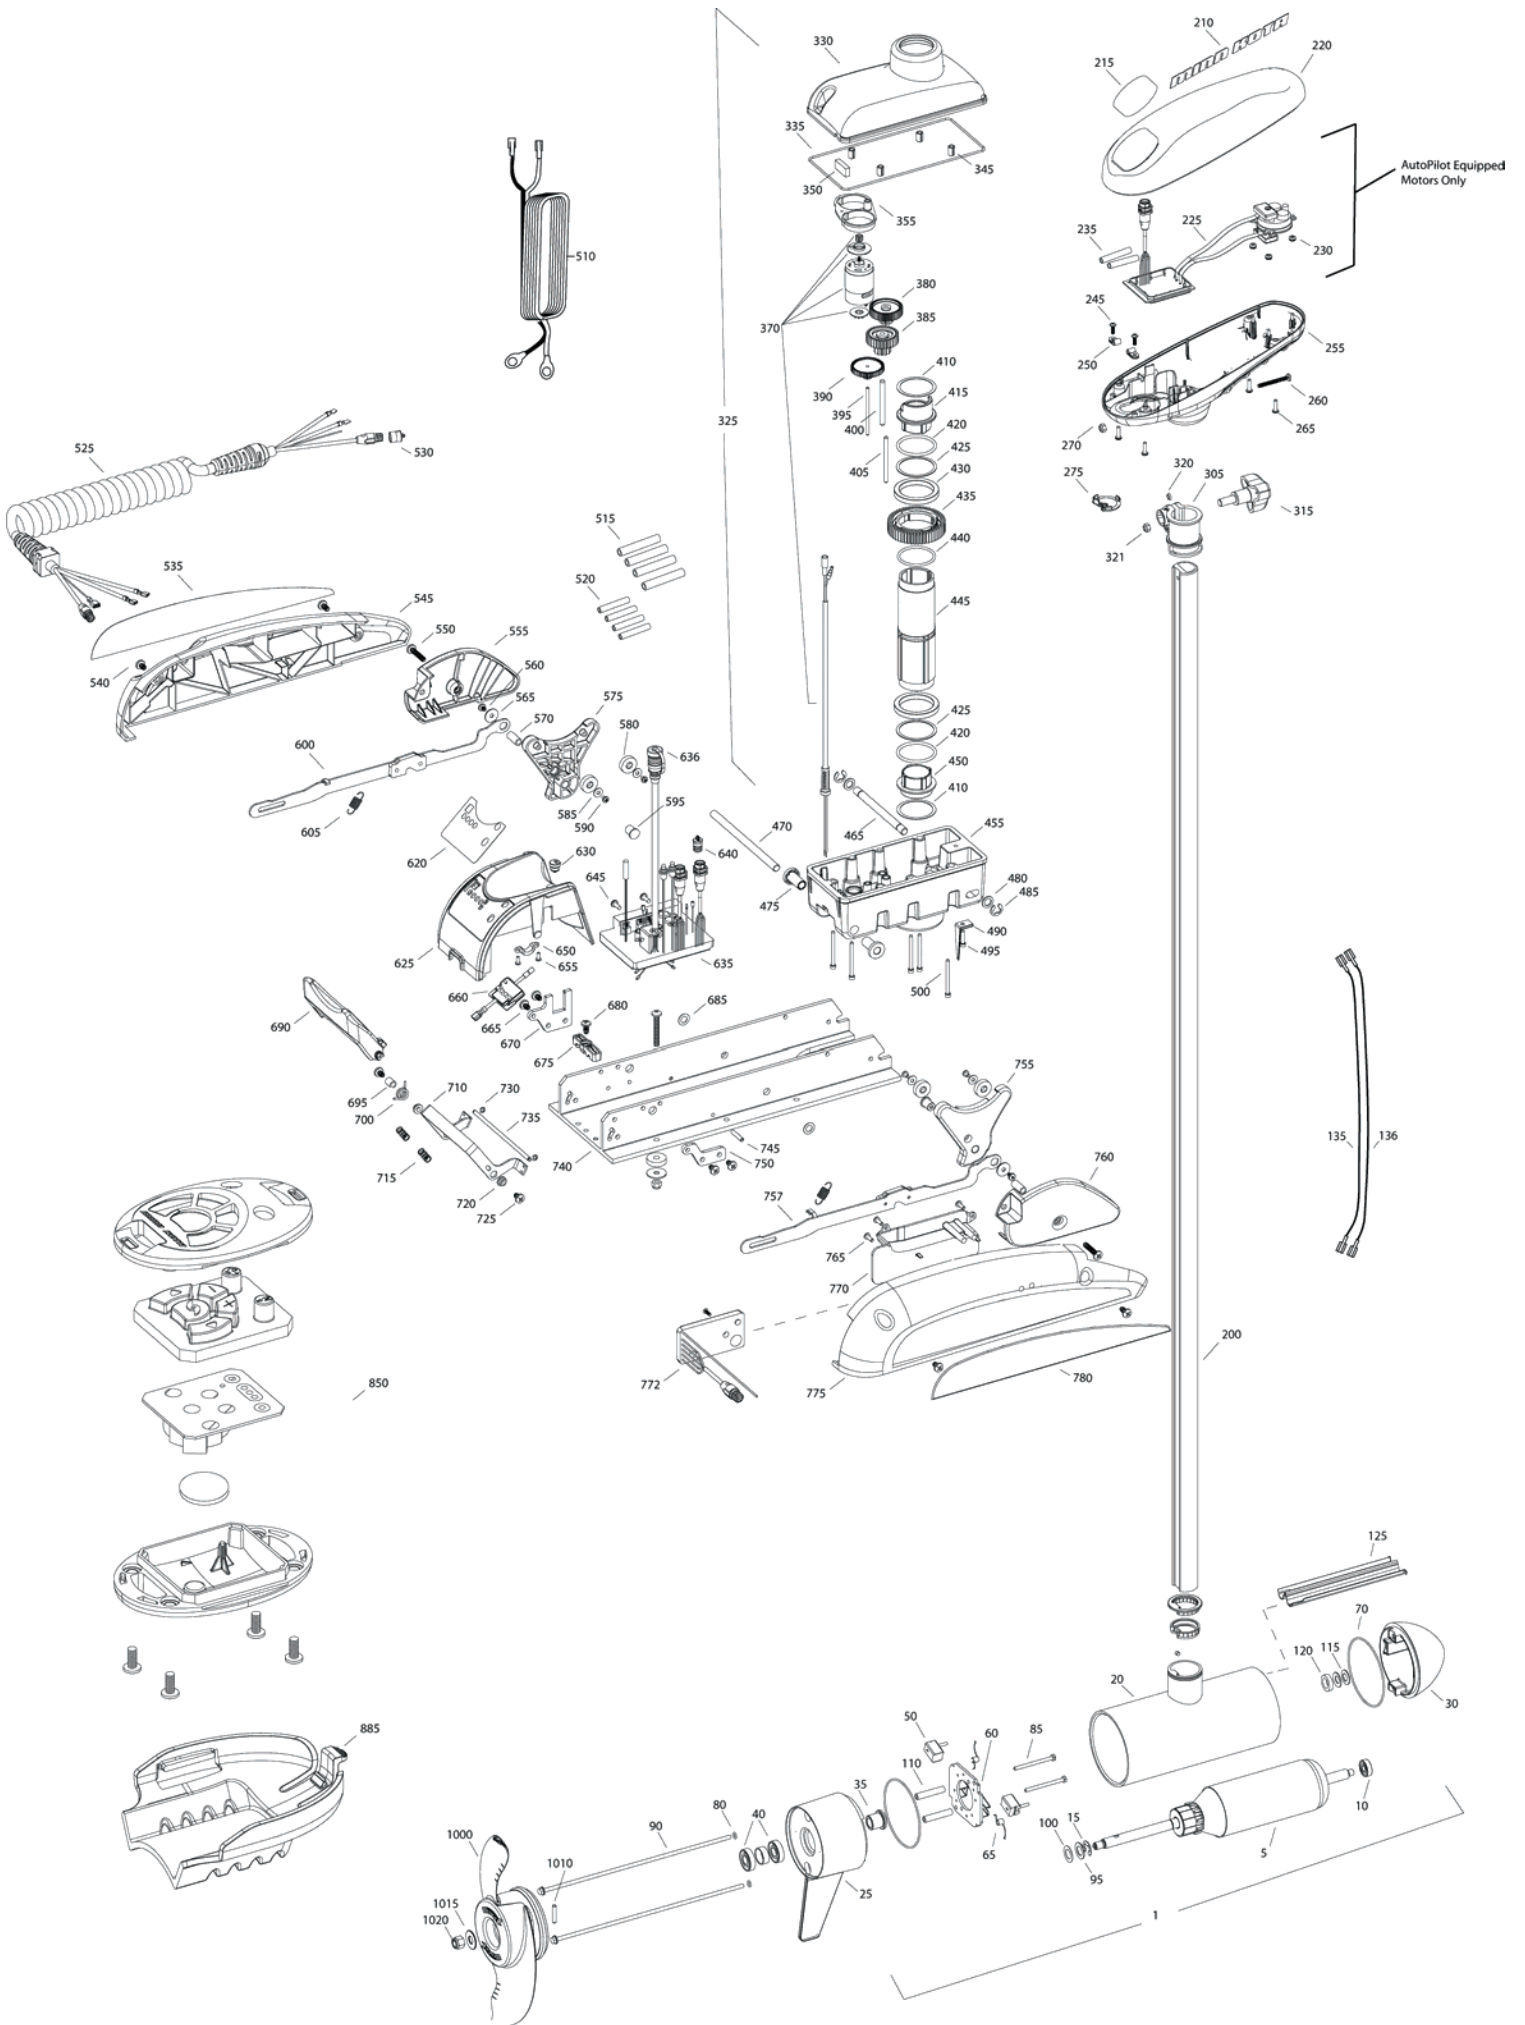

Riptide 80 ST
80 LBS THRUST
24 VOLT 56 AMPS
54" OR 60" SHAFT

for use with "J" serial numbers
3-year warranty from the date of sale

Item	P/N	Description	Qty	Item	P/N	Description	Qty	Item	P/N	Description	Qty	Item	P/N	Description	Qty
1	2777027	24V Motor 60" SW	1	375	2300560	Cap, spacer, plastic	1	655	2332103	Screw, 6-20 x .375	2				
	2777026	24V Motor 54" SW	1	380	2302255	Gear, cluster 3rd stage	1	660	2074081	Battery meter, 24v	1				
5	2-100-214	Armature assembly	1	385	2302250	Gear, cluster 2nd stage	1	665	2323402	Screw, 1/4-20 x .375	4				
10	140-010	Bearing	1	390	2302245	Gear, cluster 1st stage	1	670	2321941	Bracket, strain relief	1				
15	788-040	Retaining ring	1	395	2302610	Shaft, gear 1st stage	1	675	2321310	Strain relief, wire	1				
20		Included in #200 assembly		400	2302620	Shaft, gear 3rd stage	1	680	2323405	Screw, 1/4-20 x .5	1				
25	2-300-370	Brush end housing assembly	1	405	2302615	Shaft, gear 2nd stage	1	685	2333100	Speed nut, .375	2				
30	421-376	Plain end housing assembly SW	1	410	2321704	Washer, thrust	2	690	2320216	Handle, release cover	1				
35	144-017	Flange bearing	1	415	2321515	Liner, output tube	1	695	2301700	Bushing,	1				
40	880-025	Seal	2	420	2324608	O-ring, 224	2	700	2322701	Spring, release handle	1				
50	188-094	Brush	2	425	2321720	Shim, O-ring	2	710	2320401	Handle, release SW	1				
60	2-600-199	Brush plate assembly	1	430	2327308	Bearing, ball sealed	2	715	2322712	Spring, release handle	2				
65	975-041	Brush spring	2	435	2322200	Gear, output	1	720	2322604	Bushing, handle	2				
70	701-043	O-ring, motor	2	440	2324601	O-ring, output gear	1	725	2332104	Screw, 1/4-20 x .625	2				
80	701-009	O-ring, thru-bolt	2	445	2322030	Tube, output machined	1	730	2323000	E-clip, 3/16, SS	2				
85	830-027	Screw, 10-32 x 2	2	450	2321510	Collar, drive, bottom	1	735	2322607	Pin, follower, handle	1				
90	830-095	Thru-bolt	2	455	2326507	Steering housing, Bottom	1	740	2321902	Base extrusion, machined	1				
95	990-051	Washer, steel	2	460	2320605	Leadwire, Steering	1	745	2322912	Spring pin,	2				
100	990-052	Washer, nylatron	2	465	2322601	Pin, latch, SS	1	750	2321951	Bracket, sideplate	1				
110	973-025	Spacer, brush plate	2	470	2322603	Pin, pivot, SS	1	755	2323900	Ramp, 4" right	1				
115	992-010	Washer, Belleville	2	475	2327310	Bushing, pivot pin	2	757	2994201	Arm, release, Right	1				
120	990-045	Spacer, thrust	1	480	2321702	Washer, flat .375	2	760	2321920	Skid, right	1				
125	582-013	Clip, retaining, short	1	485	2263011	E-ring .375	2	765	2301310	Screw, 8-18 x .5	3				
135	640-025	Leadwire, black	1	490	2322702	Spring, latch pin	2	770	2370221	Cover, access, SW	1				
136	640-133	Leadwire, red	1	495	2323410	Screw, 8-32 x .75	1	772	2374090	Copilot Receiver Board	1				
200	2777396	Tube, composite 60" SW	1	500	2323408	Screw, 8-32 x 2	7	775	2321911	Sideplate, right, SW	1				
205		Included in #200 assembly		510	2090651	Leawire, 10 ga	1	780	2325642	Decal, sideplate, right	1				
210	2325666	Decal, cover	2	525	2991273	Coil cord, 45"	1								
215	2325686	Decal, ctrl box 80 RT	1		2991271	Coil cord, 54"	1	850	2994095	Remote assembly	1				
	2325683	Decal, ctrl box 80 RT Autopilot	1	530	2320202	Cap, dust, coil cord, non-AP only	1	851		Case, cover, transmitter	1				
220	2320201	Cover, ctrl box	1	535	2325643	Decal, sideplate, left	1	860		Keypad, transmitter	1				
225	2324030	Ctrl board, compass, Autpilot only	1	540	2323405	Screw, 1/4-20	4	865		Transmitter board	1				
230	2302960	Grommet, compass, Autopilot only	3	545	2321916	Sideplate, left	1	870		Battery, transmitter	1				
235	2305415	Wire insulator	2	550	2263427	Screw, 1/4-20 x 1.25 SS	2	875		Case, bottom, transmitter	1				
245	2372100	Screw, 8-18 x .625	3	555	2321925	Skid, left	1	880		Screw, 4-24	4				
250	2052510	Cable clamp	3	560	2323422	Screw, 10-24 x .375	2	885	2371990	Mount, co-Pilot	1				
255	2322501	Ctrl box	1	565	2321700	Washer, #10 SS	2								
260	2332102	Screw, 10-24	1	570	2327306	Bushing, pivot	2	■	1378132	Propeller kit WW2					
265	2372100	Screw, 8-18 x .625	4	575	2323905	Ramp, 4" left	1	■	2994876	Propeller bag assy					
270	2333101	Nut, 10-24	1	580	2325117	Pad, rubber rest	4	1000	2331160	Propeller WW2	1				
275	2224702	Plug, ctrl box	1	585	2321706	Washer, #8	4	1010	2262658	Drive pin, large	1				
305	2771500	Depth collar assembly	1	590	2323412	Screw, 8-18 x .25	4	1015	2091701	Washer, prop, large	1				
315	2260906	Knob (included in #305)	1	595	2324706	Insert, ramp	2	1020	2198401	Nut, Anode, nylock, prop, large	1				
320	2321706	Washer (included in #305)	1	600	2994203	Arm, release, left	1								
321	3233102	Nut (included in #305)	1	605	2322710	Spring, extension	2	■	2994864	Mounting hardware bag assy					
325	2997021	Steering housing	1	■	2770251	Cover, speed control with decal	1								
330	2326502	Steering housing top	1	620	2325651	Decal, speed control	1	■	2889460	Seal & Oring Kit					
335	2324604	O-ring, case seal	1	625	2320211	Cover, speed control	1								
345	2305605	Roll pin 5/16	4	630	2322901	Strain relief	1								
350	2308601	Breather, filter	1	635	2324012	Control board, 24-36v	1								
355	2328610	Cradle, motor	1	636	2320208	Dust plug	1								
360	2302240	Pinion gear	1	640	2320203	Cap, dust, control board	1								
365	2300265	Cap, motor, plastic	1	645	2323406	Screw, 10-24 x	2								
370	2327020	Motor, steering, 24V	1	650	2321315	Holder, connector	1								