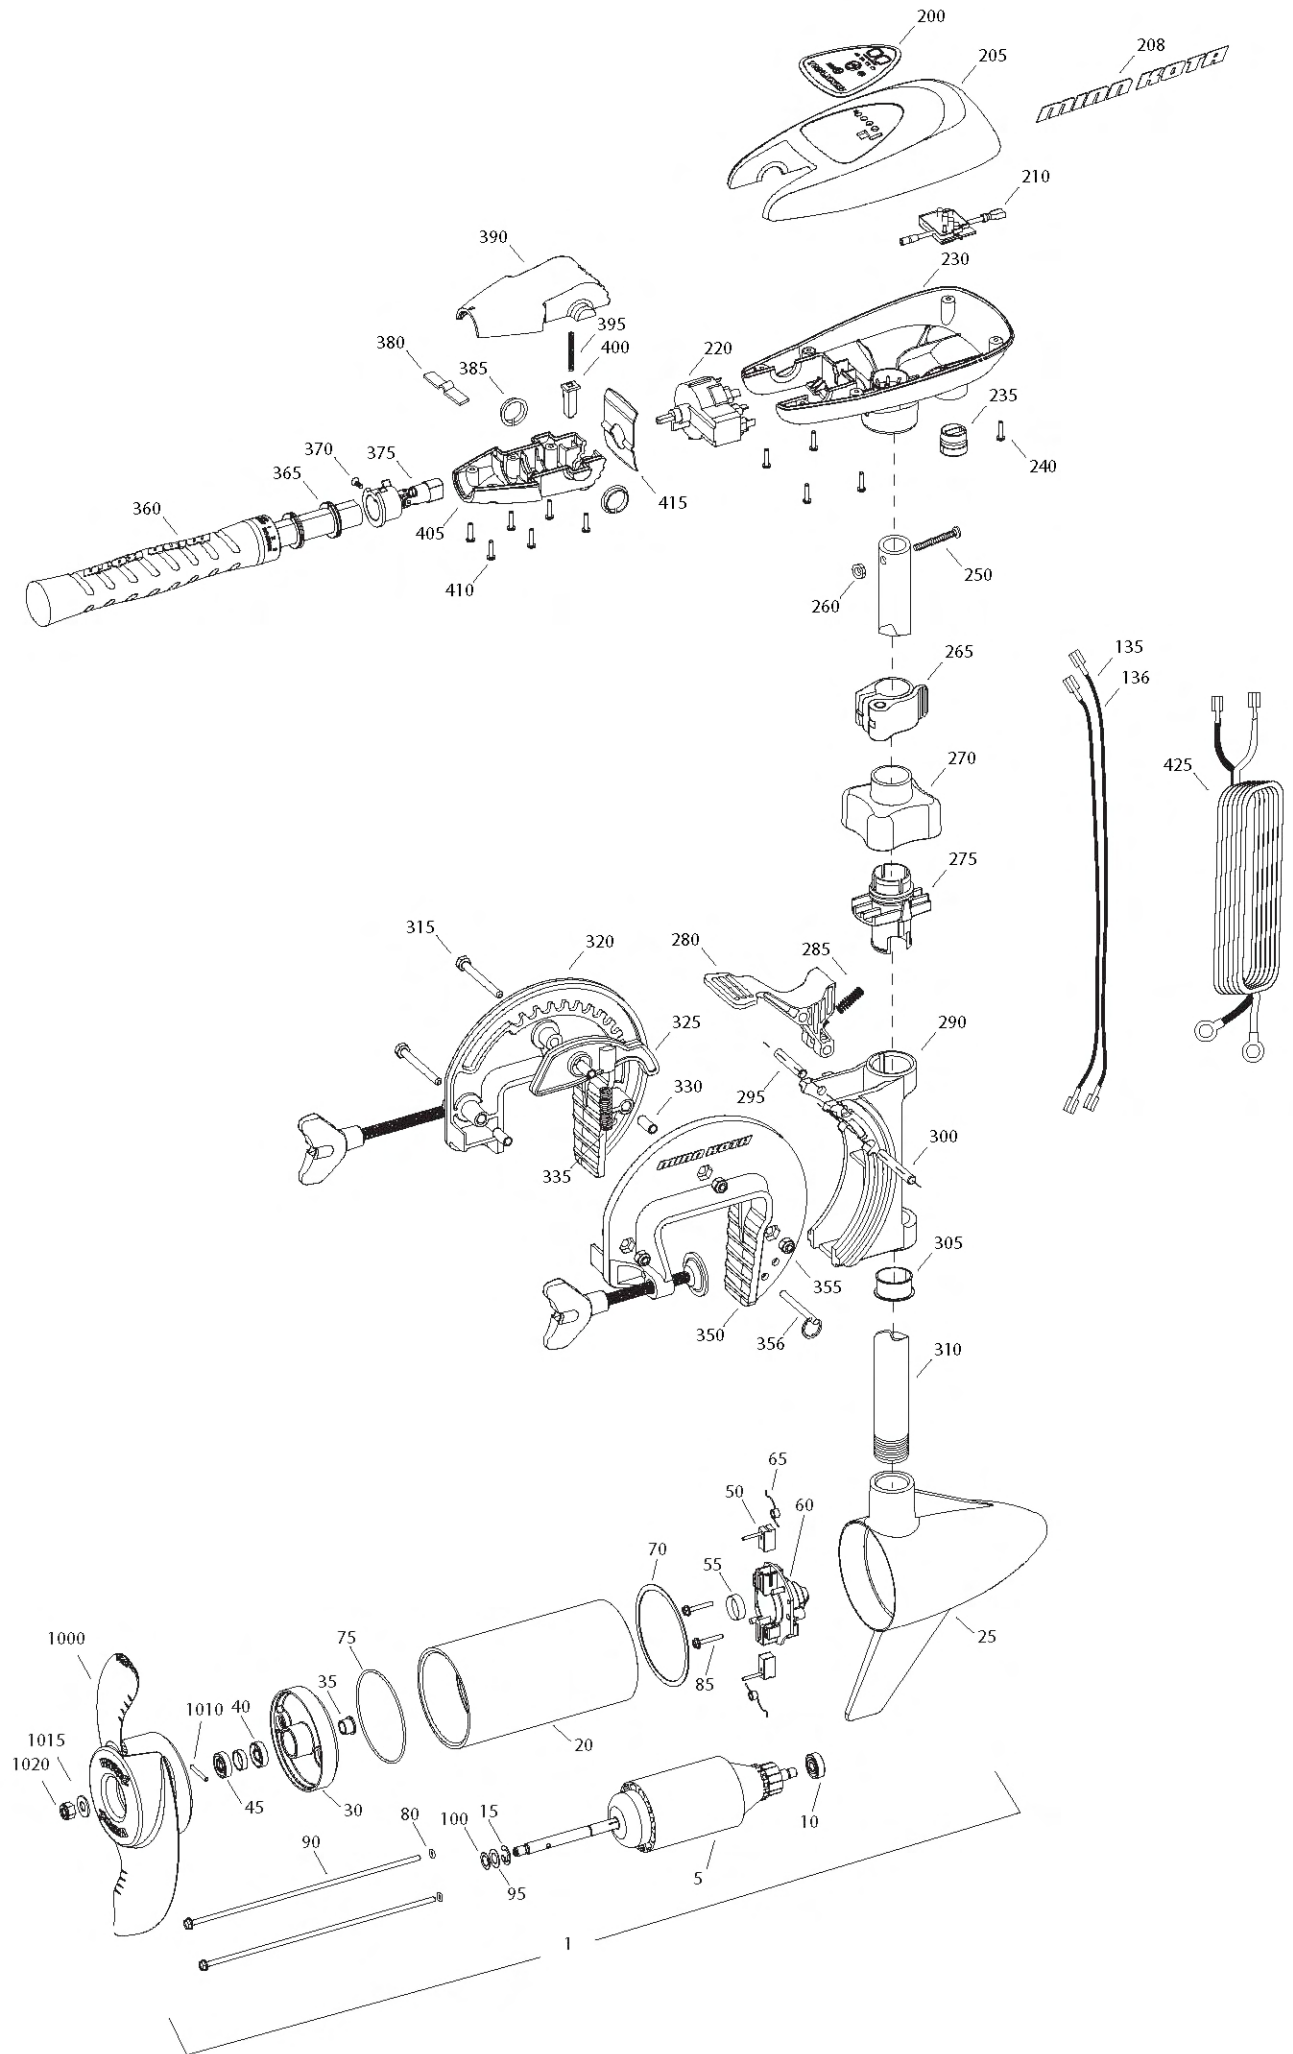

RT 40 SC
40 LBS THRUST
12 VOLT 42 AMPS
36" SHAFT

for use with "J" serial numbers
3-year warranty from the date of sale

Item	P/N	Description	Qty	Item	P/N	Description	Qty
1	2068254	12V Motor 36" SW	1	355	2263103	Nut, 1/4-20, nylock, ss	3
5	2-100-201	Armature assembly	1	356	2062604	Pin, stop	1
10	140-010	Bearing	1				
15	788-015	Retaining ring	1	■	2990956	Handle assy, 5SPD [360-410]	1
20	2-200-379	Center housing assembly	1	360	2990456	Grip/handle assy, 5SPD [360-375]	1
25	2-300-332	Brush end housing assembly	1	365	2060015	Bearing, handle	2
30	2-400-328	Plain end housing assembly	1	370	2063405	Screw, #6 PFH SS	1
35	144-049	Flange bearing	1	375	2884091	Yoke / spider assy, 5SPD	1
40	880-003	Seal	1	380	2302742	Spring, detent, off	1
45	880-006	Seal with shield	1	385	2060005	Bearing, handle pivot	2
50	188-052	Brush	2	390	2060900	Handle half, upper	1
55	N/A			395	2302745	Spring, release button	1
60	738-030	Brush plate	1	400	2063700	Button, release	1
65	975-032	Brush spring	2	405	2060905	Handle half, lower	1
70	701-041	O-ring, motor, front	1	410	2303412	Screw, #6 x 5/8 SS	6
75	701-039	O-ring, motor, rear	1				
80	701-007	O-ring, thru-bolt	2	415	2062715	Spring, handle pivot	1
85	830-001	Screw, 8-32	2	425	2992524	Leadwire assy, includes [235]	1
90	830-078	Thru-bolt	2				
95	990-067	Washer, steel	2	■	1378121	Propeller kit WW2	
100	990-070	Washer, nyatron	2	1000	2061122	Propeller WW2	1
135	640-001	Leadwire, black	1	1010	2092600	Drive pin, small	1
136	640-111	Leadwire, red	1	1015	2151726	Washer, prop, small	1
■	2883460	Seal and O-ring Kit		1020	2198400	Nut, nylock, prop, Anode	1
200	2095600	Decal, c-box cover	1				
205	2060296	C-box cover	1				
208	2325666	Decal - MinnKota	2				
210	2074080	Battery meter, 12v SW	1				
220	2064023	Switch 5 speed	1				
230	2062506	Control box, 5 SPD, SW	1				
235	2062905	Strain relief	1				
240	2303412	Screw, #6 x 5/8 SS	6				
250	2383407	Screw, #10-24 x 2 SS	1				
260	2383124	Nut, 10-24, nylock, SS	1				
265	2991521	Cam lock/depth collar assy	1				
■	2991797	Bracket assy, Composite [270-356]	1				
270	2060100	Knob, steering tension, soft	1				
275	2068400	Collet	1				
280	2064200	Lock arm	1				
285	2062701	Spring, lock arm	1				
290	2061820	Hinge	1				
295	2062603	Pin, lock, ss	1				
300	2062603	Pin, lock, ss	1				
305	2037301	Bushing, hinge	1				
310	2032031	Tube 36"	1				
315	2063501	Bolt 1/4-20 x 2 3/8", ss	3				
320	2771950	Bracket, right, FW	1				
325	2067905	Cam deactivator	1				
330	2067306	Bushing, dowel 1/4 x 1/2	3				
335	2062700	Spring, cam deactivator	1				
■	2881380	Clamp screw kit	2 per kit				
350	2771955	Bracket, left, FW	1				