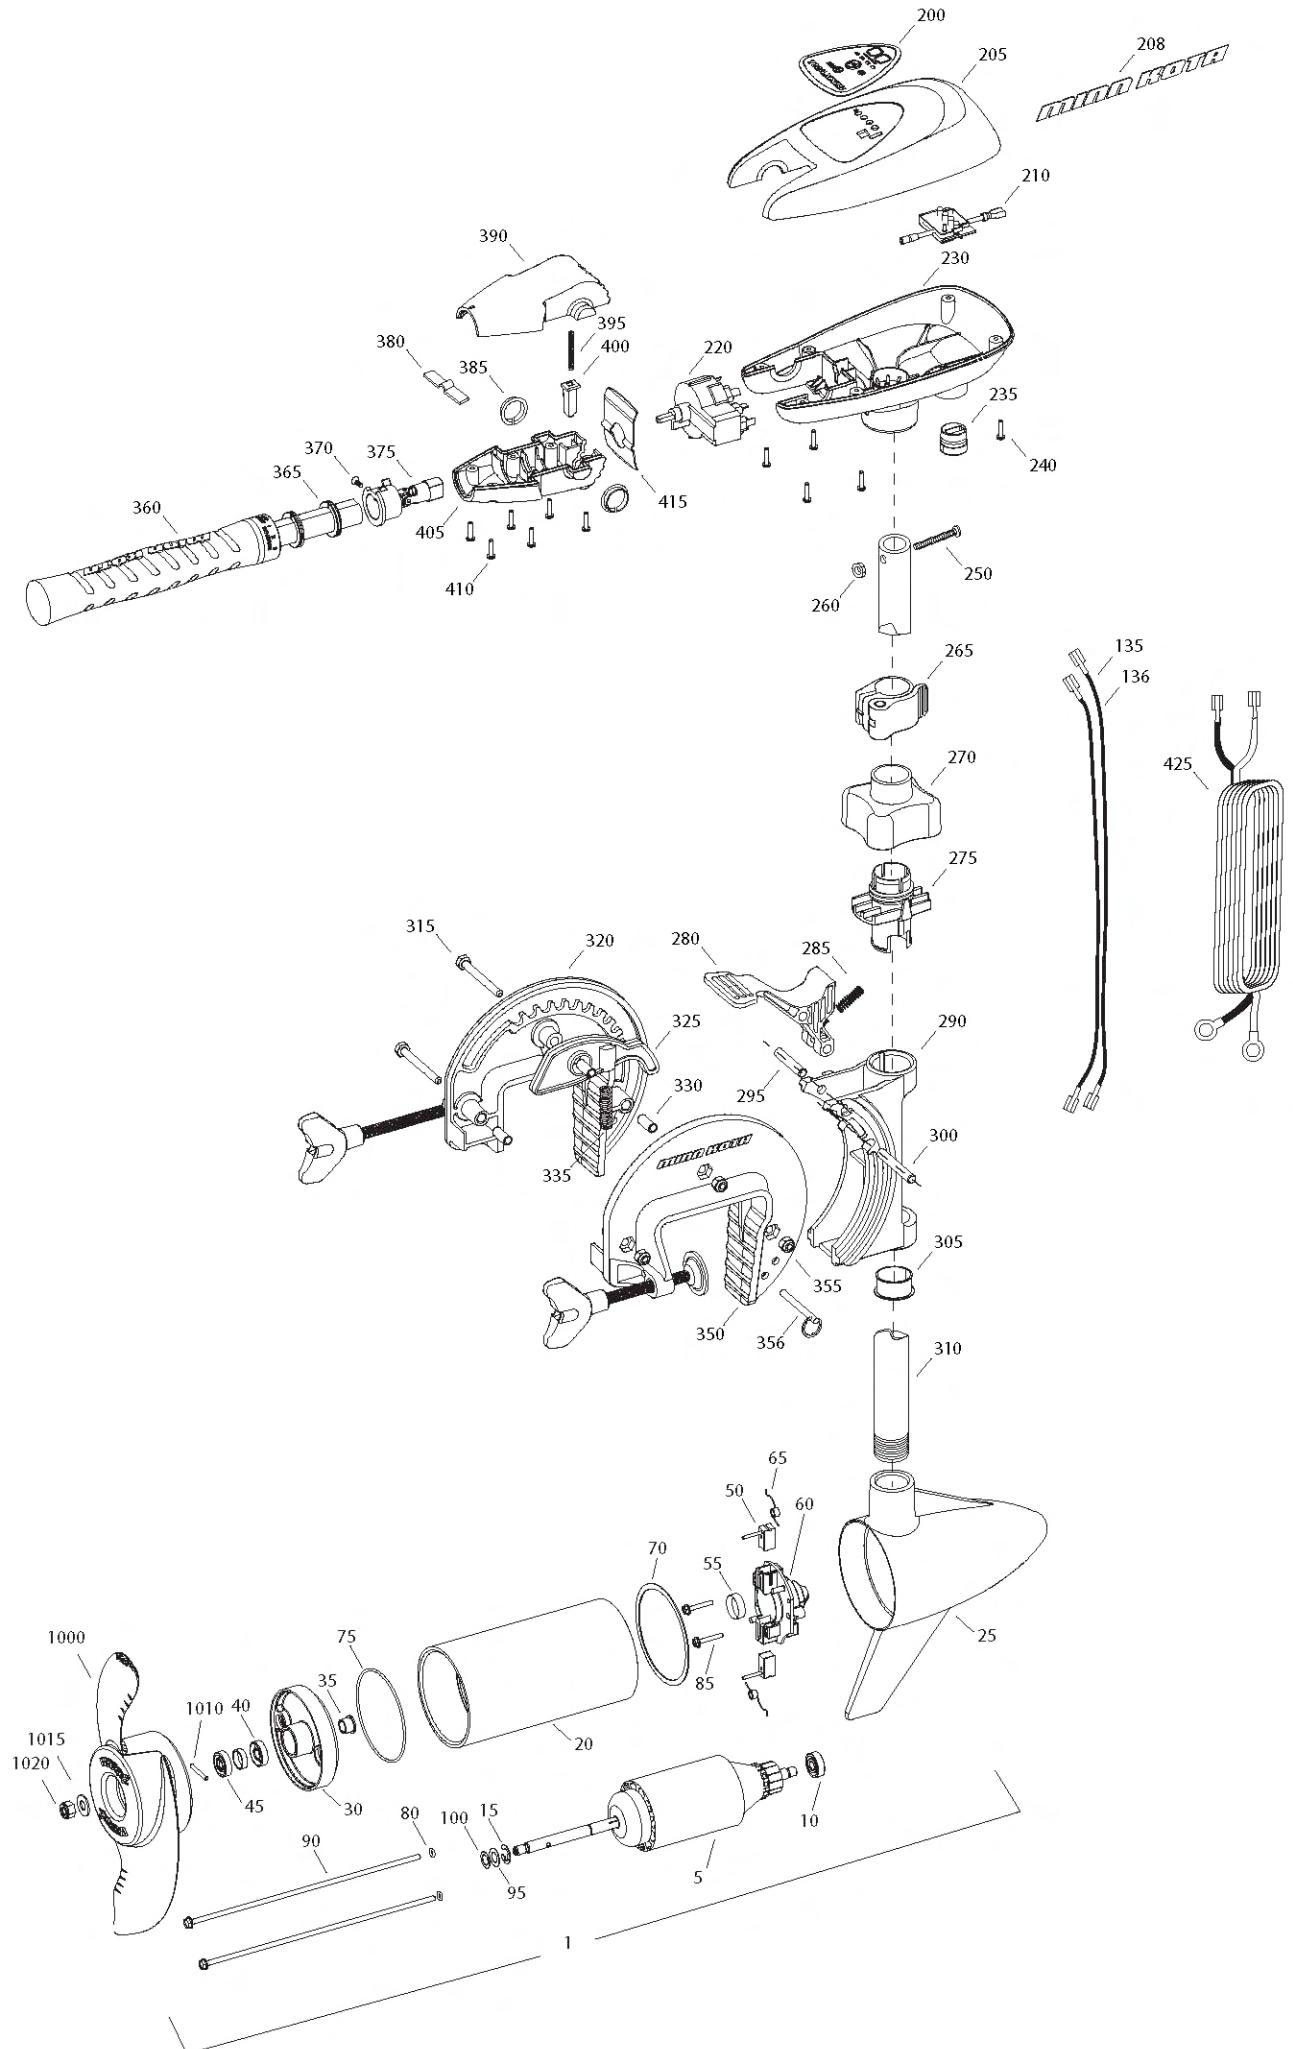

RT 50 SC
50 LBS THRUST
12 VOLT 42 AMPS
42" SHAFT

for use with "J" serial numbers
3-year warranty from the date of sale

Item	P/N	Description	Qty	Item	P/N	Description	Qty
1	2097097	12V Motor 42" SW	1	355	2263103	Nut, 1/4-20, nylock, ss	3
5	2-100-115	Armature assembly	1	356	2062604	Pin, stop	1
10	140-010	Bearing	1				
15	788-015	Retaining ring	1	■	2990956	Handle assy, 5SPD [360-410]	1
20	2-200-301	Center housing assembly	1	360	2990456	Grip/handle assy, 5SPD [360-375]	1
25	2-300-337	Brush end housing assembly	1	365	2060015	Bearing, handle	2
30	2-400-337	Plain end housing assembly	1	370	2063405	Screw, #6 PFH SS	1
35	144-049	Flange bearing	1	375	2884091	Yoke / spider assy, 5SPD	1
40	880-003	Seal	1	380	2302742	Spring, detent, off	1
45	880-006	Seal with shield	1	385	2060005	Bearing, handle pivot	2
50	188-036	Brush	2	390	2060900	Handle half, upper	1
55	725-050	Paper tube	1	395	2302745	Spring, release button	1
60	738-036	Brush plate	1	400	2063700	Button, release	1
65	975-040	Brush spring	2	405	2060905	Handle half, lower	1
70	337-036	Gasket	1	410	2303412	Screw, #6 x 5/8 SS	6
75	701-081	O-ring, motor	1				
80	701-008	O-ring, thru-bolt	2	415	2062715	Spring, handle pivot	1
85	830-007	Screw, 8-32	2	425	2992524	Leadwire assy, includes [235]	1
90	830-042	Thru-bolt	2				
95	990-067	Washer, steel	2	■	1378131	Propeller kit WW2	
100	990-070	Washer, nylatron	2	1000	2091160	Propeller WW2	1
135	640-006	Leadwire, black	1	1010	2092600	Drive pin, small	1
136	640-115	Leadwire, red	1	1015	2151726	Washer, prop, small	1
■	2888460	Seal and O-ring Kit		1020	2198400	Nut, nylock, prop, Anode	1
200	2095601	Decal, c-box cover	1				
205	2060296	C-box cover	1				
208	2325666	Decal - MinnKota	2				
210	2074080	Battery meter, 12v SW	1				
220	2064023	Switch 5 speed	1				
230	2062506	Control box, 5 SPD, SW	1				
235	2062905	Strain relief	1				
240	2303412	Screw, #6 x 5/8 SS	6				
250	2383407	Screw, #10-24 x 2 SS	1				
260	2383124	Nut, 10-24, nylock, SS	1				
265	2991521	Cam lock/depth collar assy	1				
■	2991797	Bracket assy, Composite [270-356]	1				
270	2060100	Knob, steering tension, soft	1				
275	2068400	Collet	1				
280	2064200	Lock arm	1				
285	2062701	Spring, lock arm	1				
290	2061820	Hinge	1				
295	2062603	Pin, lock, ss	1				
300	2062603	Pin, lock, ss	1				
305	2037301	Bushing, hinge	1				
310	2032032	Tube 42"	1				
315	2063501	Bolt 1/4-20 x 2 3/8", ss	3				
320	2771950	Bracket, right, FW	1				
325	2067905	Cam deactivator	1				
330	2067306	Bushing, dowel 1/4 x 1/2	3				
335	2062700	Spring, cam deactivator	1				
■	2881380	Clamp screw kit	2 per kit				
350	2771955	Bracket, left, FW	1				