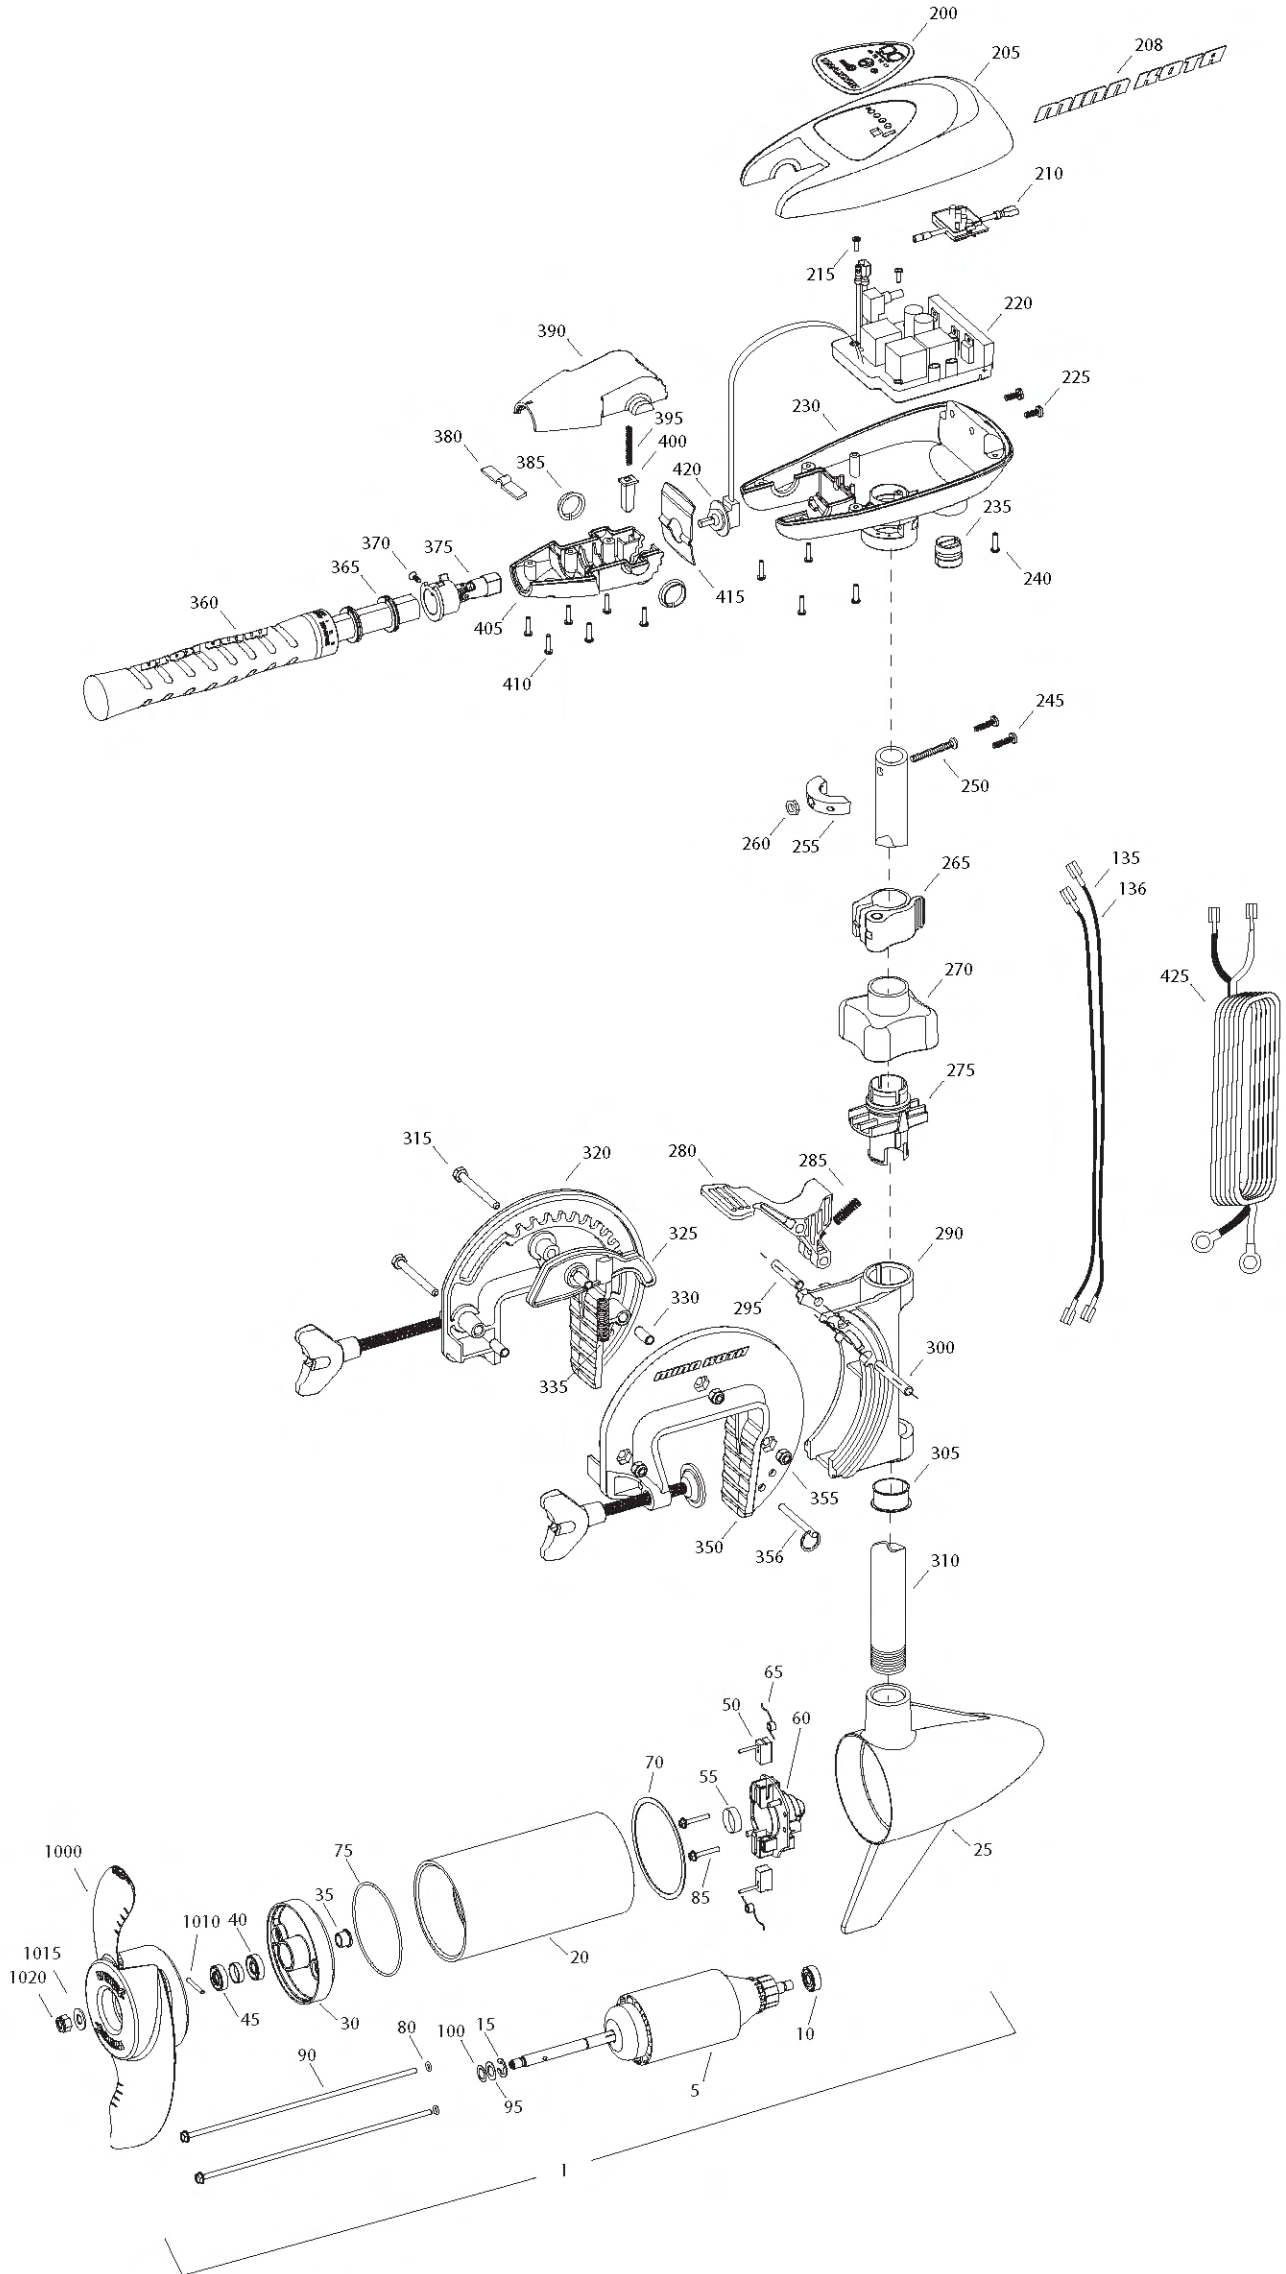

RT 55
55 LBS THRUST
12 VOLT 50 AMPS
36" & 42" SHAFT

for use with "J" serial numbers
3-year warranty from the date of sale

Item	P/N	Description	Qty	Item	P/N	Description	Qty
1	2097096	12V Motor 42" SW	1	325	2067905	Cam deactivator	1
5	2-100-117	Armature assembly	1	330	2067306	Bushing, dowel 1/4 x 1/2	3
10	140-010	Bearing	1	335	2062700	Spring, cam deactivator	1
15	788-015	Retaining ring	1	■	2881380	Clamp screw kit	2 per kit
20	2-200-301	Center housing assembly	1	350	2771955	Bracket, left, FW	1
25	421-336	Brush end housing assembly	1	355	2263103	Nut, 1/4-20, nylock, ss	3
30	2-400-337	Plain end housing assembly	1	356	2062604	Pin, stop	1
35	144-049	Flange bearing	1				
40	880-003	Seal	1	■	2990956	Handle assy, 5SPD [360-410]	1
45	880-006	Seal with shield	1	360	2990456	Grip/handle assy, 5SPD [360-375]	1
50	188-036	Brush	2	365	2060015	Bearing, handle	2
55	725-050	Paper tube	1	370	2063405	Screw, #6 PFH SS	1
60	738-036	Brush plate assembly	1	375	2884091	Yoke / spider assy, 5SPD	1
65	975-040	Brush spring	2	380	2302742	Spring, detent, off	1
70	337-036	Gasket	1	385	2060005	Bearing, handle pivot	2
75	701-081	O-ring, motor	1	390	2060900	Handle pivot, top	1
80	701-008	O-ring, thru-bolt	2	395	2302745	Spring, release button	1
85	830-007	Screw, 8-32	2	400	2063700	Button, release	1
90	830-042	Thru-bolt	2	405	2060905	Handle pivot, bottom	1
95	990-067	Washer, steel	2	410	2303412	Screw, #6 x 5/8 SS	6
100	990-070	Washer, nyatron	2				
135	640-002	Leadwire, black	1	415	2062715	Spring, handle pivot	1
136	640-113	Leadwire, red	1	425	2992524	Leadwire assy, includes [235]	1
■	2888460	Seal and O-ring Kit					
				■	1378131	Propeller kit WW2	
200	2095664	Decal, c-box cover	1	1000	2091160	Propeller WW2	1
205	2060296	C-box cover	1	1010	2092600	Drive pin, small	1
208	2325666	Decal - MinnKota	2	1015	2151726	Washer, prop, small	1
210	2074080	Battery meter, 12v SW	1	1020	2198400	Nut, nylock, prop, Anode	1
215	3043427	Screw, #8 x 7/8 SS	2				
220	2184006	Control board, 12v	1				
225	2303434	Screw, #8-30 x 5/8 SS	2				
230	2062503	Control box, VARS, SW	1				
235	2062905	Strain relief	1				
240	2303412	Screw, #6 x 5/8 SS	6				
245	2263434	Screw, #8 x 1 SS	2				
250	2383407	Screw, #10-24 x 2 SS	1				
255	2061517	Collar, c-box	1				
260	2383124	Nut, 10-24, nylock, SS	1				
265	2991521	Cam lock/depth collar assy	1				
■	2991797	Bracket assy, Composite [270-356]	1				
270	2060100	Knob, steering tension, soft	1				
275	2068400	Collet	1				
280	2064200	Lock arm	1				
285	2062701	Spring, lock arm	1				
290	2061821	Hinge	1				
295	2062603	Pin, lock, ss	1				
300	2062603	Pin, lock, ss	1				
305	2037301	Bushing, hinge	1				
310	2032031	Tube 36"	1				
	2032032	Tube 42"	1				
315	2063501	Bolt 1/4-20 x 2 3/8", ss	3				
320	2771950	Bracket, right, FW	1				