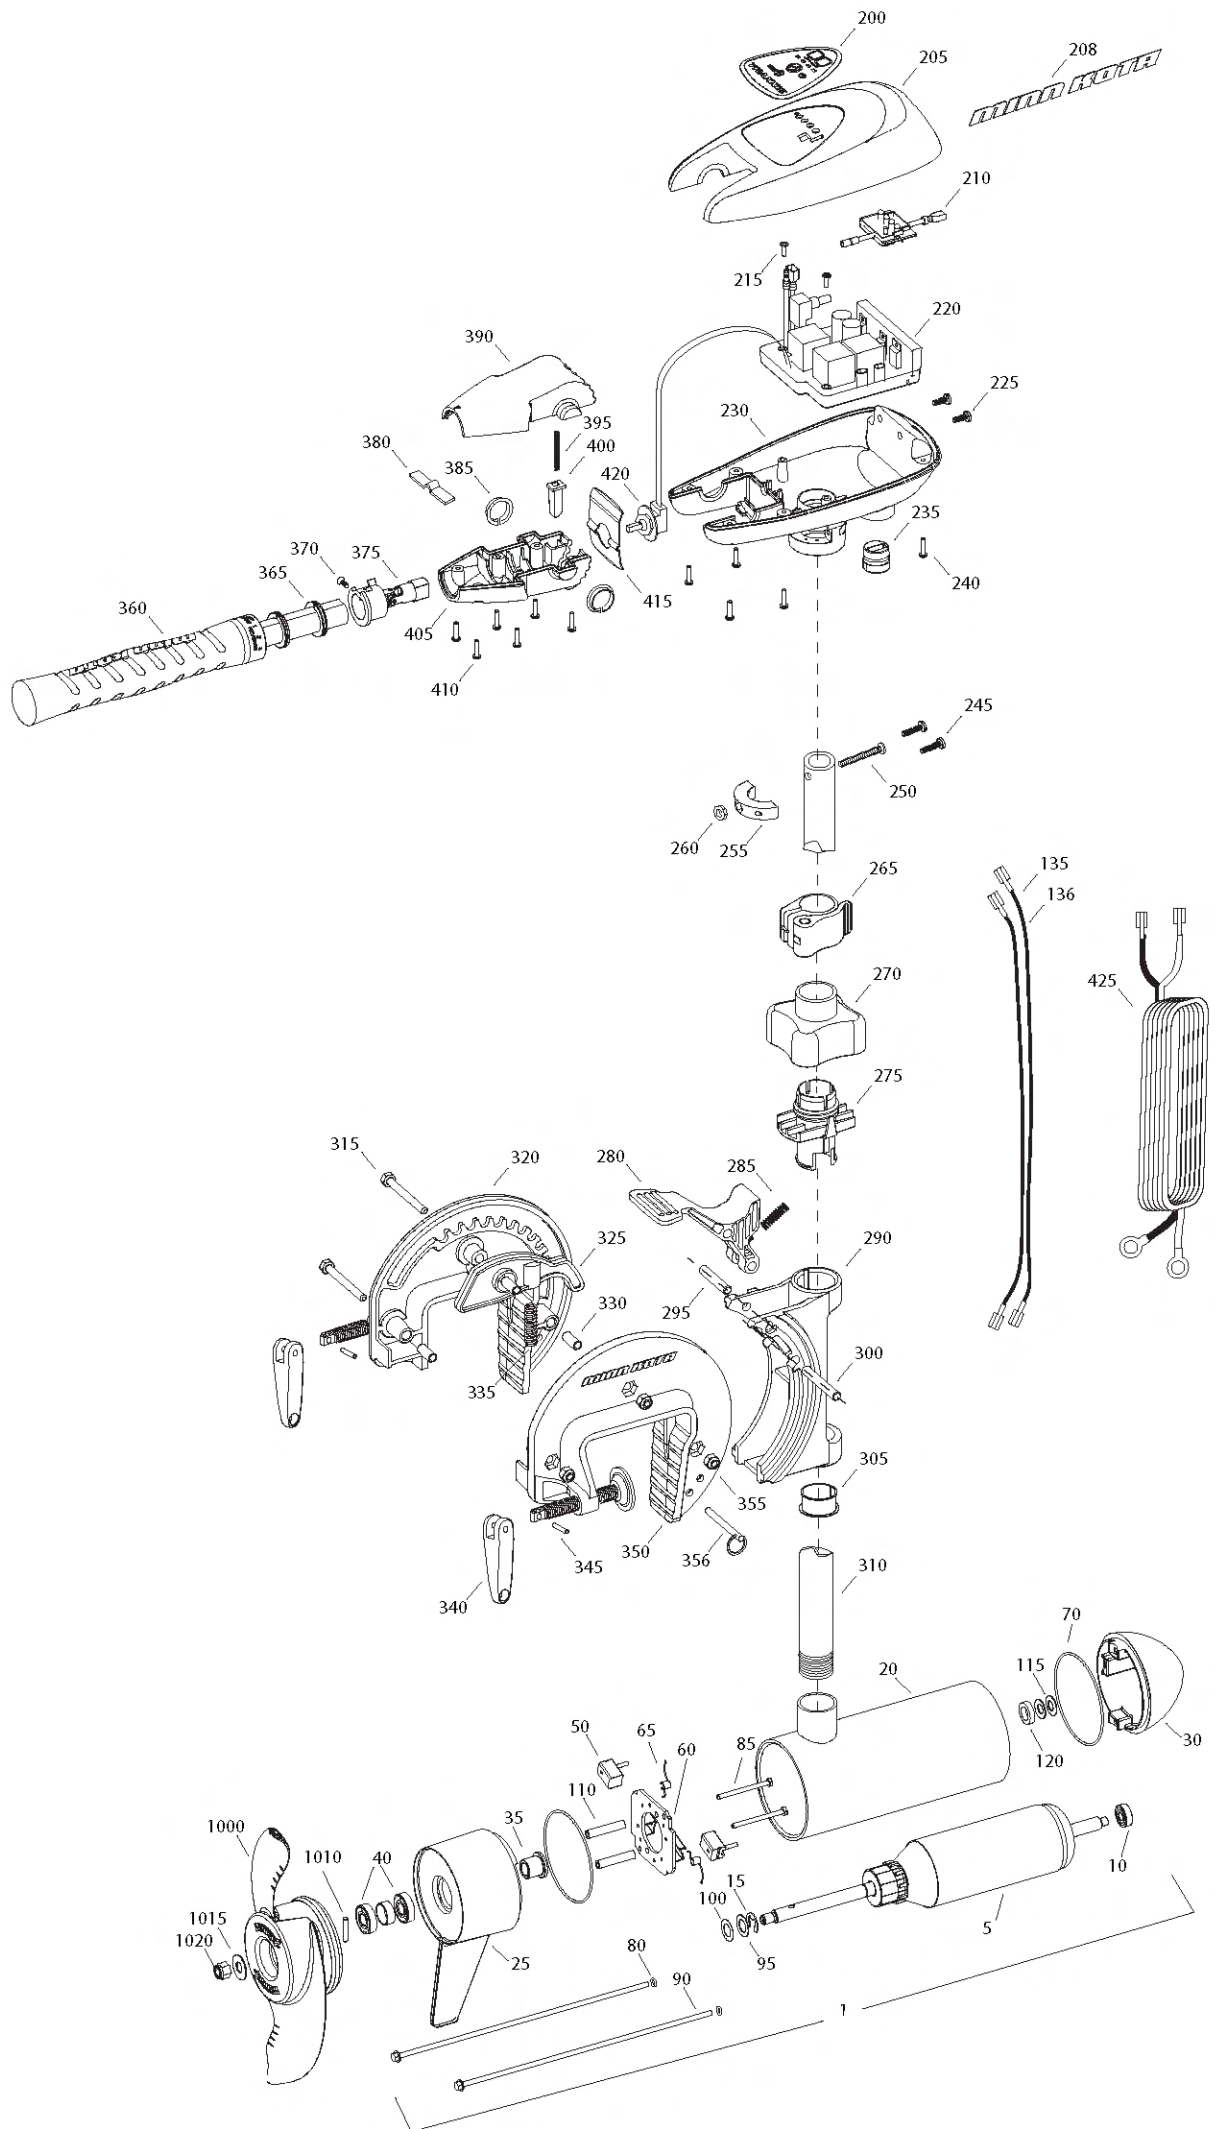

RT 80
80 LBS THRUST
24 VOLT 56 AMPS
42" SHAFT

for use with "J" serial numbers
3-year warranty from the date of sale

Item	P/N	Description	Qty	Item	P/N	Description	Qty
1	2316228	24V Motor 42" SW	1	330	2067306	Bushing, dowel 1/4 x 1/2	3
5	2-100-214	Armature assembly	1	335	2062700	Spring, cam deactivator	1
10	140-010	Bearing	1	■	2771303	Clamp screw kit	2 per kit
15	788-040	Retaining ring	1	340	2050925	Handle, clamp	2
20	2-200-397	Center housing assembly	1	345	2052605	Roll pin	2
25	2-300-340	Brush end housing assembly	1	350	2771948	Bracket, left, SW	1
30	421-376	Plain end housing assembly STD	1	355	2263103	Nut, 1/4-20, nylock, ss	3
35	144-017	Flange bearing	1	356	2062604	Pin, stop	1
40	880-025	Seal	2				
50	188-094	Brush	2	■	2990957	Handle assy, VARS [360-410]	1
60	9-738-004	Brush plate assembly	1	360	2990456	Grip/handle assy, VARS [360-375]	1
65	975-041	Brush spring	2	365	2060015	Bearing, handle	2
70	701-043	O-ring, motor	2	370	2063405	Screw, #6 PFH SS	1
80	701-009	O-ring, thru-bolt	2	375	2884092	Yoke / spider assy, VARS	1
85	830-027	Screw, 10-32 x 2	2	380	2302742	Spring, detent, off	1
90	830-094	Thru-bolt	2	385	2060005	Bearing, handle pivot	2
95	990-051	Washer, steel	2	390	2060900	Handle half, upper	1
100	990-052	Washer, nyatron	2	395	2302745	Spring, release button	1
110	973-025	Spacer, brush plate	2	400	2063700	Button, release	1
115	992-010	Washer, Belleville	2	405	2060905	Handle half, lower	1
120	992-045	Spacer, thrust	1	410	2303412	Screw, #6 x 5/8 SS	6
135	640-018	Leadwire, black	1				
136	640-123	Leadwire, red	1	415	2062715	Spring, handle pivot	1
■	2889460	Seal and O-ring Kit		420	2061700	Washer, pot holder	1
				425	2992523	Leadwire assy, includes [235]	1
200	2195659	Decal, c-box cover	1				
205	2060296	C-box cover	1	■	1378132	Propeller kit WW2	
208	2325666	Decal - MinnKota	2	■	2994876	Propeller bag assy	
210	2074081	Battery meter, 24v SW	1	1000	2331160	Propeller WW2	1
215	3043427	Screw, #8 x 7/8 SS	2	1010	2262658	Drive pin, large	1
220	2184007	Control board, 24/36	1	1015	2091701	Washer, prop, large	1
225	2303434	Screw, #8-30 x 5/8 SS	2	1020	2198401	Nut, nylock, prop, Anode	1
230	2062503	Control box, VARS, SW	1				
235	2062905	Strain relief	1				
240	2303412	Screw, #6 x 5/8 SS	6				
245	2263434	Screw, #8 x 1 SS	2				
250	2383407	Screw, #10-24 x 2 SS	1				
255	2061517	Collar, c-box	1				
260	2383124	Nut, 10-24, nylock, SS	1				
265	2991521	Cam lock/depth collar assy	1				
■	2991798	Bracket assy, Aluminum [270-356]	1				
270	2060100	Knob, steering tension, soft	1				
275	2068400	Collet	1				
280	2064200	Lock arm	1				
285	2062701	Spring, lock arm	1				
290	2061820	Hinge	1				
295	2062603	Pin, lock, ss	1				
300	2062603	Pin, lock, ss	1				
305	2037301	Bushing, hinge	1				
310	2032032	Tube 42"	1				
315	2063501	Bolt 1/4-20 x 2 3/8", ss	3				
320	2771949	Bracket, right, SW	1				
325	2067905	Cam deactivator	1				