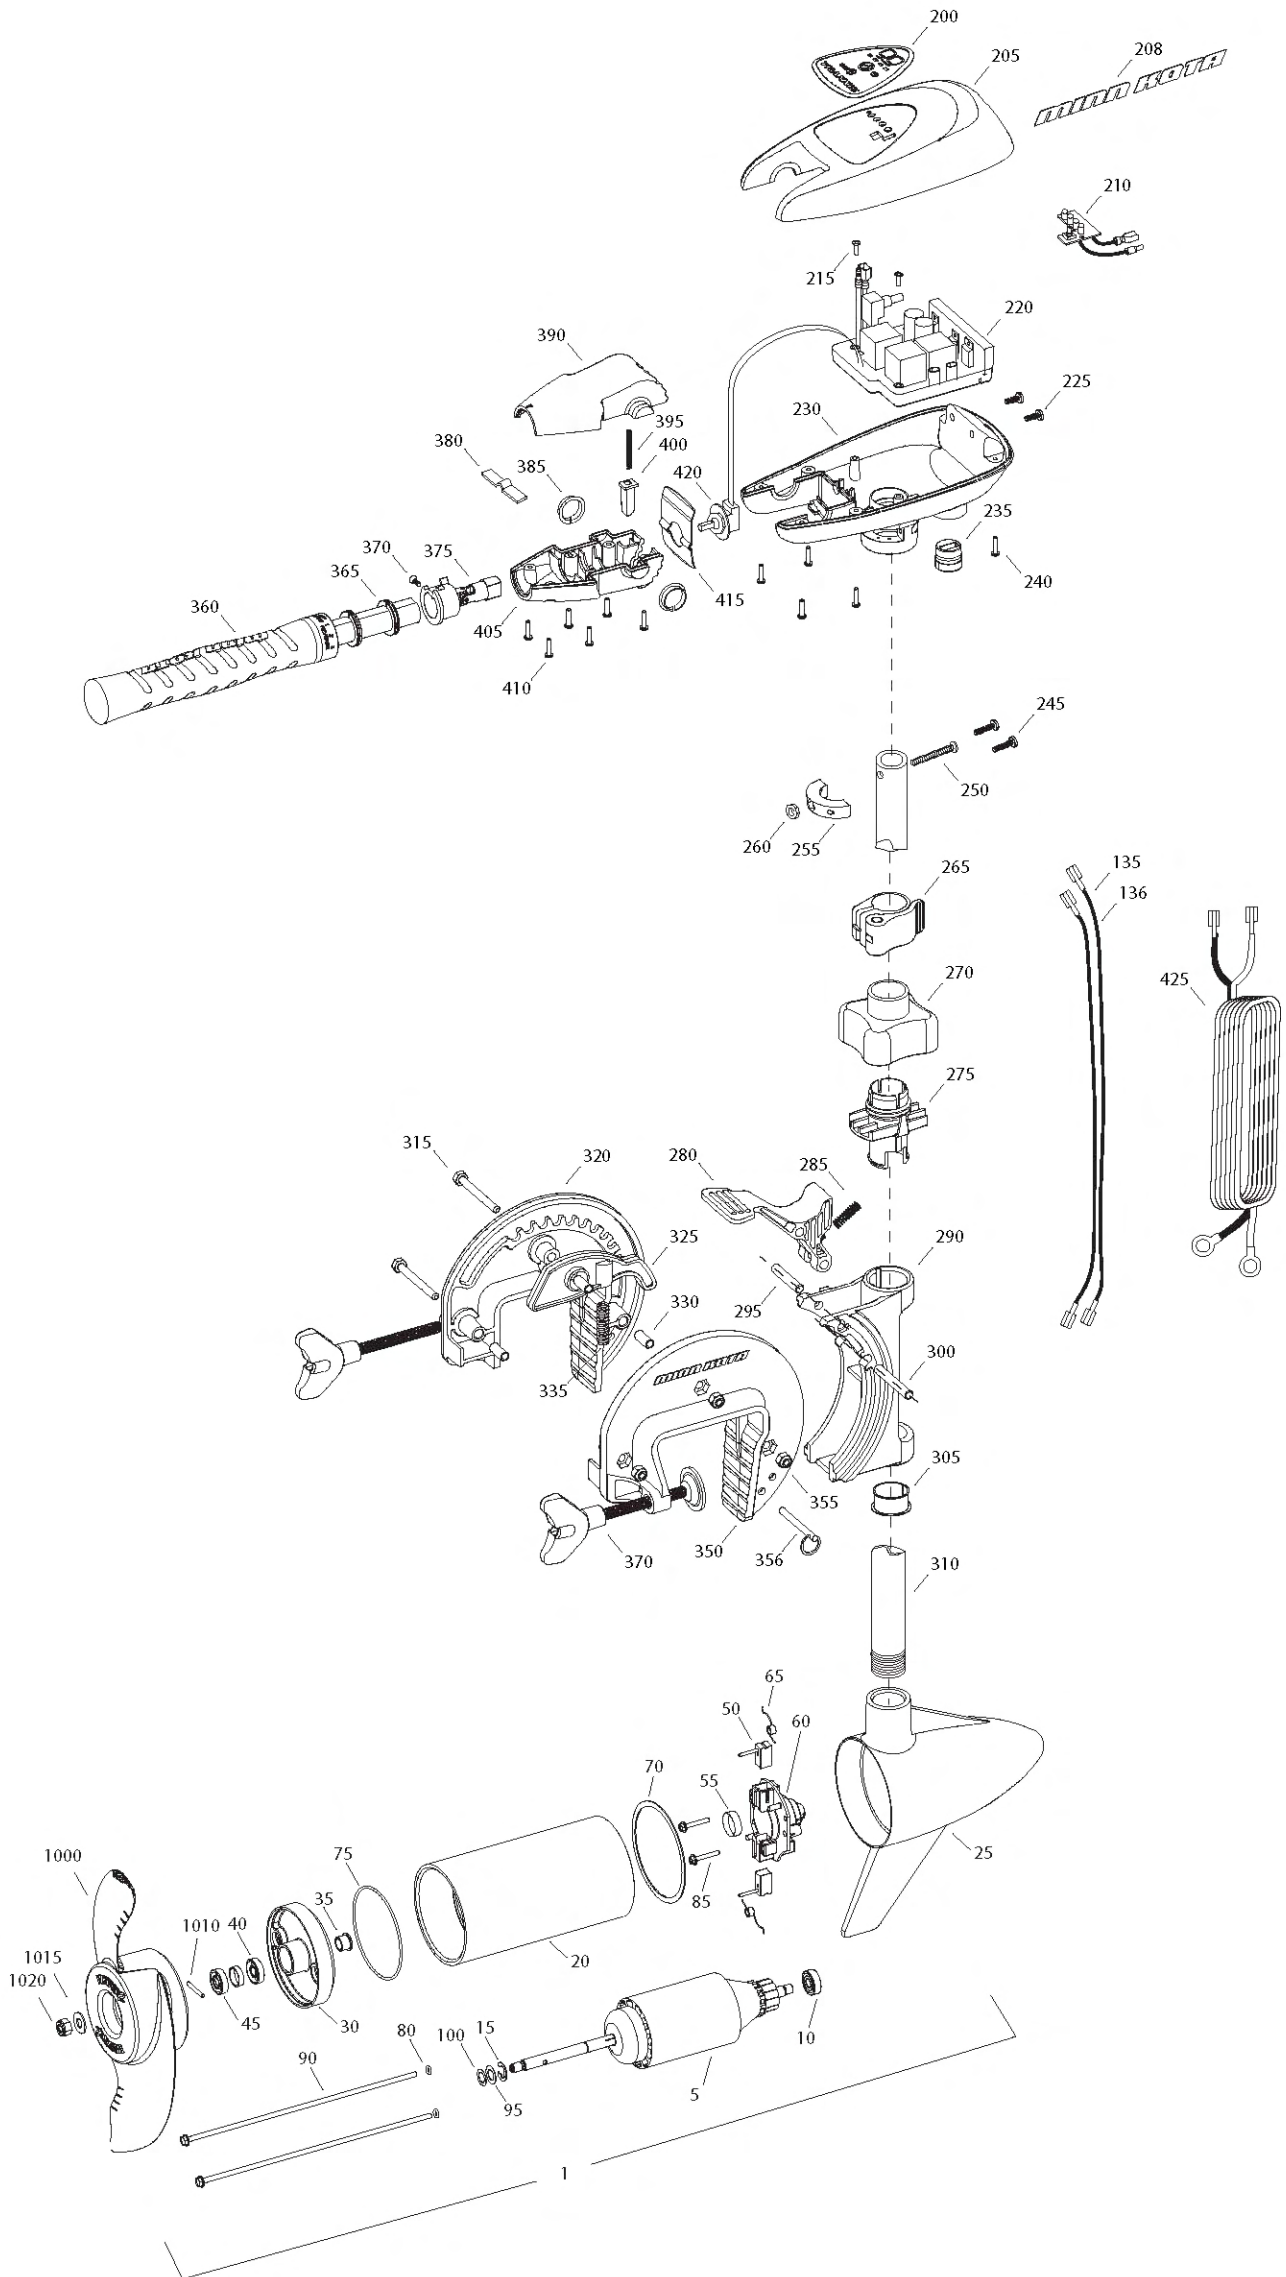

**TRAXXIS 40**  
**40 LBS THRUST**  
**12 VOLT 42 AMPS**  
**36" SHAFT**

for use with "J" serial numbers  
3-year warranty from the date of sale

Item	P/N	Description	Qty	Item	P/N	Description	Qty
1	2068251	12V Motor 36" FW	1	330	2067306	Bushing, dowel 1/4 x 1/2	3
5	2-100-201	Armature assembly	1	335	2062700	Spring, cam deactivator	1
10	140-010	Bearing	1	■	2881380	Clamp screw kit	2 per kit
15	788-015	Retaining ring	1	350	2771955	Bracket, left, FW	1
20	2-200-079	Center housing assembly	1	355	2263104	Nut, 1/4-20, nylock, Zinc	3
25	421-132	Brush end housing assembly	1	356	2062604	Pin, stop	1
30	2-400-187	Plain end housing assembly	1				
35	144-049	Flange bearing	1	■	2990957	Handle assy, VARS [360-410]	1
40	880-003	Seal	1	360	2990456	Grip/handle assy, VARS [360-375]	1
45	880-006	Seal with shield	1	365	2060015	Bearing, handle	2
50	188-052	Brush	2	370	2063405	Screw, #6 PFH SS	1
55	N/A			375	2884092	Yoke / spider assy, VARS	1
60	738-030	Brush plate	1	380	2302742	Spring, detent, off	1
65	975-032	Brush spring	2	385	2060005	Bearing, handle pivot	2
70	701-041	O-ring, motor, front	1	390	2060900	Handle half, upper	1
75	701-039	O-ring, motor, rear	1	395	2302745	Spring, release button	1
80	701-007	O-ring, thru-bolt	2	400	2063700	Button, release	1
85	830-001	Screw, 8-32	2	405	2060905	Handle half, lower	1
90	830-078	Thru-bolt	2	410	2303412	Screw, #6 x 5/8 SS	6
95	990-067	Washer, steel	2				
100	990-070	Washer, nylatron	2	415	2062715	Spring, handle pivot	1
135	640-001	Leadwire, black	1	420	2061700	Washer, pot holder	1
136	640-101	Leadwire, red	1	425	2992523	Leadwire assy, includes [235]	1
■	2883460	Seal and O-ring Kit		■	1378126	Propeller kit	
200	2065693	Decal, c-box cover	1	1000	2061125	Propeller	1
205	2060295	C-box cover	1	1010	2092600	Drive pin, small	1
208	2325665	Decal - MinnKota	2	1015	2151726	Washer, prop, small	1
210	2074070	Battery meter, 12v FW	1	1020	2053101	Nut, nylock, prop, small	1
215	3043427	Screw, #8 x 7/8 SS	2				
220	2184006	Control board, 12v	1				
225	2303434	Screw, #8-30 x 5/8 SS	2				
230	2062501	Control box, VARS, FW	1				
235	2062905	Strain relief	1				
240	2303412	Screw, #6 x 5/8 SS	6				
245	2263434	Screw, #8 x 1 SS	2				
250	2383407	Screw, #10-24 x 2 SS	1				
255	2061515	Collar, c-box	1				
260	2383124	Nut, 10-24, nylock, SS	1				
265	2991521	Cam lock/depth collar assy	1				
■	2991795	Bracket assy, Composite [270-356]	1				
270	2060100	Knob, steering tension, soft	1				
275	2068400	Collet	1				
280	2064200	Lock arm	1				
285	2062701	Spring, lock arm	1				
290	2061820	Hinge	1				
295	2062602	Pin, lock, Zinc	1				
300	2062602	Pin, lock, Zinc	1				
305	2037301	Bushing, hinge	1				
310	2032052	Tube 36"	1				
315	2063500	Bolt 1/4-20 x 2 3/8", Zinc	3				
320	2771950	Bracket, right, FW	1				
325	2067905	Cam deactivator	1				