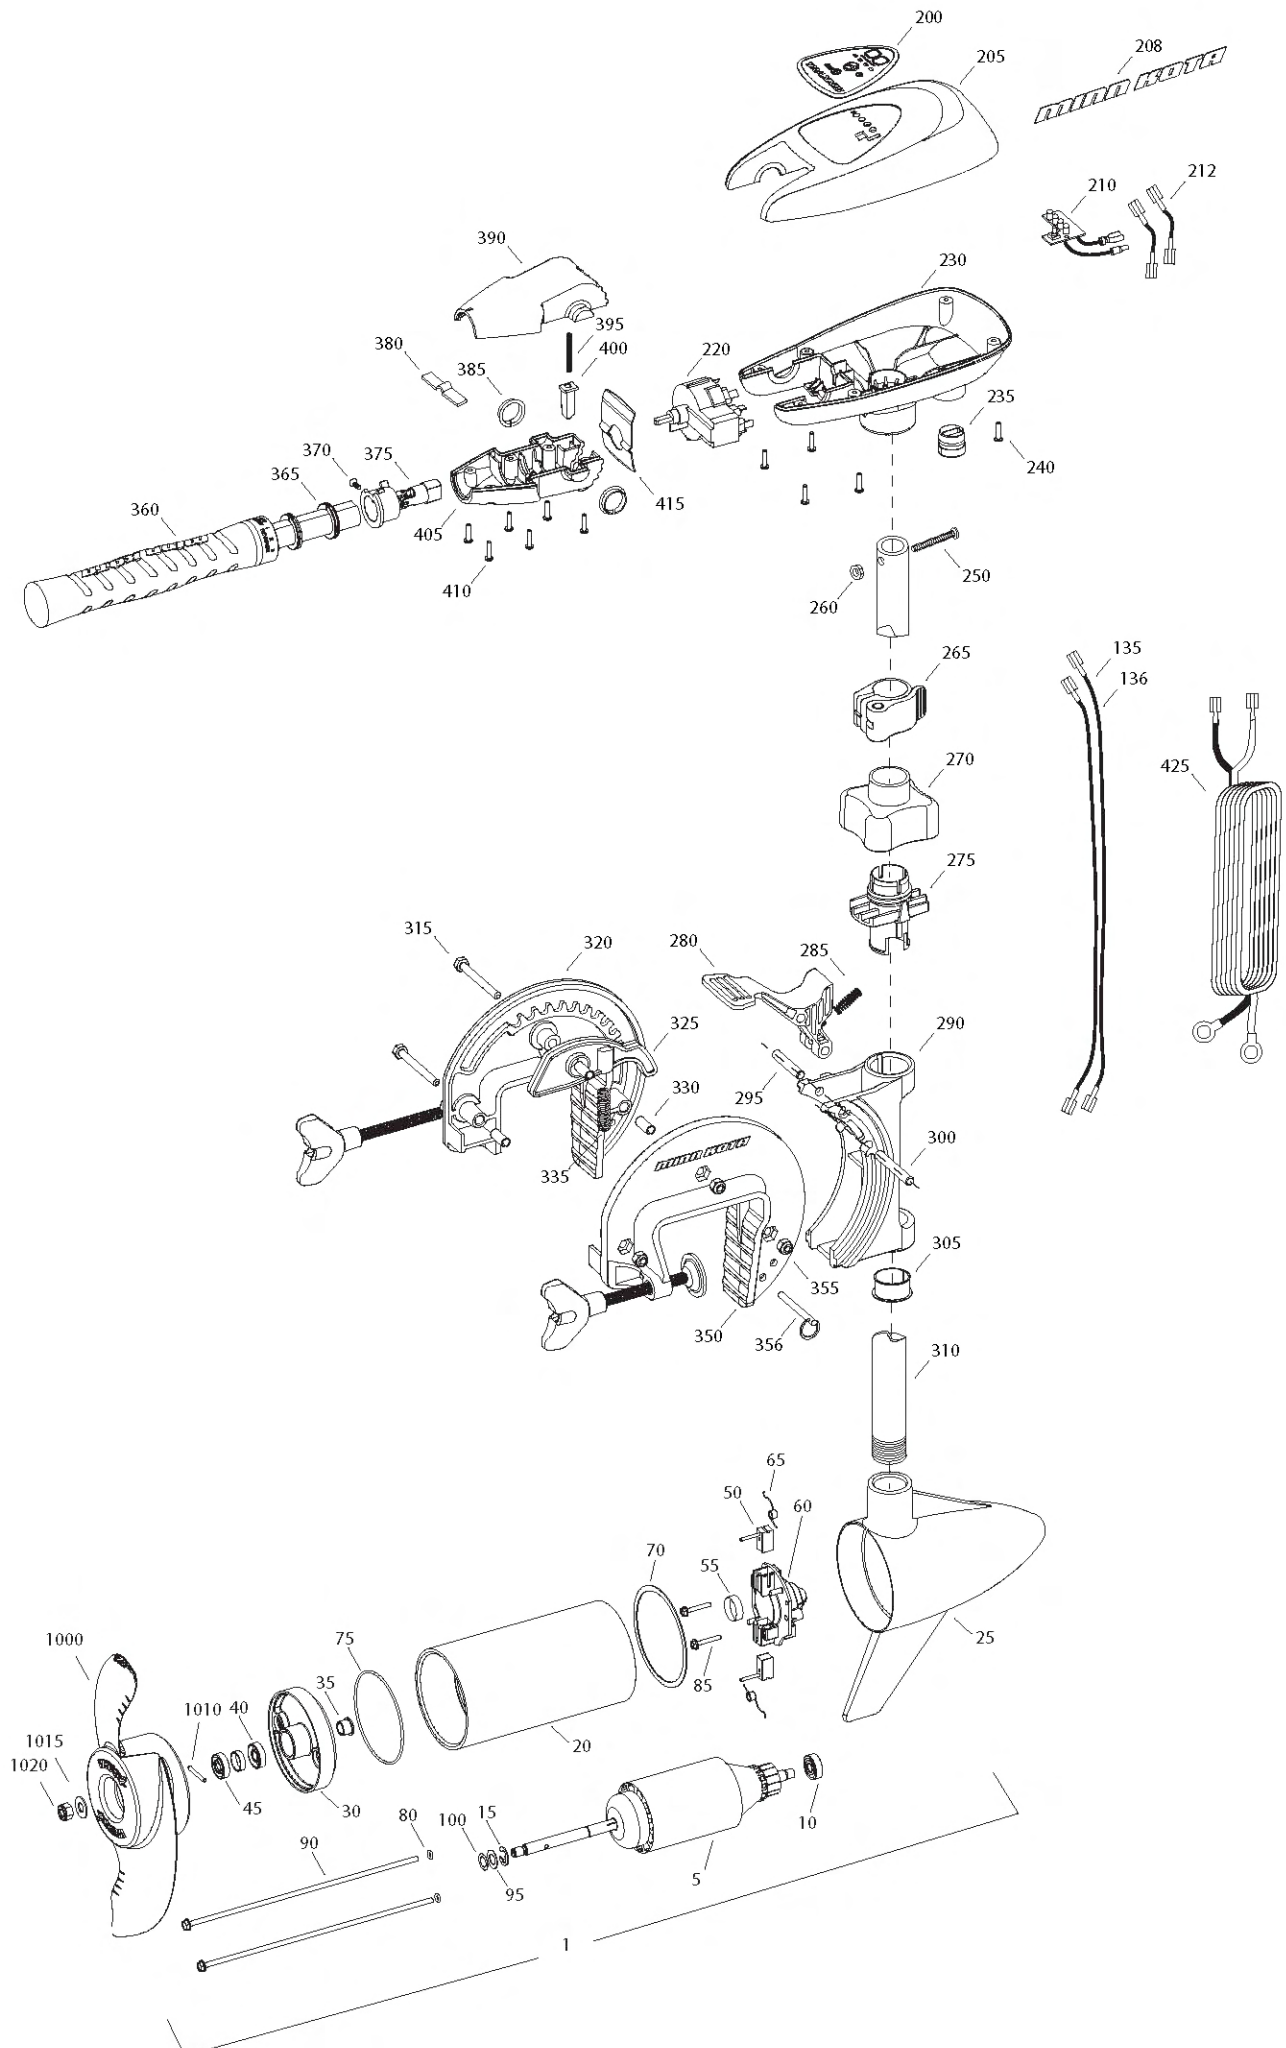

TRAXXIS 55 SC
55 LBS THRUST
12 VOLT AMPS
36" SHAFT

for use with "J" serial numbers
3-year warranty from the date of sale

Item	P/N	Description	Qty	Item	P/N	Description	Qty
1	2097098	12V Motor 36" FW	1	355	2263104	Nut, 1/4-20, nylock, Zinc	3
5	2-100-115	Armature assembly	1	356	2062604	Pin, stop	1
10	140-010	Bearing	1				
15	788-015	Retaining ring	1	■	2990956	Handle assy, 5-spd	1
20	2-200-101	Center housing assembly	1	360	2990456	Grip/handle assy, 5-spd	1
25	2-300-199	Brush end housing assembly	1	365	2060015	Bearing, handle	2
30	2-400-101	Plain end housing assembly	1	370	2063405	Screw, #6 PFH SS	1
35	144-049	Flange bearing	1	375	2884091	Yoke / spider assy, 5SPD	1
40	880-003	Seal	1	380	2302742	Spring, detent, off	1
45	880-006	Seal with shield	1	385	2060005	Bearing, handle pivot	2
50	188-036	Brush	2	390	2060900	Handle half, upper	1
55	725-050	Paper tube	1	395	2302745	Spring, release button	1
60	738-036	Brush plate	1	400	2063700	Button, release	1
65	975-040	Brush spring	2	405	2060905	Handle half, lower	1
70	337-036	Gasket	1	410	2303412	Screw, #6 x 5/8 SS	6
75	701-081	O-ring, motor	1				
80	701-008	O-ring, thru-bolt	2	415	2062715	Spring, handle pivot	1
85	830-007	Screw, 8-32	2	425	2992524	Leadwire assy, includes [235]	1
90	830-042	Thru-bolt	2				
95	990-067	Washer, steel	2	■	1378131	Propeller kit WW2	
100	990-070	Washer, nylatron	2	1000	2091160	Propeller WW	1
135	640-006	Leadwire, black	1	1010	2092600	Drive pin, small	1
136	640-115	Leadwire, red	1	1015	2151726	Washer, prop, small	1
■	2888460	Seal and O-ring Kit		1020	2053101	Nut, nylock, prop, small	1
200	2065694	Decal, c-box cover	1				
205	2060295	C-box cover	1				
208	2325665	Decal - MinnKota	2				
210	2074070	Battery meter, 12v FW	1				
220	2064023	Switch 5 speed	1				
230	2062505	Control box, 5 SPD, FW	1				
235	2062905	Strain relief	1				
240	2303412	Screw, #6 x 5/8 SS	6				
250	2383407	Screw, #10-24 x 2 SS	1				
260	2383124	Nut, 10-24, nylock, SS	1				
265	2991521	Cam lock/depth collar assy	1				
■	2991795	Bracket assy, Composite [270-356]	1				
270	2060100	Knob, steering tension, soft	1				
275	2068400	Collet	1				
280	2064200	Lock arm	1				
285	2062701	Spring, lock arm	1				
290	2061820	Hinge	1				
295	2062602	Pin, lock, Zinc	1				
300	2062602	Pin, lock, Zinc	1				
305	2037301	Bushing, hinge	1				
310	2032052	Tube 36"	1				
315	2063500	Bolt 1/4-20 x 2 3/8", Zinc	3				
320	2771950	Bracket, right, FW	1				
325	2067905	Cam deactivator	1				
330	2067306	Bushing, dowel 1/4 x 1/2	3				
335	2062700	Spring, cam deactivator	1				
■	2881380	Clamp screw kit	2 per kit				
350	2771955	Bracket, left, FW	1				