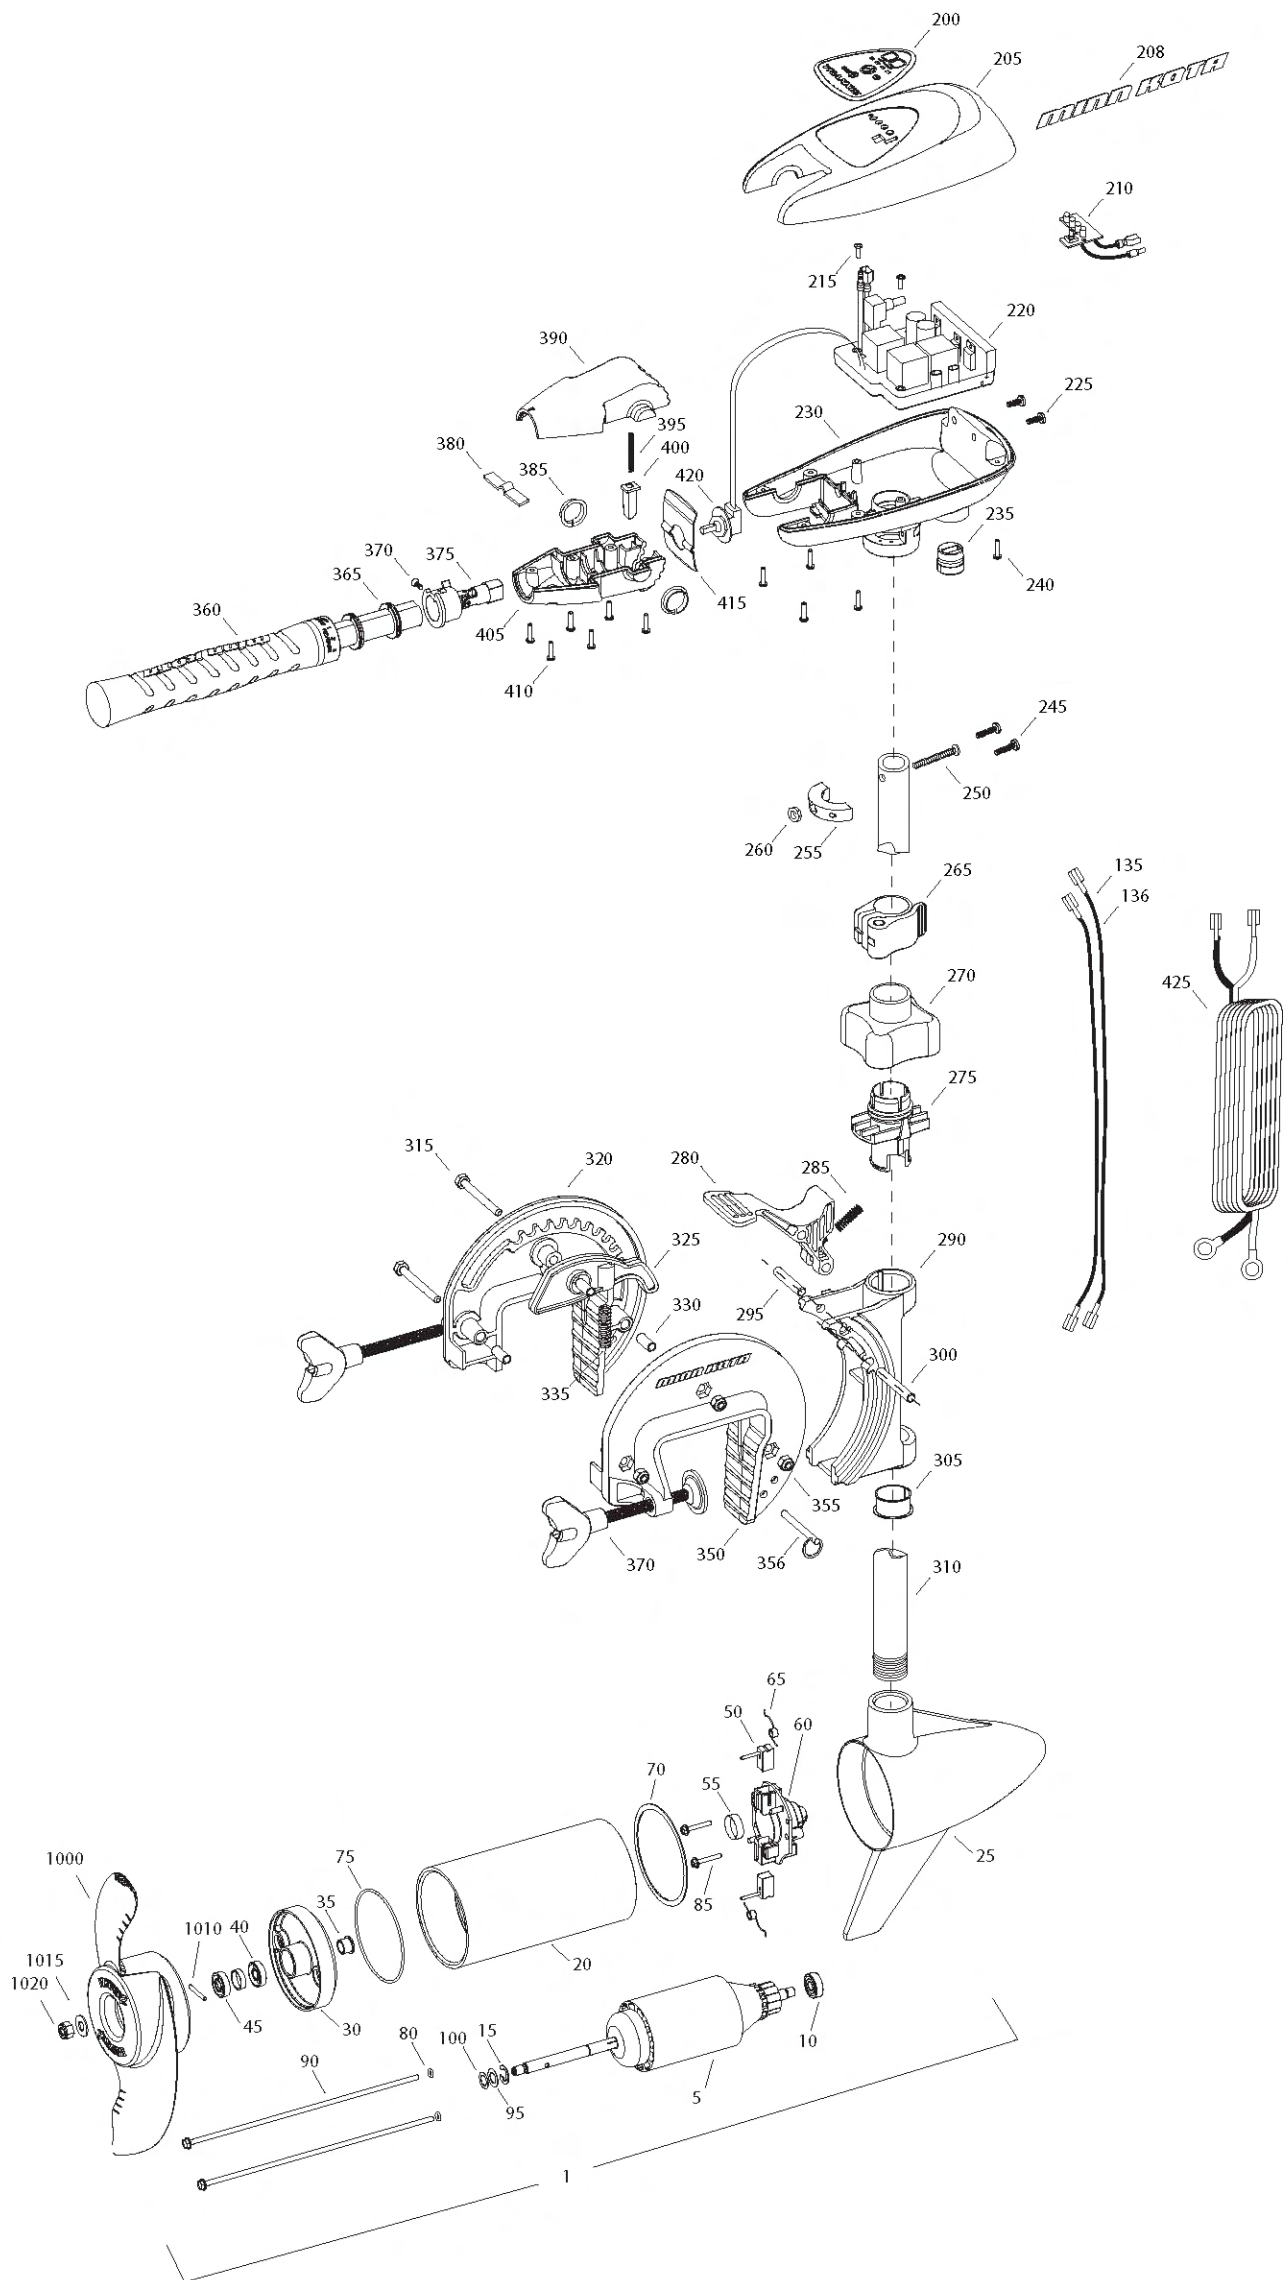

TRAXXIS 55
55 LBS THRUST
12 VOLT 50 AMPS
36" OR 42" SHAFT

for use with "J" serial numbers
3-year warranty from the date of sale

Item	P/N	Description	Qty	Item	P/N	Description	Qty
1	2097094	12V Motor 42" FW	1	330	2067306	Bushing, dowel 1/4 x 1/2	3
5	2-100-115	Armature assembly	1	335	2062700	Spring, cam deactivator	1
10	140-010	Bearing	1	■	2881380	Clamp screw kit	2 per kit
15	788-015	Retaining ring	1	350	2771955	Bracket, left, FW	1
20	2-200-101	Center housing assembly	1	355	2263104	Nut, 1/4-20, nylock, Zinc	3
25	421-065	Brush end housing assembly	1	356	2062604	Pin, stop	1
30	2-400-101	Plain end housing assembly	1				
35	144-049	Flange bearing	1	■	2990957	Handle assy, VARS [360-410]	1
40	880-003	Seal	1	360	2990456	Grip/handle assy, VARS [360-375]	1
45	880-006	Seal with shield	1	365	2060015	Bearing, handle	2
50	188-036	Brush	2	370	2063405	Screw, #6 PFH SS	1
55	725-050	Paper tube	1	375	2884092	Yoke / spider assy, VARS	1
60	738-036	Brush plate	1	380	2302742	Spring, detent, off	1
65	975-040	Brush spring	2	385	2060005	Bearing, handle pivot	2
70	337-036	Gasket	1	390	2060900	Handle half, upper	1
75	701-081	O-ring, motor	1	395	2302745	Spring, release button	1
80	701-008	O-ring, thru-bolt	2	400	2063700	Button, release	1
85	830-007	Screw, 8-32	2	405	2060905	Handle half, lower	1
90	830-042	Thru-bolt	2	410	2303412	Screw, #6 x 5/8 SS	6
95	990-067	Washer, steel	2				
100	990-070	Washer, nylatron	2	415	2062715	Spring, handle pivot	1
135	640-004	Leadwire, black	1	420	2061700	Washer, pot holder	1
136	640-105	Leadwire, red	1	425	2992523	Leadwire assy, includes [235]	1
■	2888460	Seal and O-ring Kit					
				■	1378131	Propeller kit WW2	
200	2065697	Decal, c-box cover	1	■	2994875	Propeller bag assy	
205	2060295	C-box cover	1	1000	2091160	Propeller WW2	1
208	2325665	Decal - MinnKota	2	1010	2092600	Drive pin, small	1
210	2074070	Battery meter, 12v FW	1	1015	2151726	Washer, prop, small	1
215	3043427	Screw, #8 x 7/8 SS	2	1020	2053101	Nut, nylock, prop, small	1
220	2184006	Control board, 12v	1				
225	2303434	Screw, #8-30 x 5/8 SS	2				
230	2062501	Control box, VARS, FW	1				
235	2062905	Strain relief	1				
240	2303412	Screw, #6 x 5/8 SS	6				
245	2263434	Screw, #8 x 1 SS	2				
250	2383407	Screw, #10-24 x 2 SS	1				
255	2061515	Collar, c-box	1				
260	2383124	Nut, 10-24, nylock, SS	1				
265	2991521	Cam lock/depth collar assy	1				
■	2991795	Bracket assy, Composite [270-356]	1				
270	2060100	Knob, steering tension, soft	1				
275	2068400	Collet	1				
280	2064200	Lock arm	1				
285	2062701	Spring, lock arm	1				
290	2061820	Hinge	1				
295	2062602	Pin, lock, Zinc	1				
300	2062602	Pin, lock, Zinc	1				
305	2037301	Bushing, hinge	1				
310	2032052 / 2032053	Tube 36"/42"	1				
315	2063500	Bolt 1/4-20 x 2 3/8", Zinc	3				
320	2771950	Bracket, right, FW	1				
325	2067905	Cam deactivator	1				