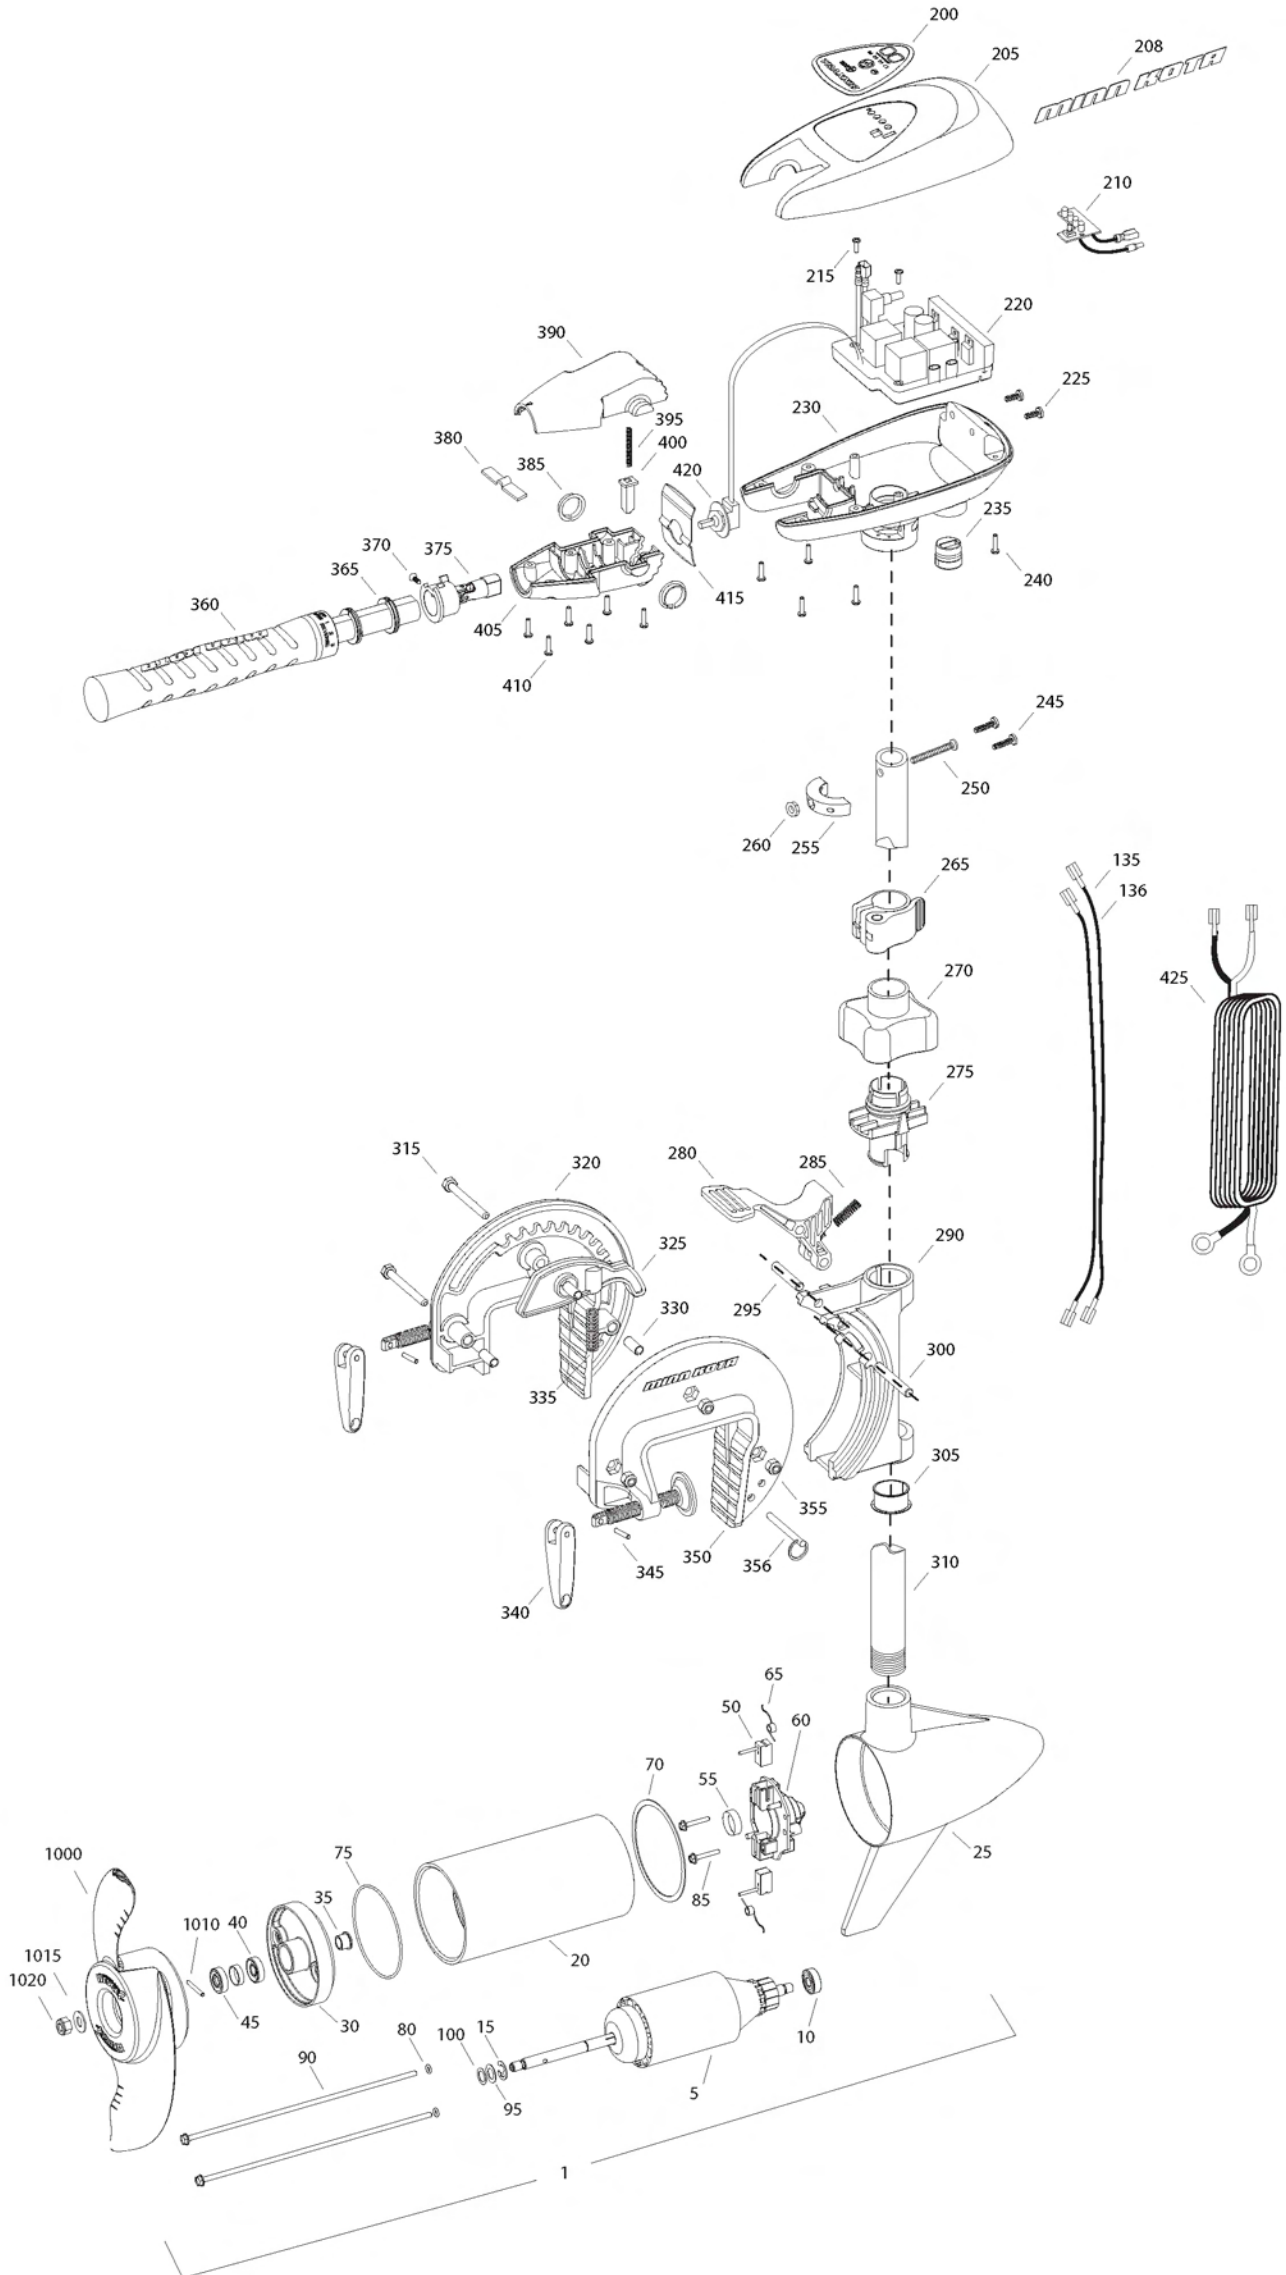

TRAXXIS 70
70 LBS THRUST
24 VOLT 42 AMPS
42" SHAFT

for use with "J" serial numbers
3-year warranty from the date of sale

Item	P/N	Description	Qty	Item	P/N	Description	Qty	Item	P/N	Description	Qty	Item	P/N	Description	Qty
1	2096030	24V Motor 42" FW	1	330	2067306	Bushing, dowel 1/4 x 1/2	3								
5	2-100-119	Armature assembly	1	335	2062700	Spring, cam deactivator	1								
10	140-010	Bearing	1	■	2771303	Clamp screw kit	2 per kit								
15	788-015	Retaining ring	1	340	2050925	Handle, clamp	2								
20	2-200-005	Center housing assembly	1	345	2052605	Roll pin	2								
25	421-065	Brush end housing assembly	1	350	2771947	Bracket, left, FW	1								
30	2-400-101	Plain end housing assembly	1	355	2263104	Nut, 1/4-20, nylock, Zinc	3								
35	144-049	Flange bearing	1	356	2062604	Pin, stop	1								
40	880-003	Seal	1												
45	880-006	Seal with shield	1	■	2990957	Handle assy, VARS [360-410]	1								
50	188-037	Brush	2	360	2990456	Grip/handle assy, VARS [360-375]	1								
55	725-050	Paper tube	1	365	2060015	Bearing, handle	2								
60	738-036	Brush plate	1	370	2063405	Screw, #6 PFH SS	1								
65	975-040	Brush spring	2	375	2884092	Yoke / spider assy, VARS	1								
70	337-036	Gasket	1	380	2302742	Spring, detent, off	1								
75	701-081	O-ring, motor	1	385	2060005	Bearing, handle pivot	2								
80	701-008	O-ring, thru-bolt	2	390	2060900	Handle half, upper	1								
85	830-007	Screw, 8-32	2	395	2302745	Spring, release button	1								
90	830-008	Thru-bolt	2	400	2063700	Button, release	1								
95	990-067	Washer, steel	2	405	2060905	Handle half, lower	1								
100	990-070	Washer, nylatron	2	410	2303412	Screw, #6 x 5/8 SS	6								
135	640-004	Leadwire, black	1												
136	640-105	Leadwire, red	1	415	2062715	Spring, handle pivot	1								
■	2888460	Seal and O-ring Kit		420	2061700	Washer, pot holder	1								
				425	2992523	Leadwire assy, includes [235]	1								
200	2065698	Decal, c-box cover	1												
205	2060295	C-box cover	1	■	1378131	Propeller kit WW2									
208	2325665	Decal - MinnKota	2	■	2994875	Propeller bag assy									
210	2074071	Battery meter, 24v FW	1	1000	2091160	Propeller WW2	1								
215	3043427	Screw, #8 x 7/8 SS	2	1010	2092600	Drive pin, small	1								
220	2184007	Control board, 24/36v	1	1015	2151726	Washer, prop, small	1								
225	2303434	Screw, #8-30 x 5/8 SS	2	1020	2053101	Nut, nylock, prop, small	1								
230	2062501	Control box, VARS, FW	1												
235	2062905	Strain relief	1												
240	2303412	Screw, #6 x 5/8 SS	6												
245	2263434	Screw, #8 x 1 SS	2												
250	2383407	Screw, #10-24 x 2 SS	1												
255	2061515	Collar, c-box	1												
260	2383124	Nut, 10-24, nylock, SS	1												
265	2991521	Cam lock/depth collar assy	1												
■	2991796	Bracket assy, aluminum [270-356]	1												
270	2060100	Knob, steering tension, soft	1												
275	2068400	Collet	1												
280	2064200	Lock arm	1												
285	2062701	Spring, lock arm	1												
290	2061820	Hinge	1												
295	2062602	Pin, lock, Zinc	1												
300	2062602	Pin, lock, Zinc	1												
305	2037301	Bushing, hinge	1												
310	2032053	Tube 42"	1												
315	2063500	Bolt 1/4-20 x 2 3/8", Zinc	3												
320	2771941	Bracket, right, FW	1												
325	2067905	Cam deactivator	1												