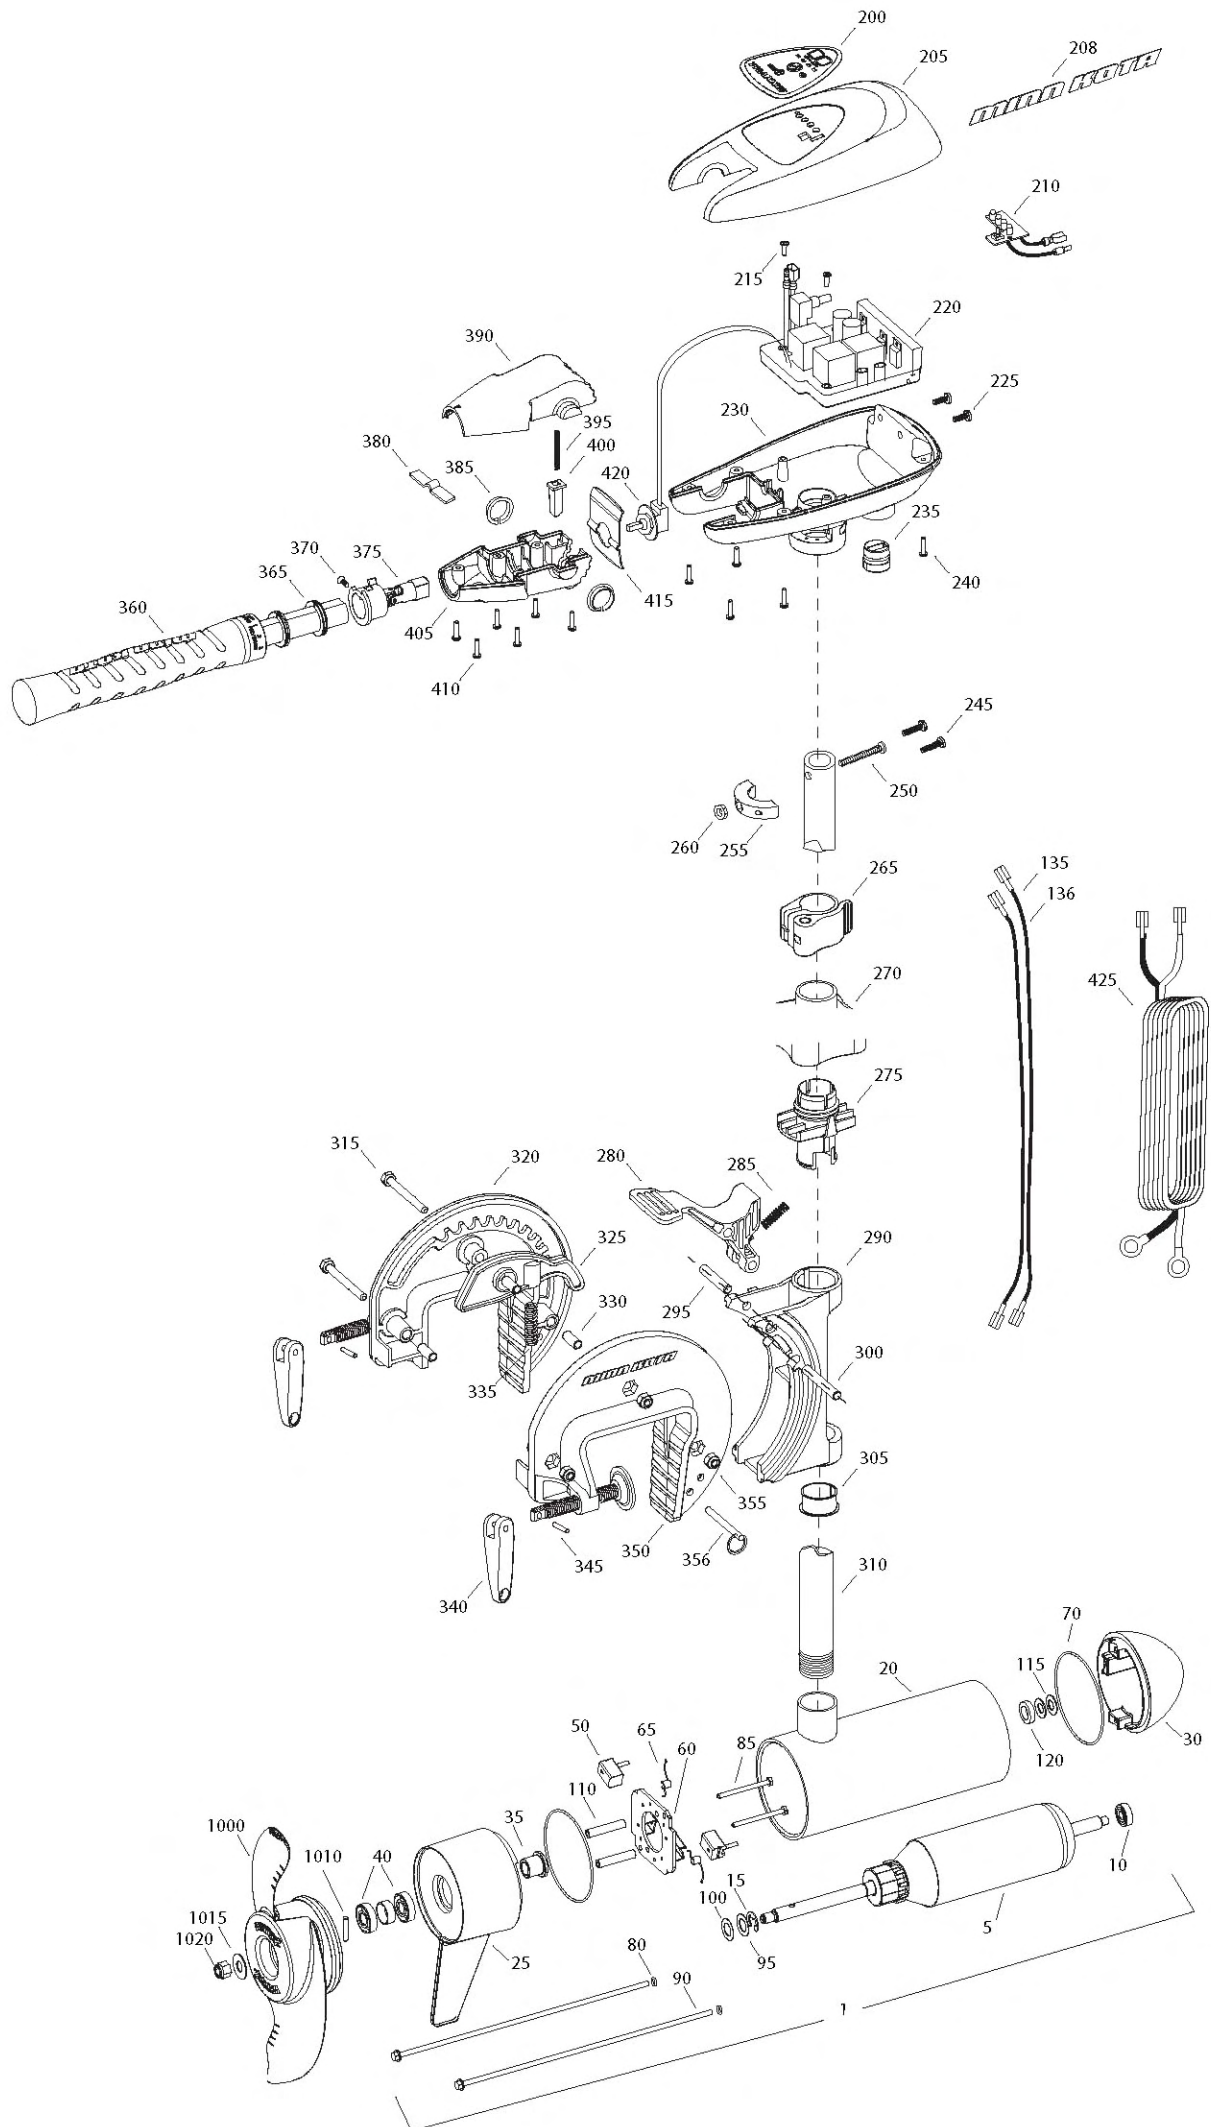

TRAXXIS MOTORS
80 LBS THRUST
24 VOLT 56 AMPS
42" SHAFT

for use with "J" serial numbers
3-year warranty from the date of sale

Item	P/N	Description	Qty	Item	P/N	Description	Qty
1	2316216	24V Motor 36" FW	1	330	2067306	Bushing, dowel 1/4 x 1/2	3
5	2-100-214	Armature assembly	1	335	2062700	Spring, cam deactivator	1
10	140-010	Bearing	1	■	2771303	Clamp screw kit	2 per kit
15	788-040	Retaining ring	1	340	2050925	Handle, clamp	2
20	2-200-160	Center housing assembly	1	345	2052605	Roll pin	2
25	2-300-160	Brush end housing assembly	1	350	2771947	Bracket, left, FW	1
30	421-276	Plain end housing assembly STD	1	355	2263104	Nut, 1/4-20, nylock, Zinc	3
35	144-017	Flange bearing	1	356	2062604	Pin, stop	1
40	880-025	Seal	2				
50	188-094	Brush	2	■	2990957	Handle assy, VARS [360-410]	1
60	9-738-004	Brush plate assembly	1	360	2990456	Grip/handle assy, VARS [360-375]	1
65	975-041	Brush spring	2	365	2060015	Bearing, handle	2
70	701-043	O-ring, motor	2	370	2063405	Screw, #6 PFH SS	1
80	701-009	O-ring, thru-bolt	2	375	2884092	Yoke / spider assy, VARS	1
85	830-027	Screw, 10-32 x 2	2	380	2302742	Spring, detent, off	1
90	830-094	Thru-bolt	2	385	2060005	Bearing, handle pivot	2
95	990-051	Washer, steel	2	390	2060900	Handle half, upper	1
100	990-052	Washer, nyatron	2	395	2302745	Spring, release button	1
110	973-025	Spacer, brush plate	2	400	2063700	Button, release	1
115	992-010	Washer, Belleville	2	405	2060095	Handle half, lower	1
120	992-045	Spacer, thrust	1	410	2303412	Screw, #6 x 5/8 SS	6
135	640-015	Leadwire, black	1				
136	640-119	Leadwire, red	1	415	2062715	Spring, handle pivot	1
■	2889460	Seal and O-ring Kit		420	2061700	Washer, pot holder	1
				425	2992523	Leadwire assy, includes [235]	1
200	2065699	Decal, c-box cover	1				
205	2060295	C-box cover	1	■	1378132	Propeller kit WW2	
208	2325665	Decal - MinnKota	2	■	2994875	Propeller bag assy	
210	2074071	Battery meter, 24v FW	1	1000	2331160	Propeller WW2	1
215	3043427	Screw, #8 x 7/8 SS	2	1010	2092600	Drive pin, small	1
220	2184007	Control board, 24/36	1	1015	2151726	Washer, prop, small	1
225	2303434	Screw, #8-30 x 5/8 SS	2	1020	2053101	Nut, nylock, prop, small	1
230	2062501	Control box, VARS, FW	1				
235	2062905	Strain relief	1				
240	2303412	Screw, #6 x 5/8 SS	6				
245	2263434	Screw, #8 x 1 SS	2				
250	2383407	Screw, #10-24 x 2 SS	1				
255	2061515	Collar, c-box	1				
260	2383124	Nut, 10-24, nylock, SS	1				
265	2991521	Cam lock/depth collar assy	1				
■	2991796	Bracket assy, aluminum [270-356]	1				
270	2060100	Knob, steering tension, soft	1				
275	2068400	Collet	1				
280	2064200	Lock arm	1				
285	2062701	Spring, lock arm	1				
290	2061820	Hinge	1				
295	2062602	Pin, lock, Zinc	1				
300	2062602	Pin, lock, Zinc	1				
305	2037301	Bushing, hinge	1				
310	2032053	Tube 42"	1				
315	2063500	Bolt 1/4-20 x 2 3/8", Zinc	3				
320	2771941	Bracket, right, FW	1				
325	2067905	Cam deactivator	1				