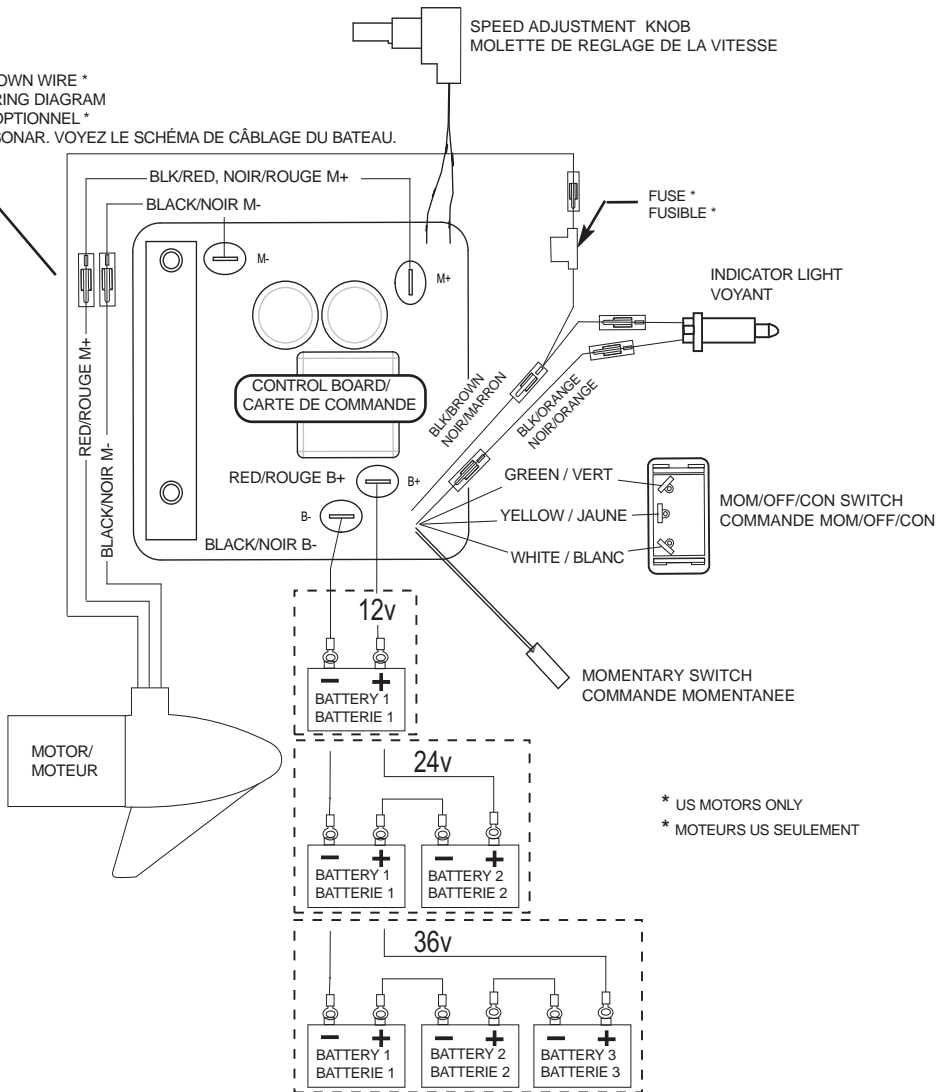

* This item is part of an assembly. This item cannot be sold separately due to machining and /or assembly that is required.

OPTIONAL BROWN WIRE *
SEE BOAT WIRING DIAGRAM
FIL MARRON OPTIONNEL *
ÉQUIPÉS DE SONAR. VOYEZ LE SCHÉMA DE CÂBLAGE DU BATEAU.

* US MOTORS ONLY

* MOTEURS US SEULEMENT