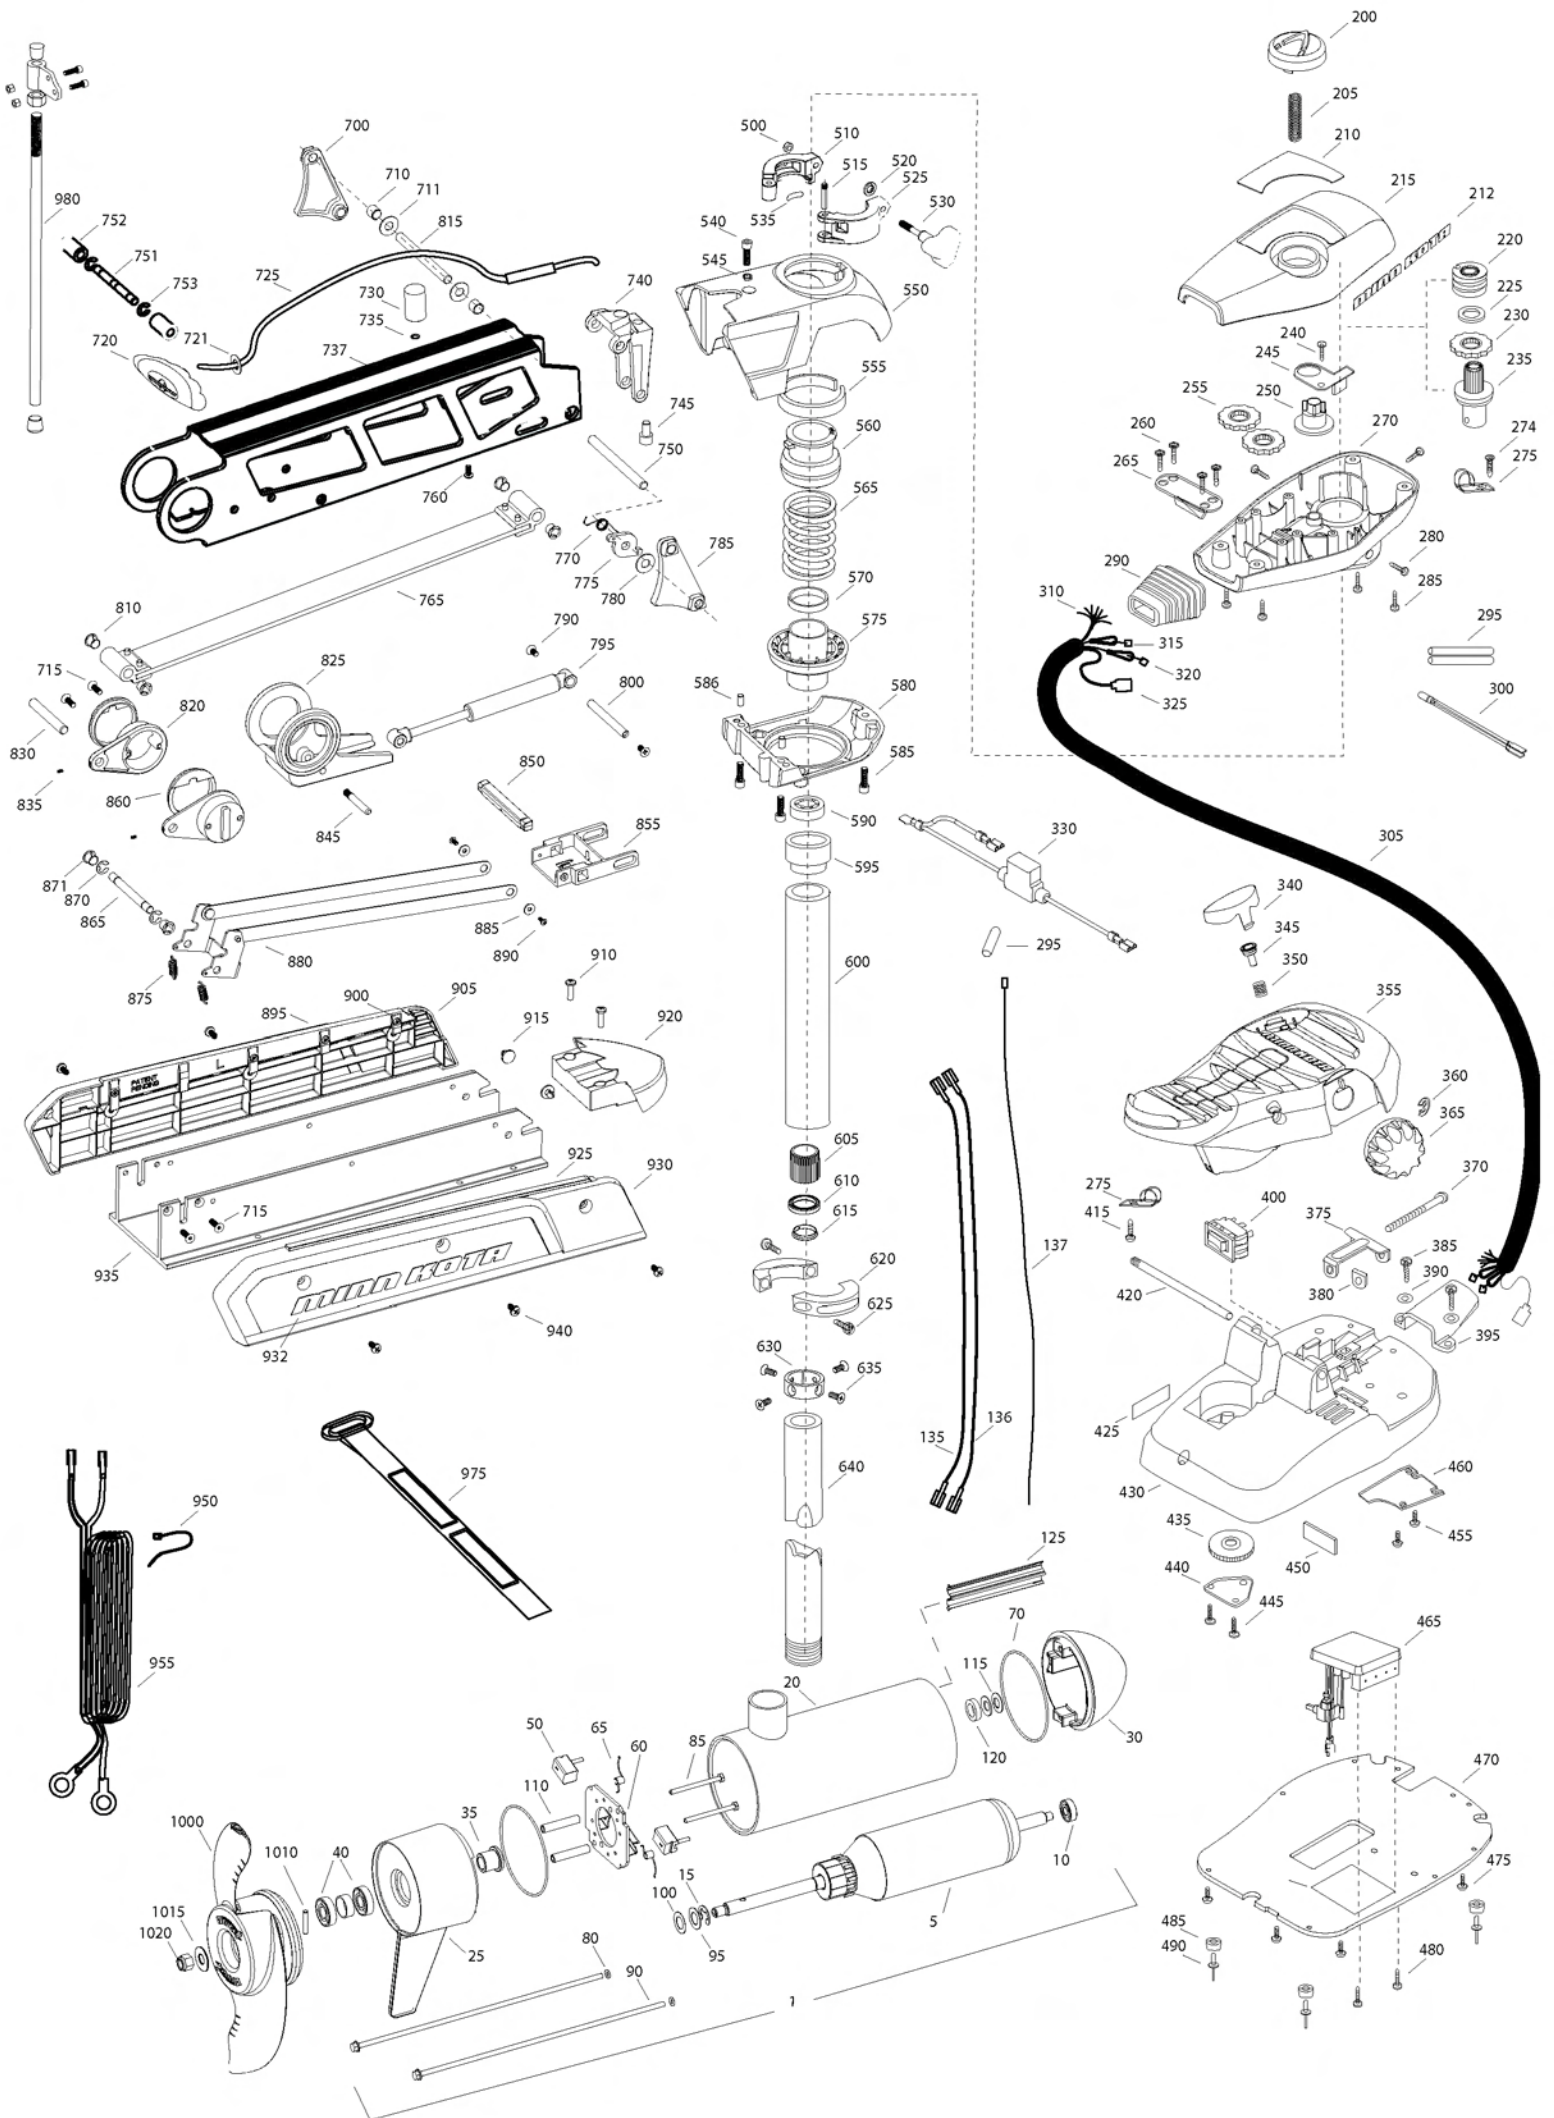

FORTREX 101
101 LBS THRUST
36 VOLT 46 AMPS
45" SHAFT

for use with "K" serial numbers
2-year warranty from the date of sale

Item	P/N	Description	Qty	Item	P/N	Description	Qty	Item	P/N	Description	Qty	Item	P/N	Description	Qty
1	2316280	36V Motor 45" FW	1	315	2267505	Cable assembly, right, 5'	1	595	2266260	Bearing race	1	■	2993910	Sideplate assembly, short, left, fw	1
	2326295	36V Motor US2 45"	1	320	2267515	Cably assembly, left, 5'	1	600	2992085	Tube w/ bearing race 21"	1	895	2288625	Support, left sideplate	1
5	2-100-216	Armature assembly	1	325	2211410	Cable extension, US2 175"	1	605	2267307	Bushing outer tube	1	900	2283408	Screw 8 x 3/8	8
10	140-010	Bearing	1	330	2218200	Fuse holder assembly US2 only	1	610	2266116	Bearing, Cartridge	1	905	2283910	Sideplate, short, left, fw	1
15	788-040	Retaining ring	1	340	2993705	Push button w/ magnet	1	615	2266001	Bearing, split ring	1	910	2073408	Screw 1/4-20 x 7/8	2
20	2-200-110	Center housing assembly		345	2260810	Clip, reed sensor	1	620	2261622	Collar half	2	915	2286700	Plug, spacer	2
25	2-300-160	Brush end housing assembly	1	350	2302732	Spring, pedal button	1	625	2263453	Screw, 1/4-20 x 1 SHCS	2	920	2283900	Ramp, motor	1
30	421-276	Plain end housing assembly STD	1	355	2994496	Foot pedal w/ plug	1	630	2071560	Collar, Tube	1	■	2993920	Sideplate assembly, short, right, fw	1
	9421-288	Plain end housing US2 45"	1	360	2263000	E-ring, knob	1	635	2223468	Screw 8-32 x 7/16 flt hd	4	925	2288620	Support, right sideplate	1
35	144-017	Flange bearing	1	365	2280115	Knob, speed control VARS	1	640	2032003	Tube 45"	2	930	2283920	Sideplate, short, right, fw	1
40	880-025	Seal	2	370	2263466	Screw 1/4-20 x 2	1	■	2991746	Mount, Fortrex, short	1	932	2285502	Decal, Sideplate, fw	2
50	188-094	Brush	2	375	2263210	Bracket, conduit adjustment	1	700	2280800	Link, bowguard mount, left	1	935	2281902	Base extrusion short	1
60	9-738-004	Brush plate assembly	1	380	2263140	Nylock keeper	1	710	2287303	Bushing, upper pins	2	940	2323405	Screw 1/4-20 x 1/2	6
65	975-041	Brush spring	2	385	2372100	Screw 8-18 x 5/8	2	711	2287304	Bushing, delrin	2	950	2256300	Tiewrap	1
70	701-043	O-ring, motor	2	390	2261714	Washer, max foot pedal	2	715	2283400	Screw, 1/4-20 x 3/4 FHSC	4	955	2261238	Leadwire	1
80	701-009	O-ring, thru-bolt	2	395	2265115	Boot, foot pedal	1	720	2880400	Pull grip assembly	1				
85	830-027	Screw, 10-32 x 2	2	400	2254031	Switch, mom/off/con	1	721	2151700	Washer	1	975	2773806	Strap hold down	1
90	830-096	Thru-bolt	2	415	2332103	Screw 6-20 x 3/8	1	725	2771601	Rope assembly	1				
95	990-051	Washer, steel	2	420	2260511	Pin, pivot, foot pedal	1	730	2281516	Spacer, inner arm	1	980	2991928	Bracket stabilizer assembly	1
100	990-052	Washer, nylatron	2	425	2266610	Decal, on/off switch	1	735	2281702	Washer, lock 1/4	1				
110	973-025	Spacer, brush plate	2	430	2992104	Foot pedal base	1	737	2284202	Outer arm	1	■	1378132	Propeller kit WW2	
115	992-010	Washer, Belleville	2	435	2262301	Pully, foot pedal	1	740	2992302	Rope guide assembly	1	■	2994876	Propeller bag assy	
120	990-045	Spacer, thrust	1	440	2266401	Cover, pulley	1	745	2281530	Insert, threaded	1	1000	2331160	Propeller WW2	1
125	582-014	Clip, retaining, long, US2 only	1	445	2301310	Screw 8-18 x 1/2	2	750	2282608	Pin, 7/16 x 5 5/32	1	1010	2262658	Drive pin, large	1
135	640-014	Leadwire, black	1	450	2266413	Tension Screw	1	751	2282602	Pin, 3/8 x 3 3/4	1	1015	2091701	Washer, prop, large	1
136	640-118	Leadwire, red	1	455	2332103	Screw 6-20 x 3/8	2	752	2261505	Spacer	2	1020	2093101	Nut, nylock, prop, large	1
137	640-315	Groundwire, brown, US2 only	1	460	2266412	Switch plate, foot pedal	1	753	2263011	E-ring, 3/8 shaft	2				
				465	2264054	Control board max 24/36	1	760	2223418	Screw, 1/4-20 x 1/2 BHCS	1	■	2994887	Mounting hardware bag assy	
200	2990140	Indicator assembly	1	470	2264511	Bottom plate, max	1	765	2993819	Inner arm assembly, short	1				
205	2282730	Spring, indicator	1	475	2372100	Screw 8-18 x 5/8	5	770	2042711	Spring, torsion	1	■	2889460	Seal & Oring Kit	
210	2285607	Decal, Cover 101#, fw	1	480	2223455	Screw 10-32 x 1/2 zp	2	775	2283620	Latch, safety	1				
	2285608	Decal, Cover 101# US2, fw	1	485	2265126	Bumper pad, foot pedal	4	780	2281704	Washer 7/16 nylon	1				
212	2285616	Decal, Control box, fw	2	490	2378600	Pop rivet, 3/16 x 3/4 alum	4	785	2280805	Link, bowguard mount, right	1				
215	2280200	Cover, control box	1	■	2991550	Clamp collar assembly	1	790	2283410	Screw 1/4-20 x 1/2 PFH	2				
220	2232360	Pulley, cable drum	1	500	2073102	Nut, 1/4-28 ss	1	795	2288400	Gas spring (cylinder)	1				
225	2261730	Washer, nylon	1	510	2071550	Collar clamp, "A" side	1	800	2282610	Pin, upper, shock	1				
230	2267800	Gear, indicator	1	515	2072621	Pin, knurled	1	810	2280005	Bearing, nyloner 7/16"	4				
235	2996247	Top bearing, pinion drive	1	520	2071718	Washer #10 nylon retaining	1	815	2282600	Pin, 7/16 x 4 7/8	1				
240	2301310	Screw 8-18 x 1/2	1	525	2071555	Collar clamp, "B" side	1	820	2281932	Bracket, rear pivot	2				
245	2261905	Bracket, indicator	1	530	2281505	Knob - Soft grip, FW	1	825	2281501	Yoke, shock mount	1				
250	2262221	Indicator, drive	1	535	2075120	Pad, urethane, depth collar	1	830	2282606	Pin, 7/16 x 4 1/2	1				
255	2267800	Gear, indicator	2	540	2263422	Screw 5/16-18 x 1	1	835	2283402	Screw, set, 6-32 x 1/4	2				
260	2223430	Screw 8 x 3/4	4	545	2281700	Washer 5/16 Lock	1	845	2282604	Pin, Knurled 5/16 x 2	1				
265	2261901	Bracket, conduit	1	■	2991766	Bow guard assembly 45"	1	850	2283615	Latch bar	1				
270	2282500	Control box	1	550	2281942	Bracket, top	1	855	2283610	Bracket - latch/strap, rope pull	1				
274	2372100	8-18 x 5/8	1	555	2280001	Bearing, top bracket	1	860	2287300	Bushing, rear pivot	2				
275	2263201	Clamp, wire harness	2	560	2071541	Spring sleeve, upper	1	865	2282602	Pin, 3/8 x 3 3/4	1				
280	2053414	8-32 x 1/2 tri-lobe	3	565	2282700	Spring, bowguard	1	870	2263011	E-ring, 3/8 shaft	2				
285	2372100	Screw 8-18 x 2/8	4	570	2281525	Spacer, Spring 52/62" only	1	871	2280007	Bearing, nyloner 3/8 shaft	2				
290	2265110	Boot, control box	1	575	2281520	Spring sleeve, lower	1	875	2282720	Spring, extension	2				
295	2355410	Shrik tube 3/8	3	580	2991725	Bracket, bottom	1	880	2773600	Latch strap assembly, short	1				
300	2264015	Light, indicator	1	585	2263423	Screw 5/16-18 x 1 SHCS	3	885	2261732	Washer 8, nylon	2				
305	2265430	Cable jacket, 5'	1	586	2262632	Pin, spring 1/4 x 5/8	2	890	2373450	Screw 8-18 x 3/8	2				
310	2261220	Wire harness, max	1	590	2266000	Bearing, ball, steel	1								