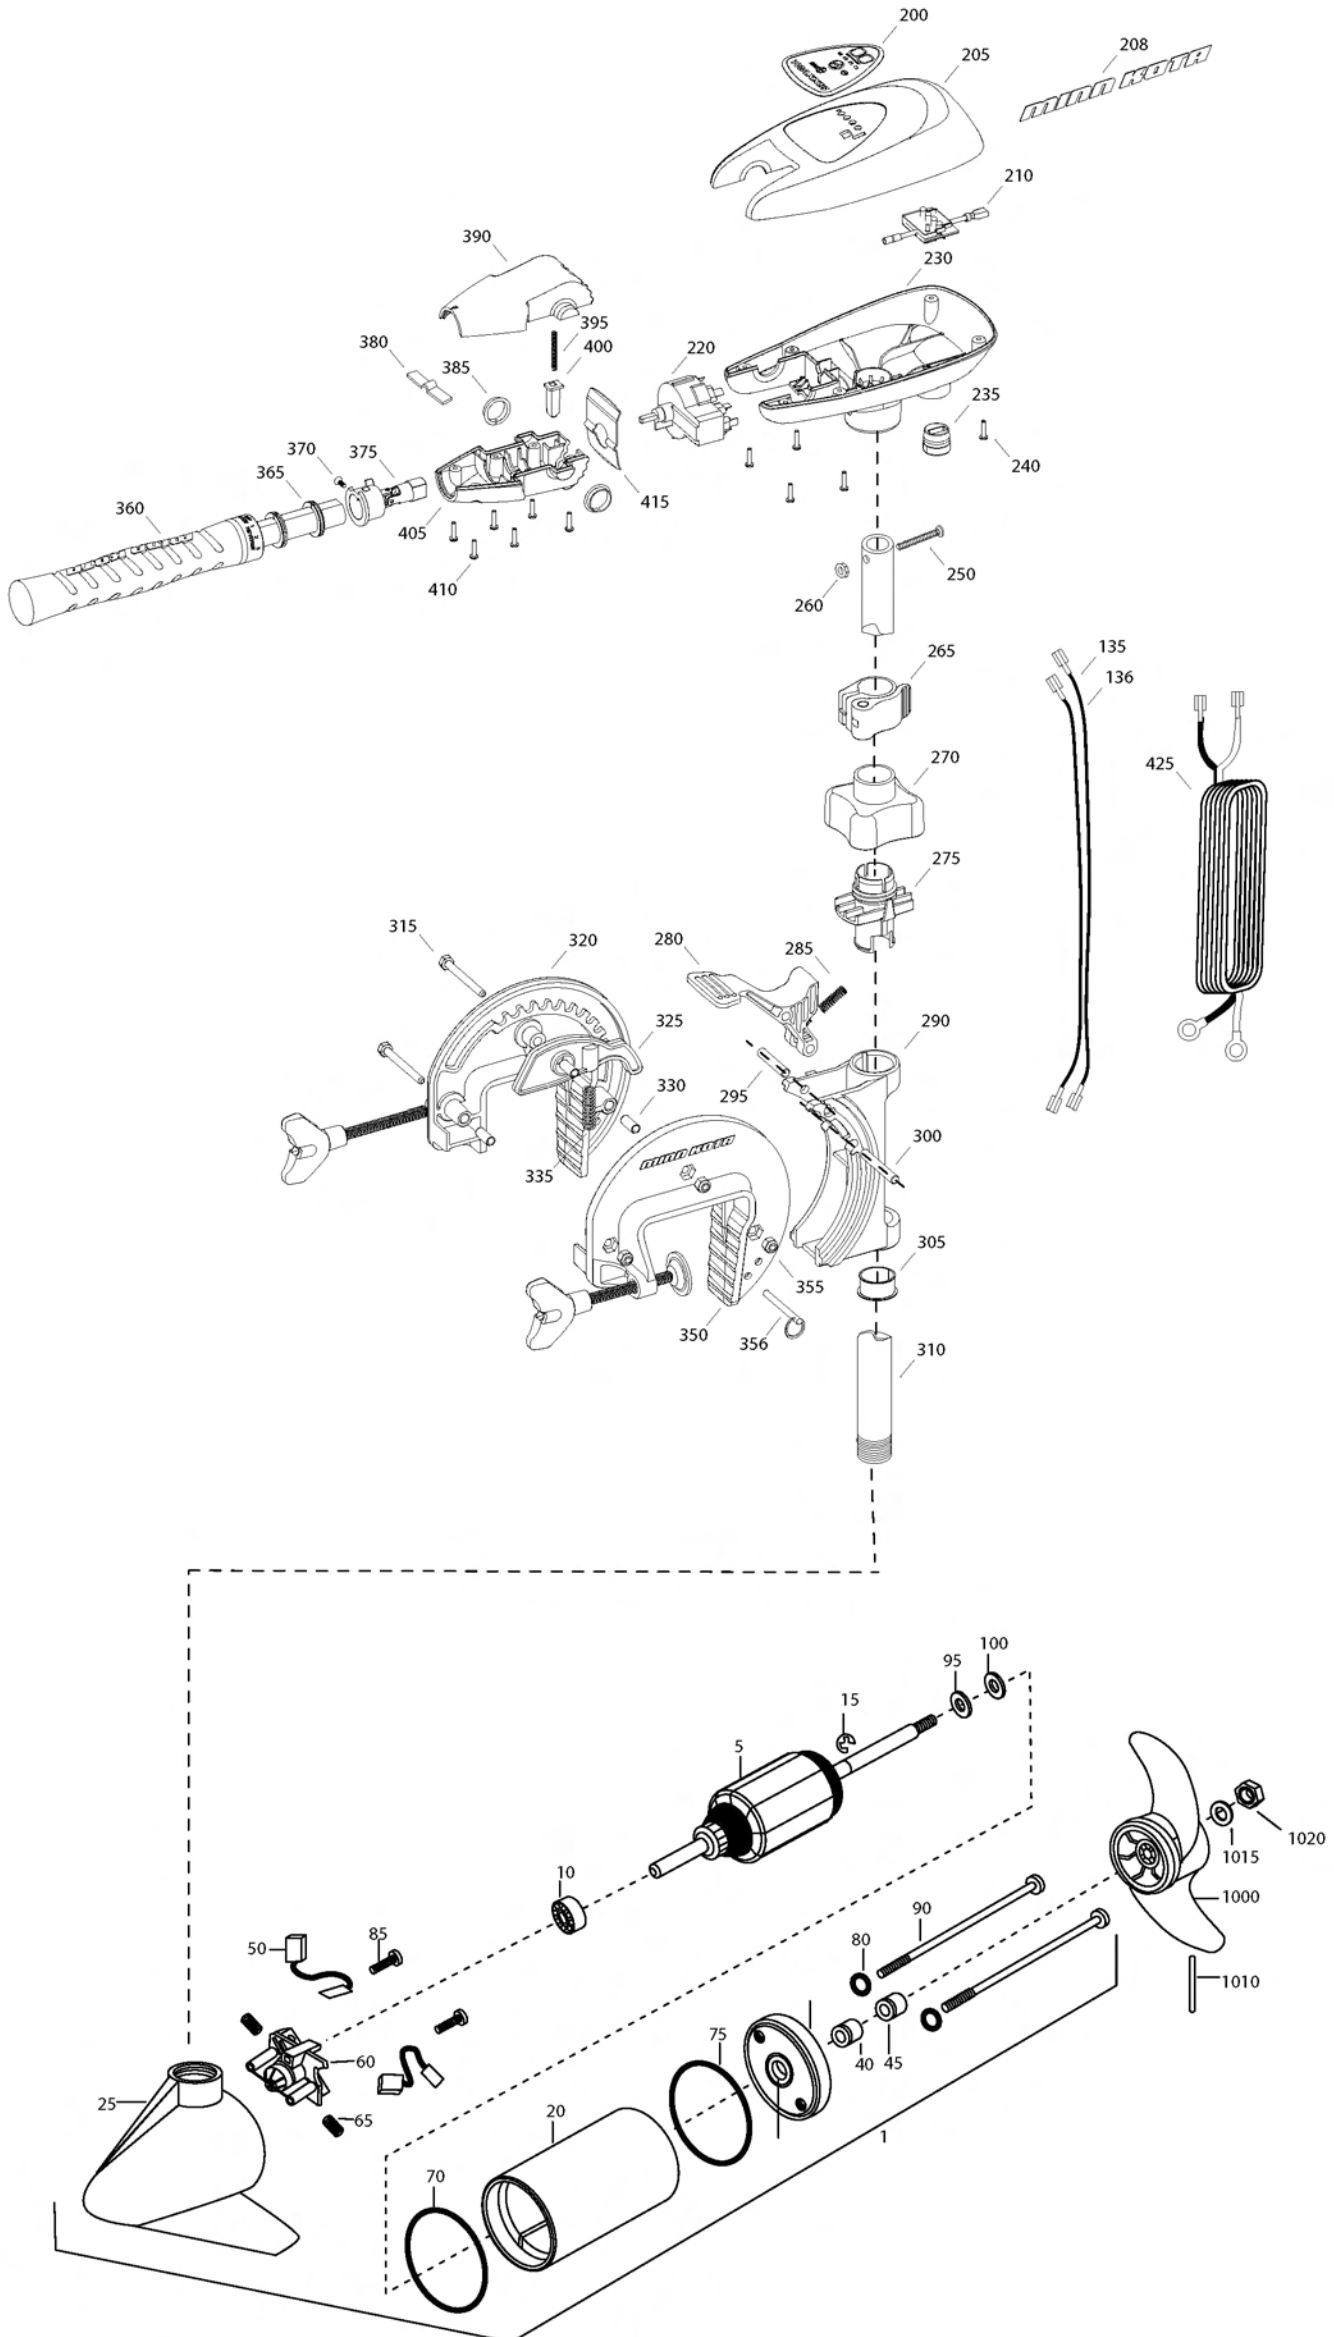

RT 45 SC/t
45 LBS THRUST
12 VOLT 42 AMPS
36" SHAFT

for use with "K" serial numbers

2-year warranty from the date of purchase

Item	P/N	Description	Qty	Item	P/N	Description	Qty
1	2069254	12V Motor 36" SW	1	355	2263103	Nut, 1/4-20, nylock, ss	3
5	2-100-202	Armature assembly	1	356	2062604	Pin, stop	1
10	140-010	Bearing	1				
15	788-015	Retaining ring	1	■	2990956	Handle assy, 5SPD [360-410]	1
20	2-200-379	Center housing assembly	1	360	2990456	Grip/handle assy, 5SPD [360-375]	1
25	2-300-332	Brush end housing assembly	1	365	2060015	Bearing, handle	2
30	2-400-187	Plain end housing assembly	1	370	2063405	Screw, #6 PFH SS	1
35	144-049	Flange bearing	1	375	2884091	Yoke / spider assy, 5SPD	1
40	880-003	Seal	1	380	2302742	Spring, detent, off	1
45	880-006	Seal with shield	1	385	2060005	Bearing, handle pivot	2
50	188-052	Brush	2	390	2060900	Handle pivot, top	1
55	N/A			395	2302745	Spring, release button	1
60	738-030	Brush plate assembly	1	400	2063700	Button, release	1
65	975-032	Brush spring	2	405	2060905	Handle pivot, bottom	1
70	701-041	O-ring, motor, front	1	410	2303412	Screw, #6 x 5/8 SS	6
75	701-039	O-ring, motor, rear	1				
80	701-007	O-ring, thru-bolt	2	415	2062715	Spring, handle pivot	1
85	830-001	Screw, 8-32	2	425	2992524	Leadwire assy, includes [235]	1
90	830-078	Thru-bolt	2				
95	990-067	Washer, steel	2	■	1378121	Propeller kit	
100	990-070	Washer, nylatron	2	1000	2061122	Propeller	1
135	640-001	Leadwire, black	1	1010	2092600	Drive pin, small	1
136	640-111	Leadwire, red	1	1015	2151726	Washer, prop, small	1
■	2883460	Seal and O-ring Kit		1020	2198400	Nut, nylock, prop, Anode	1
200	2095606	Decal, c-box cover	1				
205	2060296	C-box cover	1				
208	2325666	Decal - MinnKota	2				
210	2074080	Battery meter, 12v SW	1				
220	2064023	Switch 5 speed	1				
230	2062506	Control box, 5 SPD, SW	1				
235	2062905	Strain relief	1				
240	2303412	Screw, #6 x 5/8 SS	6				
250	2383407	Screw, #10-24 x 2 SS	1				
260	2383124	Nut, 10-24, nylock, SS	1				
265	2991521	Cam lock/depth collar assy	1				
■	2991797	Bracket assy, Composite [270-356]	1				
270	2060100	Knob, steering tension, soft	1				
275	2068400	Collet	1				
280	2064200	Lock arm	1				
285	2062701	Spring, lock arm	1				
290	2061821	Hinge	1				
295	2062603	Pin, lock, ss	1				
300	2062603	Pin, lock, ss	1				
305	2037301	Bushing, hinge	1				
310	2032031	Tube 36"	1				
315	2063501	Bolt 1/4-20 x 2 3/8", ss	3				
320	2771950	Bracket, right, FW	1				
325	2067905	Cam deactivator	1				
330	2067306	Bushing, dowel 1/4 x 1/2	3				
335	2062700	Spring, cam deactivator	1				
■	2881380	Clamp screw kit	2 per kit				
350	2771955	Bracket, left, FW	1				