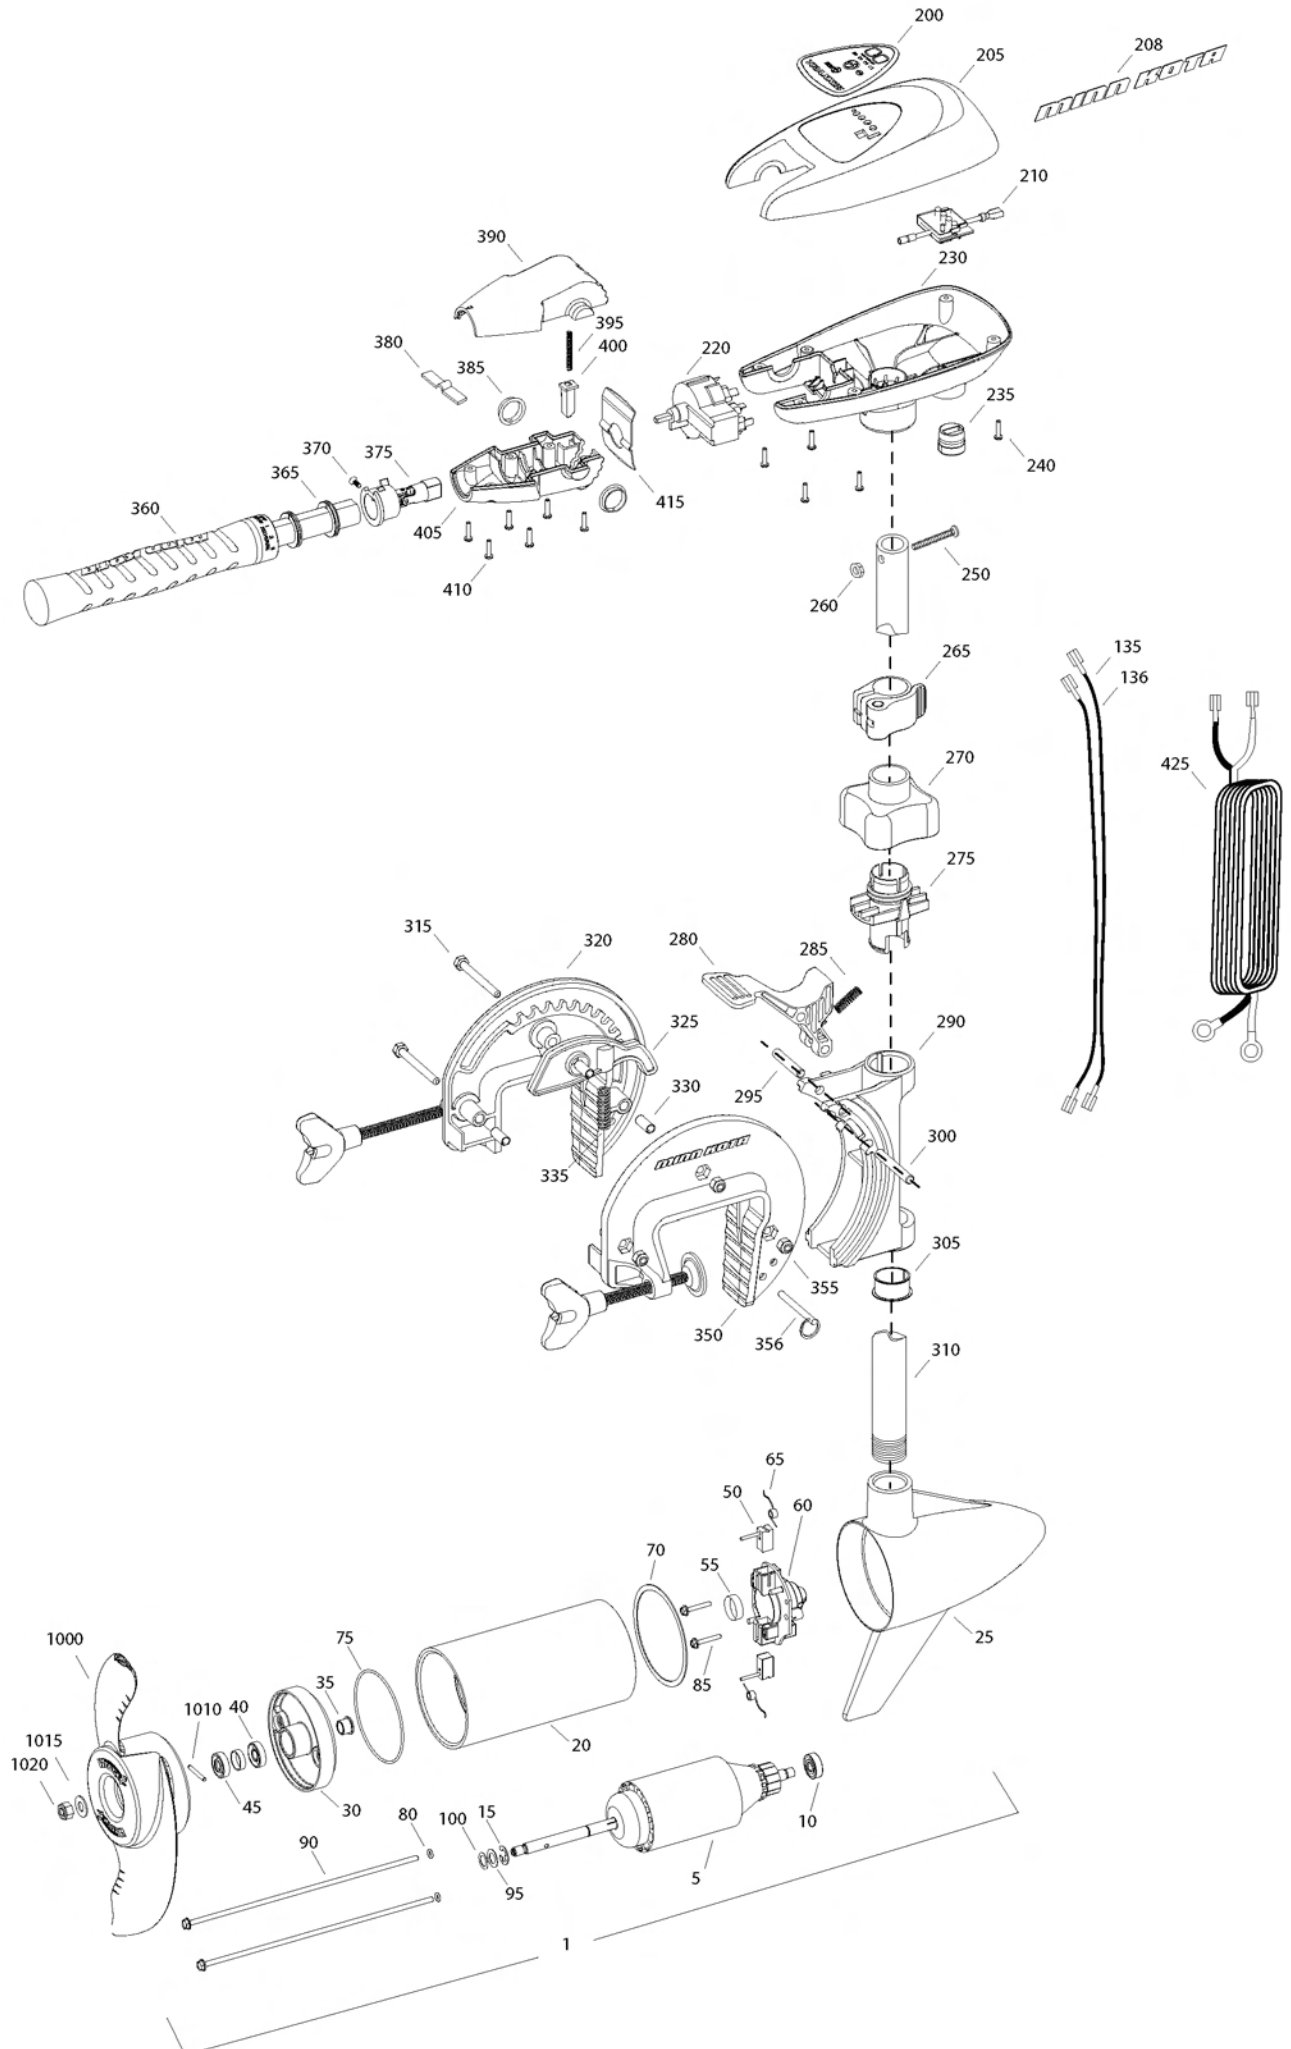

RT 50 SC/t
50 LBS THRUST
12 VOLT 42 AMPS
42" SHAFT

for use with "K" serial numbers

2-year warranty from the date of purchase

Item	P/N	Description	Qty	Item	P/N	Description	Qty	Item	P/N	Description	Qty	Item	P/N	Description
1	2097097	12V Motor 42" SW	1	355	2263103	Nut, 1/4-20, nylock, ss	3							
5	2-100-117	Armature assembly	1	356	2062604	Pin, stop	1							
10	140-010	Bearing	1											
15	788-015	Retaining ring	1	■	2990956	Handle assy, 5SPD [360-410]	1							
20	2-200-301	Center housing assembly	1	360	2990456	Grip/handle assy, 5SPD [360-375]	1							
25	2-300-337	Brush end housing assembly	1	365	2060015	Bearing, handle	2							
30	2-400-337	Plain end housing assembly	1	370	2063405	Screw, #6 PFH SS	1							
35	144-049	Flange bearing	1	375	2884091	Yoke / spider assy, 5SPD	1							
40	880-003	Seal	1	380	2302742	Spring, detent, off	1							
45	880-006	Seal with shield	1	385	2060005	Bearing, handle pivot	2							
50	188-036	Brush	2	390	2060900	Handle pivot, top	1							
55	725-050	Paper tube	1	395	2302745	Spring, release button	1							
60	738-036	Brush plate assembly	1	400	2063700	Button, release	1							
65	975-040	Brush spring	2	405	2060905	Handle pivot, bottom	1							
70	337-036	Gasket	1	410	2303412	Screw, #6 x 5/8 SS	6							
75	701-081	O-ring, motor	1											
80	701-008	O-ring, thru-bolt	2	415	2062715	Spring, handle pivot	1							
85	830-007	Screw, 8-32	2	425	2992524	Leadwire assy, includes [235]	1							
90	830-042	Thru-bolt	2											
95	990-067	Washer, steel	2	■	1378131	Propeller kit WW2								
100	990-070	Washer, nylatron	2	1000	2091160	Propeller WW2	1							
135	640-006	Leadwire, black	1	1010	2092600	Drive pin, small	1							
136	640-115	Leadwire, red	1	1015	2151726	Washer, prop, small	1							
■	2888460	Seal and O-ring Kit		1020	2198400	Nut, nylock, prop, Anode	1							
200	2095601	Decal, c-box cover	1											
205	2060296	C-box cover	1											
208	2325666	Decal - MinnKota	2											
210	2074080	Battery meter, 12v SW	1											
220	2064023	Switch 5 speed	1											
230	2062506	Control box, 5 SPD, SW	1											
235	2062905	Strain relief	1											
240	2303412	Screw, #6 x 5/8 SS	6											
250	2383407	Screw, #10-24 x 2 SS	1											
260	2383124	Nut, 10-24, nylock, SS	1											
265	2991521	Cam lock/depth collar assy	1											
■	2991797	Bracket assy, Composite [270-356]	1											
270	2060100	Knob, steering tension, soft	1											
275	2068400	Collet	1											
280	2064200	Lock arm	1											
285	2062701	Spring, lock arm	1											
290	2061821	Hinge	1											
295	2062603	Pin, lock, ss	1											
300	2062603	Pin, lock, ss	1											
305	2037301	Bushing, hinge	1											
310	2032032	Tube 42"	1											
315	2063501	Bolt 1/4-20 x 2 3/8", ss	3											
320	2771950	Bracket, right, FW	1											
325	2067905	Cam deactivator	1											
330	2067306	Bushing, dowel 1/4 x 1/2	3											
335	2062700	Spring, cam deactivator	1											
■	2881380	Clamp screw kit	2 per kit											
350	2771955	Bracket, left, FW	1											