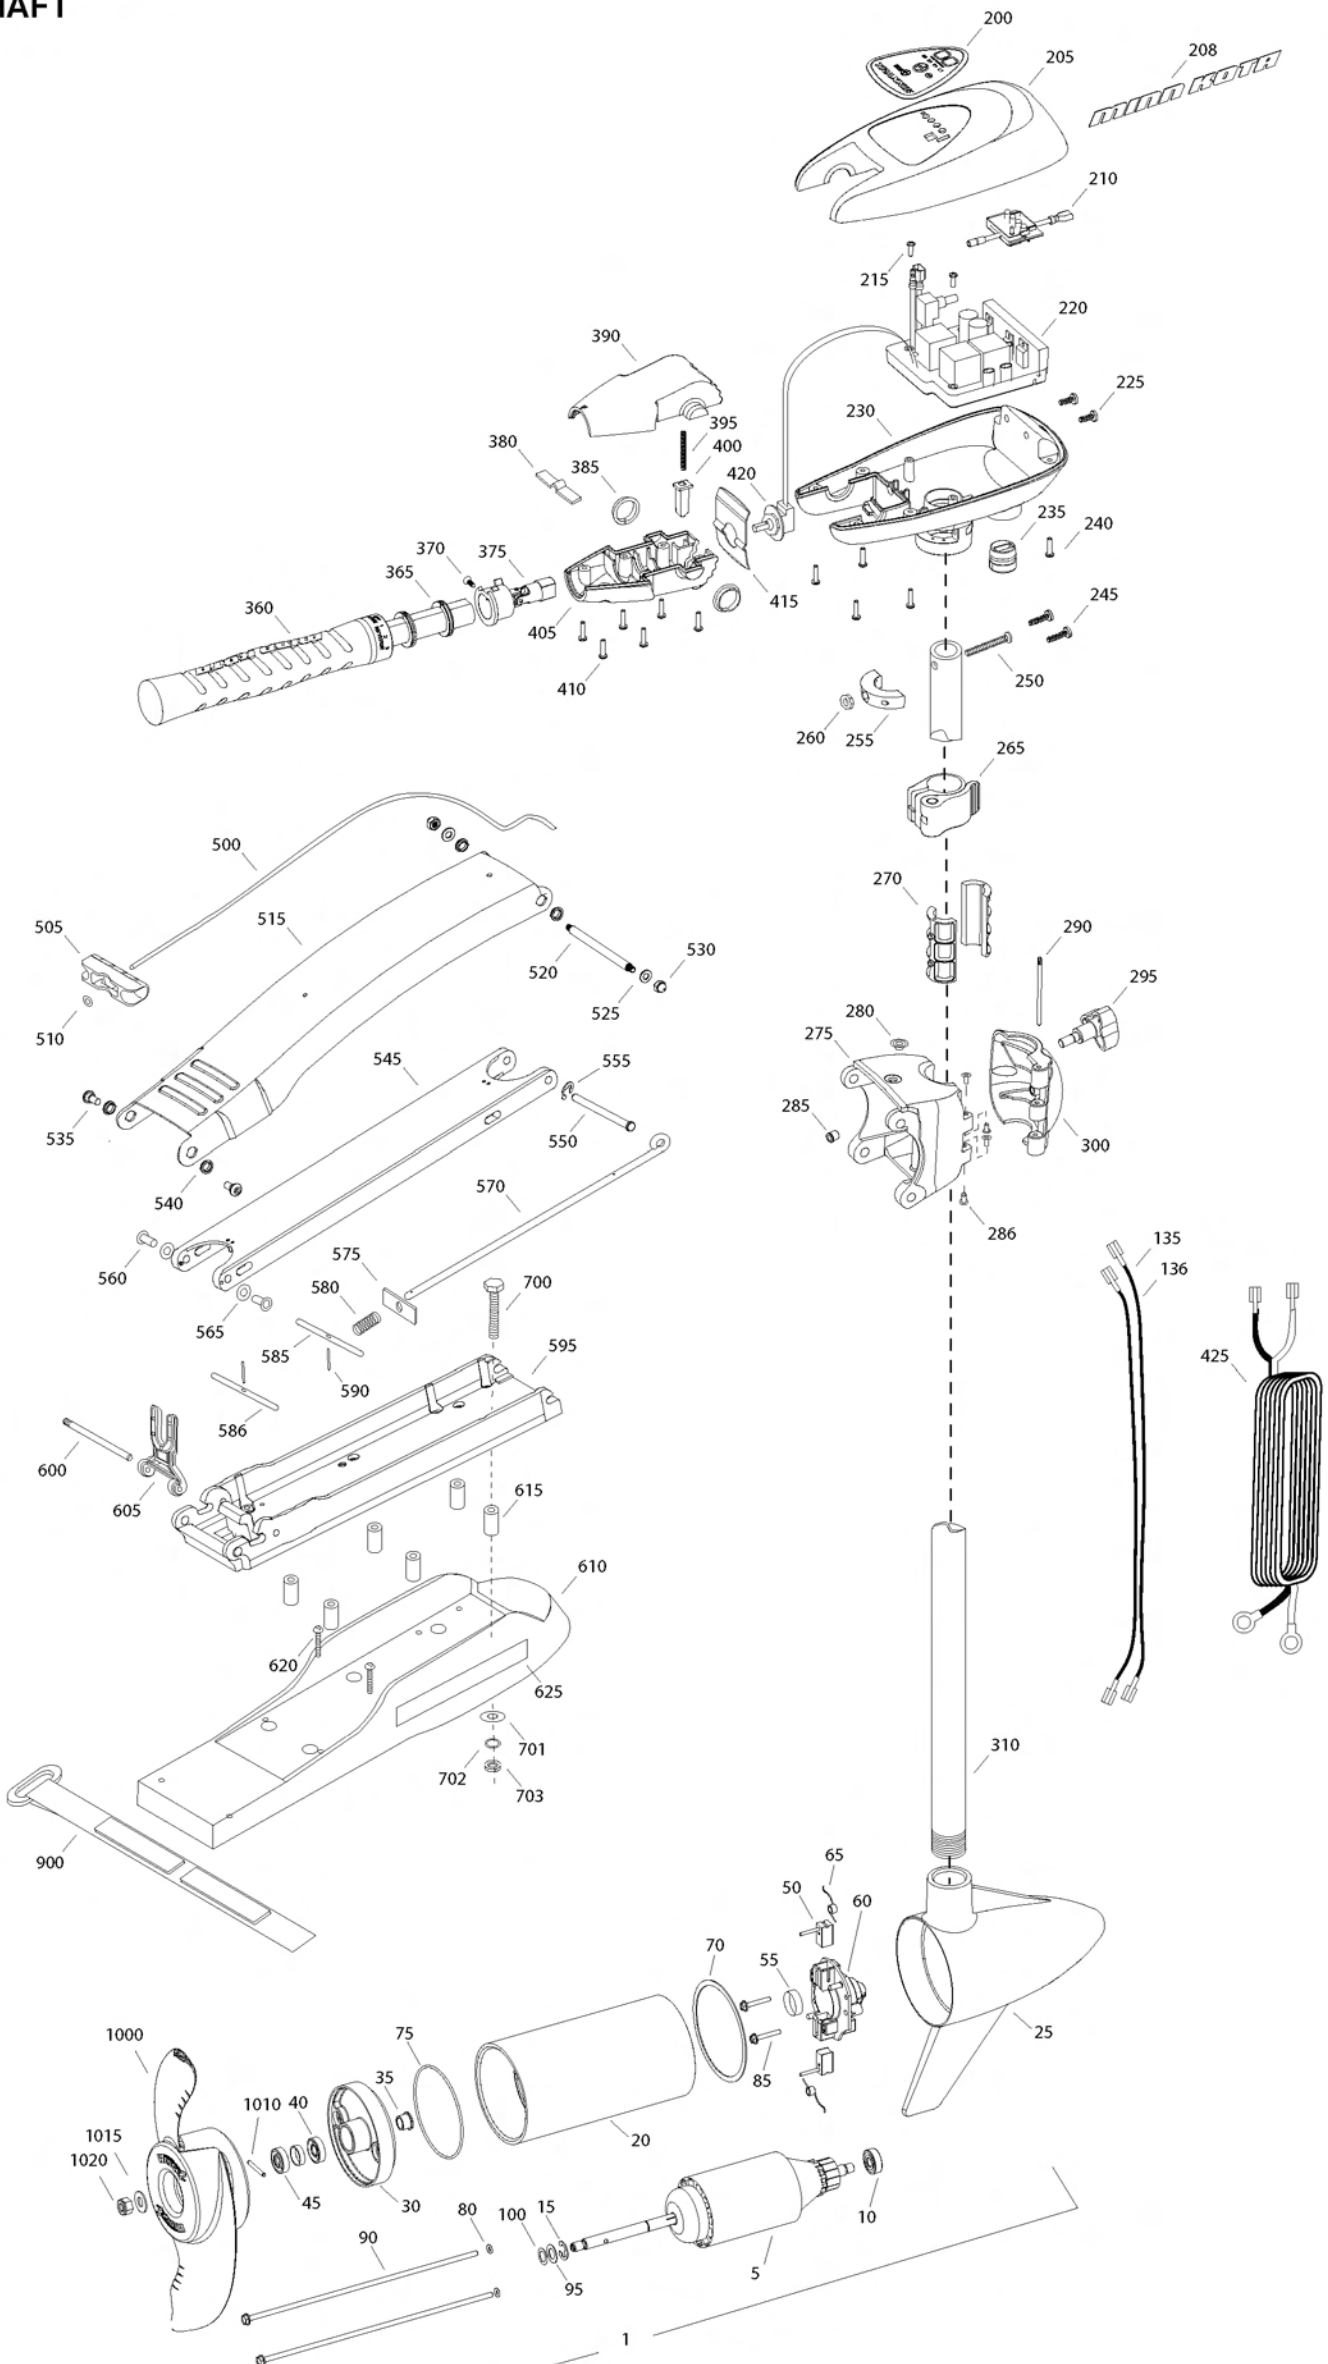

**RIPTIDE MOTORS
RT55SM / LATCH & DOOR
55 LBS THRUST
12 VOLT 50 AMPS
52" SHAFT**

for use with "K" serial numbers
2-year warranty from the date of purchase

Item	P/N	Description	Qty	Item	P/N	Description	Qty	Item	P/N	Description	Qty
1	2097095	12V Motor 52" SW	1	■	2990957	Handle assy, VARS [360-410]	1				
5	2-100-117	Armature assembly	1	360	2990456	Grip/handle assy, VARS [360-375]	1	■	1378131	Propeller kit WW2	
10	140-010	Bearing	1	365	2060015	Bearing, handle	2	■	2994875	Propeller bag assy	
15	788-015	Retaining ring	1	370	2063405	Screw, #6 PFH SS	1	1000	2091160	Propeller WW2	1
20	2-200-301	Center housing assembly	1	375	2884092	Yoke / spider assy, VARS	1	1010	2092600	Drive pin, small	1
25	421-336	Brush end housing assembly	1	380	2302742	Spring, detent, off	1	1015	2151726	Washer, prop, small	1
30	2-400-337	Plain end housing assembly	1	385	2060005	Bearing, handle pivot	2	1020	2198400	Nut, nylock, prop, Anode	1
35	144-049	Flange bearing	1	390	2060900	Handle pivot, top	1				
40	880-003	Seal	1	395	2302745	Spring, release button	1				
45	880-006	Seal with shield	1	400	2063700	Button, release	1				
50	188-036	Brush	2	405	2060905	Handle pivot, bottom	1				
55	725-050	Paper tube	1	410	2303412	Screw, #6 x 5/8 SS	6				
60	738-036	Brush plate assembly	1								
65	975-040	Brush spring	2	415	2062715	Spring, handle pivot	1				
70	337-036	Gasket	1	420	2061700	Washer, pot holder	1				
75	701-081	O-ring, motor	1	425	2992523	Leadwire assy	1				
80	701-008	O-ring, thru-bolt	2								
85	830-007	Screw, 8-32	2	■	2991845	Mount, Bow Assy	1				
90	830-042	Thru-bolt	2			[500-625]					
95	990-067	Washer, steel	2	500	2251601	Rope	1				
100	990-070	Washer, nylatron	2	505	2150400	Pull grip	1				
135	640-008	Leadwire, black	1	510	2151700	Washer	1				
136	640-107	Leadwire, red	1	515	2264244	Arm, upper, std, sw	1				
■	2888460	Seal and O-ring Kit		520	2262604	Pin, bowguard, upper	1				
				525	2261722	Washer, 5/16", ss	2				
200	2195654	Decal, c-box cover	1	530	2223100	Nut, 5/16-18 SS	2				
205	2060296	C-box cover	1	535	2263500	Bolt, shoulder	2				
208	2325666	Decal - MinnKota	2	540	2293501	Bushing, SS	2				
210	2074080	Battery meter, 12v SW	1	545	2994351	Arm, Lower, std, sw	1				
215	3043427	Screw, #8 x 7/8 SS	2	550	2262622	Pin, clevis ss	1				
220	2184006	Control board, 12v	1	555	2263011	E-clip, ss	1				
225	2303434	Screw, #8-30 x 5/8 SS	2	560	2267318	Bushing, nyliner	2				
230	2062503	Control box, VARS, SW	1	565	2261708	Washer, spacer, .010 thk	as reqd				
235	2062905	Strain relief	1	570	2153603	Eyeshaft, ss	1				
240	2303412	Screw, #6 x 5/8 SS	6	575	2262703	Spring stop	1				
245	2263434	Screw, #8 x 1 SS	2	580	2152701	Spring, lock bar, ss	1				
250	2383407	Screw, #10-24 x 2 SS	1	585	2233621	Lock bar, front, ss	1				
255	2061517	Collar, c-box	1	586	2233623	Lock bar, back, ss	1				
260	2383124	Nut, 10-24, nylock, SS	1	590	2152612	Spring pin, ss	2				
265	2991521	Cam lock/depth collar assy	1	595	2773983	Bowplate w/ insert, std, fw	1				
				600	226050s	Hinge pin, ss	1				
■	2771982	Hinge & door assembly [270-300]	1	605	2293811	Yoke, Max	1				
270	2151532	Hinge sleeve	2	610	2263917	Motor rest, std, fw	1				
275	2991782	Hinge base assembly	1	615	2261505	Spacer, motor rest	6				
280	2232315	Eyelet SS	1	620	2263434	Screw, #8, SS	2				
286	2236001	Bushing, nyliner	4	625	2065677	Decal, motor rest	2				
285	2264706	Insert, hinge base	1								
290	2262642	Pin, hinge door	1	■	2994830	Bag assembly	1				
295	2260902	Knob, door	1	700	2263431	Screw, 1/4-20 x 3 1/2" PPH, SS	6				
300	2261859	Hinge door	1	701	2301720	Washer, rubber mounting	6				
				702	2261713	Washer, 1/4 SS	6				
310	2032034	Tube Composite 52"	1	703	2263101	Nut, 1/4-20 Nylock, SS	6				
				900	2263804	Strap, hold down	1				