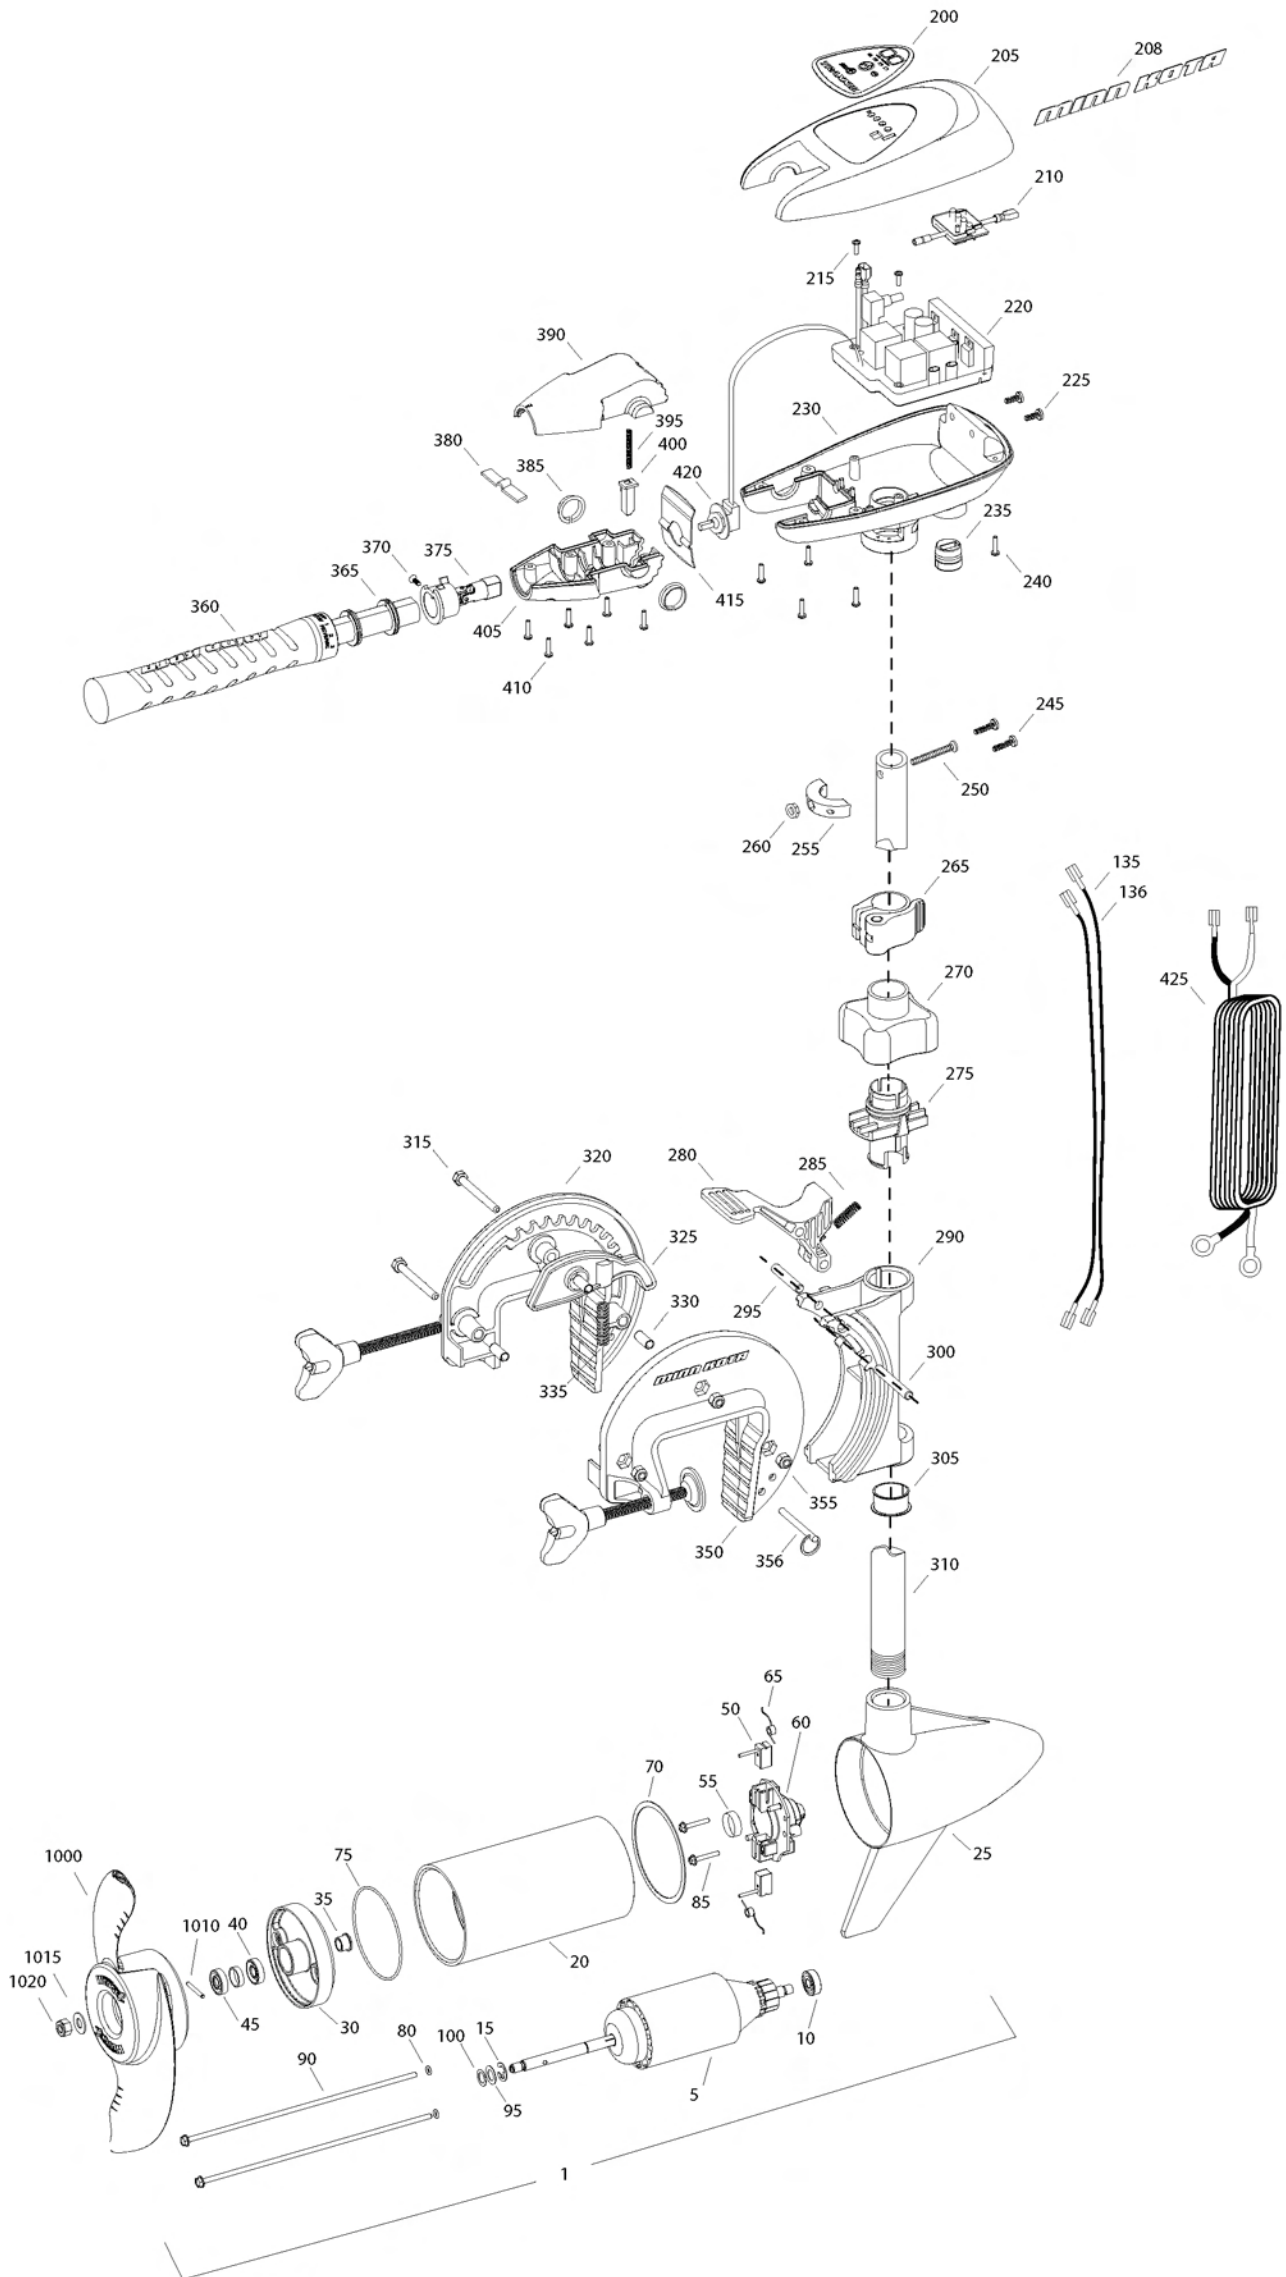

RT 55/t
55 LBS THRUST
12 VOLT 50AMPS
36" & 42" SHAFT

for use with "K" serial numbers
2-year warranty from the date of purchase

Item	P/N	Description	Qty	Item	P/N	Description	Qty
1	2097096	12V Motor 42" SW	1	325	2067905	Cam deactivator	1
5	2-100-117	Armature assembly	1	330	2067306	Bushing, dowel 1/4 x 1/2	3
10	140-010	Bearing	1	335	2062700	Spring, cam deactivator	1
15	788-015	Retaining ring	1	■	2881380	Clamp screw kit	2 per kit
20	2-200-301	Center housing assembly	1	350	2771955	Bracket, left, FW	1
25	421-336	Brush end housing assembly	1	355	2263103	Nut, 1/4-20, nylock, ss	3
30	2-400-337	Plain end housing assembly	1	356	2062604	Pin, stop	1
35	144-049	Flange bearing	1				
40	880-003	Seal	1	■	2990956	Handle assy, 5SPD [360-410]	1
45	880-006	Seal with shield	1	360	2990456	Grip/handle assy, 5SPD [360-375]	1
50	188-036	Brush	2	365	2060015	Bearing, handle	2
55	725-050	Paper tube	1	370	2063405	Screw, #6 PFH SS	1
60	738-036	Brush plate assembly	1	375	2884091	Yoke / spider assy, 5SPD	1
65	975-040	Brush spring	2	380	2302742	Spring, detent, off	1
70	337-036	Gasket	1	385	2060005	Bearing, handle pivot	2
75	701-081	O-ring, motor	1	390	2060900	Handle pivot, top	1
80	701-008	O-ring, thru-bolt	2	395	2302745	Spring, release button	1
85	830-007	Screw, 8-32	2	400	2063700	Button, release	1
90	830-042	Thru-bolt	2	405	2060905	Handle pivot, bottom	1
95	990-067	Washer, steel	2	410	2303412	Screw, #6 x 5/8 SS	6
100	990-070	Washer, nylatron	2				
135	640-002	Leadwire, black	1	415	2062715	Spring, handle pivot	1
136	640-113	Leadwire, red	1	425	2992524	Leadwire assy, includes [235]	1
■	2888460	Seal and O-ring Kit					
				■	1378131	Propeller kit WW2	
200	2095664	Decal, c-box cover	1	1000	2091160	Propeller WW2	1
205	2060296	C-box cover	1	1010	2092600	Drive pin, small	1
208	2325666	Decal - MinnKota	2	1015	2151726	Washer, prop, small	1
210	2074080	Battery meter, 12v SW	1	1020	2198400	Nut, nylock, prop, Anode	1
215	3043427	Screw, #8 x 7/8 SS	2				
220	2184006	Control board, 12v	1				
225	2303434	Screw, #8-30 x 5/8 SS	2				
230	2062503	Control box, VARS, SW	1				
235	2062905	Strain relief	1				
240	2303412	Screw, #6 x 5/8 SS	6				
245	2263434	Screw, #8 x 1 SS	2				
250	2383407	Screw, #10-24 x 2 SS	1				
255	2061517	Collar, c-box	1				
260	2383124	Nut, 10-24, nylock, SS	1				
265	2991521	Cam lock/depth collar assy	1				
■	2991797	Bracket assy, Composite [270-356]	1				
270	2060100	Knob, steering tension, soft	1				
275	2068400	Collet	1				
280	2064200	Lock arm	1				
285	2062701	Spring, lock arm	1				
290	2061821	Hinge	1				
295	2062603	Pin, lock, ss	1				
300	2062603	Pin, lock, ss	1				
305	2037301	Bushing, hinge	1				
310	2032031	Tube 36"	1				
	2032032	Tube 42"	1				
315	2063501	Bolt 1/4-20 x 2 3/8", ss	3				
320	2771950	Bracket, right, FW	1				