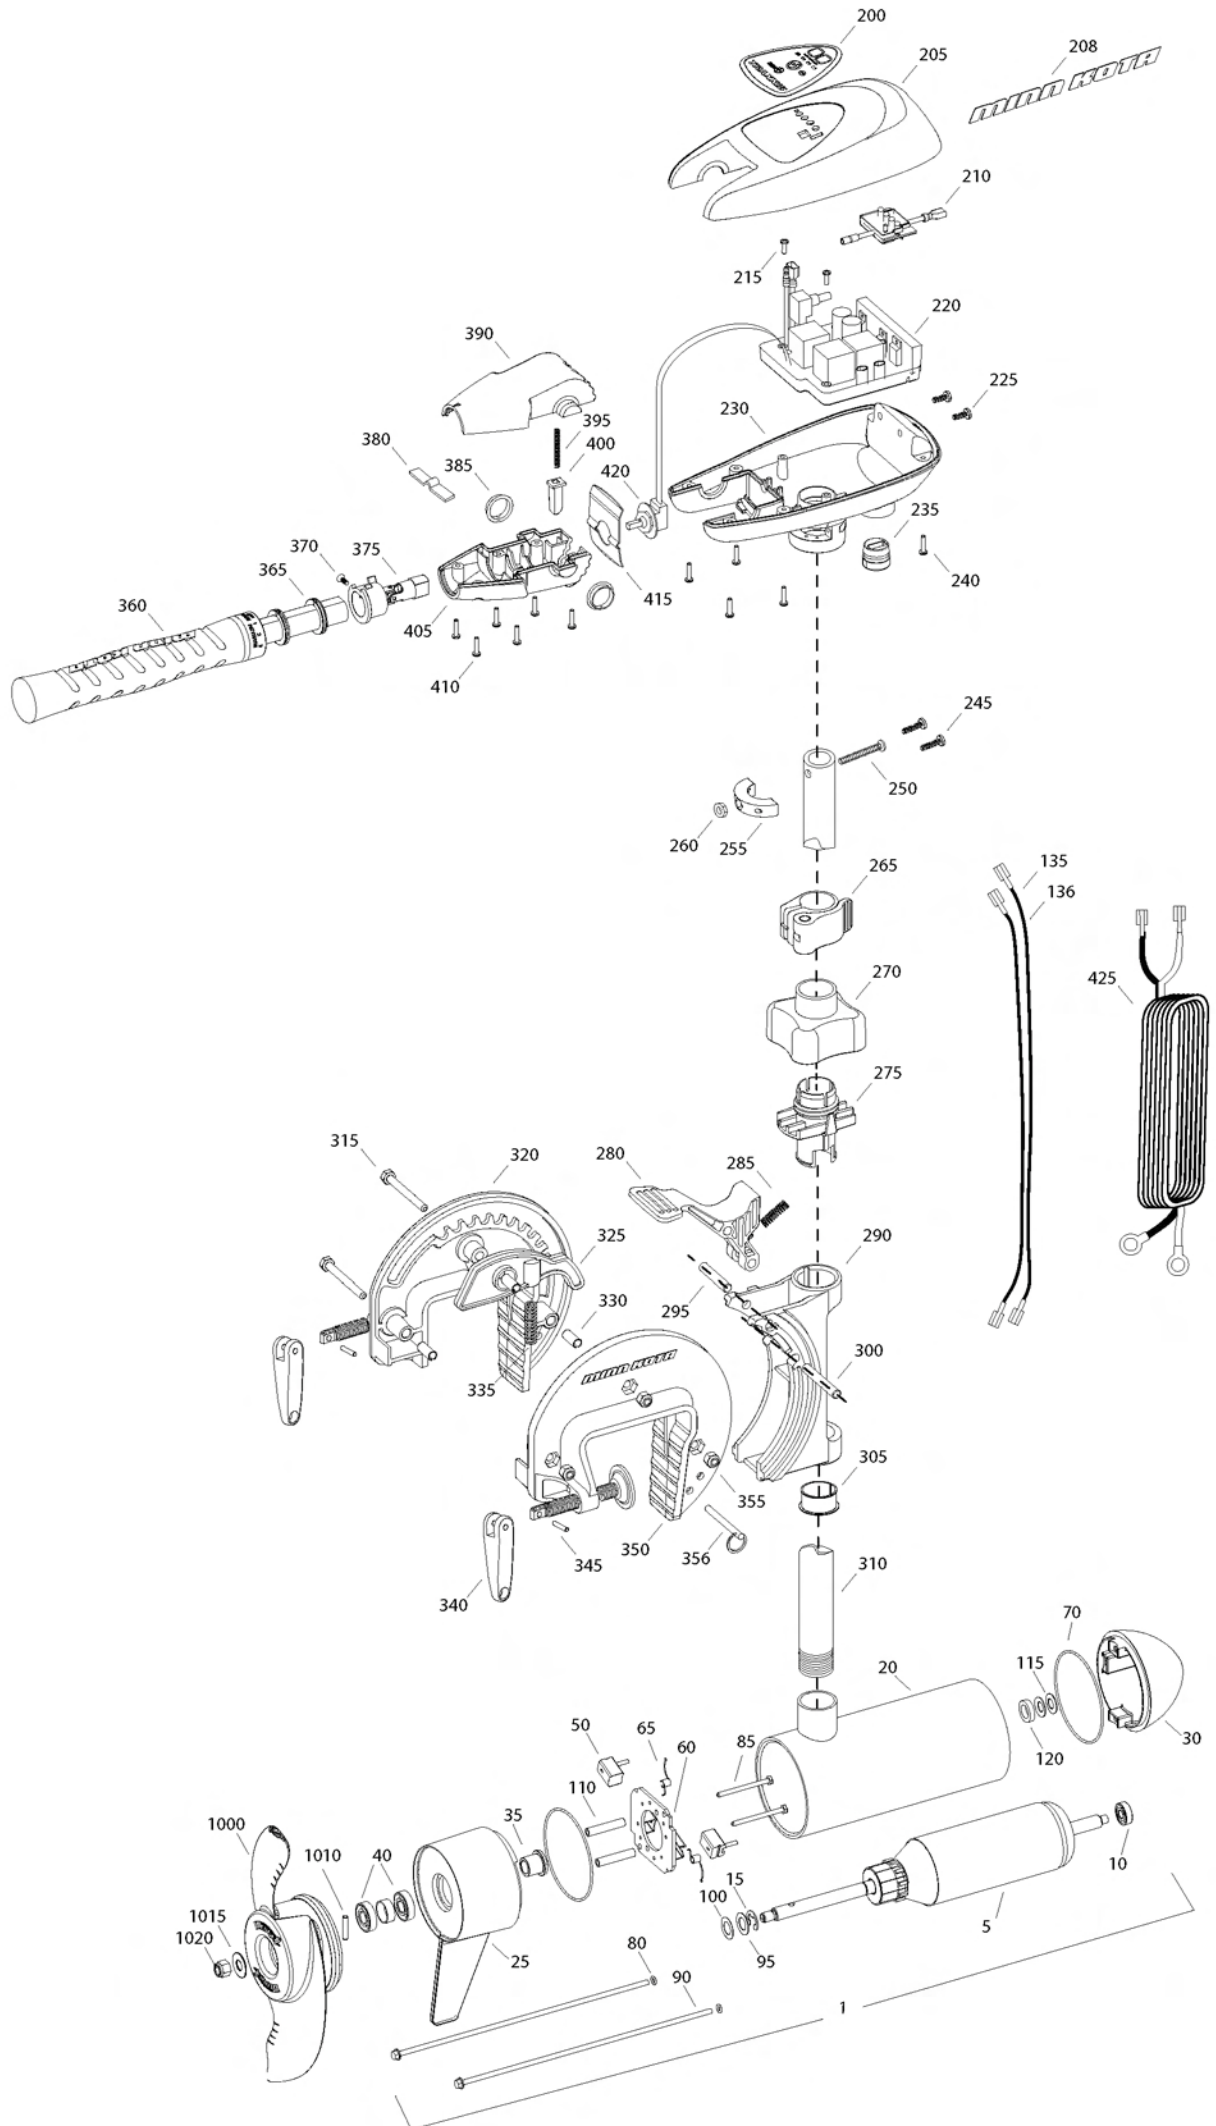

RT 80/t
80 LBS THRUST
24 VOLT 56 AMPS
42" SHAFT

for use with "K" serial numbers
2-year warranty from the date of purchase

Item	P/N	Description	Qty	Item	P/N	Description	Qty
1	2316228	24V Motor 42" SW	1	330	2067306	Bushing, dowel 1/4 x 1/2	3
5	2-100-214	Armature assembly	1	335	2062700	Spring, cam deactivator	1
10	140-010	Bearing	1	■	2771303	Clamp screw kit	2 per kit
15	788-040	Retaining ring	1	340	2050925	Handle, clamp	2
20	2-200-397	Center housing assembly	1	345	2052605	Roll pin	2
25	2-300-340	Brush end housing assembly	1	350	2771948	Bracket, left, SW	1
30	421-376	Plain end housing assembly STD	1	355	2263103	Nut, 1/4-20, nylock, ss	3
35	144-017	Flange bearing	1	356	2062604	Pin, stop	1
40	880-025	Seal	2				
50	188-094	Brush	2	■	2990957	Handle assy, VARS [360-410]	1
60	9-738-004	Brush plate assembly	1	360	2990456	Grip/handle assy, VARS [360-375]	1
65	975-041	Brush spring	2	365	2060015	Bearing, handle	2
70	701-043	O-ring, motor	2	370	2063405	Screw, #6 PFH SS	1
80	701-009	O-ring, thru-bolt	2	375	2884092	Yoke / spider assy, VARS	1
85	830-027	Screw, 10-32 x 2	2	380	2302742	Spring, detent, off	1
90	830-094	Thru-bolt	2	385	2060005	Bearing, handle pivot	2
95	990-051	Washer, steel	2	390	2060900	Handle pivot, top	1
100	990-052	Washer, nylatron	2	395	2302745	Spring, release button	1
110	973-025	Spacer, brush plate	2	400	2063700	Button, release	1
115	992-010	Washer, Belleville	2	405	2060905	Handle pivot, bottom	1
120	992-045	Spacer, thrust	1	410	2303412	Screw, #6 x 5/8 SS	6
135	640-018	Leadwire, black	1				
136	640-123	Leadwire, red	1	415	2062715	Spring, handle pivot	1
■	2889460	Seal and O-ring Kit		420	2061700	Washer, pot holder	1
				425	2992523	Leadwire assy, includes [235]	1
200	2195659	Decal, c-box cover	1				
205	2060296	C-box cover	1	■	1378132	Propeller kit WW2	
208	2325666	Decal - MinnKota	2	■	2994876	Propeller bag assy	
210	2074081	Battery meter, 24v SW	1	1000	2331160	Propeller WW2	1
215	3043427	Screw, #8 x 7/8 SS	2	1010	2262658	Drive pin, large	1
220	2184007	Control board, 24/36v	1	1015	2091701	Washer, prop, large	1
225	2303434	Screw, #8-30 x 5/8 SS	2	1020	2198401	Nut, nylock, prop, Anode	1
230	2062503	Control box, VARS, SW	1				
235	2062905	Strain relief	1				
240	2303412	Screw, #6 x 5/8 SS	6				
245	2263434	Screw, #8 x 1 SS	2				
250	2383407	Screw, #10-24 x 2 SS	1				
255	2061517	Collar, c-box	1				
260	2383124	Nut, 10-24, nylock, SS	1				
265	2991521	Cam lock/depth collar assy	1				
■	2991798	Bracket assy, Aluminum [270-356]	1				
270	2060100	Knob, steering tension, soft	1				
275	2068400	Collet	1				
280	2064200	Lock arm	1				
285	2062701	Spring, lock arm	1				
290	2061821	Hinge	1				
295	2062603	Pin, lock, ss	1				
300	2062603	Pin, lock, ss	1				
305	2037301	Bushing, hinge	1				
310	2032032	Tube 42"	1				
315	2063501	Bolt 1/4-20 x 2 3/8", ss	3				
320	2771949	Bracket, right, SW	1				
325	2067905	Cam deactivator	1				