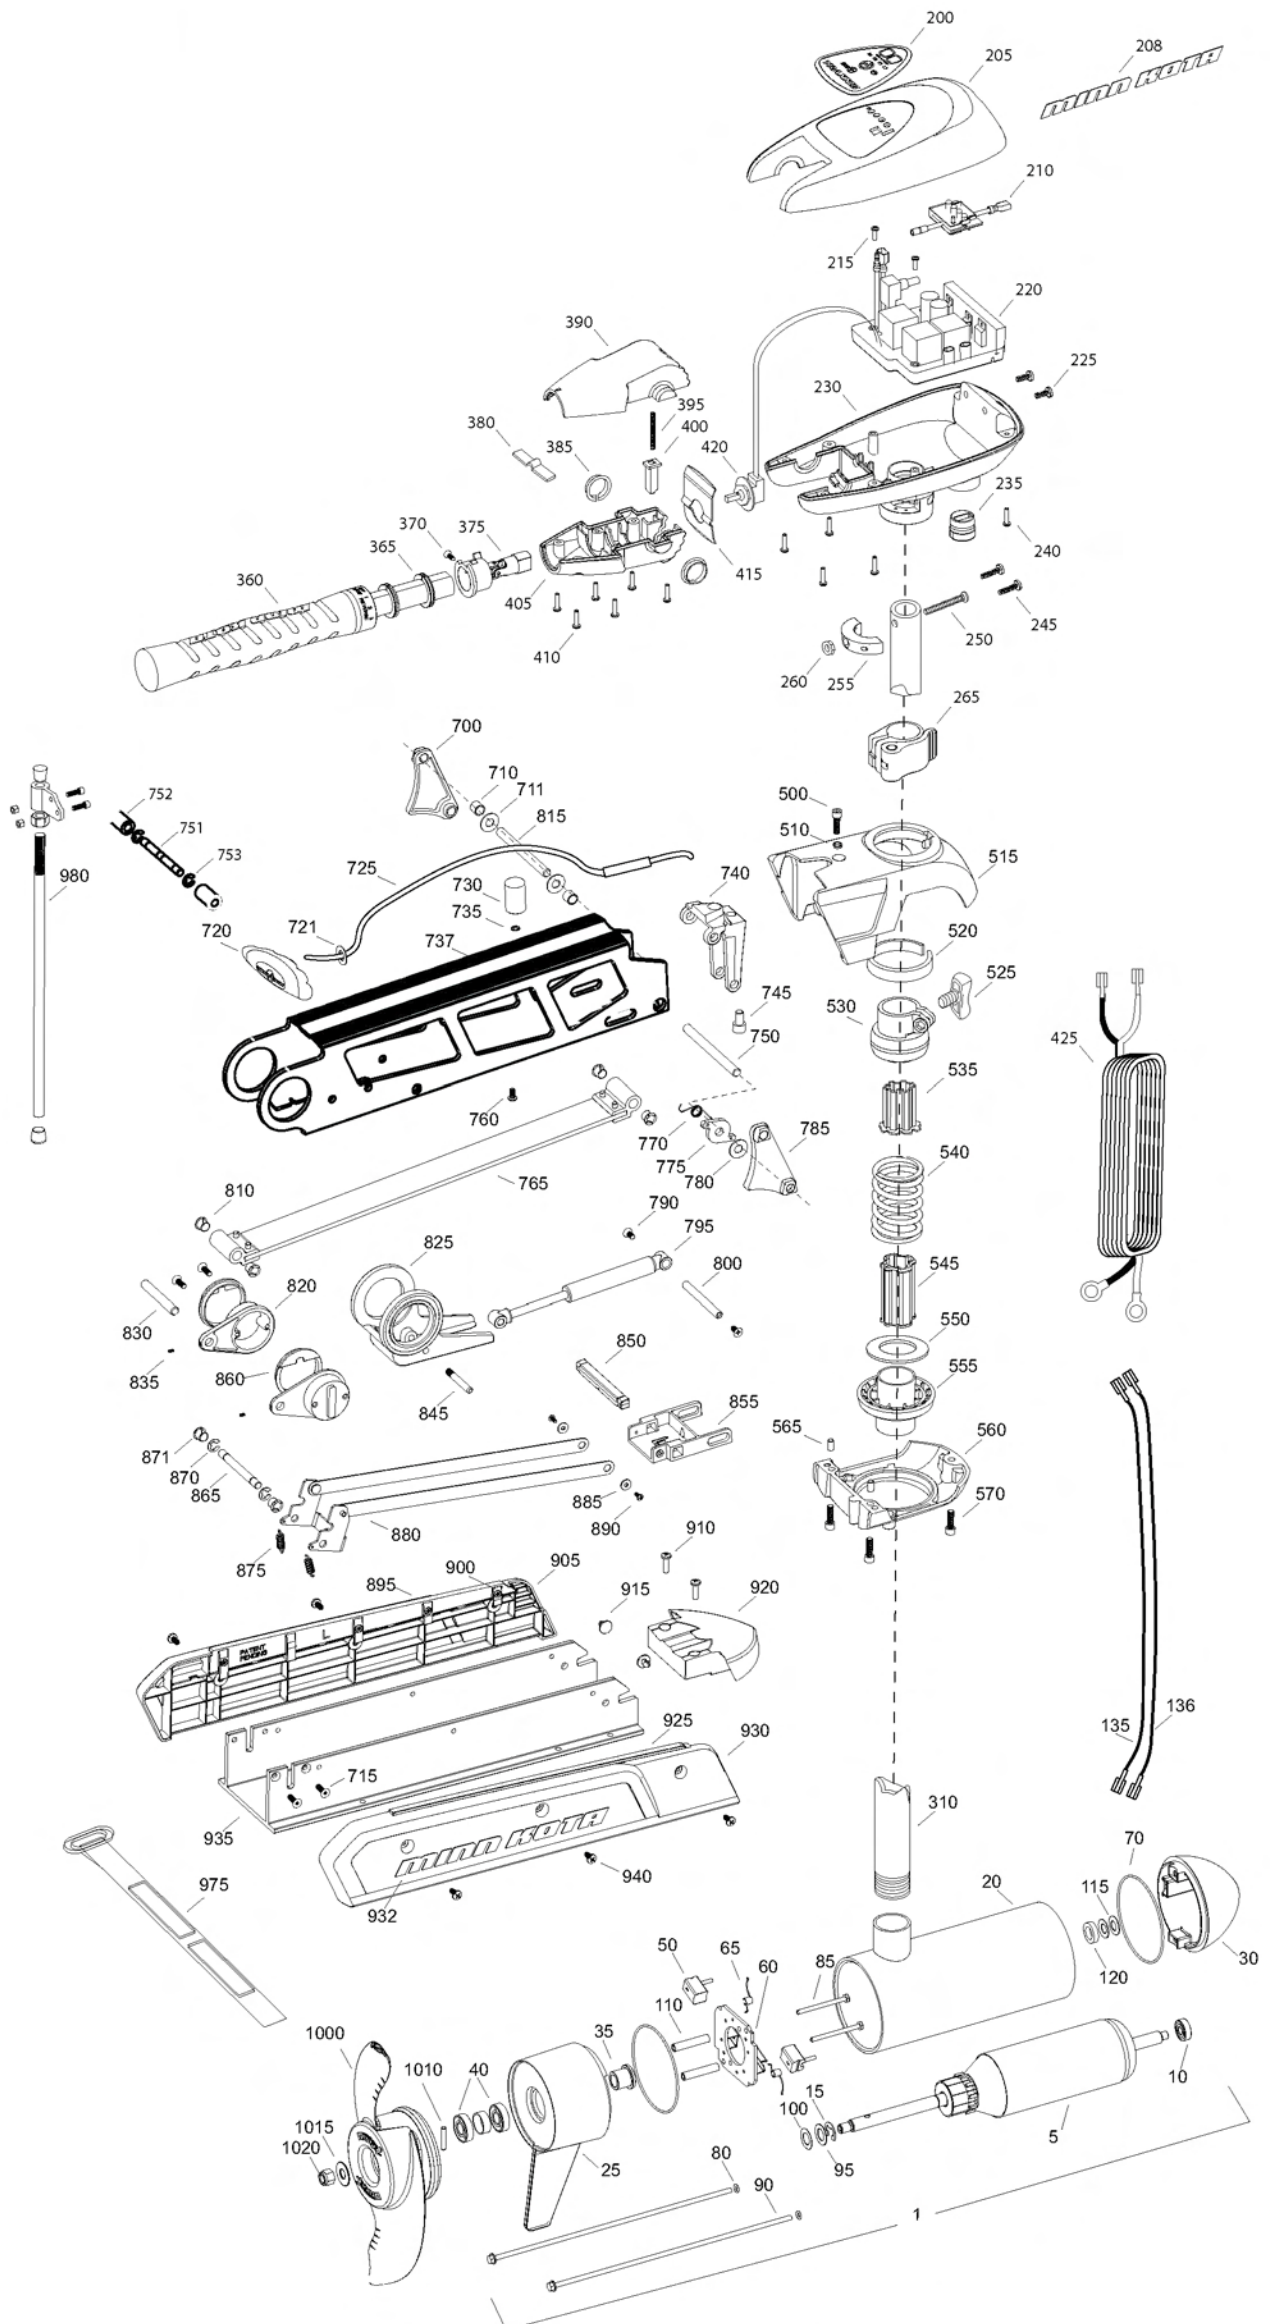

RIPTIDE SF MOTORS
RT80 and 101
80 and 101 LBS THRUST
24-v/56 amps and 36-v/46 amps
52" and 62" SHAFT

for use with "K" serial numbers
2-year warranty from the date of purchase

Item	P/N	Description	Qty	Item	P/N	Description	Qty	Item	P/N	Description	Qty	Item	P/N	Description	Qty
80# Motor															
1	2316226	24V Motor 62" SW	1	200	2195659	Decal, c-box cover 80#	1	■	2991749	Mount, Fortrex, Short 52" [700-940]	1				
5	2-100-214	Armature assembly	1		2095604	Decal, c-box cover 101#	1	■	2991750	Mt, Fortrex, Long 80# 62" [700-940]	1				
10	140-010	Bearing	1	205	2060296	C-box cover	1	■	2991751	Mt, Fortrex, Long 101# 62" [700-940]	1				
15	788-040	Retaining ring	1	208	2325666	Decal - MinnKota	2	700	2280800	Link, bowguard mount, left	1	905	2283911	Sideplate, short, left, sw	1
20	2-200-397	Center housing assembly	1	210	2074081	Battery meter, 24v SW	1	710	2287303	Bushing, upper pins	2		2283916	Sideplate, long, left, sw	1
25	2-300-340	Brush end housing assembly	1		2074082	Battery meter, 36v SW	1	711	2287304	Bushing, delrin	2	910	2073408	Screw 1/4-20 x 7/8	2
30	421-376	Plain end housing assembly STD	1	215	3043427	Screw, #8 x 7/8 SS	2	715	2283400	Screw, 1/4-20 x 3/4 FHSC	4	915	2286700	Plug, spacer	2
35	144-017	Flange bearing	1	220	2184007	Control board, 24/36v	1	720	2880400	Pull grip assembly	1	920	2283900	Ramp, motor	1
40	880-025	Seal	2	225	2303434	Screw, #8-30 x 5/8 SS	2	721	2151700	Washer	1	■	2993921	Sideplate assembly, short, right, sw	1
50	188-094	Brush	2	230	2062503	Control box, VARS, SW	1	725	2771601	Rope assembly	1		2993926	Sideplate assembly, long, right, sw	1
60	9-738-004	Brush plate assembly	1	235	2062905	Strain relief	1	730	2281516	Spacer, inner arm	1	925	2288620	Support, right sideplate	1
65	975-041	Brush spring	2	240	2303412	Screw, #6 x 5/8 SS	6	735	2281702	Washer, lock 1/4	1	930	2283921	Sideplate, short, right, sw	1
70	701-043	O-ring, motor	2	245	2263434	Screw, #8 x 1 SS	2	737	2284202	Outer arm, short, 52"	1		2283926	Sideplate, long, right, sw	1
80	701-009	O-ring, thru-bolt	2	250	2383407	Screw, #10-24 x 2 SS	1		2284212	Outer arm, long, 62"	1	932	2285501	Decal, Sideplate, sw	2
85	830-027	Screw, 10-32 x 2	2	255	2061517	Collar, c-box	1	740	2992302	Rope guide assembly	1	935	2281902	Base extrusion, short, 52"	1
90	830-094	Thru-bolt	2	260	2383124	Nut, 10-24, nylock, SS	1	745	2281530	Insert, threaded	1			Base extrusion, long, 62"	1
95	990-051	Washer, steel	2	265	2991521	Cam lock/depth collar assy	1	750	2282608	Pin, 7/16 x 5 5/32	1	940	2323405	Screw 1/4-20 x 1/2	6
100	990-052	Washer, nylatron	2	310	2032034	Tube Composite 52"	1	752	2261505	Pin, 3/8 x 3 3/4	1				
110	973-025	Spacer, brush plate	2		2032085	Tube Composite 62"	1	753	2263011	Spacer	2	975	2773806	Strap hold down	1
115	992-010	Washer, Belleville	2					760	2223418	E-ring, 3/8 shaft	2	980	2991928	Bracket stabilizer assembly	1
120	990-045	Spacer, thrust	1	■	2990957	Handle assy, VARS [360-410]	1	765	2993819	Screw, 1/4-20 x 1/2 BHCS	1	■	1378132	Propeller kit WW2	
135	640-021	Leadwire, black	1	360	2990456	Grip/handle assy, VARS [360-375]	1		2993821	Inner arm assembly, short, 52"	1	■	2994876	Propeller bag assy	
136	640-126	Leadwire, red	1	365	2060015	Bearing, handle	2	770	2042711	Inner arm assembly, long, 62"	1			Propeller WW2	1
■	2889460	Seal and O-ring Kit		370	2063405	Screw, #6 PFH SS	1	775	2283620	Spring, torsion	1	1000	2331160	Propeller WW2	1
				375	2884092	Yoke / spider assy, VARS	1	780	2281704	Latch, safety	1	1010	2262658	Drive pin, large	1
				380	2302742	Spring, detent, off	1	785	2280805	Washer 7/16 nylon	1	1015	2091701	Washer, prop, large	1
				385	2060005	Bearing, handle pivot	2	790	2283410	Link, bowguard mount, right	1	1020	2198401	Nut, nylock, prop, Anode	1
				390	2060900	Handle pivot, top	1	795	2288400	Screw 1/4-20 x 1/2 PFH	2				
				395	2302745	Spring, release button	1		2288401	Gas spring (cylinder), 80/101#, short 1	1	■	2994830	Bag assembly	1
				400	2063700	Button, release	1		2288402	Gas spring (cylinder), 80#, long mt	1				
				405	2060905	Handle pivot, bottom	1	800	2282610	Gas spring (cylinder), 101#, long mt	1				
				410	2303412	Screw, #6 x 5/8 SS	6	810	2280005	Pin, upper, shock	1				
				415	2062715	Spring, handle pivot	1	815	2282600	Bearing, nyliner 7/16"	4				
				420	2061700	Washer, pot holder	1	820	2281932	Pin, 7/16 x 4 7/8	1				
				425	2992521	Leadwire assy	1	825	2281501	Bracket, rear pivot	2				
				■	2991768	Bowguard Assembly SW [500-570]	1	830	2282606	Washer, pot holder	1				
				500	2263422	Screw, 5/16 x 1 SHCS	1	835	2283402	Yoke, shock mount	1				
				510	2281700	Washer, 5/16 highcollar lock	1	845	2282604	Pin, 7/16 x 4 1/2	1				
				515	2281943	Bowguard top	1	850	2283615	Screw, set, 6-32 x 1/4	2				
				520	2280001	Bearing, Bowguard top	1	855	2283610	Pin, Knurled 5/16 x 2	1				
				525	2011366	Knob, ss	1	860	2287300	Latch bar	1				
				530	2261525	Spring sleeve, upper	1	865	2282602	Bracket - latch/strap, rope pull	1				
				535	2264702	Tube insert, upper	1	870	2263011	Bushing, rear pivot	2				
				540	2262705	Spring, bowguard	1	871	2280007	Pin, 3/8 x 3 3/4	1				
				545	2282000	Tube insert, lower	1	875	2282720	E-ring, 3/8 shaft	2				
				550	2281525	Spacer, lower spring	1	880	2773600	Bearing, nyliner	2				
				555	2281520	Spring sleeve, lower	1	885	2261732	Spring, extension	2				
				560	2991726	Bowguard bottom	1	890	2373450	Latch strap assembly, short	1				
				565	2262632	Spring pin 1/4 x 5/8, ss	2	■	2993911	Latch strap assembly, Long	1				
				570	2263422	Screw, 5/16 x 1, ss	3		2993916	Washer 8, nylon	2				
								895	2288625	Screw 8-18 x 3/8	2				
								900	2283408	Sideplate assembly, short, left, sw	1				
										Sideplate assembly, long, left, sw	1				
										Support, left sideplate	1				
										Screw 8 x 3/8	8				