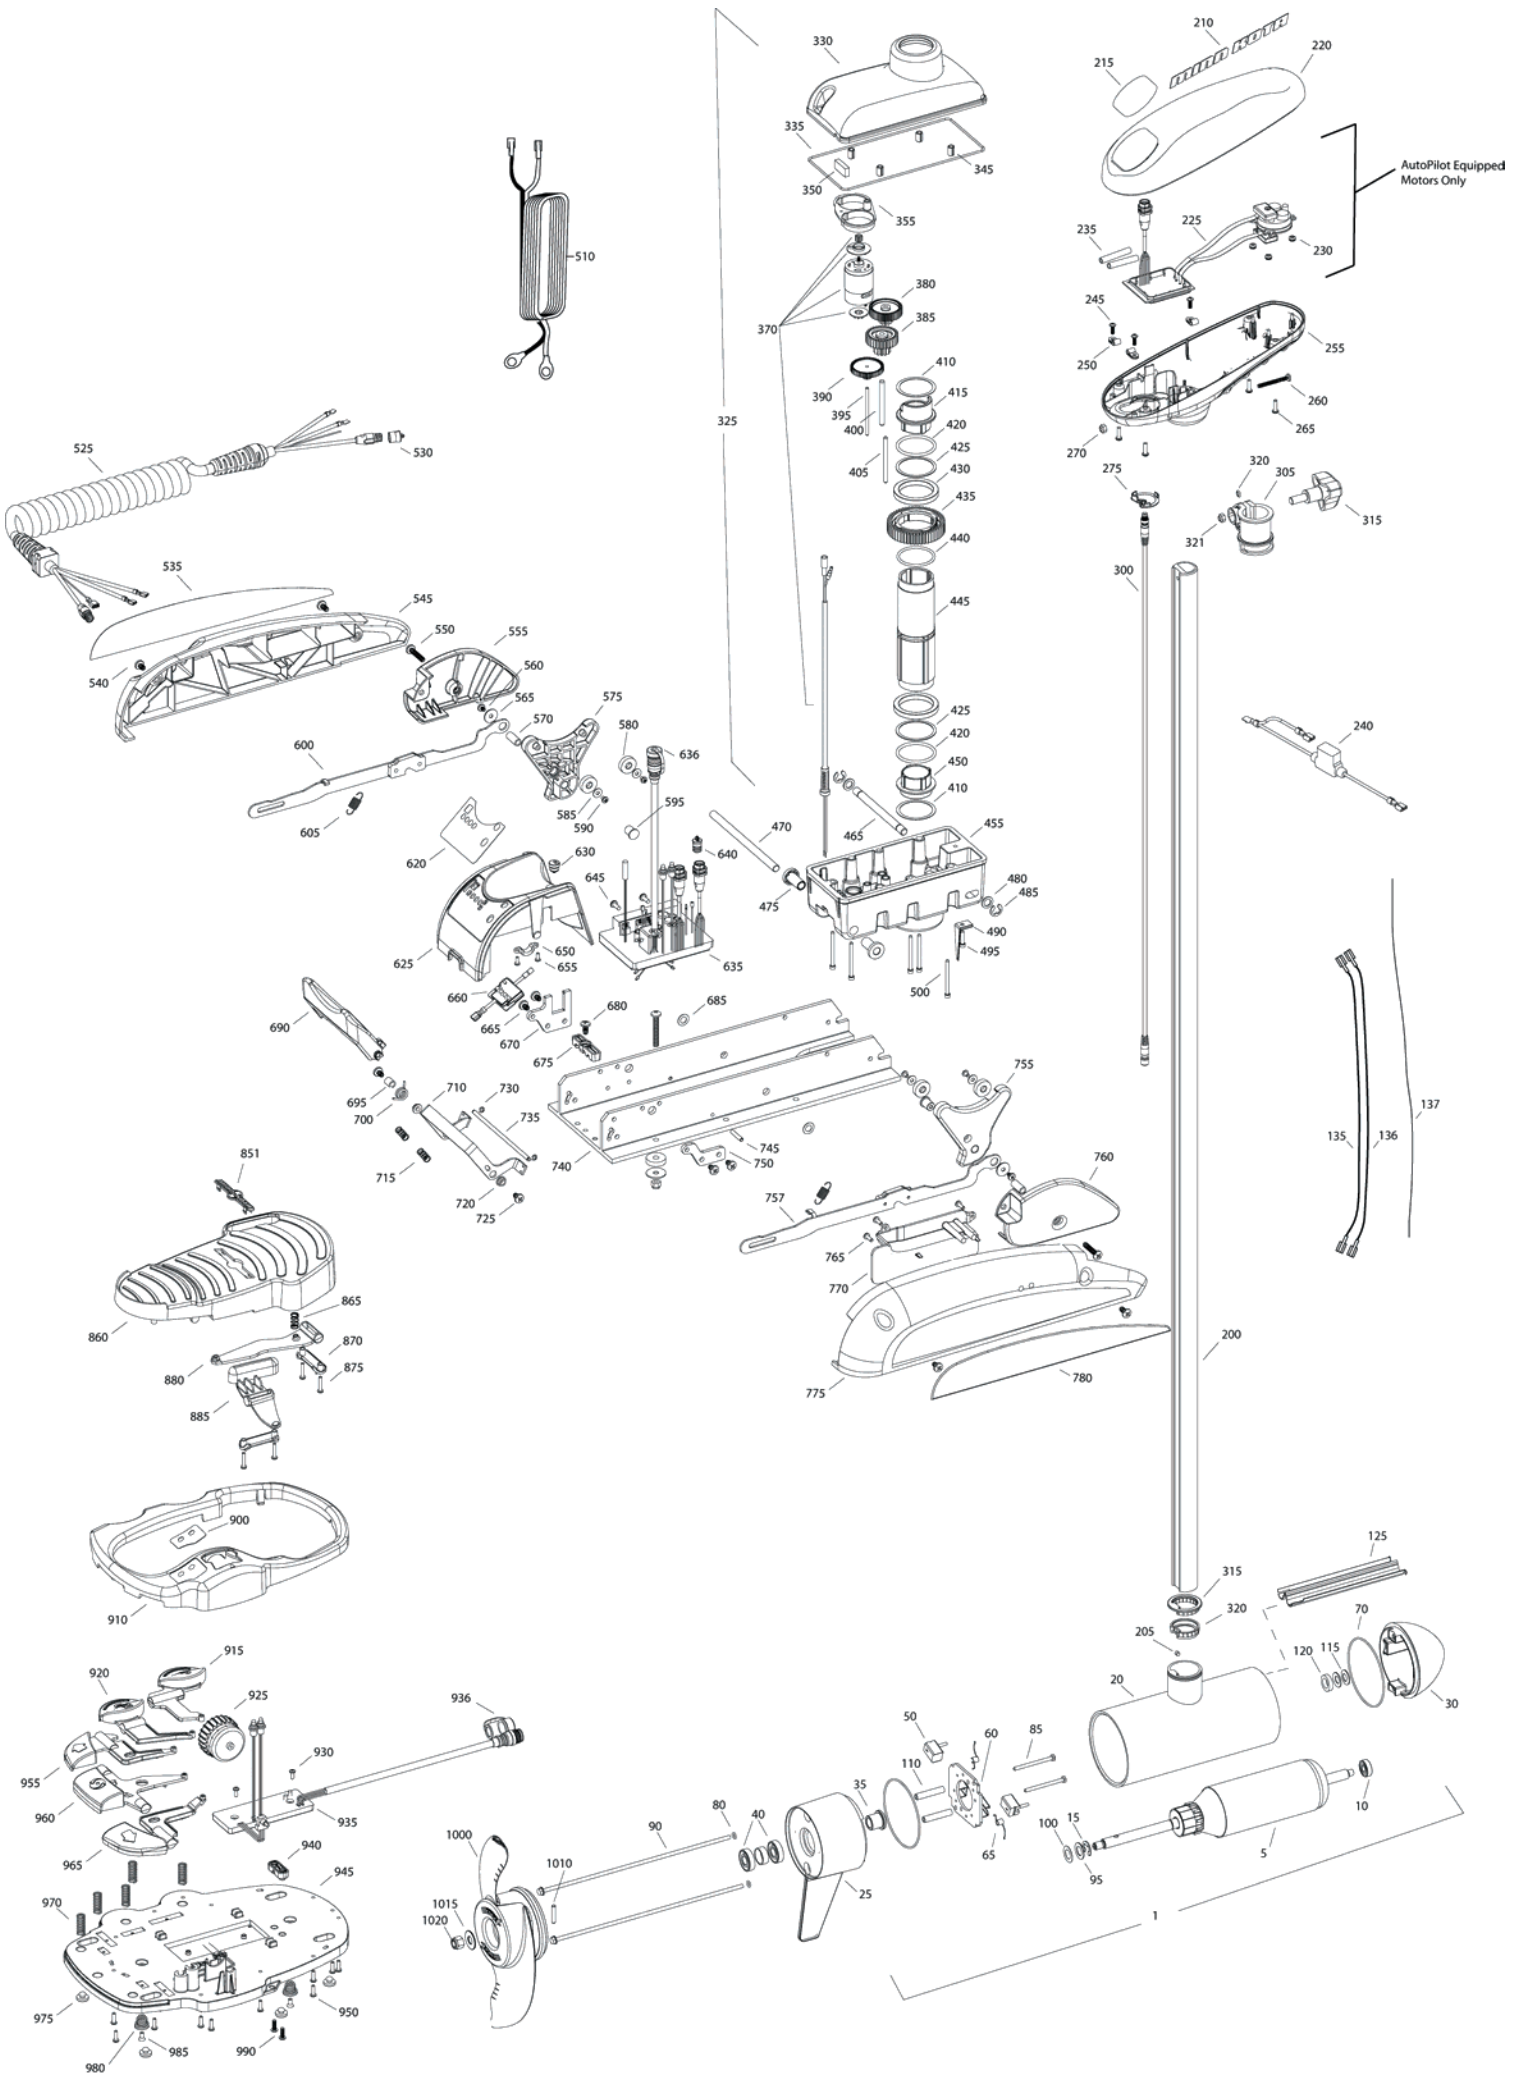

TERROVA 80
80 LBS THRUST
24 VOLT 56 AMPS
45", 54" OR 60" SHAFT

for use with "K" serial numbers
2-year warranty from the date of purchase

Item	P/N	Description	Qty	Item	P/N	Description	Qty	Item	P/N	Description	Qty	Item	P/N	Description	Qty
1	2777002	24V Motor 60" FW	1	300	2211415	Universal sonar 2 extension cable	1	595	2324705	Insert, ramp	2	936	2320207	Dust cap	1
	2777001	24V Motor 54" FW	1	305	2771500	Depth collar assembly	1	600	2994204	Arm, release, left	1	940	2322900	Strain relief, foot pedal	1
	2777000	24V Motor 45" FW	1	315	2260906	Knob (included in #305)	1	605	2322710	Spring, extension	2	945	2324500	Base plate, foot pedal	1
	2777004	24V Motor US2 60"	1	320	2321706	Washer (included in #305)	1	■	2770250	Cover, speed control with decal	1	950	2301310	Screw, #8 x .5	10
	2777003	24V Motor US2 54"	1	321	2323102	Nut (included in #305)	1	620	2325650	Decal, speed control	1	955	2323700	Button, steer, left	1
	2777005	24V Motor US2 45"	1	325	2997020	Steering housing	1	625	2320210	Cover, speed control	1	960	2323705	Button, momentary	1
5	2-100-214	Armature assembly	1	330	2326501	Steering housing top	1	630	2322901	Strain relief	1	965	2323701	Button, steer, right	1
10	140-010	Bearing	1	335	2324604	O-ring, case seal	1	635	2324012	Control board, 24-36v	1	970	2322704	Spring, foot pedal	5
15	788-040	Retaining ring	1	345	2305605	Roll pin 5/16	4	■	2884050	Switch-reed repair kit	1	975	2994859	Bumper, bag assy	1
20		Included in #200 assembly	1	350	2308601	Breather, filter	1	636	2320208	Dust plug	1	980	2322706	Spring, barrel	2
25	2-300-170	Brush end housing assembly	1	355	2328610	Cradle, motor	1	640	2320203	Cap, dust, control board	1	985	2323420	Screw, 8-18 x .375	2
30	421-276	Plain end housing assembly STD	1	370	2777020	Motor, steering assembly	1	645	2323406	Screw, 10-24 x	2	990	2372100	Screw, 8-18 x .625	2
	9421-286	Plain end housing US2 60"	1	380	2302255	Gear, cluster 3rd stage	1	650	2321315	Holder, connector	1				
	9421-285	Plain end housing US2 54"	1	385	2302250	Gear, cluster 2nd stage	1	655	2332103	Screw, 6-20 x .375	2	■	1378132	Propeller kit WW2	
	9421-284	Plain end housing US2 45"	1	390	2302245	Gear, cluster 1st stage	1	660	2074071	Battery meter, 24v	1	■	2994876	Propeller bag assy	
35	144-017	Flange bearing	1	395	2302610	Shaft, gear 1st stage	1	665	2323402	Screw, 1/4-20 x .375	4	1000	2331160	Propeller WW2	1
40	880-025	Seal	2	400	2302620	Shaft, gear 3rd stage	1	670	2321940	Bracket, strain relief	1	1010	2262658	Drive pin, large	1
50	188-094	Brush	2	405	2302615	Shaft, gear 2nd stage	1	675	2321310	Strain relief, wire	1	1015	2091701	Washer, prop, large	1
60	2-600-199	Brush plate assembly	1	410	2321704	Washer, thrust	2	680	2323405	Screw, 1/4-20 x .5	1	1020	2093101	Nut, nylock, prop, large	1
65	975-041	Brush spring	2	415	2321515	Liner, output tube	1	685	2013100	Speed nut, .375	2				
70	701-043	O-ring, motor	2	420	2324608	O-ring, 224	2	690	2320215	Handle, release cover	1	■	2994864	Mounting hardware bag assy	
80	701-009	O-ring, thru-bolt	2	425	2321720	Shim, O-ring	2	695	2301700	Bushing,	1				
85	830-027	Screw, 10-32 x 2	2	430	2327308	Bearing, ball sealed	2	700	2322701	Spring, release handle	1	■	2889460	Seal & Oring Kit	
90	830-094	Thru-bolt	2	435	2322200	Gear, output	1	710	2320400	Handle, release FW	1				
	830-095	Thru-bolt, Sonar only	2	440	2324601	O-ring, output gear	1	715	2322712	Spring, release handle	2				
95	990-051	Washer, steel	2	445	2322030	Tube, output machined	1	720	2322604	Bushing, handle	2				
100	990-052	Washer, nylatron	2	450	2321510	Collar, drive, bottom	1	725	2332104	Screw, 1/4-20 x .625	2				
110	973-025	Spacer, brush plate	2	455	2326506	Steering housing, Bottom	1	730	2323000	E-clip, 3/16, SS	2				
115	992-010	Washer, Belleville	2	465	2322600	Pin, latch, zp	1	735	2322606	Pin, follower, handle	1				
120	990-045	Spacer, thrust	1	470	2322602	Pin, pivot, zp	1	740	2321901	Base extrusion, machined	1				
125	582-013	Clip, retaining, short	1	475	2327310	Bushing, pivot pin	2	745	2322912	Spring pin,	2				
135	640-025	Leadwire, black	1	480	2321702	Washer, flat .375	2	750	2321950	Bracket, sideplate	1				
136	640-133	Leadwire, red	1	485	2263011	E-ring .375	2	755	2323900	Ramp, 4" right	1				
137	640-317	Groundwire, brown, US2 only	1	490	2322702	Spring, latch pin	2	757	2994202	Arm, release, Right	1				
200	2777096	Tube, composite 60" FW	1	495	2323410	Screw, 8-32 x .75	1	760	2321920	Skid, right	1				
205		Included in #200 assembly	1	500	2323408	Screw, 8-32 x 2	7	765	2301310	Screw, 8-18 x .5	3				
210	2325665	Decal, cover	2	510	2090651	Leawire, 10 ga	1	770	2320220	Cover, access, FW	1				
215	2325674	Decal, ctrl box 80	1	525	2991273	Coil cord, 45"	1	775	2321910	Sideplate, right	1				
	2325675	Decal, ctrl box 80 US2	1		2991271	Coil cord, 54"	1	780	2325640	Decal, sideplate, right	1				
	2325676	Decal, ctrl box 80 Autopilot	1		2991274	Coil cord, US2, 45"	1	850	2994720	Foot pedal	1				
	2325677	Decal, ctrl box 80 Autopilot & US2	1		2991272	Coil cord, US2, 54"	1	851	2326710	Plug, foot pedal	1				
220	2320200	Cover, ctrl box	1	530	2320202	Cap, dust, coil cord, non-AP only	1	860	2324400	Pedal, heel-toe	1				
225	2324030	Ctrl board, compass, Autpilot only	1	535	2325641	Decal, sideplate, left	1	865	2322714	Spring, momentary	1				
230	2302960	Grommet, compass, Autopilot only	3	540	2323404	Screw, 1/4-20	4	870	2321300	Clamp	2				
235	2065400	Wire insulator	2	545	2321915	Sideplate, left	1	875	2223430	Screw, 8 x .75	4				
240	2218200	Fuse holder, US2 only	1	550	2323403	Screw, 1/4-20 x .375	2	880	2328600	Flex finger	1				
245	2372100	Screw, 8-18 x .625	3	555	2321925	Skid, left	1	885	2323710	Button, momentary, left	1				
250	2052510	Cable clamp	3	560	2323422	Screw, 10-24 x .375	2	900	2325660	Decal, foot pedal	1				
255	2322500	Ctrl box	1	565	2321700	Washer, #10 SS	2	910	2320205	Cover, heel-toe	1				
260	2332102	Screw, 10-24	1	570	2323500	Bolt, shoulder	2	915	2323725	Button, AP	1				
265	2372100	Screw, 8-18 x .625	4	575	2323905	Ramp, 4" left	1	920	2323715	Button, Mom/Con	1				
270	2333101	Nut, 10-24	1	580	2325115	Pad, rubber rest	4	925	2320100	Knob, speed, foot pedal	1				
275	2224700	Plug, ctrl box, US2 motors only	1	585	2321706	Washer, #8	4	930	2332103	Screw, 6-20 x .375	2				
	2224702	Plug, ctrl box	1	590	2323412	Screw, 8-18 x .25	4	935	2324020	Control board, foot pedal	1				