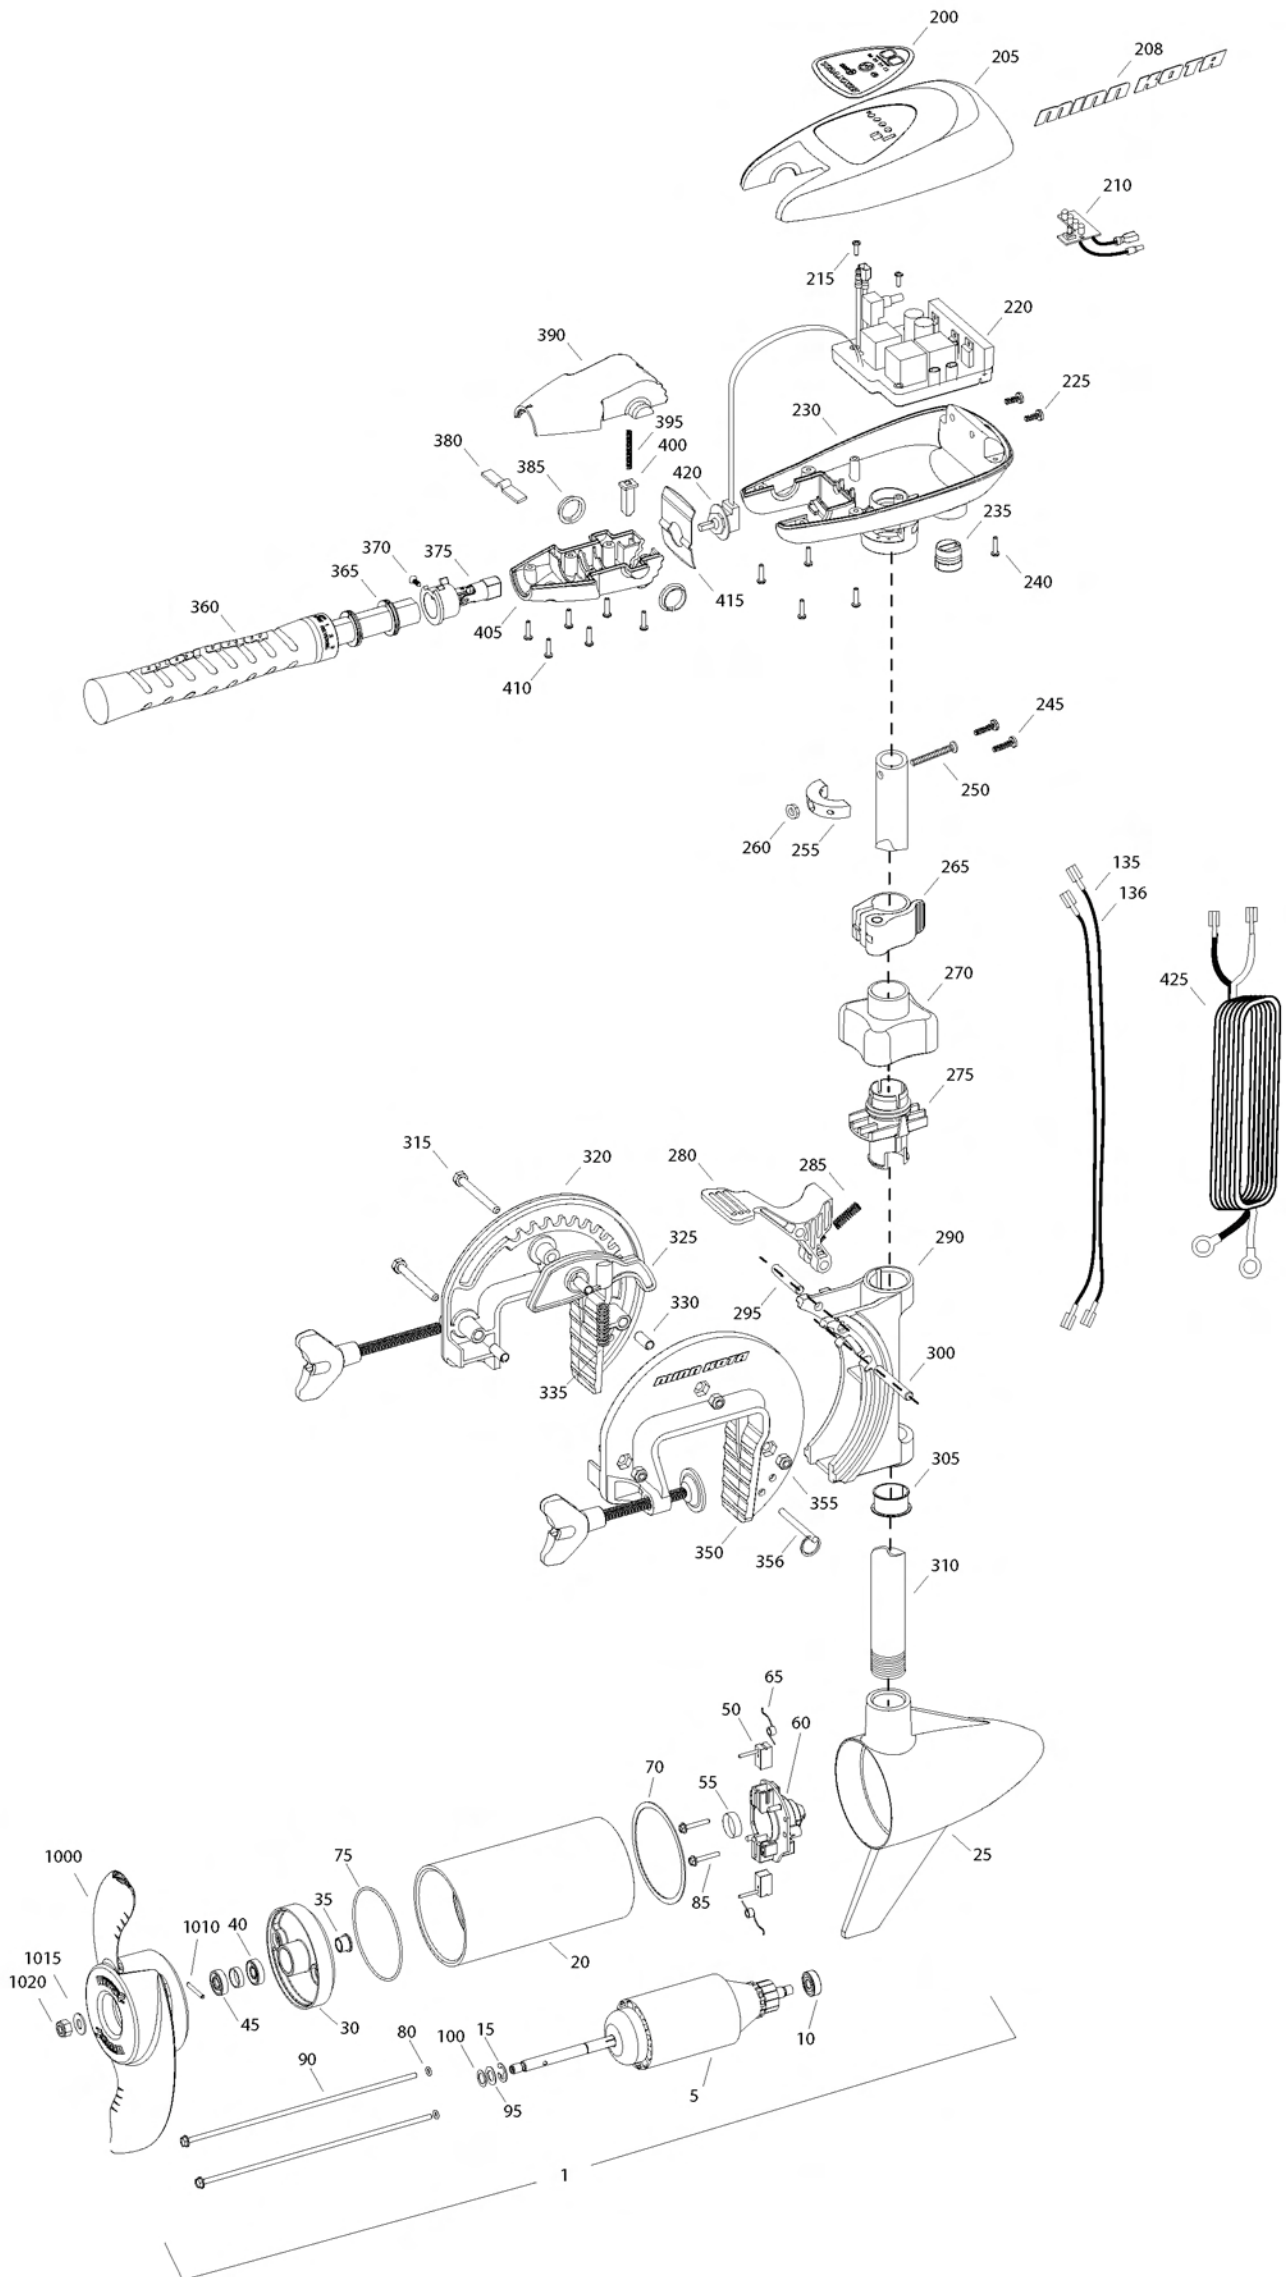

TRAXXIS 33
33 LBS THRUST
12 VOLT 32 AMPS
36" SHAFT

for use with "K" serial numbers
2-year warranty from the date of purchase

Item	P/N	Description	Qty	Item	P/N	Description	Qty
1	2069245	12V Motor 36" FW	1	330	2067306	Bushing, dowel 1/4 x 1/2	3
5	2-100-278	Armature assembly	1	335	2062700	Spring, cam deactivator	1
10	140-010	Bearing	1	■	2881380	Clamp screw kit	2 per kit
15	788-015	Retaining ring	1	350	2771955	Bracket, left, FW	1
20	2-200-079	Center housing assembly	1	355	2263104	Nut, 1/4-20, nylock, Zinc	3
25	421-132	Brush end housing assembly	1	356	2062604	Pin, stop	1
30	2-400-187	Plain end housing assembly	1				
35	144-049	Flange bearing	1	■	2990957	Handle assy, VARS [360-410]	1
40	880-003	Seal	1	360	2990456	Grip/handle assy, VARS [360-375]	1
45	880-006	Seal with shield	1	365	2060015	Bearing, handle	2
50	188-052	Brush	2	370	2063405	Screw, #6 PFH SS	1
55	N/A			375	2884092	Yoke / spider assy, VARS	1
60	738-030	Brush plate assembly	1	380	2302742	Spring, detent, off	1
65	975-032	Brush spring	2	385	2060005	Bearing, handle pivot	2
70	701-041	O-ring, motor, front	1	390	2060900	Handle pivot, top	1
75	701-039	O-ring, motor, rear	1	395	2302745	Spring, release button	1
80	701-007	O-ring, thru-bolt	2	400	2063700	Button, release	1
85	830-001	Screw, 8-32	2	405	2060905	Handle pivot, bottom	1
90	830-078	Thru-bolt	2	410	2303412	Screw, #6 x 5/8 SS	6
95	990-067	Washer, steel	2				
100	990-070	Washer, nylatron	2	415	2062715	Spring, handle pivot	1
135	640-002	Leadwire, black	1	420	2061700	Washer, pot holder	1
136	640-102	Leadwire, red	1	425	2992523	Leadwire assy, includes [235]	1
■	2883460	Seal and O-ring Kit		■	1378121	Propeller kit	
200	2065659	Decal, c-box cover	1	1000	2061122	Propeller	1
205	2060295	C-box cover	1	1010	2092600	Drive pin, small	1
208	2325665	Decal - MinnKota	2	1015	2151726	Washer, prop, small	1
210	2074070	Battery meter, 12v FW	1	1020	2053101	Nut, nylock, prop, small	1
215	3043427	Screw, #8 x 7/8 SS	2				
220	2184006	Control board, 12v	1				
225	2303434	Screw, #8-30 x 5/8 SS	2				
230	2062501	Control box, VARS, FW	1				
235	2062905	Strain relief	1				
240	2303412	Screw, #6 x 5/8 SS	6				
245	2263434	Screw, #8 x 1 SS	2				
250	2383407	Screw, #10-24 x 2 SS	1				
255	2061515	Collar, c-box	1				
260	2383124	Nut, 10-24, nylock, SS	1				
265	2991521	Cam lock/depth collar assy	1				
■	2991795	Bracket assy, Composite [270-356]	1				
270	2060100	Knob, steering tension, soft	1				
275	2068400	Collet	1				
280	2064200	Lock arm	1				
285	2062701	Spring, lock arm	1				
290	2061821	Hinge	1				
295	2062602	Pin, lock, Zinc	1				
300	2062602	Pin, lock, Zinc	1				
305	2037301	Bushing, hinge	1				
310	2032052	Tube 36"	1				
315	2063500	Bolt 1/4-20 x 2 3/8", Zinc	3				
320	2771950	Bracket, right, FW	1				
325	2067905	Cam deactivator	1				