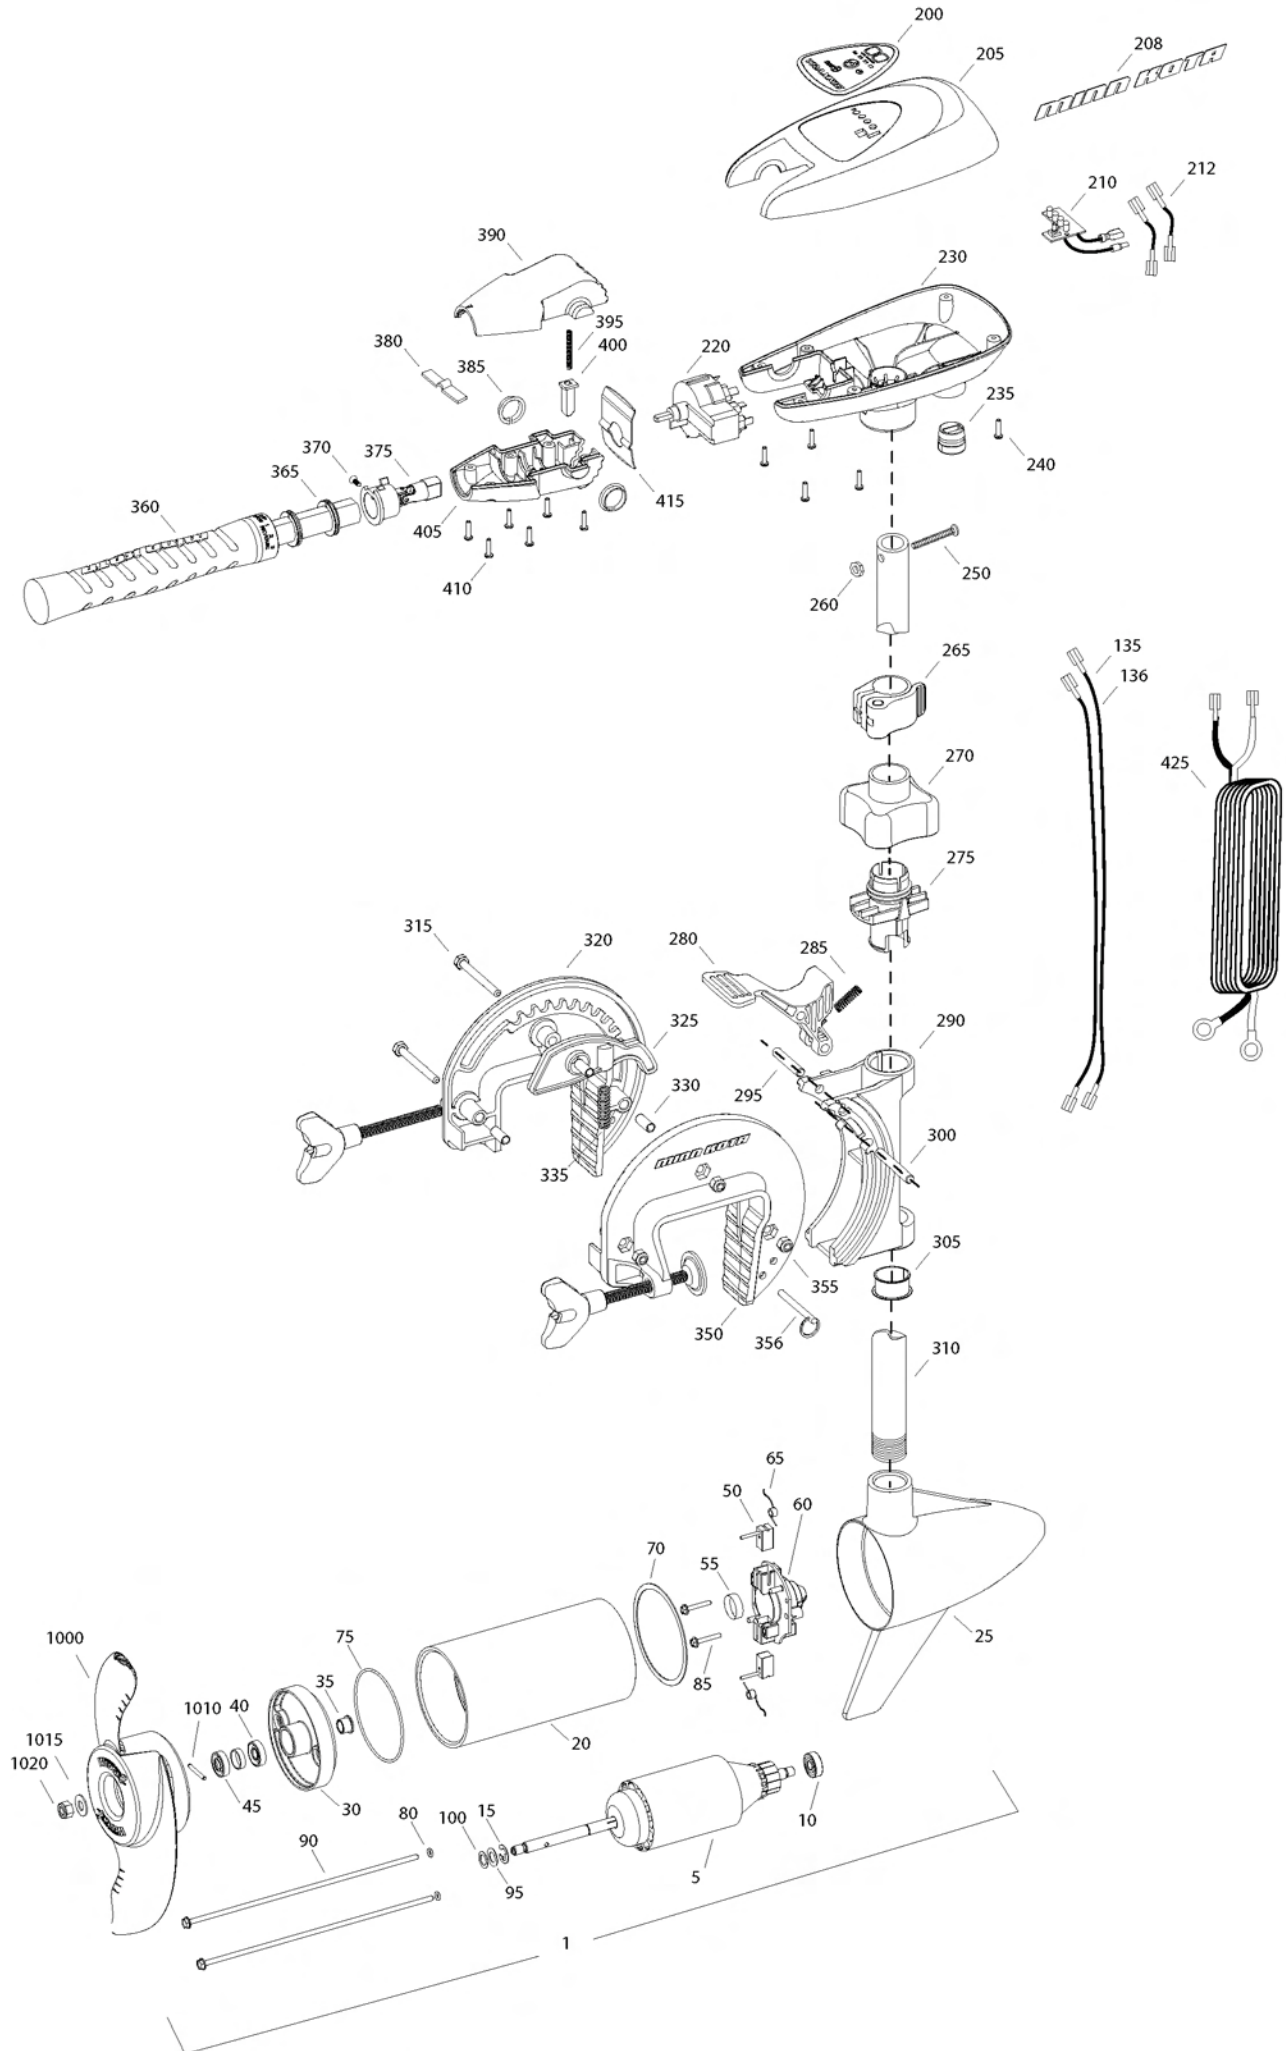

TRAXXIS 40 SC
40 LBS THRUST
12 VOLT 42 AMPS
36" SHAFT

for use with "K" serial numbers
2-year warranty from the date of purchase

Item	P/N	Description	Qty	Item	P/N	Description	Qty
1	2068250	12V Motor 36" FW	1	355	2263104	Nut, 1/4-20, nylock, Zinc	3
5	2-100-201	Armature assembly	1	356	2062604	Pin, stop	1
10	140-010	Bearing	1				
15	788-015	Retaining ring	1	■	2990956	Handle assy, SC [360-410]	1
20	2-200-079	Center housing assembly	1	360	2990456	Grip/handle assy, SC [360-375]	1
25	2-300-132	Brush end housing assembly	1	365	2060015	Bearing, handle	2
30	2-400-187	Plain end housing assembly	1	370	2063405	Screw, #6 PFH SS	1
35	144-049	Flange bearing	1	375	2884091	Yoke / spider assy, 5SPD	1
40	880-003	Seal	1	380	2302742	Spring, detent, off	1
45	880-006	Seal with shield	1	385	2060005	Bearing, handle pivot	2
50	188-052	Brush	2	390	2060900	Handle pivot, top	1
55	N/A			395	2302745	Spring, release button	1
60	738-030	Brush plate assembly	1	400	2063700	Button, release	1
65	975-032	Brush spring	2	405	2060905	Handle pivot, bottom	1
70	701-041	O-ring, motor, front	1	410	2303412	Screw, #6 x 5/8 SS	6
75	701-039	O-ring, motor, rear	1				
80	701-007	O-ring, thru-bolt	2	415	2062715	Spring, handle pivot	1
85	830-001	Screw, 8-32	2	425	2992524	Leadwire assy, includes [235]	1
90	830-078	Thru-bolt	2				
95	990-067	Washer, steel	2	■	1378126	Propeller kit	
100	990-070	Washer, nylatron	2	1000	2061125	Propeller	1
135	640-001	Leadwire, black	1	1010	2092600	Drive pin, small	1
136	640-111	Leadwire, red	1	1015	2151726	Washer, prop, small	1
■	2883460	Seal and O-ring Kit		1020	2053101	Nut, nylock, prop, small	1
200	2065692	Decal, c-box cover	1				
205	2060295	C-box cover	1				
208	2325665	Decal - MinnKota	2				
210	2074070	Battery meter, 12v FW	1				
220	2064023	Switch 5 speed	1				
230	2062505	Control box, 5 SPD, FW	1				
235	2062905	Strain relief	1				
240	2303412	Screw, #6 x 5/8 SS	6				
250	2383407	Screw, #10-24 x 2 SS	1				
260	2383124	Nut, 10-24, nylock, SS	1				
265	2991521	Cam lock/depth collar assy	1				
■	2991795	Bracket assy, Composite [270-356]	1				
270	2060100	Knob, steering tension, soft	1				
275	2068400	Collet	1				
280	2064200	Lock arm	1				
285	2062701	Spring, lock arm	1				
290	2061821	Hinge	1				
295	2062602	Pin, lock, Zinc	1				
300	2062602	Pin, lock, Zinc	1				
305	2037301	Bushing, hinge	1				
310	2032052	Tube 36"	1				
315	2063500	Bolt 1/4-20 x 2 3/8", Zinc	3				
320	2771950	Bracket, right, FW	1				
325	2067905	Cam deactivator	1				
330	2067306	Bushing, dowel 1/4 x 1/2	3				
335	2062700	Spring, cam deactivator	1				
■	2881380	Clamp screw kit	2 per kit				
350	2771955	Bracket, left, FW	1				