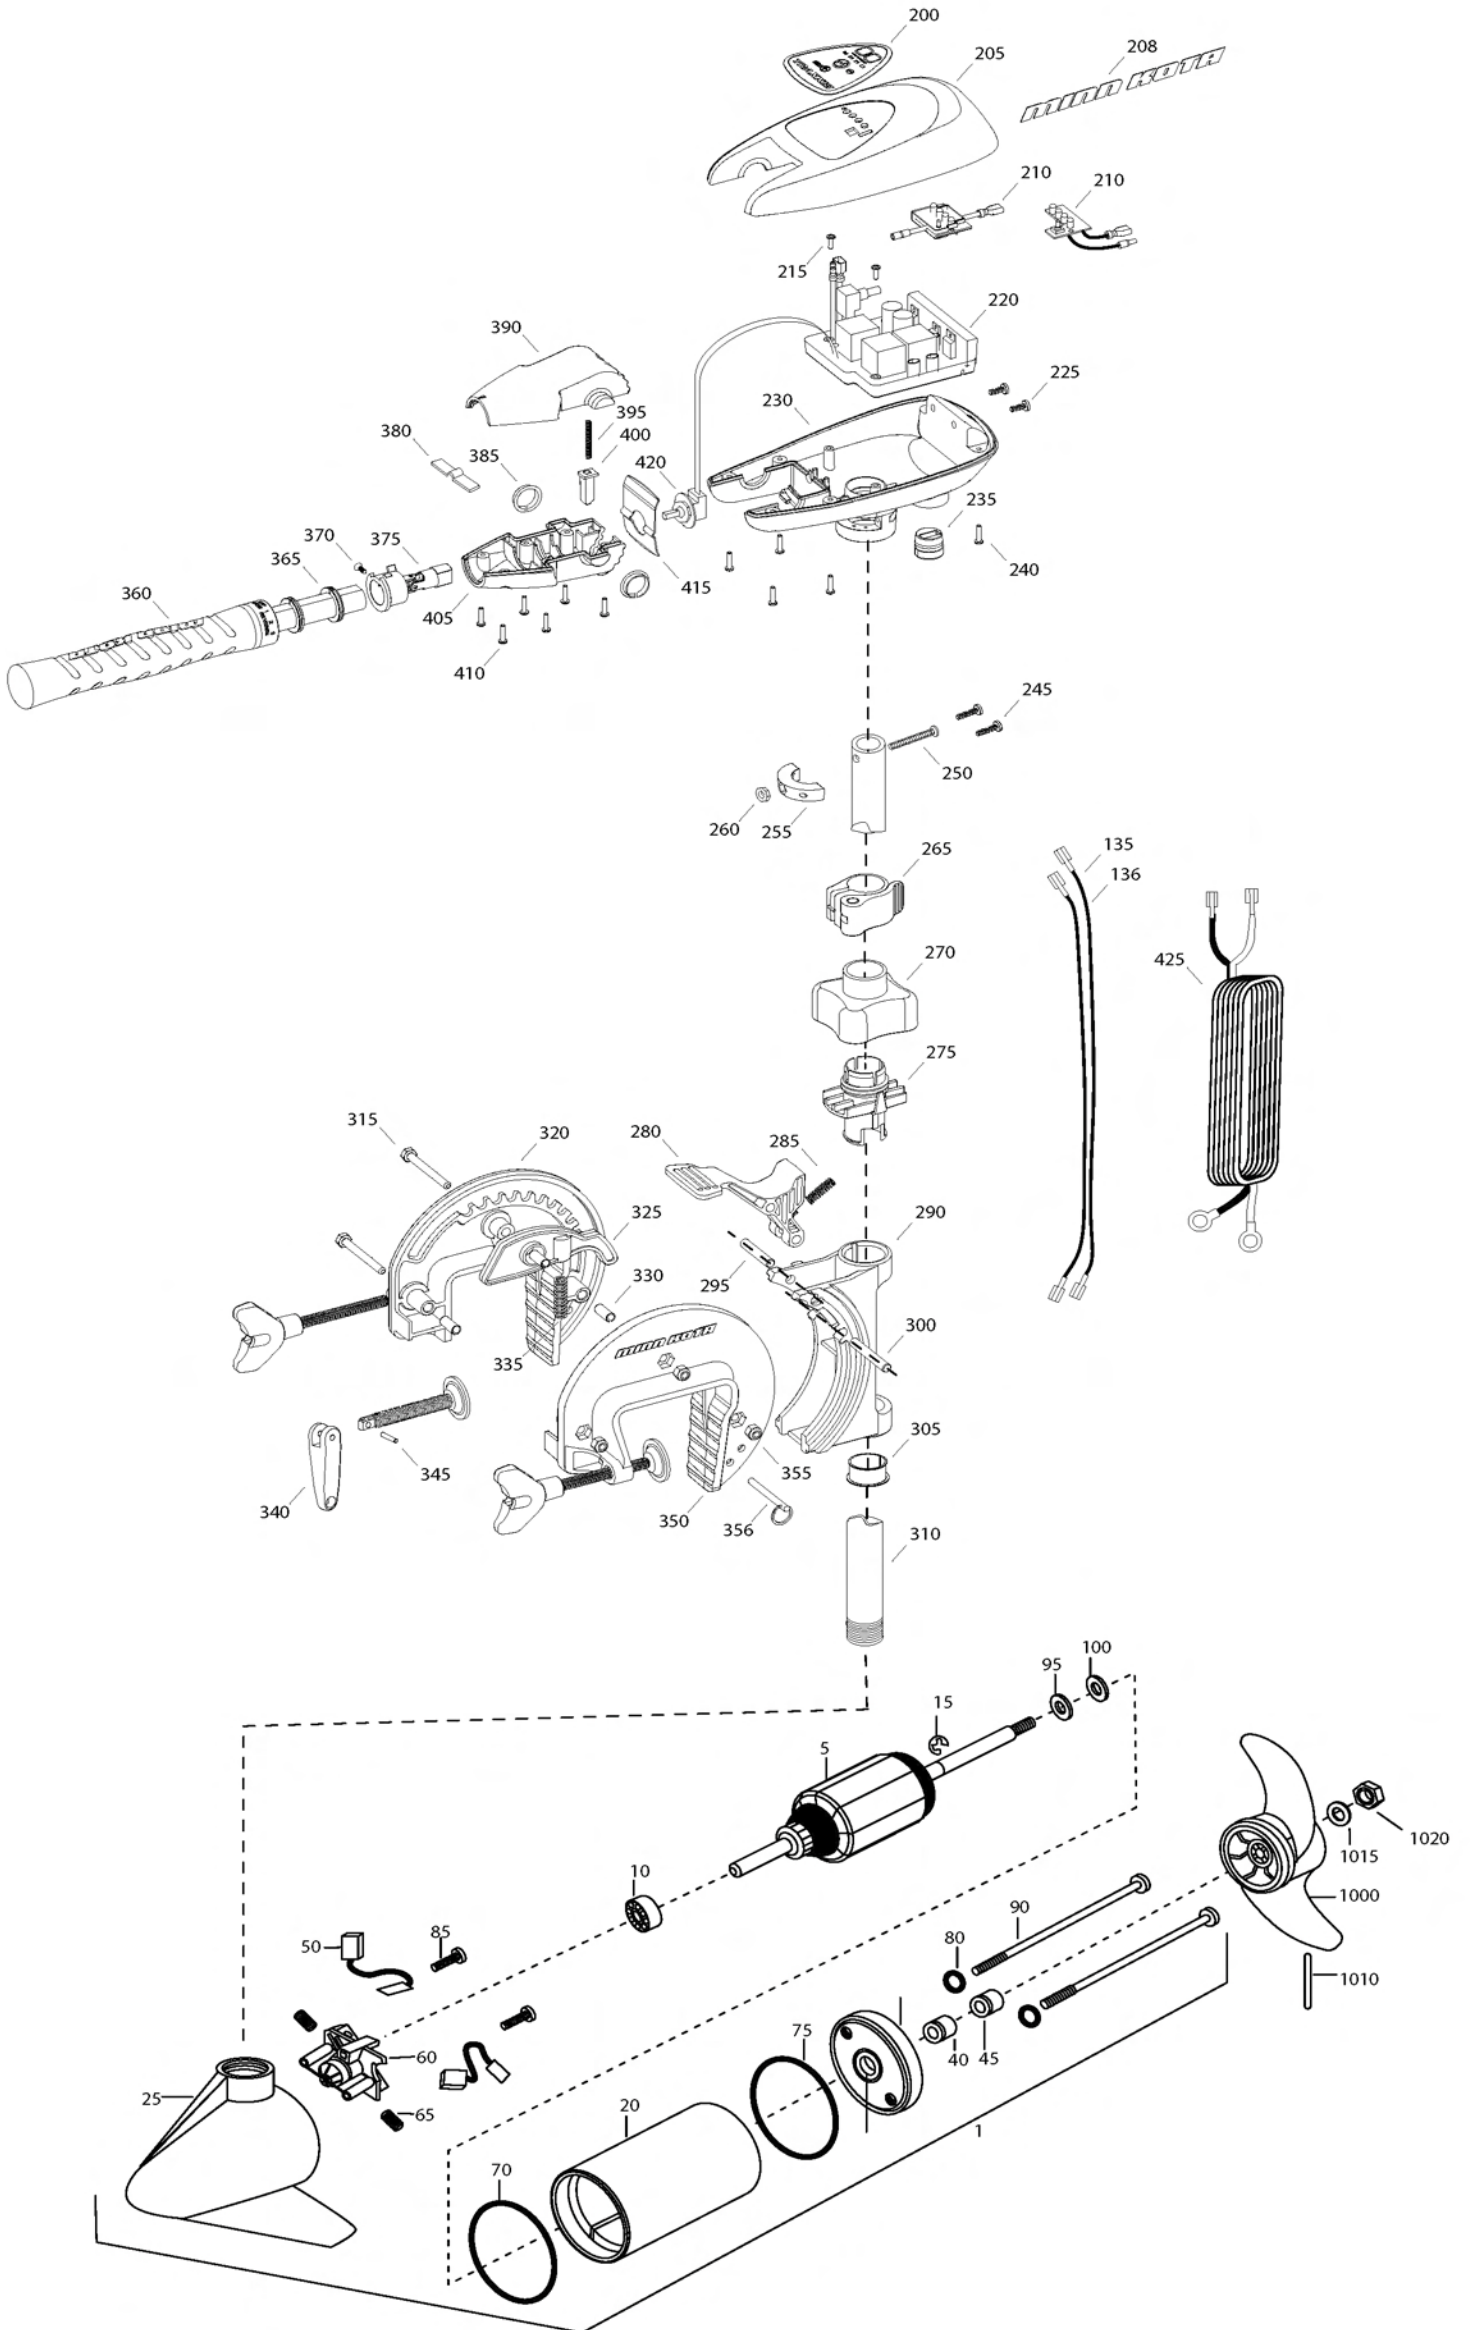

**TRAXXIS 45**  
**45 LBS THRUST**  
**12 VOLT 42 AMPS**  
**36" SHAFT**

for use with "K" serial numbers  
2-year warranty from the date of purchase

Item	P/N	Description	Qty	Item	P/N	Description	Qty	Item	P/N	Description	Qty	Item	P/N	Description
1	2069251	12V Motor 36" FW	1	330	2067306	Bushing, dowel 1/4 x 1/2	3							
5	2-100-202	Armature assembly	1	335	2062700	Spring, cam deactivator	1							
10	140-010	Bearing	1	■	2881380	Clamp screw kit	2 per kit							
15	788-015	Retaining ring	1	350	2771955	Bracket, left, FW	1							
20	2-200-079	Center housing assembly	1	355	2263104	Nut, 1/4-20, nylock, Zinc	3							
25	421-132	Brush end housing assembly	1	356	2062604	Pin, stop	1							
30	2-400-187	Plain end housing assembly	1											
35	144-049	Flange bearing	1	■	2990957	Handle assy, VARS [360-410]	1							
40	880-003	Seal	1	360	2990456	Grip/handle assy, VARS [360-375]	1							
45	880-006	Seal with shield	1	365	2060015	Bearing, handle	2							
50	188-052	Brush	2	370	2063405	Screw, #6 PFH SS	1							
55	N/A			375	2884092	Yoke / spider assy, VARS	1							
60	738-030	Brush plate assembly	1	380	2302742	Spring, detent, off	1							
65	975-032	Brush spring	2	385	2060005	Bearing, handle pivot	2							
70	701-041	O-ring, motor, front	1	390	2060900	Handle pivot, top	1							
75	701-039	O-ring, motor, rear	1	395	2302745	Spring, release button	1							
80	701-007	O-ring, thru-bolt	2	400	2063700	Button, release	1							
85	830-001	Screw, 8-32	2	405	2060905	Handle pivot, bottom	1							
90	830-078	Thru-bolt	2	410	2303412	Screw, #6 x 5/8 SS	6							
95	990-067	Washer, steel	2											
100	990-070	Washer, nylatron	2	415	2062715	Spring, handle pivot	1							
135	640-001	Leadwire, black	1	420	2061700	Washer, pot holder	1							
136	640-101	Leadwire, red	1	425	2992523	Leadwire assy, includes [235]	1							
■	2883460	Seal and O-ring Kit		■	1378121	Propeller kit								
200	2065679	Decal, c-box cover	1	1000	2061122	Propeller	1							
205	2060295	C-box cover	1	1010	2092600	Drive pin, small	1							
208	2325665	Decal - MinnKota	2	1015	2151726	Washer, prop, small	1							
210	2074070	Battery meter, 12v FW	1	1020	2053101	Nut, nylock, prop, small	1							
215	3043427	Screw, #8 x 7/8 SS	2											
220	2184006	Control board, 12v	1											
225	2303434	Screw, #8-30 x 5/8 SS	2											
230	2062501	Control box, VARS, FW	1											
235	2062905	Strain relief	1											
240	2303412	Screw, #6 x 5/8 SS	6											
245	2263434	Screw, #8 x 1 SS	2											
250	2383407	Screw, #10-24 x 2 SS	1											
255	2061515	Collar, c-box	1											
260	2383124	Nut, 10-24, nylock, SS	1											
265	2991521	Cam lock/depth collar assy	1											
■	2991795	Bracket assy, Composite [270-356]	1											
270	2060100	Knob, steering tension, soft	1											
275	2068400	Collet	1											
280	2064200	Lock arm	1											
285	2062701	Spring, lock arm	1											
290	2061821	Hinge	1											
295	2062602	Pin, lock, Zinc	1											
300	2062602	Pin, lock, Zinc	1											
305	2037301	Bushing, hinge	1											
310	2032052	Tube 36"	1											
315	2063500	Bolt 1/4-20 x 2 3/8", Zinc	3											
320	2771950	Bracket, right, FW	1											
325	2067905	Cam deactivator	1											