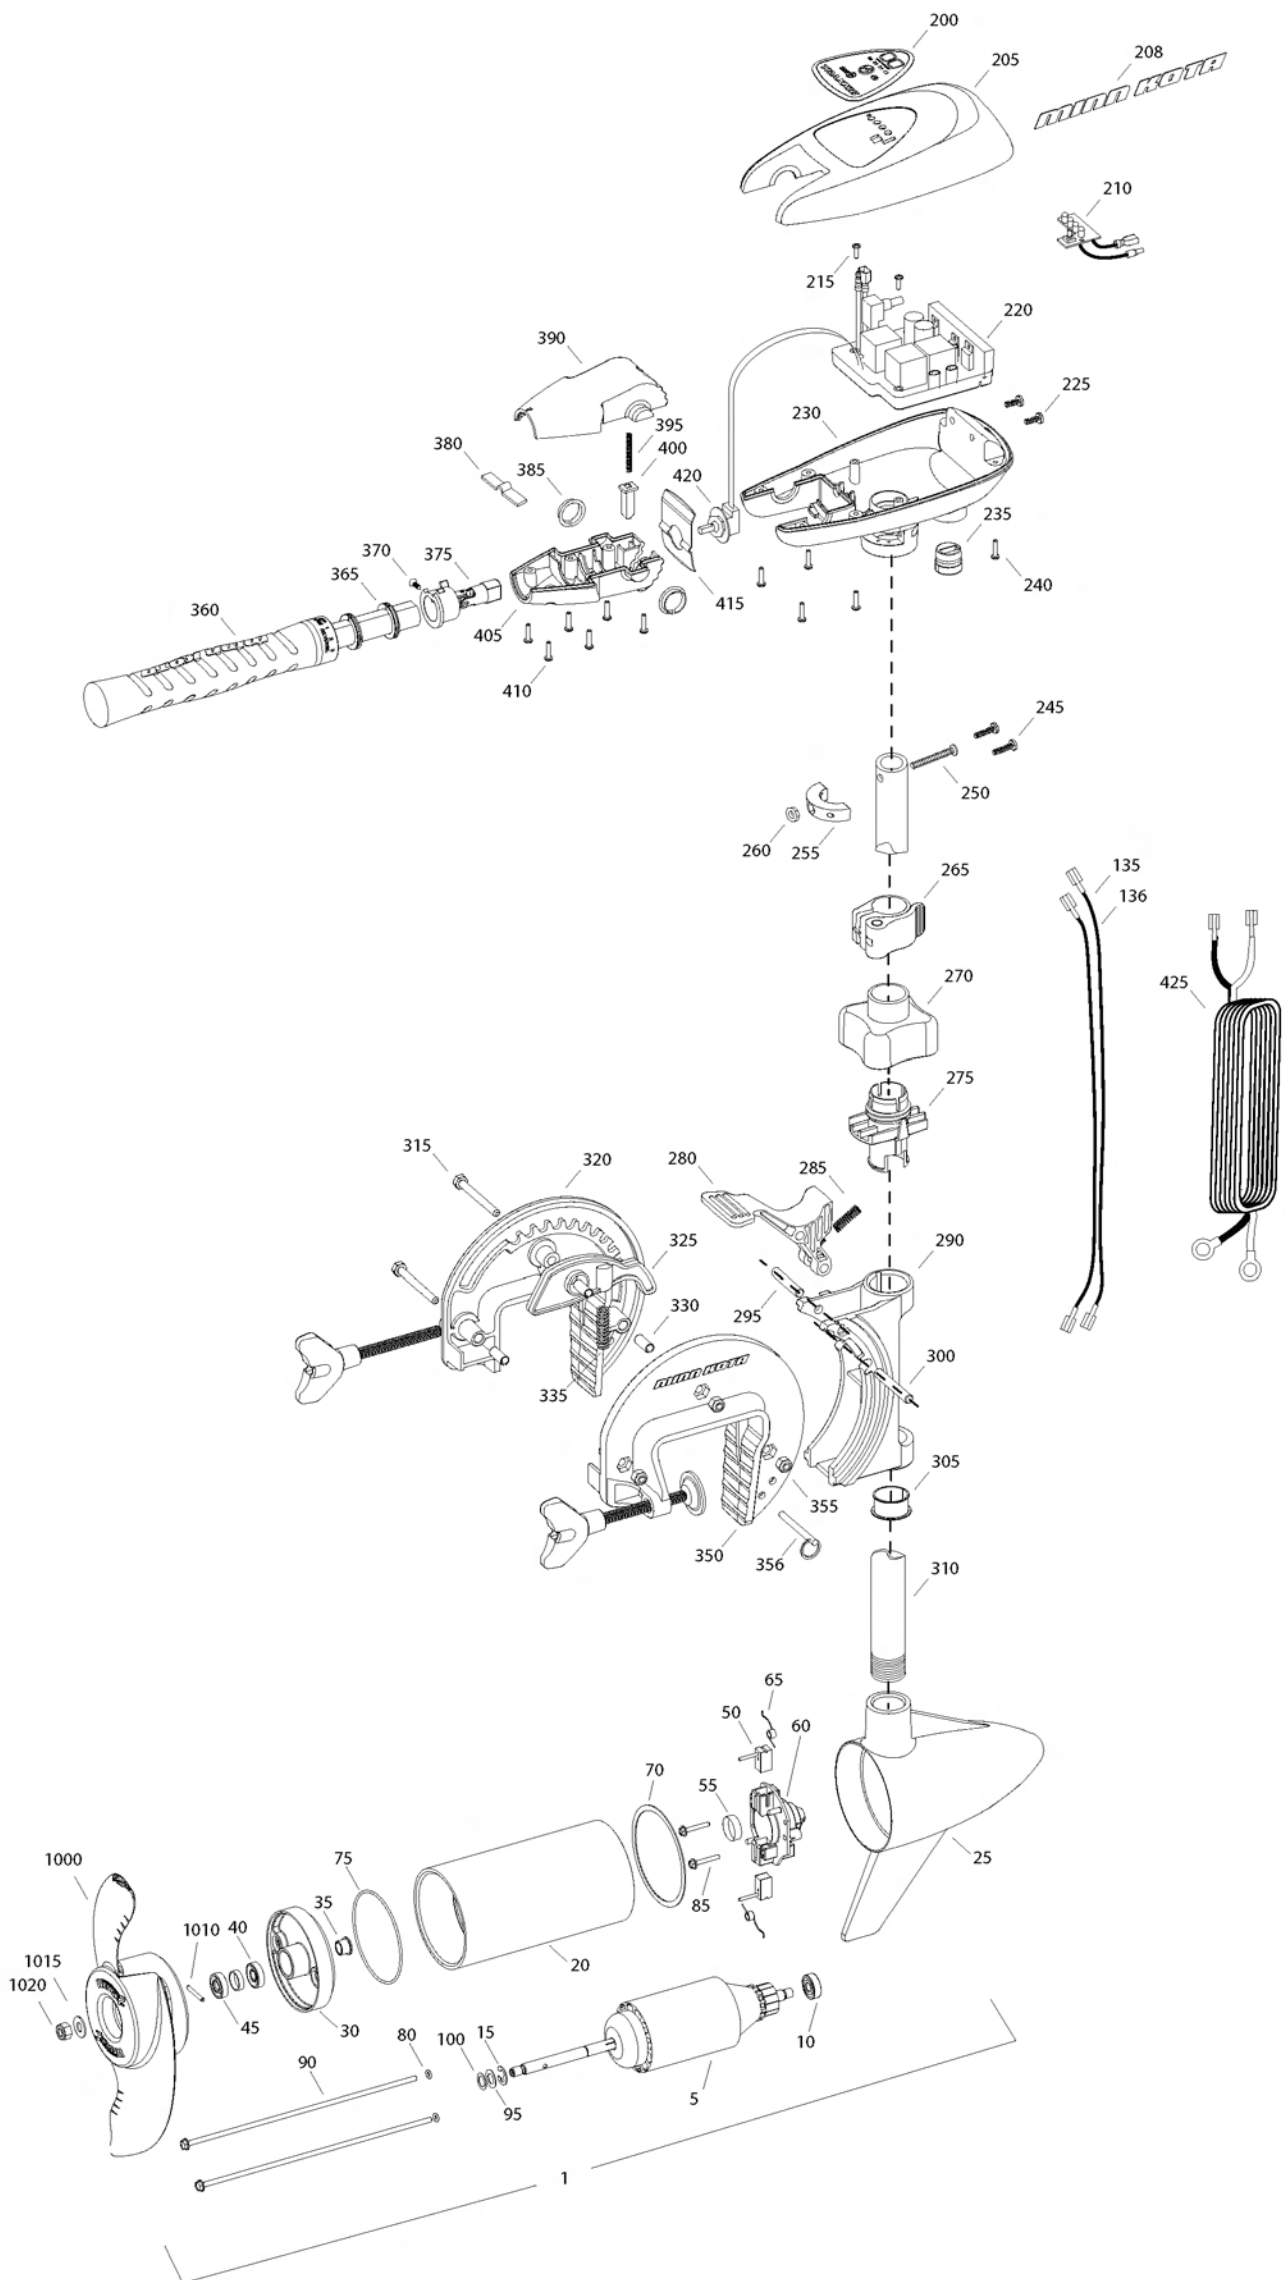

TRAXXIS 46
46 LBS THRUST
12 VOLT 42 AMPS
36" SHAFT

for use with "K" serial numbers
2-year warranty from the date of purchase

Item	P/N	Description	Qty	Item	P/N	Description	Qty	Item	P/N	Description	Qty	Item	P/N	Description
1	2097063	12V Motor 36" FW	1	330	2067306	Bushing, dowel 1/4 x 1/2	3							
5	2-100-116	Armature assembly	1	335	2062700	Spring, cam deactivator	1							
10	140-010	Bearing	1	■	2881380	Clamp screw kit	2 per kit							
15	788-015	Retaining ring	1	350	2771955	Bracket, left, FW	1							
20	2-200-101	Center housing assembly	1	355	2263104	Nut, 1/4-20, nylock, Zinc	3							
25	421-065	Brush end housing assembly	1	356	2062604	Pin, stop	1							
30	2-400-101	Plain end housing assembly	1											
35	144-049	Flange bearing	1	■	2990957	Handle assy, VARS [360-410]	1							
40	880-003	Seal	1	360	2990456	Grip/handle assy, VARS [360-375]	1							
45	880-006	Seal with shield	1	365	2060015	Bearing, handle	2							
50	188-036	Brush	2	370	2063405	Screw, #6 PFH SS	1							
55	725-050	Paper tube	1	375	2884092	Yoke / spider assy, VARS	1							
60	738-036	Brush plate assembly	1	380	2302742	Spring, detent, off	1							
65	975-040	Brush spring	2	385	2060005	Bearing, handle pivot	2							
70	337-036	Gasket	1	390	2060900	Handle pivot, top	1							
75	701-081	O-ring, motor	1	395	2302745	Spring, release button	1							
80	701-008	O-ring, thru-bolt	2	400	2063700	Button, release	1							
85	830-007	Screw, 8-32	2	405	2060905	Handle pivot, bottom	1							
90	830-042	Thru-bolt	2	410	2303412	Screw, #6 x 5/8 SS	6							
95	990-067	Washer, steel	2											
100	990-070	Washer, nyatron	2	415	2062715	Spring, handle pivot	1							
135	640-004	Leadwire, black	1	420	2061700	Washer, pot holder	1							
136	640-105	Leadwire, red	1	425	2992523	Leadwire assy, includes [235]	1							
■	2888460	Seal and O-ring Kit												
				■	1378131	Propeller kit WW2								
200	2065668	Decal, c-box cover	1	■	2994875	Propeller bag assy								
205	2060295	C-box cover	1	1000	2091160	Propeller WW2	1							
208	2325665	Decal - MinnKota	2	1010	2092600	Drive pin, small	1							
210	2074070	Battery meter, 12v FW	1	1015	2151726	Washer, prop, small	1							
215	3043427	Screw, #8 x 7/8 SS	2	1020	2053101	Nut, nylock, prop, small	1							
220	2184006	Control board, 12v	1											
225	2303434	Screw, #8-30 x 5/8 SS	2											
230	2062501	Control box, VARS, FW	1											
235	2062905	Strain relief	1											
240	2303412	Screw, #6 x 5/8 SS	6											
245	2263434	Screw, #8 x 1 SS	2											
250	2383407	Screw, #10-24 x 2 SS	1											
255	2061515	Collar, c-box	1											
260	2383124	Nut, 10-24, nylock, SS	1											
265	2991521	Cam lock/depth collar assy	1											
■	2991795	Bracket assy, Composite [270-356]	1											
270	2060100	Knob, steering tension, soft	1											
275	2068400	Collet	1											
280	2064200	Lock arm	1											
285	2062701	Spring, lock arm	1											
290	2061821	Hinge	1											
295	2062602	Pin, lock, Zinc	1											
300	2062602	Pin, lock, Zinc	1											
305	2037301	Bushing, hinge	1											
310	2032052	Tube 36"	1											
315	2063500	Bolt 1/4-20 x 2 3/8", Zinc	3											
320	2771950	Bracket, right, FW	1											
325	2067905	Cam deactivator	1											