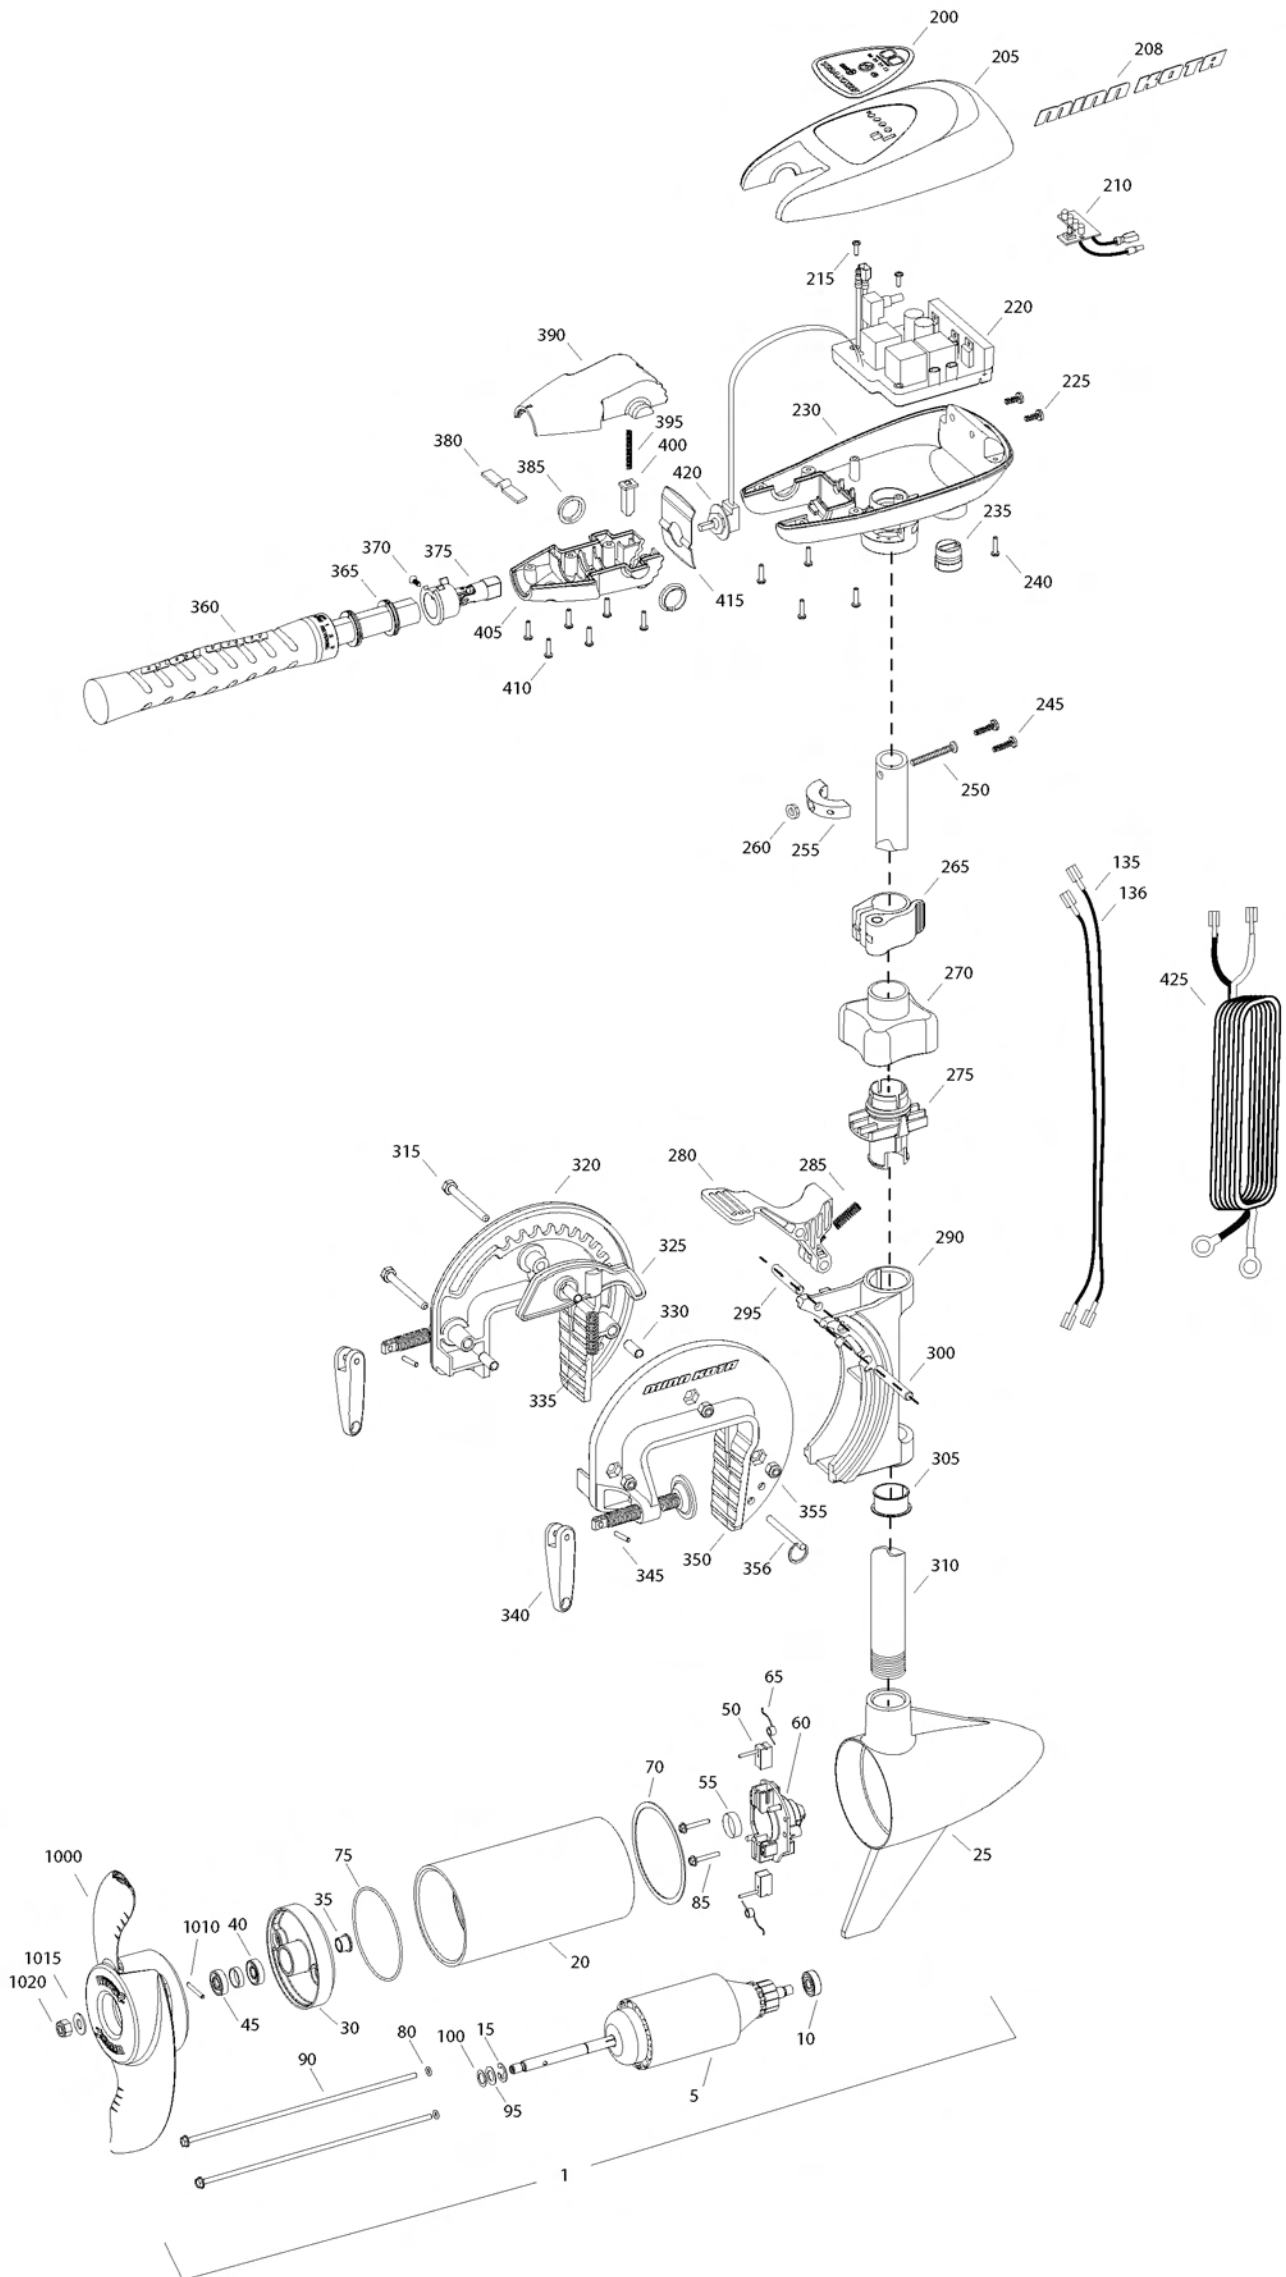

TRAXXIS 70
70 LBS THRUST
24 VOLT 42 AMPS
42" SHAFT

for use with "K" serial numbers
2-year warranty from the date of purchase

Item	P/N	Description	Qty	Item	P/N	Description	Qty
1	2096030	24V Motor 42" FW	1	330	2067306	Bushing, dowel 1/4 x 1/2	3
5	2-100-119	Armature assembly	1	335	2062700	Spring, cam deactivator	1
10	140-010	Bearing	1	■	2771303	Clamp screw kit	2 per kit
15	788-015	Retaining ring	1	340	2050925	Handle, clamp	2
20	2-200-005	Center housing assembly	1	345	2052605	Roll pin	2
25	421-065	Brush end housing assembly	1	350	2771947	Bracket, left, FW	1
30	2-400-101	Plain end housing assembly	1	355	2263104	Nut, 1/4-20, nylock, Zinc	3
35	144-049	Flange bearing	1	356	2062604	Pin, stop	1
40	880-003	Seal	1				
45	880-006	Seal with shield	1	■	2990957	Handle assy, VARS [360-410]	1
50	188-037	Brush	2	360	2990456	Grip/handle assy, VARS [360-375]	1
55	725-050	Paper tube	1	365	2060015	Bearing, handle	2
60	738-036	Brush plate assembly	1	370	2063405	Screw, #6 PFH SS	1
65	975-040	Brush spring	2	375	2884092	Yoke / spider assy, VARS	1
70	337-036	Gasket	1	380	2302742	Spring, detent, off	1
75	701-081	O-ring, motor	1	385	2060005	Bearing, handle pivot	2
80	701-008	O-ring, thru-bolt	2	390	2060900	Handle pivot, top	1
85	830-007	Screw, 8-32	2	395	2302745	Spring, release button	1
90	830-008	Thru-bolt	2	400	2063700	Button, release	1
95	990-067	Washer, steel	2	405	2060905	Handle pivot, bottom	1
100	990-070	Washer, nylatron	2	410	2303412	Screw, #6 x 5/8 SS	6
135	640-004	Leadwire, black	1				
136	640-105	Leadwire, red	1	415	2062715	Spring, handle pivot	1
■	2888460	Seal and O-ring Kit		420	2061700	Washer, pot holder	1
				425	2992523	Leadwire assy, includes [235]	1
200	2065698	Decal, c-box cover	1				
205	2060295	C-box cover	1	■	1378131	Propeller kit WW2	
208	2325665	Decal - MinnKota	2	■	2994875	Propeller bag assy	
210	2074071	Battery meter, 24v FW	1	1000	2091160	Propeller WW2	1
215	3043427	Screw, #8 x 7/8 SS	2	1010	2092600	Drive pin, small	1
220	2184007	Control board, 24/36v	1	1015	2151726	Washer, prop, small	1
225	2303434	Screw, #8-30 x 5/8 SS	2	1020	2053101	Nut, nylock, prop, small	1
230	2062501	Control box, VARS, FW	1				
235	2062905	Strain relief	1				
240	2303412	Screw, #6 x 5/8 SS	6				
245	2263434	Screw, #8 x 1 SS	2				
250	2383407	Screw, #10-24 x 2 SS	1				
255	2061515	Collar, c-box	1				
260	2383124	Nut, 10-24, nylock, SS	1				
265	2991521	Cam lock/depth collar assy	1				
■	2991796	Bracket assy, aluminum [270-356]	1				
270	2060100	Knob, steering tension, soft	1				
275	2068400	Collet	1				
280	2064200	Lock arm	1				
285	2062701	Spring, lock arm	1				
290	2061821	Hinge	1				
295	2062602	Pin, lock, Zinc	1				
300	2062602	Pin, lock, Zinc	1				
305	2037301	Bushing, hinge	1				
310	2032053	Tube 42"	1				
315	2063500	Bolt 1/4-20 x 2 3/8", Zinc	3				
320	2771941	Bracket, right, FW	1				
325	2067905	Cam deactivator	1				